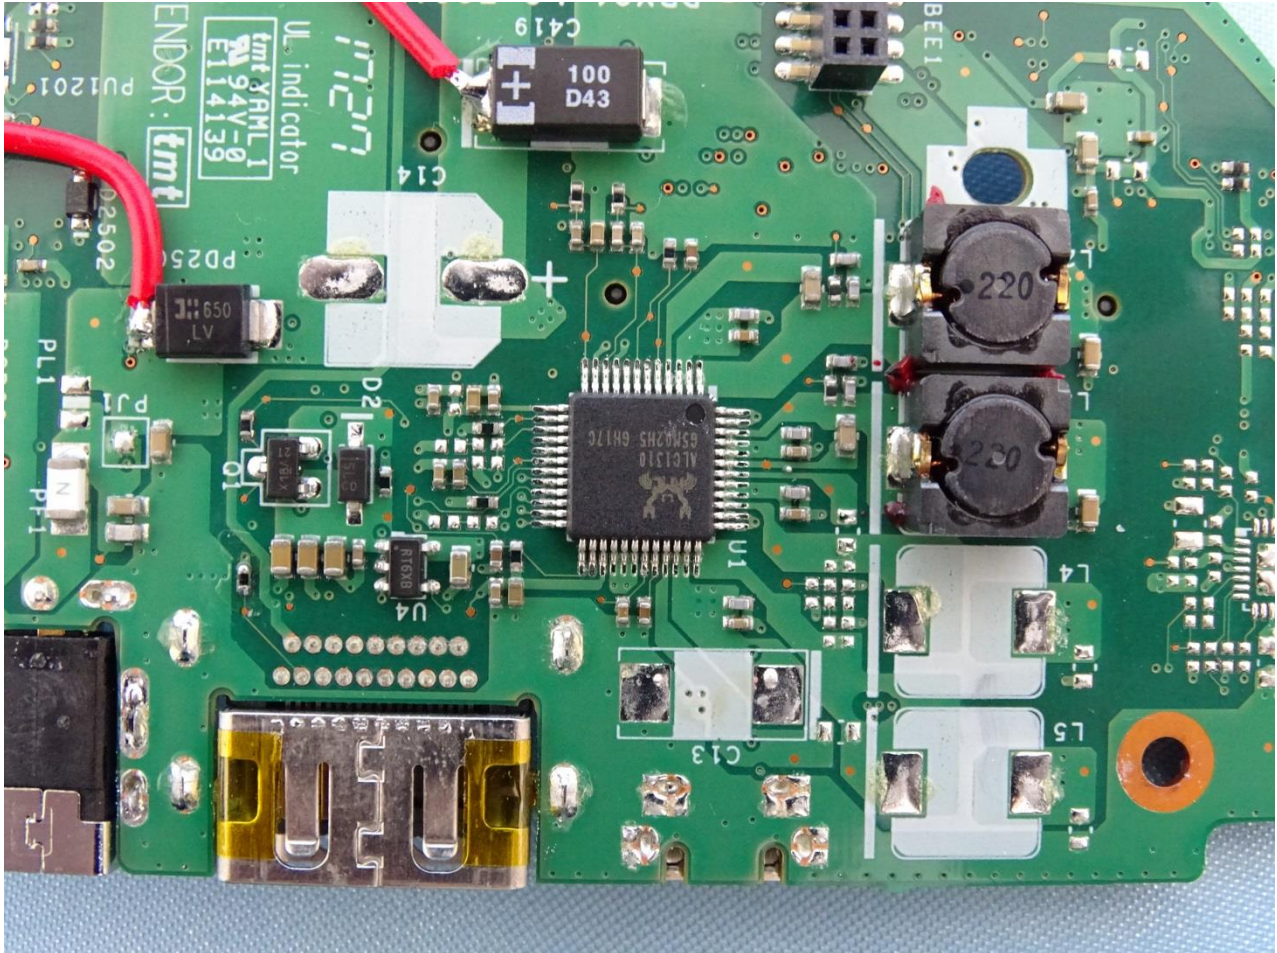

3. Internal Photograph of EUT

Brand Name: Compal / Model Name: DBX81 / Marketing Name: VOICE HUB GATEWAY

Brand Name: Compal / Model Name: DBX81 / Marketing Name: VOICE HUB GATEWAY

Brand Name: Compal / Model Name: DBX81 / Marketing Name: VOICE HUB GATEWAY

Brand Name: Compal / Model Name: DBX81 / Marketing Name: VOICE HUB GATEWAY

Brand Name: Compal / Model Name: DBX81 / Marketing Name: VOICE HUB GATEWAY

Brand Name: Compal / Model Name: DBX81 / Marketing Name: VOICE HUB GATEWAY