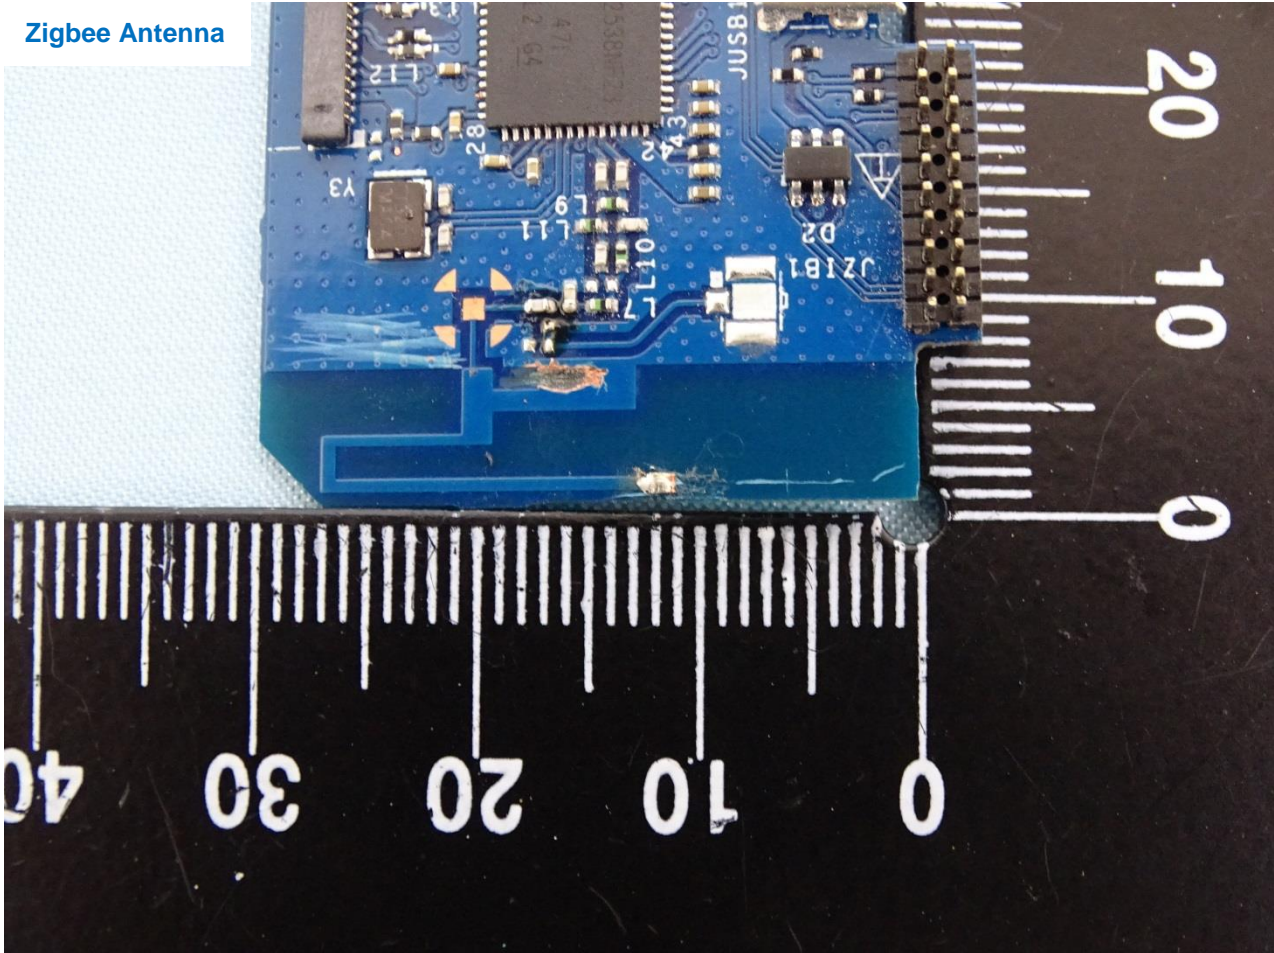

Brand Name: Compal / Model Name: DBX81 / Marketing Name: VOICE HUB GATEWAY

Brand Name: Compal / Model Name: DBX81 / Marketing Name: VOICE HUB GATEWAY

Bluetooth & WLAN Antenna

Brand Name: Compal / Model Name: DBX81 / Marketing Name: VOICE HUB GATEWAY

Brand Name: Compal / Model Name: DBX81 / Marketing Name: VOICE HUB GATEWAY

Zigbee Antenna

Brand Name: Compal / Model Name: DBX81 / Marketing Name: VOICE HUB GATEWAY