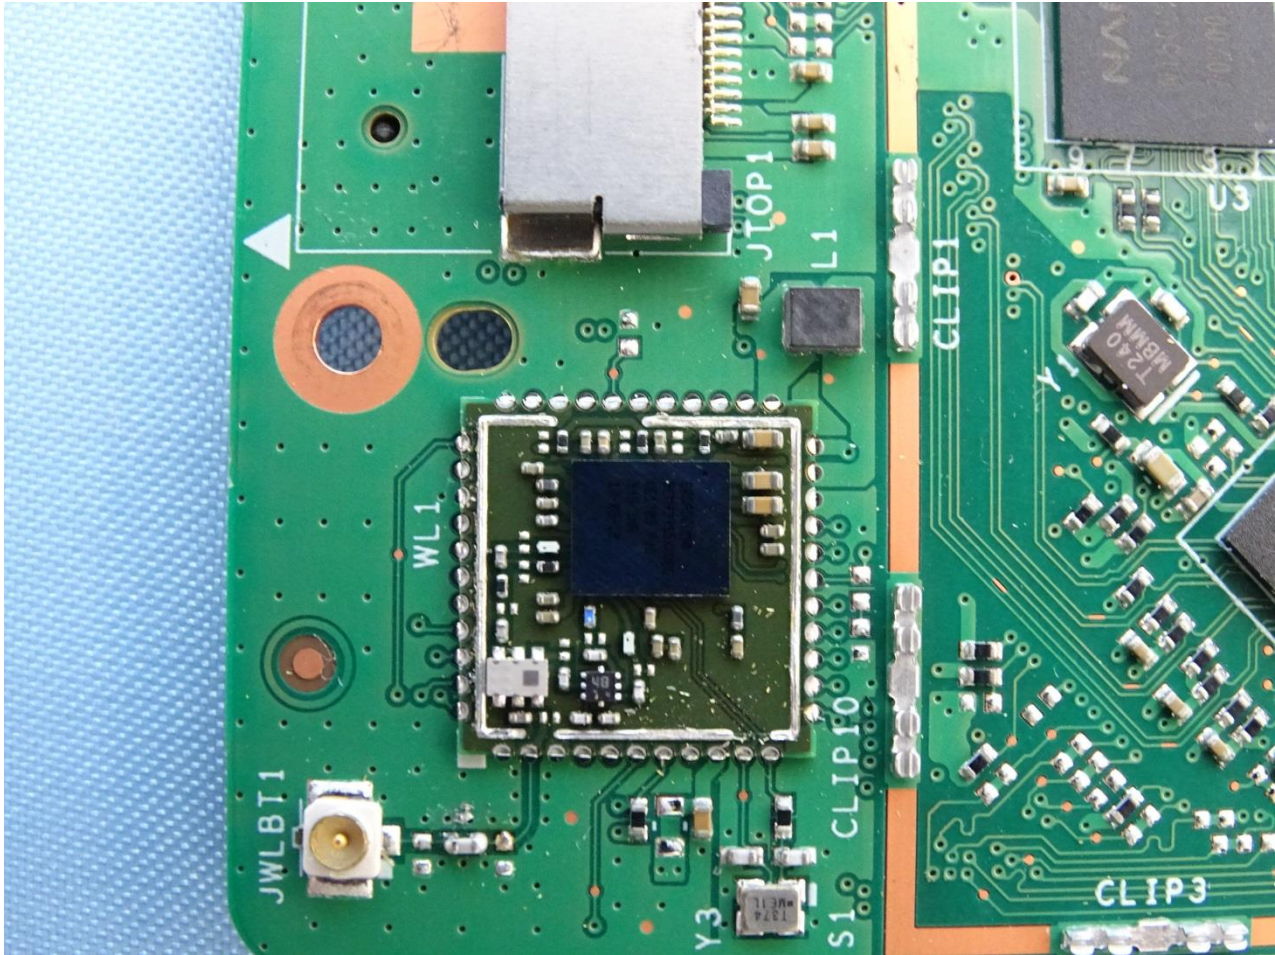

3. Internal Photograph of EUT

Brand Name: Compal / Model Name: DBX81 / Marketing Name: VOICE HUB GATEWAY

Brand Name: Compal / Model Name: DBX81 / Marketing Name: VOICE HUB GATEWAY

Brand Name: Compal / Model Name: DBX81 / Marketing Name: VOICE HUB GATEWAY

Brand Name: Compal / Model Name: DBX81 / Marketing Name: VOICE HUB GATEWAY

Brand Name: Compal / Model Name: DBX81 / Marketing Name: VOICE HUB GATEWAY

Brand Name: Compal / Model Name: DBX81 / Marketing Name: VOICE HUB GATEWAY