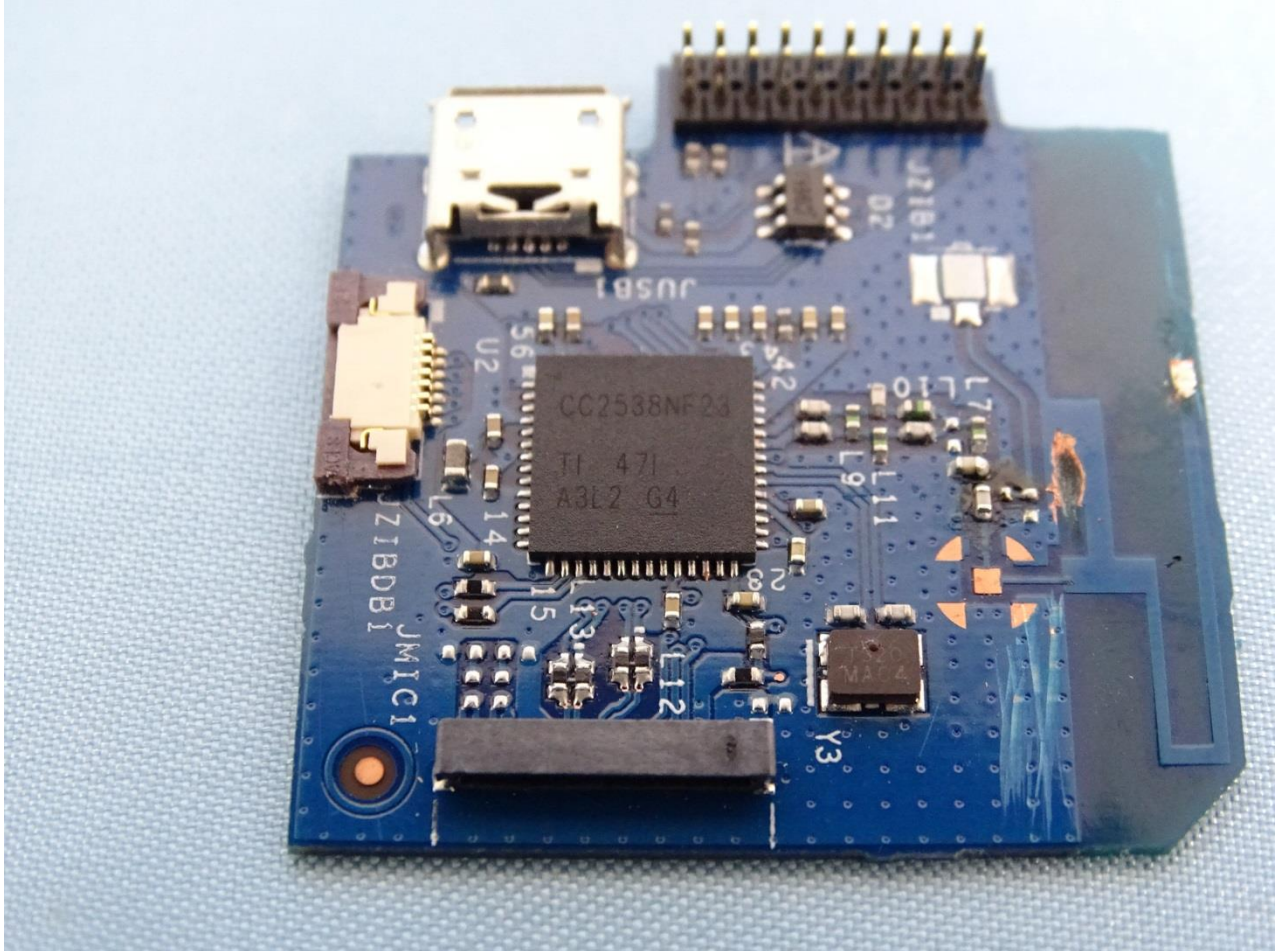

3. Internal Photograph of EUT

Brand Name: Compal / Model Name: DBX81 / Marketing Name: VOICE HUB GATEWAY

Brand Name: Compal / Model Name: DBX81 / Marketing Name: VOICE HUB GATEWAY

Brand Name: Compal / Model Name: DBX81 / Marketing Name: VOICE HUB GATEWAY

Brand Name: Compal / Model Name: DBX81 / Marketing Name: VOICE HUB GATEWAY

Brand Name: Compal / Model Name: DBX81 / Marketing Name: VOICE HUB GATEWAY

Brand Name: Compal / Model Name: DBX81 / Marketing Name: VOICE HUB GATEWAY