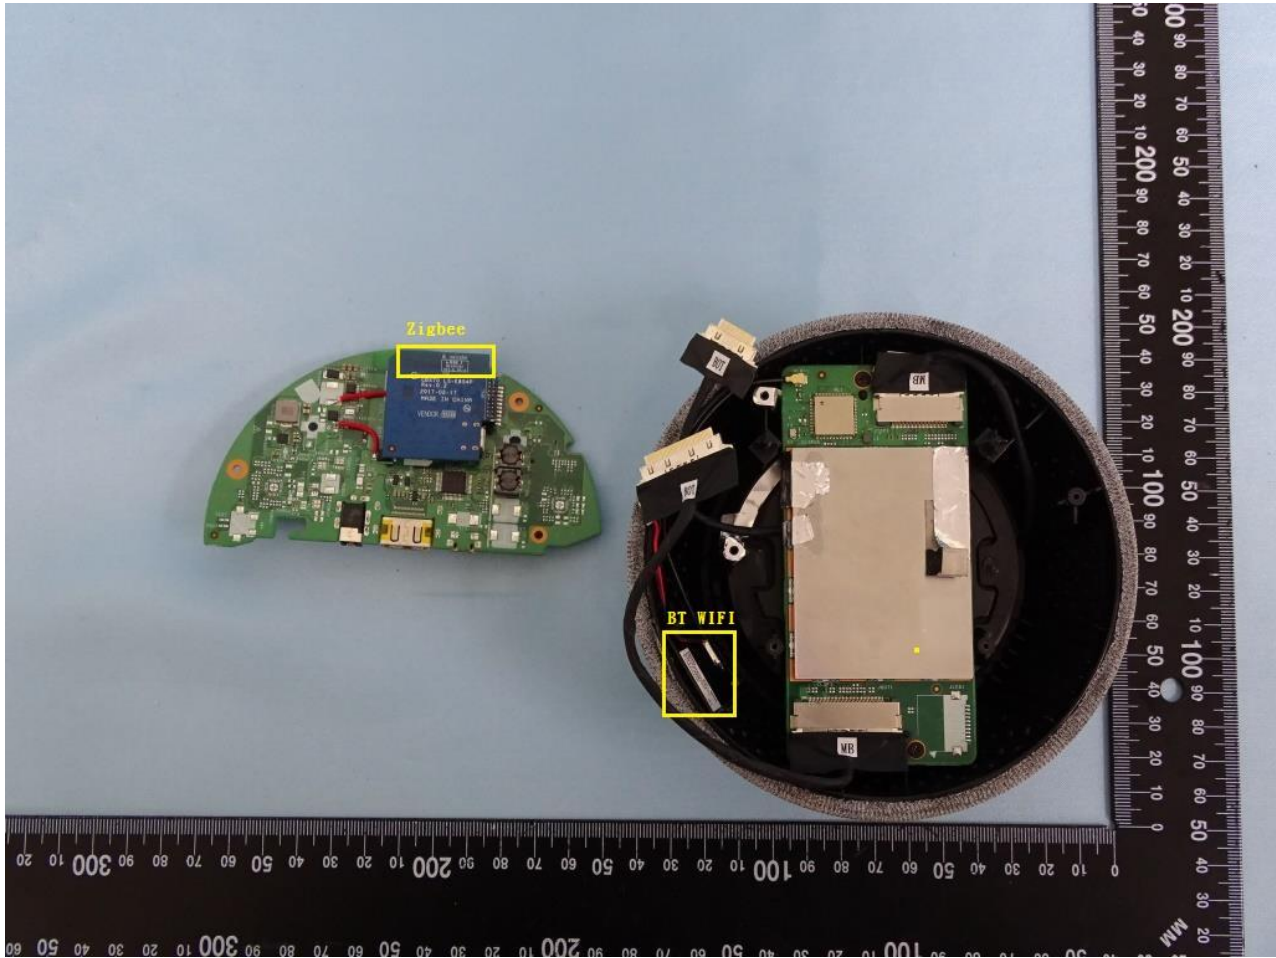

3. Internal Photograph of EUT

Brand Name: Compal / Model Name: DBX81 / Marketing Name: VOICE HUB GATEWAY

Brand Name: Compal / Model Name: DBX81 / Marketing Name: VOICE HUB GATEWAY

Brand Name: Compal / Model Name: DBX81 / Marketing Name: VOICE HUB GATEWAY