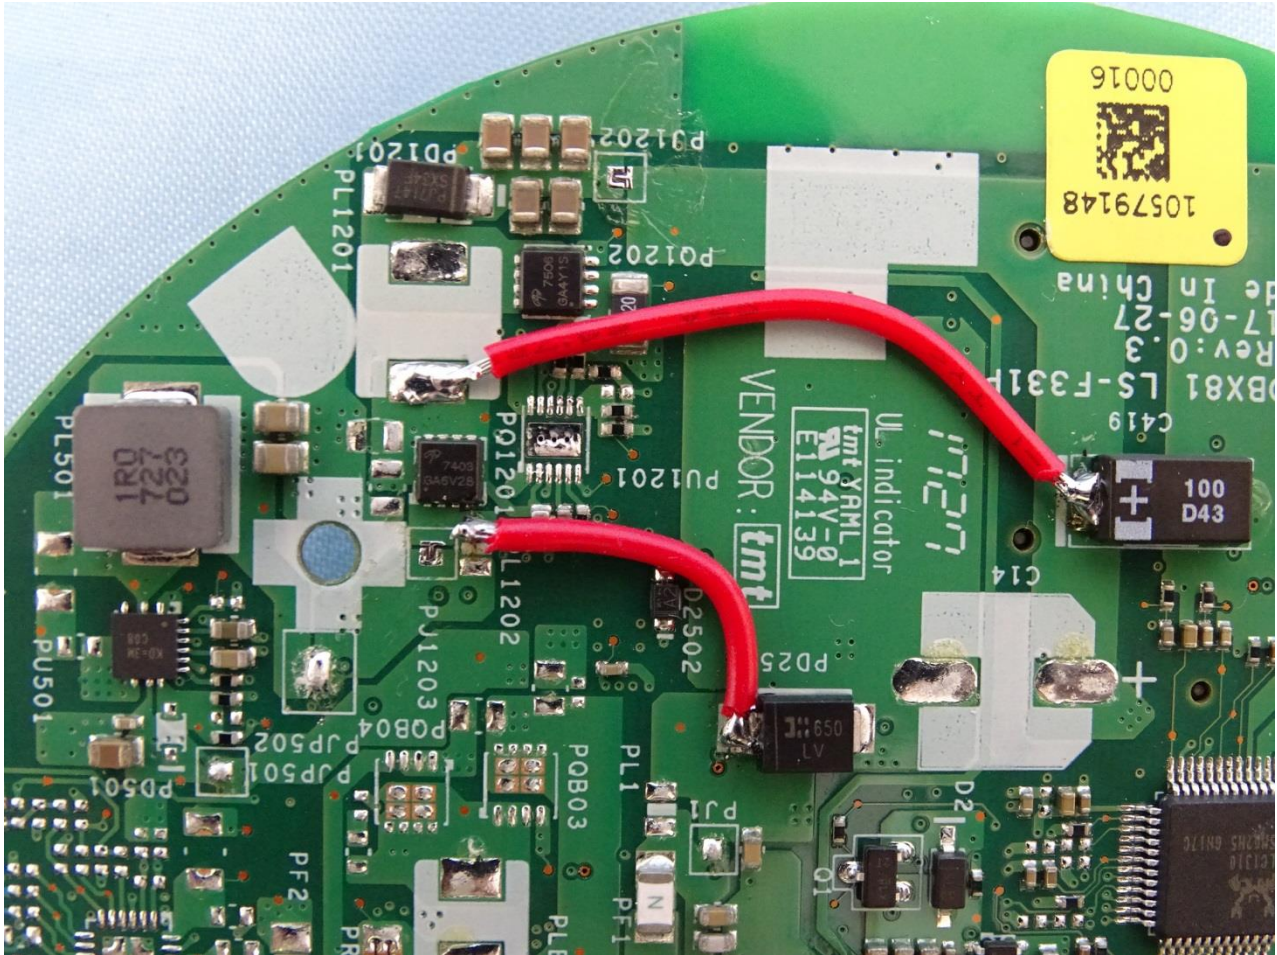

3. Internal Photograph of EUT

Brand Name: Compal / Model Name: DBX81 / Marketing Name: VOICE HUB GATEWAY

Brand Name: Compal / Model Name: DBX81 / Marketing Name: VOICE HUB GATEWAY

Brand Name: Compal / Model Name: DBX81 / Marketing Name: VOICE HUB GATEWAY

Brand Name: Compal / Model Name: DBX81 / Marketing Name: VOICE HUB GATEWAY

Brand Name: Compal / Model Name: DBX81 / Marketing Name: VOICE HUB GATEWAY

Brand Name: Compal / Model Name: DBX81 / Marketing Name: VOICE HUB GATEWAY