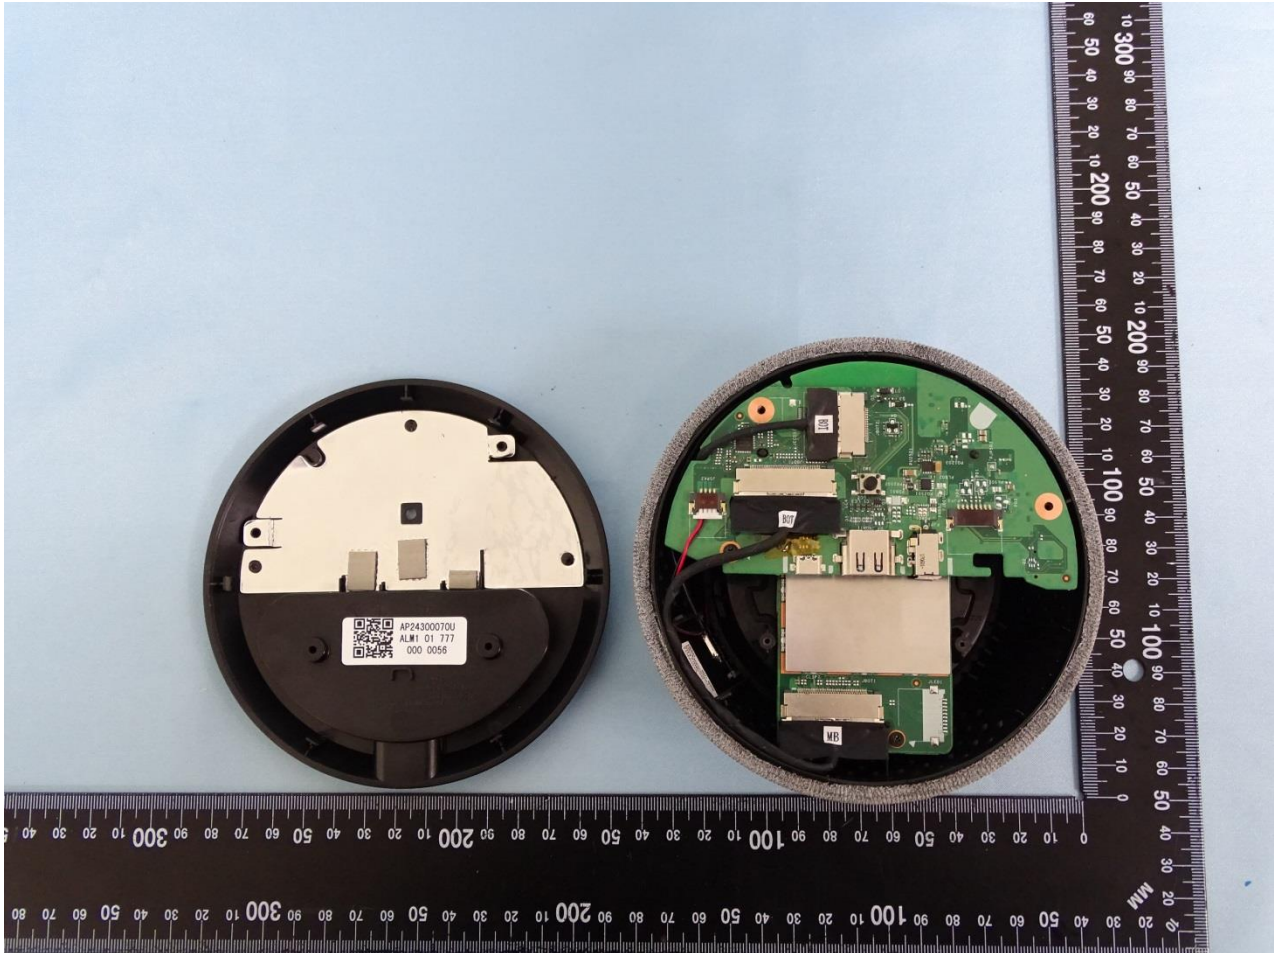

3. Internal Photograph of EUT

Brand Name: Compal / Model Name: DBX81 / Marketing Name: VOICE HUB GATEWAY

Brand Name: Compal / Model Name: DBX81 / Marketing Name: VOICE HUB GATEWAY

Brand Name: Compal / Model Name: DBX81 / Marketing Name: VOICE HUB GATEWAY

Brand Name: Compal / Model Name: DBX81 / Marketing Name: VOICE HUB GATEWAY

Brand Name: Compal / Model Name: DBX81 / Marketing Name: VOICE HUB GATEWAY

Brand Name: Compal / Model Name: DBX81 / Marketing Name: VOICE HUB GATEWAY