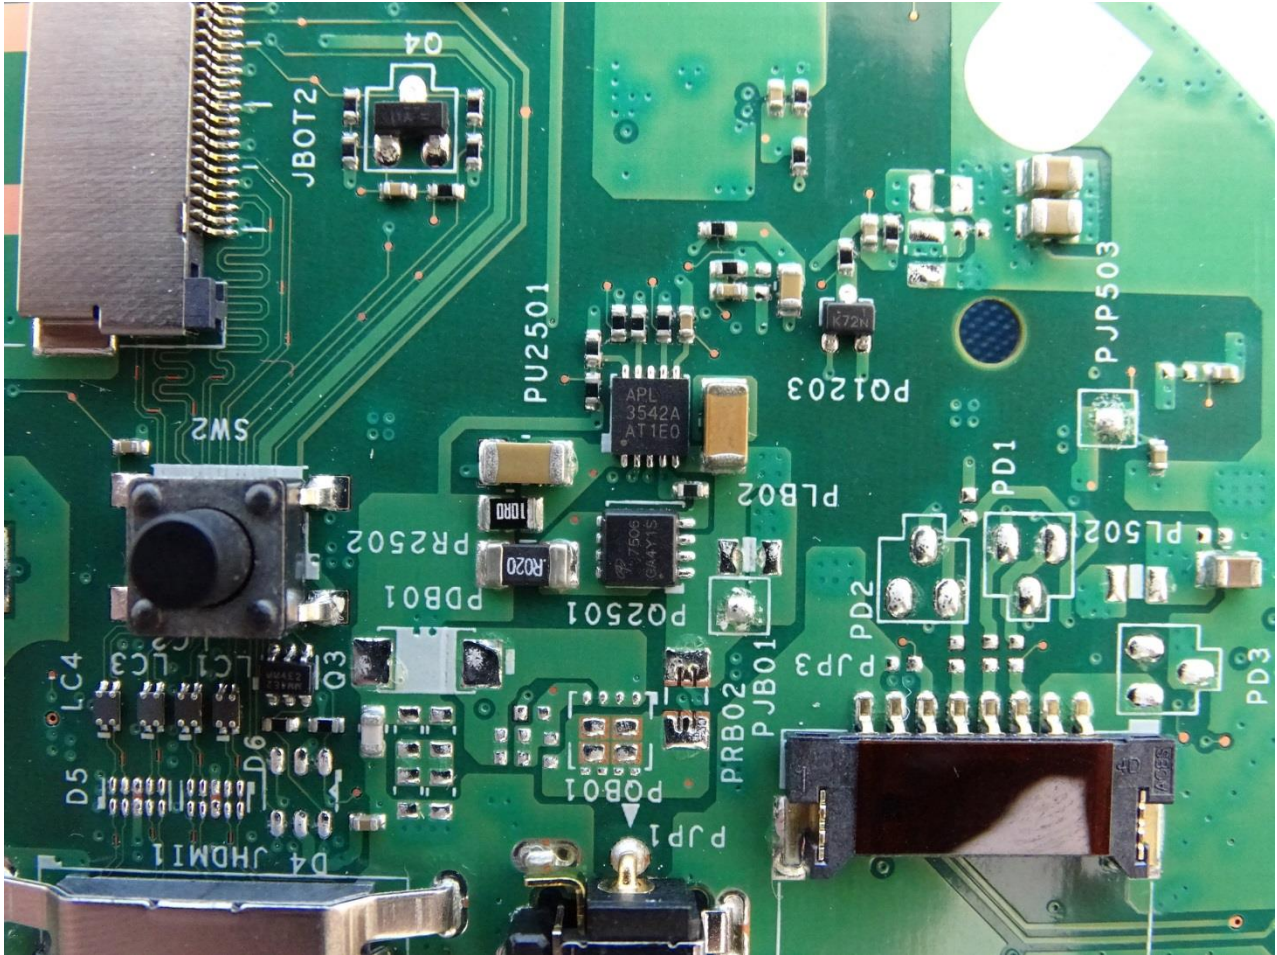

3. Internal Photograph of EUT

Brand Name: Compal / Model Name: DBX81 / Marketing Name: VOICE HUB GATEWAY

Brand Name: Compal / Model Name: DBX81 / Marketing Name: VOICE HUB GATEWAY

Brand Name: Compal / Model Name: DBX81 / Marketing Name: VOICE HUB GATEWAY

Brand Name: Compal / Model Name: DBX81 / Marketing Name: VOICE HUB GATEWAY

Brand Name: Compal / Model Name: DBX81 / Marketing Name: VOICE HUB GATEWAY

Brand Name: Compal / Model Name: DBX81 / Marketing Name: VOICE HUB GATEWAY