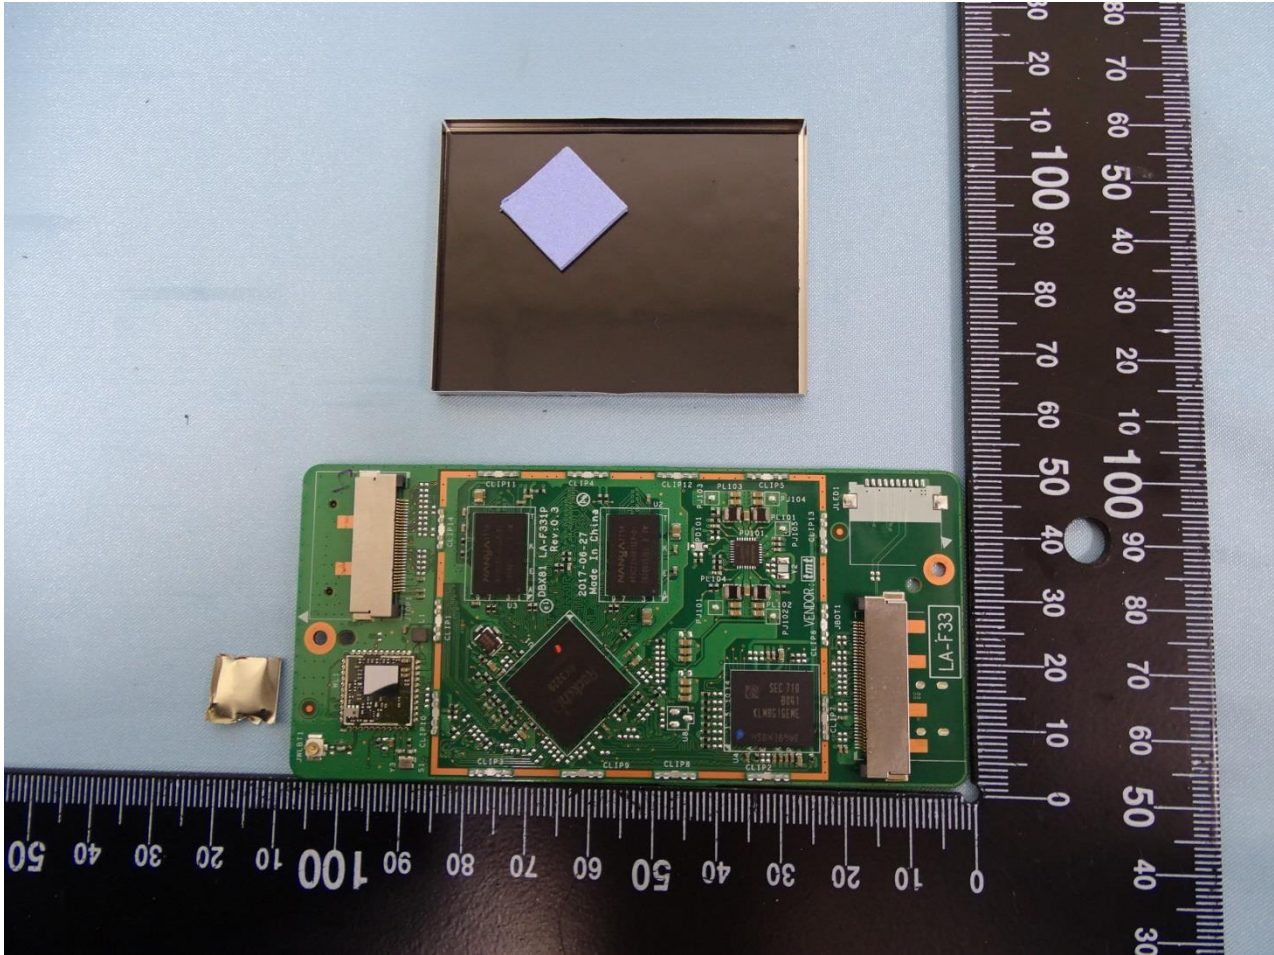

Brand Name: Compal / Model Name: DBX81 / Marketing Name: VOICE HUB GATEWAY