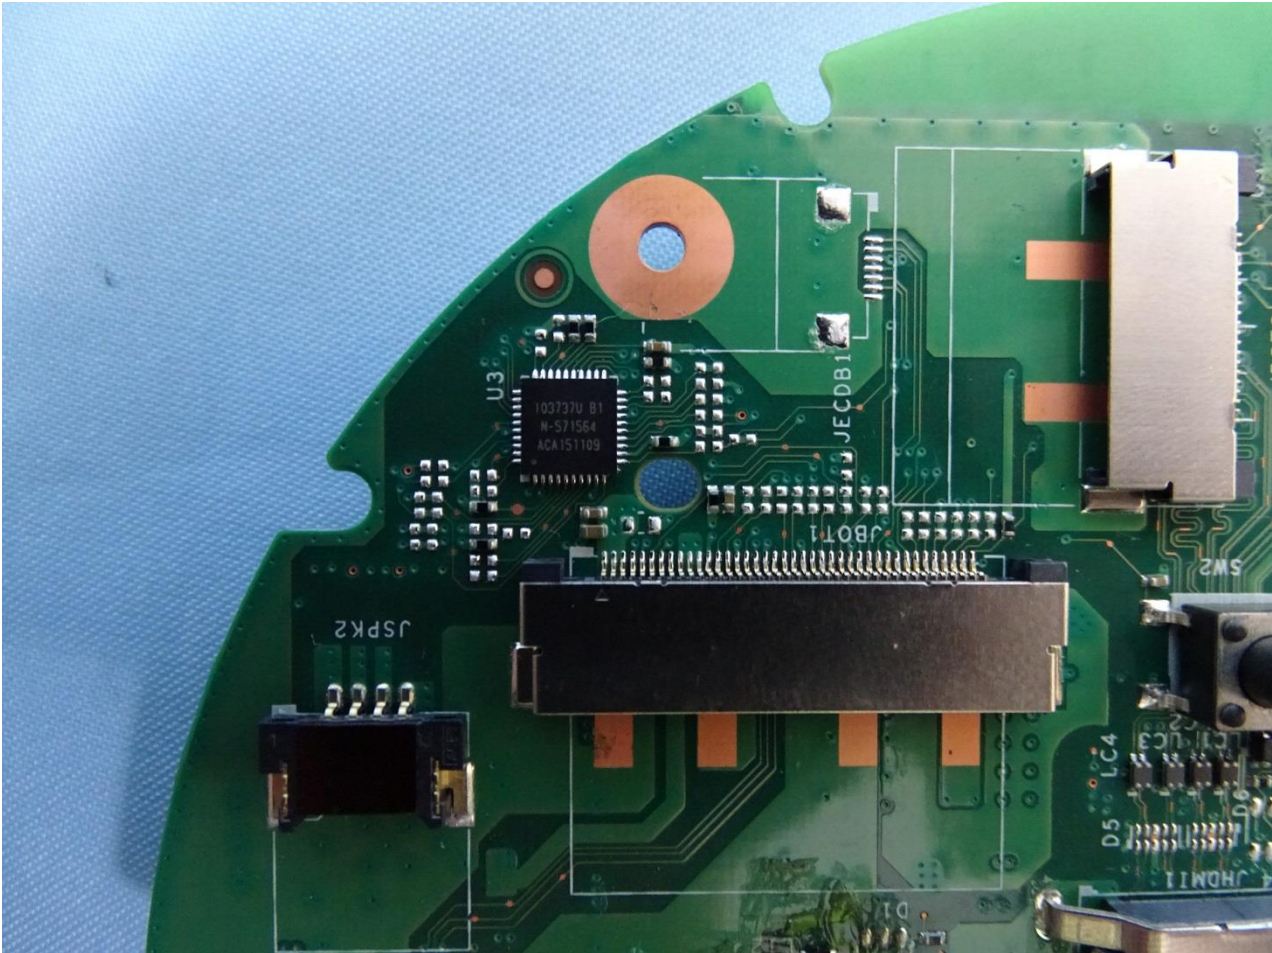

3. Internal Photograph of EUT

Brand Name: Compal / Model Name: DBX81 / Marketing Name: VOICE HUB GATEWAY

Brand Name: Compal / Model Name: DBX81 / Marketing Name: VOICE HUB GATEWAY

Brand Name: Compal / Model Name: DBX81 / Marketing Name: VOICE HUB GATEWAY

Brand Name: Compal / Model Name: DBX81 / Marketing Name: VOICE HUB GATEWAY

Brand Name: Compal / Model Name: DBX81 / Marketing Name: VOICE HUB GATEWAY

Brand Name: Compal / Model Name: DBX81 / Marketing Name: VOICE HUB GATEWAY