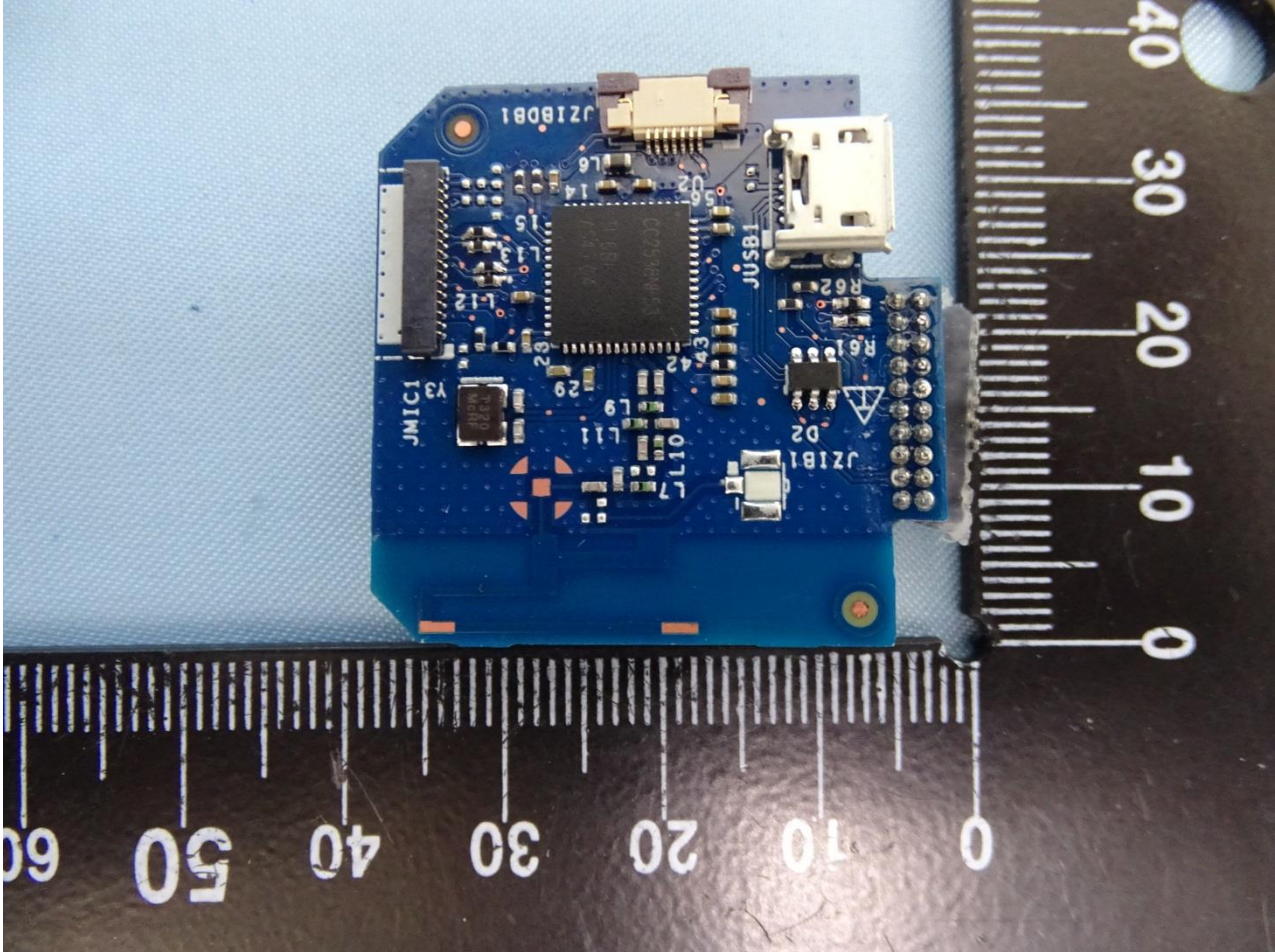

WLAN & Bluetooth Antenna

Brand Name: Compal / Model Name: Edison L1

Brand Name: Compal / Model Name: Edison L1

Zigbee Antenna

Brand Name: Compal / Model Name: Edison L1

————THE END————