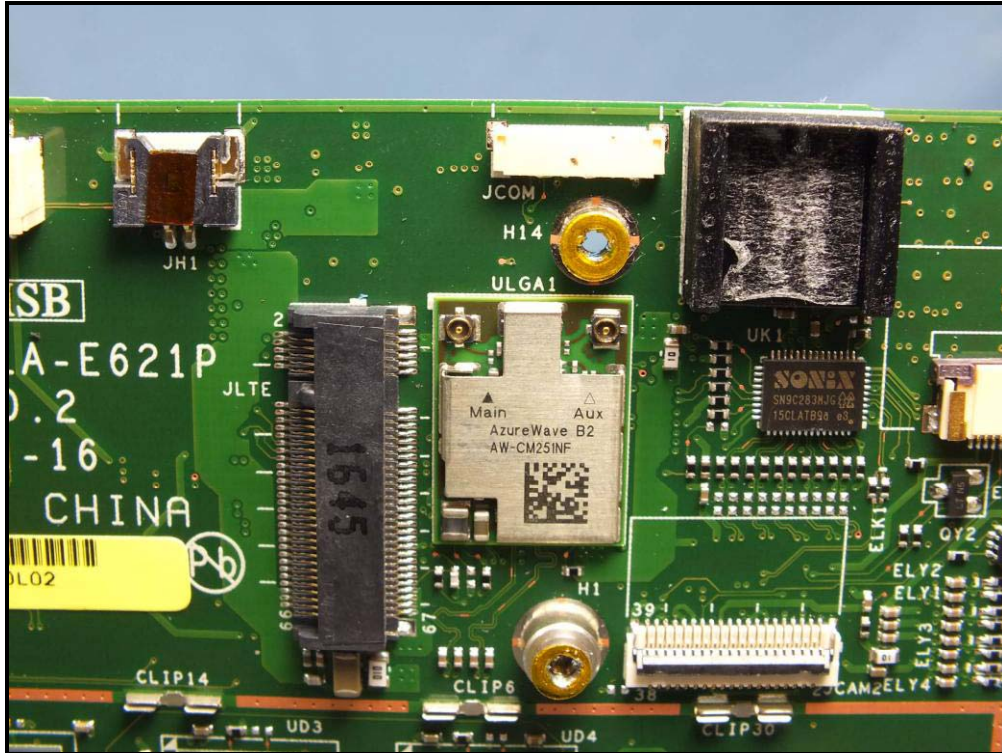

CONSTRUCTION PHOTOS OF EUT

WLAN Module

Brand Name: Qualcomm Atheros / Model Name: QCNFA425

Host

Host Model : CAXA0 , CXXXXX-CAXA0-XXXXXX-XXXX (X:0~9,A~Z)

Brand Name: COMPAL

BUREAU
VERITAS