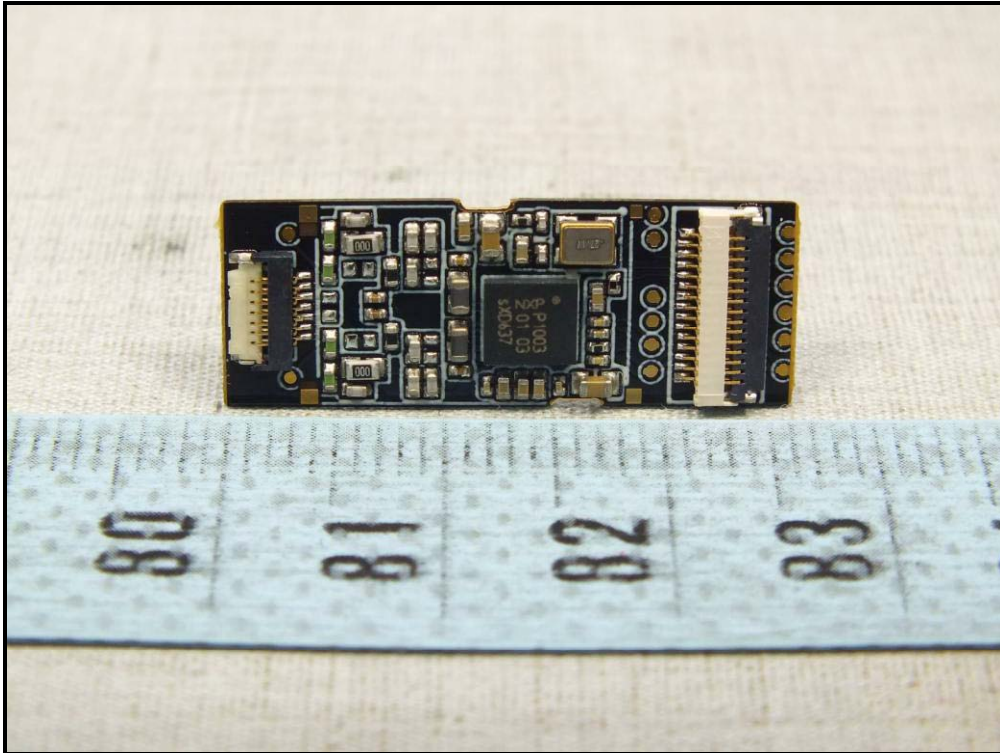

CONSTRUCTION PHOTOS OF EUT

NFC Module

Brand Name: Smart Approach / Model Name: SM-MMN17-C01

Host

Host Model : CAXA0 , CXXXXX-CAXA0-XXXXXX-XXXX (X:0~9,A~Z)

Brand Name: COMPAL

BUREAU
VERITAS