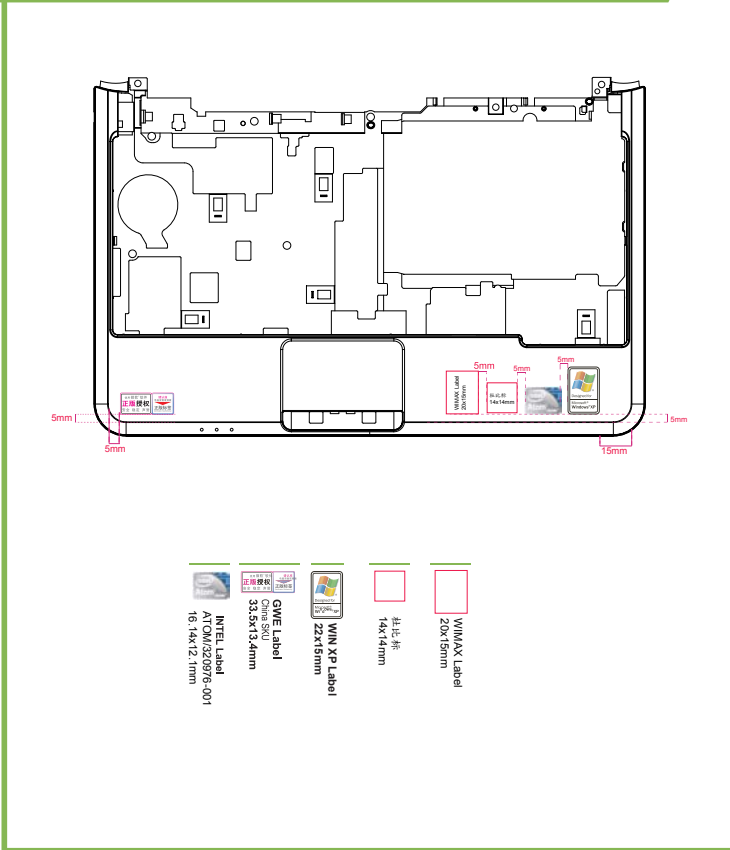

<S10-2> KIUN0 MP Label Location

40%

Elva_Jia 2009/03/27

LCD COVER FOR KIUN0 ALL SKU Label Location

LCD BEZEL FOR KIUN0 ALL SKU Label Location

LOGIC UPPER FOR KIUN0 ALL SKU Label Location

BOTTOM SIDE FOR KIUN0 ALL SKU Label Location

wlan Module Label:

FCC statement:

This device complies with part 15 of the FCC Rules. Operation is subject to the following two conditions:

(1) this device may not cause harmful interference.

(2) this device must accept any interference received, including interference that may cause undesired operation.