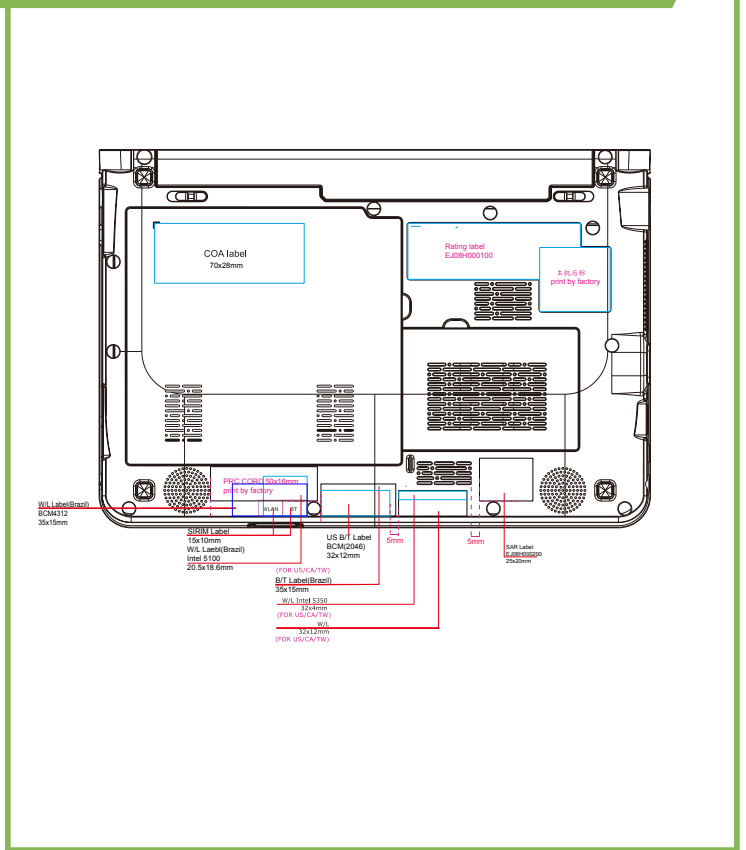

<S10-2> KIUN0 MP Label Location

40%

Elva_Jia 2009/03/27

LCD COVER FOR KIUN0 ALL SKU Label Location

LCD BEZEL FOR KIUN0 ALL SKU Label Location

LOGIC UPPER FOR KIUN0 ALL SKU Label Location

BOTTOM SIDE FOR KIUN0 ALL SKU Label Location

wlan Module Label:

FCC statement:

This device complies with part 15 of the FCC Rules. Operation is subject to the following two conditions:

(1) this device may not cause harmful interference.

(2) this device must accept any interference received, including interference that may cause undesired operation.

NOTE:

1. MATERIAL: TRANSPARENT POLYRSTER FILM
2. THICKNESS: 0.076MM (INCLUDE ADHESIVE=0.026MM)
3. COLOR: WARM 7C GARY
4. ADHESIVE: ACRYLIC
5. MATERIAL NO.: HG040001J00
6. USE WATER DISSOLVING INK
7. INK CONTAINS HEAVY METAL IS PROHIBITED