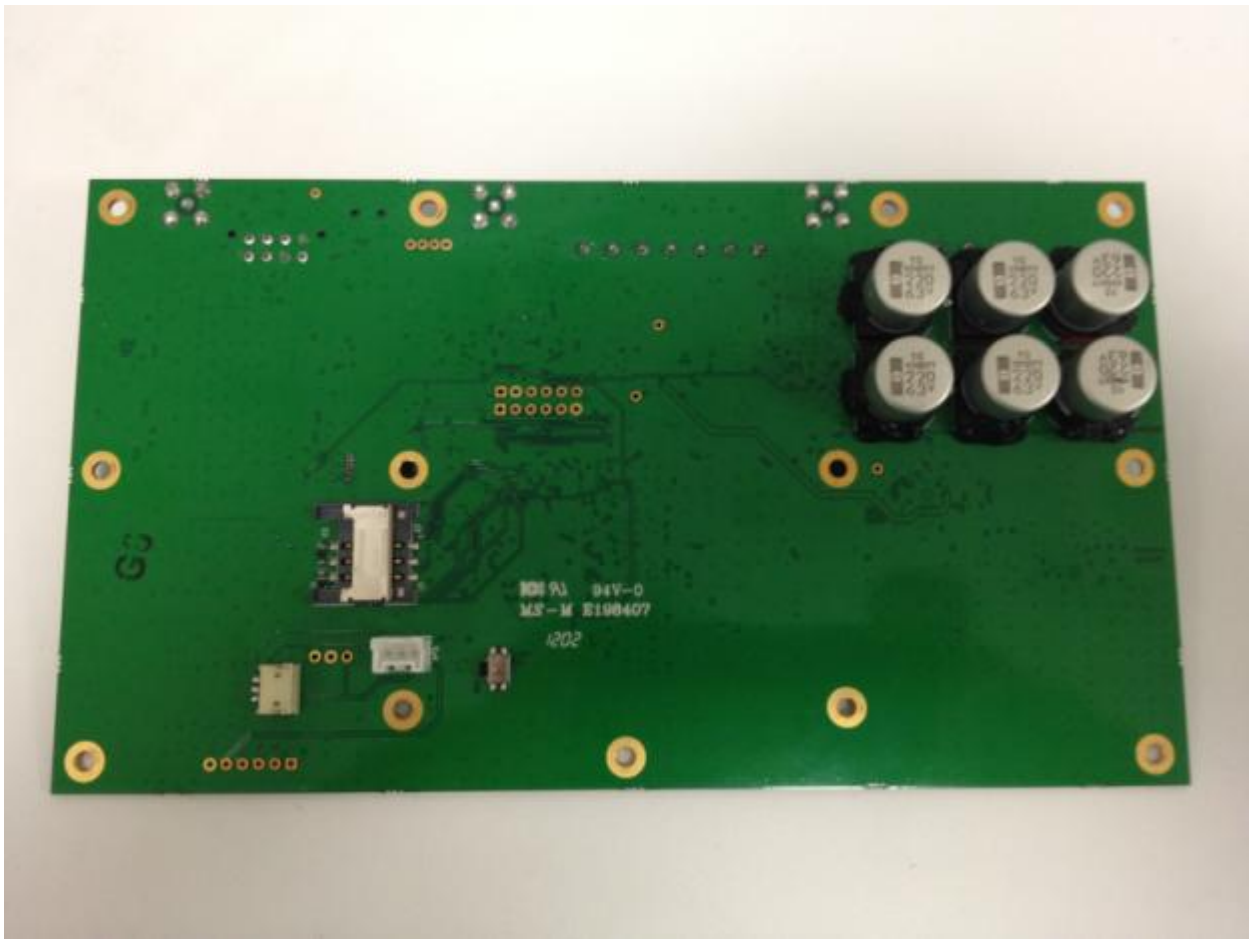

**Internal Photos:**

**Model: XT-6000**

**FCC ID: GKM-XT6000**

**IC ID: 10281A-XT6000**

**Fig.1: Internal View (with cover open)**

Fig.2: Internal View (Bottom)

Fig. 3: Internal View (Top)