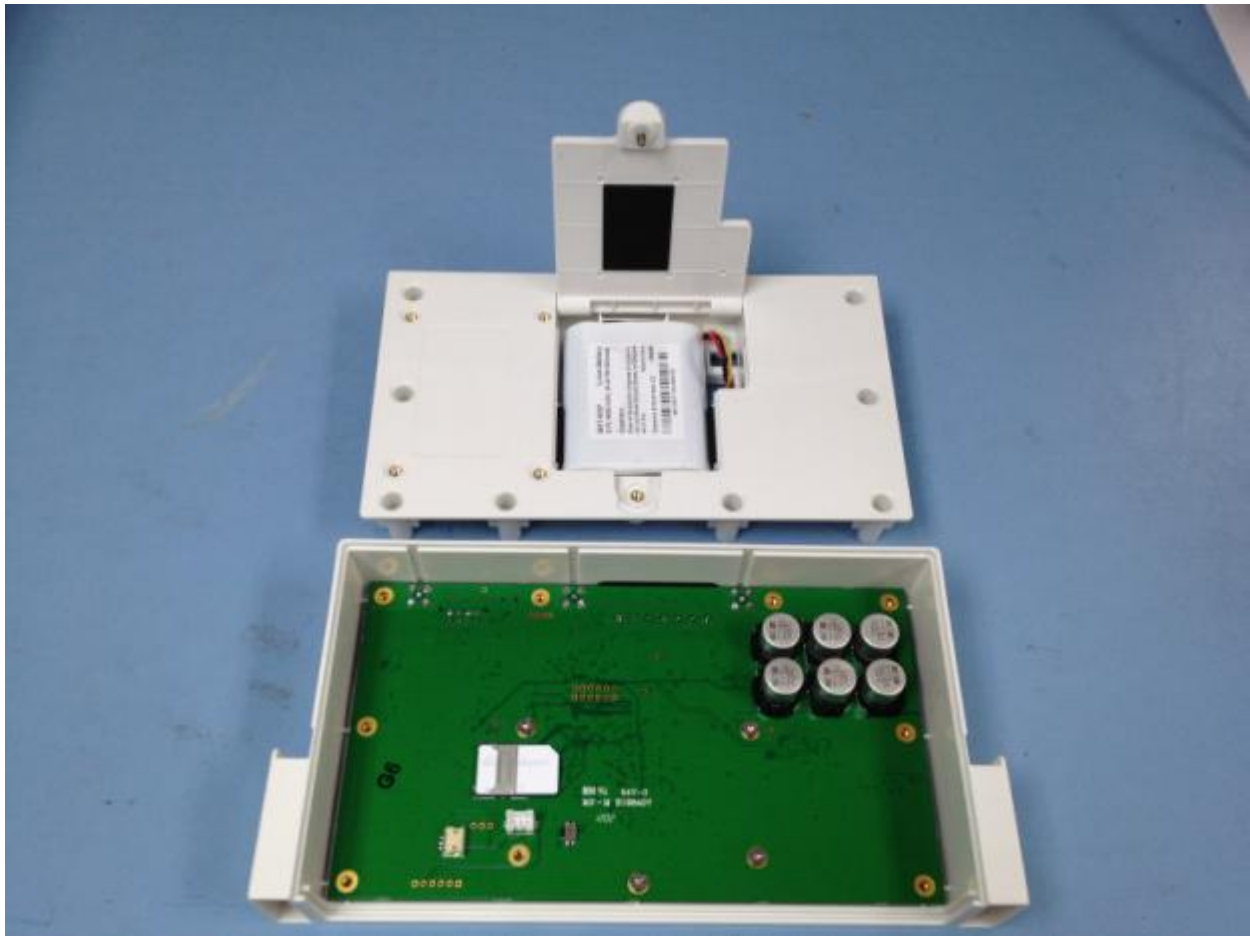

**Internal Photos:**

**Model: XT-6000**

**FCC ID: GKM-XT6000**

**IC ID: 10281A-XT6000**

**Fig.1: Internal View (with cover open)**

Fig.2: Internal View (Bottom)

Fig. 3: Internal View (Top)