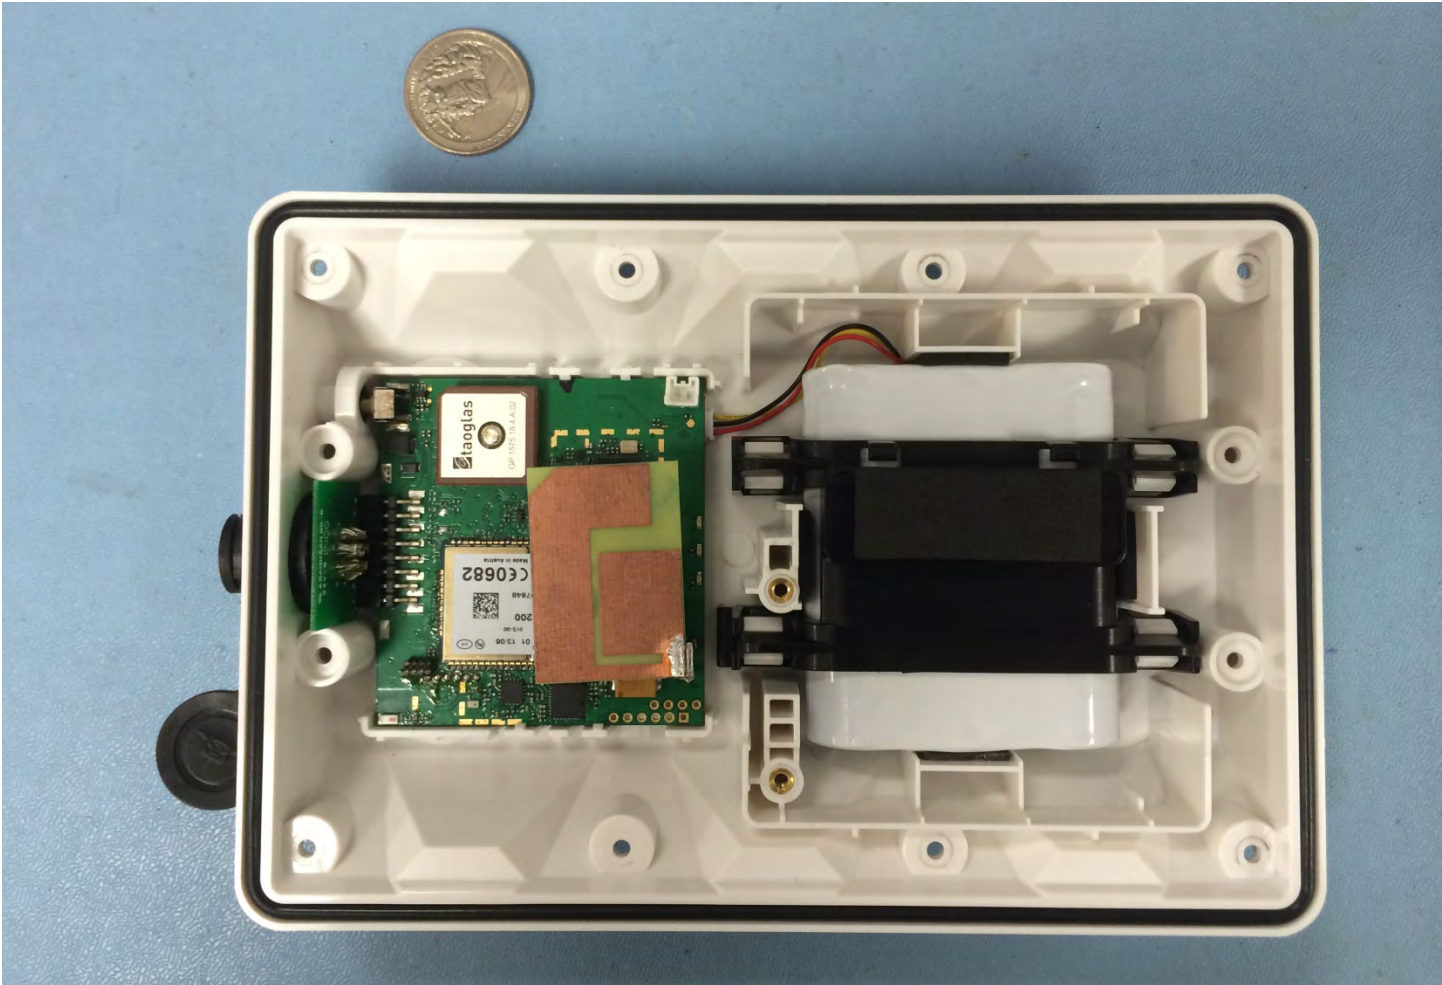

Xirgo Technologies XT-4860G2

FCC ID: GKM-XT4820

IC: IC: 10281A-XT4820

taoglas
GP:1575.18.4.A.02

01 14/04
02S-00
A-U260
51860009
U200
100N
-8459 Made in Austria
CE0682

u-blox® 09 14/04 (RoHS) (e4)
02S-00
Model: LISA-U260
820400.0206.000
IMEI: 354235051868002
FCC ID: XPLYLISAU200
IC: 8595A-LISAU200N
ANATEL: 3309-12-8459 Made in Austria

GP: 1575;18.4.A.02
taoglas

CB142600040 D00V
[Barcode]

PCB_1860_C

15
16V

15
16V

107
6 K

100

19K5
19K5
3851
19K5