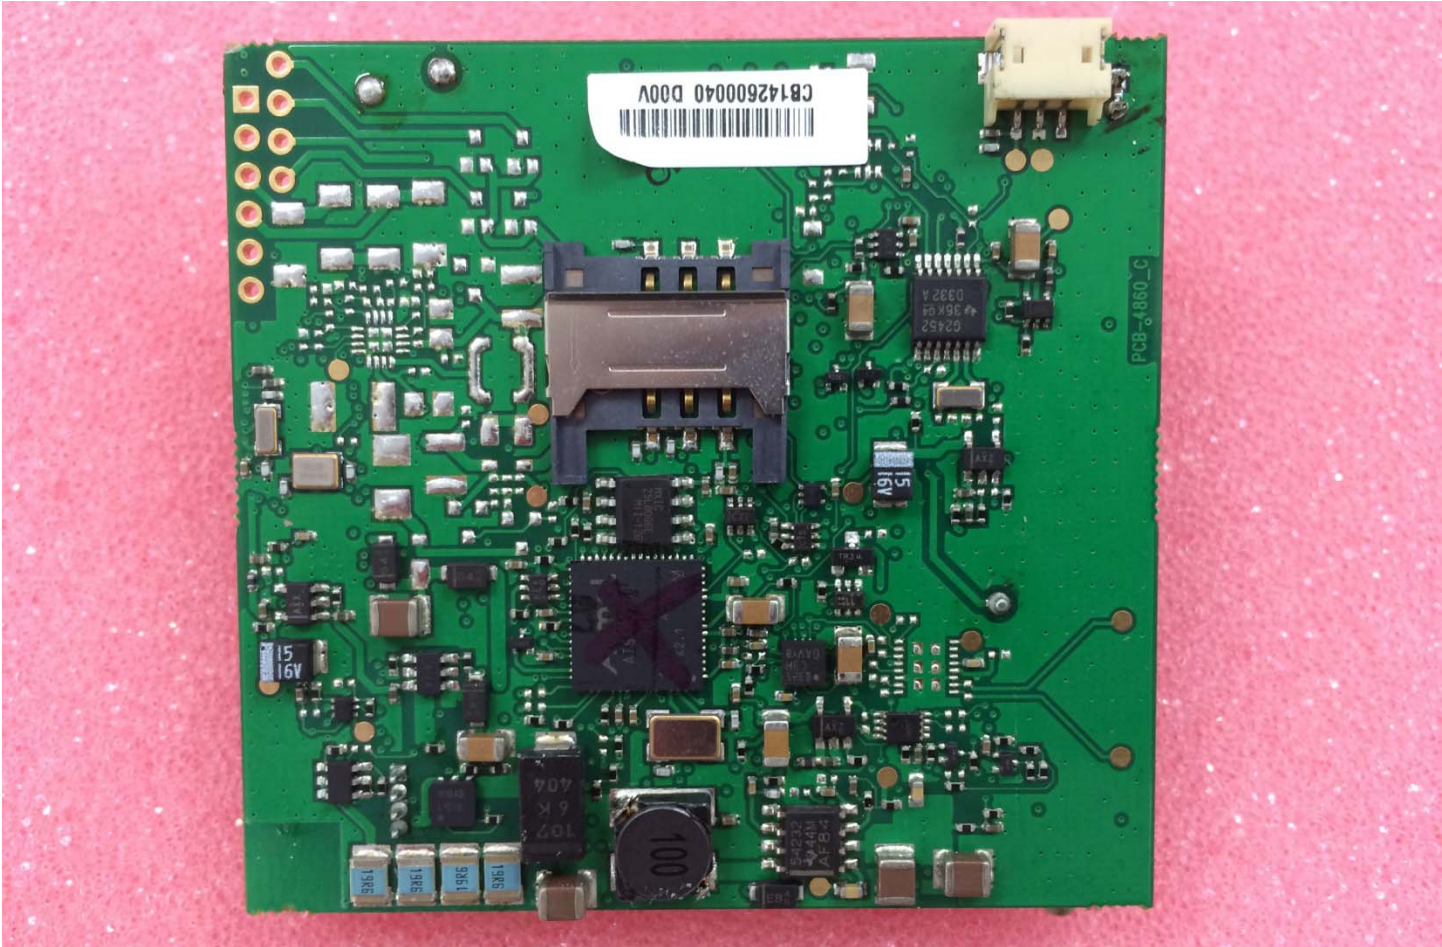

Xirgo Technologies XT-4860G2

FCC ID: GKM-XT4820

IC: IC: 10281A-XT4820

taoglas
GP:1575.18.4.A.02

01 14/04
02S-00
A-U260
51860009
U200
100N
-8459 Made in Austria
CE0682

u-blox® 09 14/04 (RoHS) (e4)
02S-00
Model: LISA-U260
820400.0206.000
IMEI: 354235051868002
FCC ID: XPLYLISAU200
IC: 8595A-LISAU200N
ANATEL: 3309-12-8459 Made in Austria

GP: 1575;18.4.A.02
taoglas

CB142600040 D00V
[Barcode]

PCB_1860_C

15
16V

15
16V

107
6 K

100

19K5
19K5
3851
19K5