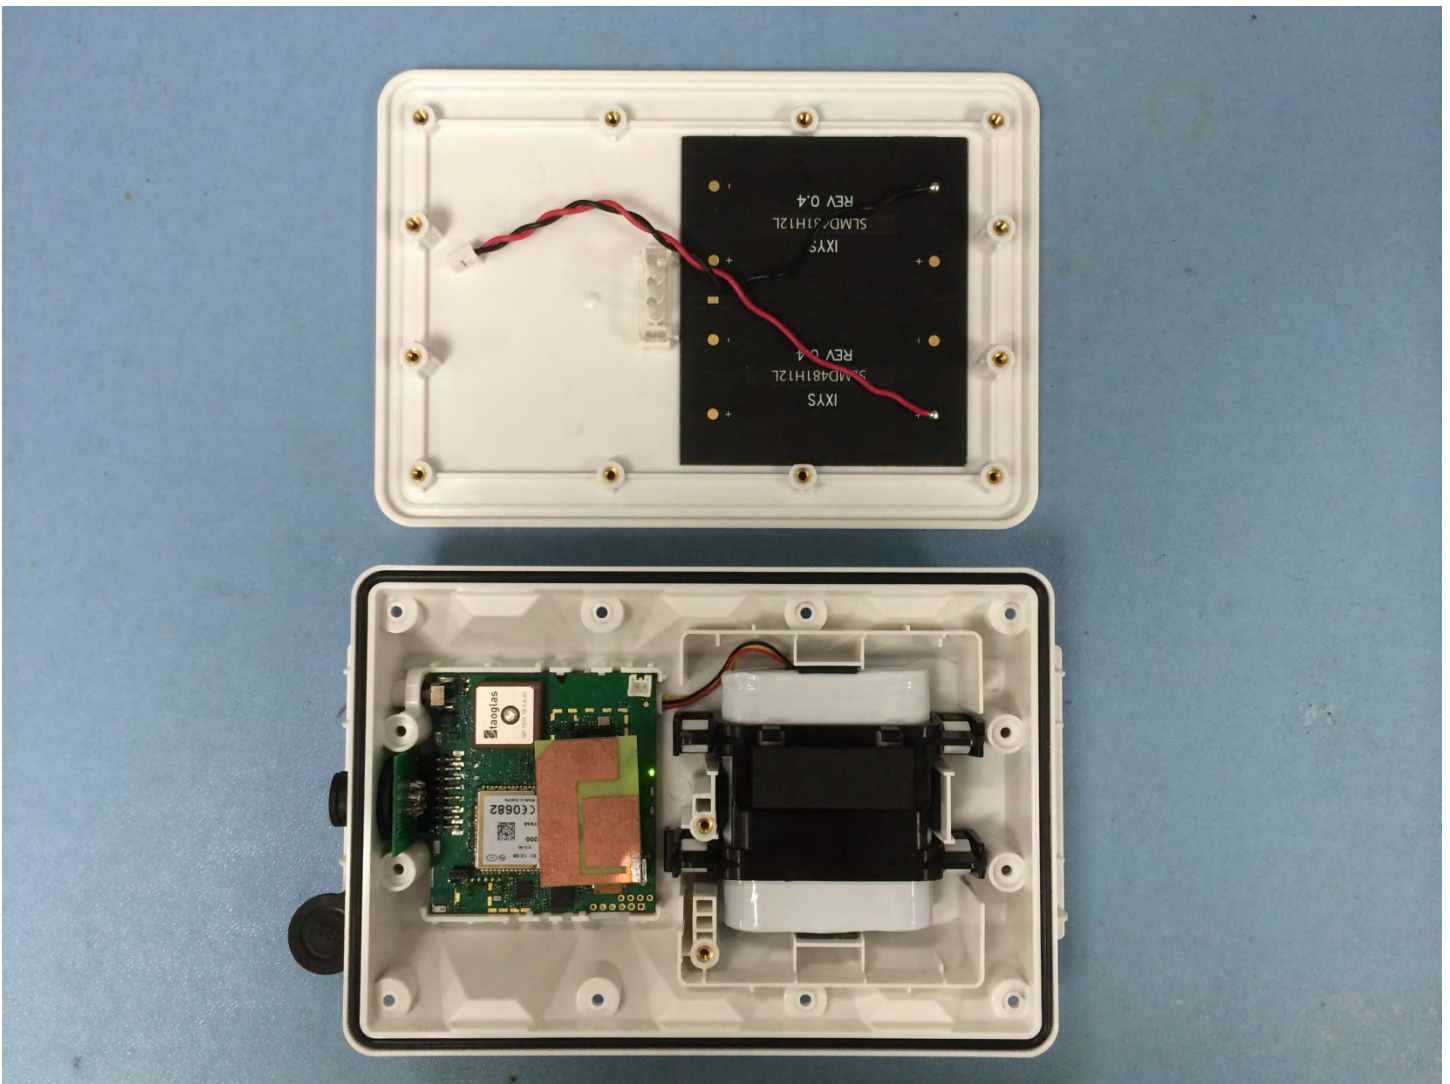

Xirgo Technologies XT-4860G2

FCC ID: GKM-XT4820

IC: IC: 10281A-XT4820

taoglas
GP:1575.18.4.A.02

01 14/04
02S-00
A-U260
51860009
U200
100N
-8459 Made in Austria
CE0682

u-blox® 09 14/04 (RoHS) (e4)
02S-00
Model: LISA-U260
820400.0206.000
IMEI: 354235051868002
FCC ID: XPLYLISAU200
IC: 8595A-LISAU200N
ANATEL: 3309-12-8459 Made in Austria

GP: 1575;18.4.A.02
taoglas

CB142600040 D00V
[Barcode]

PCB_1860_C

15
16V

15
16V

107
6 K

100

19K5
19K5
3851
19K5