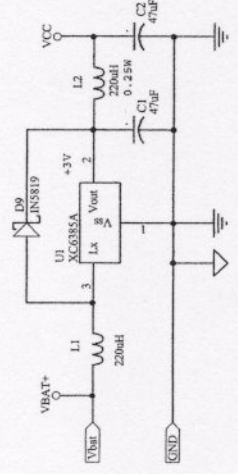

# KEYBOARD RS13800WL

Originated by SYSGRATION February, 2001

6  
5  
4  
3  
2  
1

Title		Revision	
Size	Number	Overd B	
Date:	8-4-01-2001	Sheet of	6
File:	D:\DOC\100010-26.D.sch	Drawn by:	