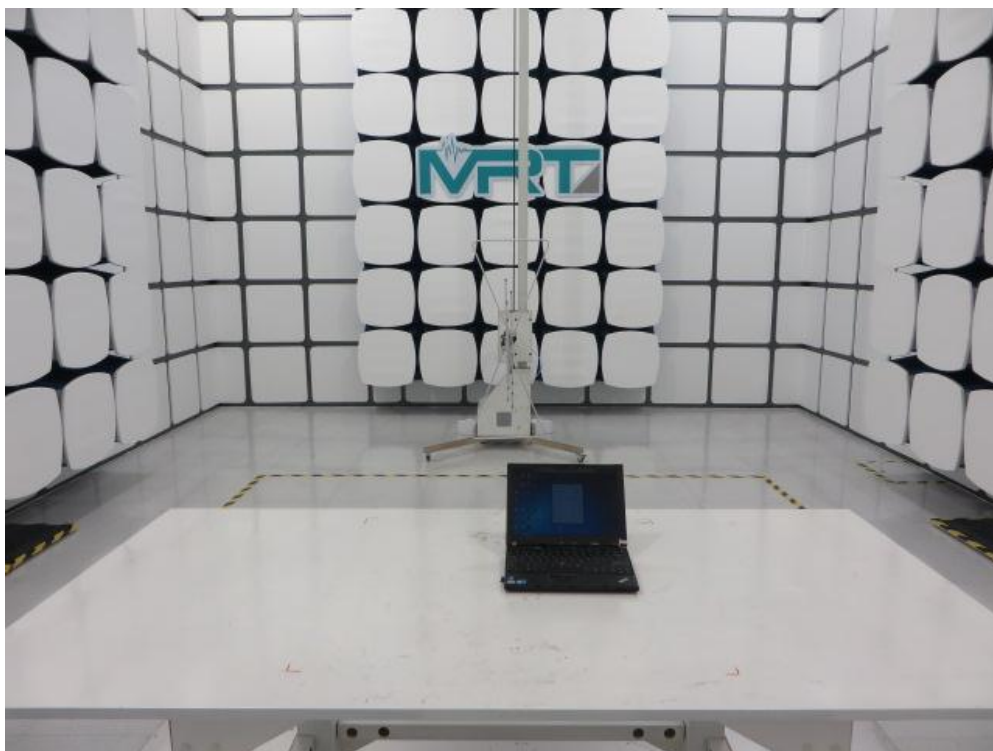

RF Test Setup Photo

Description: Front view of Conducted Emission Test Setup

Description: Back view of Conducted Emission Test Setup

Description: Radiated Emission Test Setup for 9kHz ~ 30MHz

Description: Radiated Emission Test Setup for 30MHz ~ 1GHz

Description: Radiated Emission Test Setup for 1GHz ~ 18GHz

Description: Radiated Emission Test Setup for 18GHz ~ 25GHz