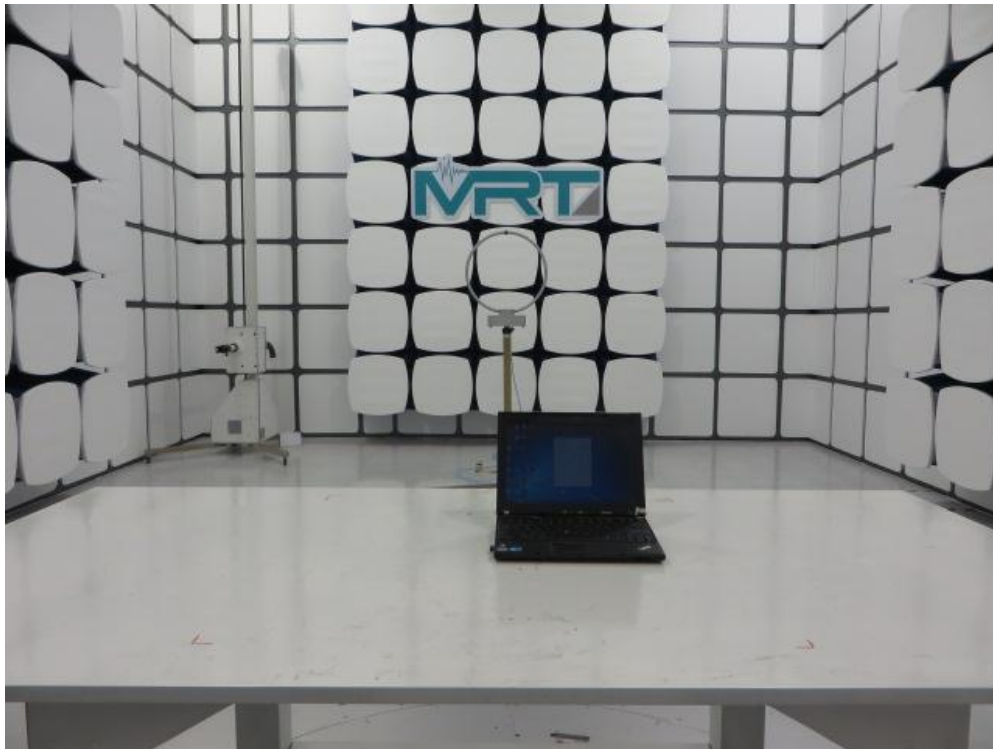

RF Test Setup Photo

Description: Front view of Conducted Emission Test Setup

Description: Back view of Conducted Emission Test Setup

Description: Radiated Emission Test Setup for 9kHz ~ 30MHz

Description: Radiated Emission Test Setup for 30MHz ~ 1GHz

Description: Radiated Emission Test Setup for 1GHz ~ 18GHz

Description: Radiated Emission Test Setup for 18GHz ~ 25GHz