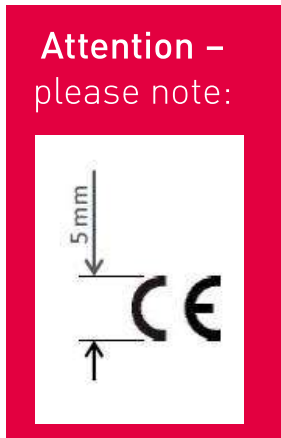

BAW-10125

M50 WIRELESS海外白色款

Revision history

Serial-No.* _____

Model-No. * _____

Product-No. with color & Index * _____

Background (special version): transparent,

Product-Name “M50 Wireless”

Color: Black

All other texts, logos and symbols:

Font: Arial narrow

Color: Black

* Details on page 5