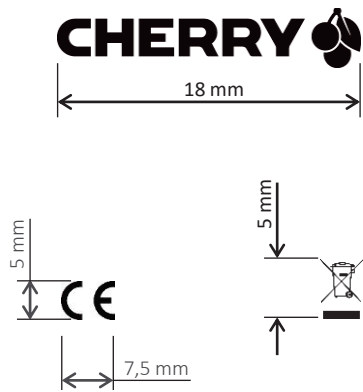

BAW-1007
 CHERRY STREAM DESKTOP
 BELLY LABEL - MOUSE
 PRINT INSTRUCTION

* Details on page 10, 11 and 12