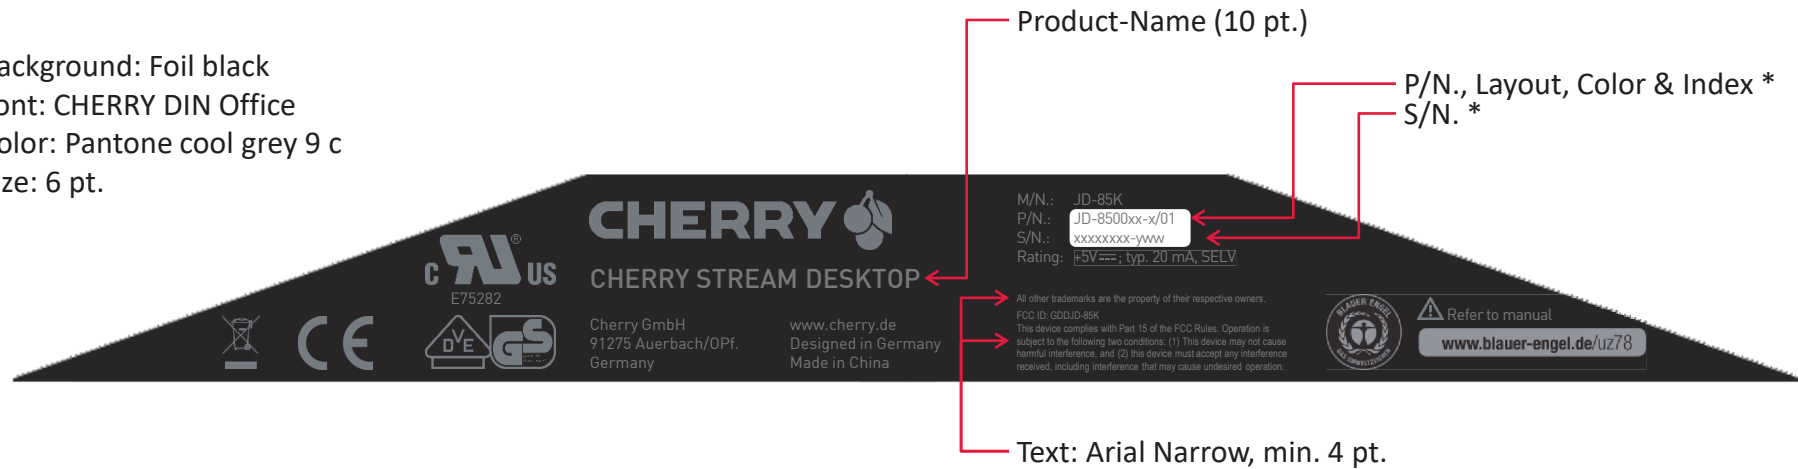

Model: JD-85K  
Product: Cherry Wireless Keyboard

BAW-1007  
 CHERRY STREAM DESKTOP  
 BELLY LABEL - KEYBOARD  
 PRINT INSTRUCTION

Background: Foil black  
 Font: CHERRY DIN Office  
 Color: Pantone cool grey 9 c  
 Size: 6 pt.