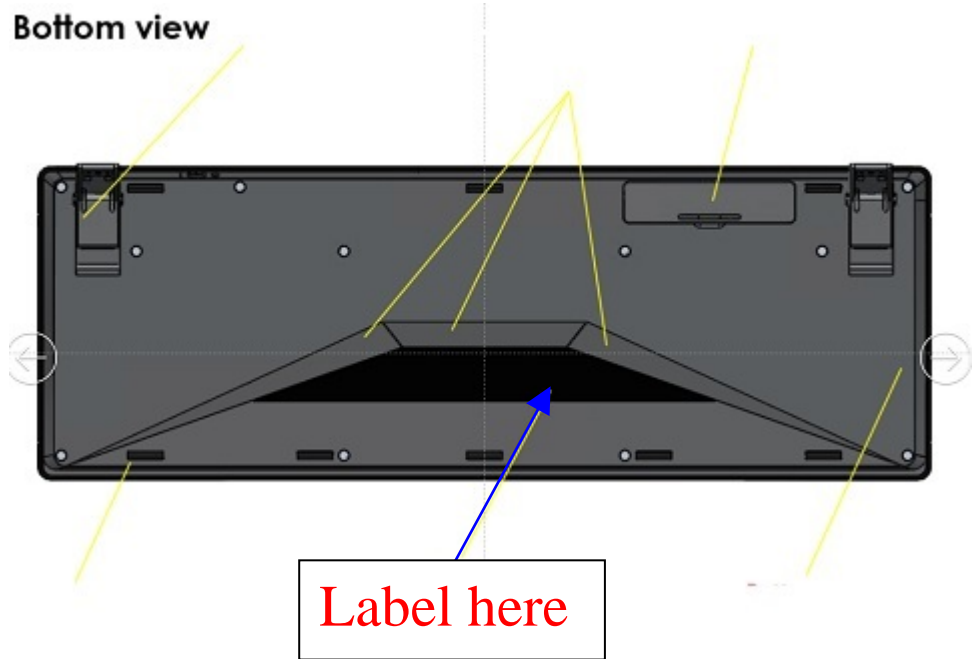

Model: JD-85K  
Product: Cherry Wireless Keyboard

BAW-1007  
 CHERRY STREAM DESKTOP  
 BELLY LABEL - KEYBOARD  
 PRINT INSTRUCTION

Background: Foil black  
 Font: CHERRY DIN Office  
 Color: Pantone cool grey 9 c  
 Size: 6 pt.