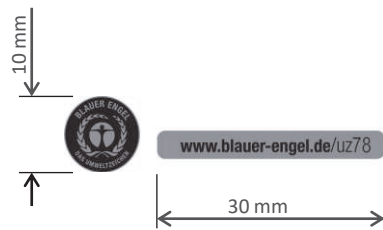

Model: JD-85K  
Product: Cherry Wireless Keyboard

BAW-1007  
 CHERRY STREAM DESKTOP  
 BELLY LABEL - KEYBOARD  
 PRINT INSTRUCTION

Background: Foil black  
 Font: CHERRY DIN Office  
 Color: Pantone cool grey 9 c  
 Size: 6 pt.