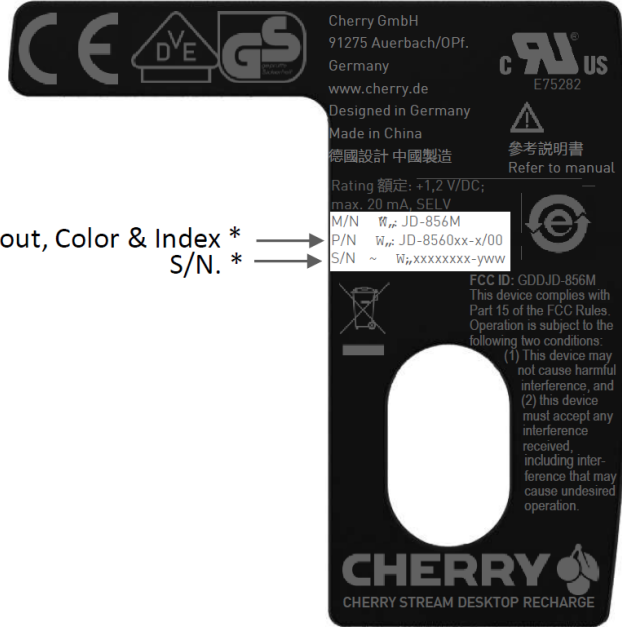

BAW-1048
 CHERRY STREAM DESKTOP RECHARGE
 BELLY LABEL - MOUSE
 PRINT INSTRUCTION

Background: Foil matte black
 Font: CHERRY DIN Office
 Color: Pantone cool grey 9 c
 Size: 6 pt.

P/N., Layout, Color & Index *
 S/N. *