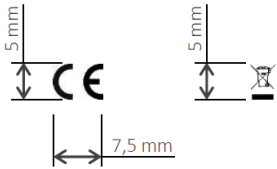

BAW-1048
 CHERRY STREAM DESKTOP RECHARGE
 BELLY LABEL - MOUSE
 PRINT INSTRUCTION

Background: Foil matte black
 Font: CHERRY DIN Office
 Color: Pantone cool grey 9 c
 Size: 6 pt.

P/N., Layout, Color & Index *
 S/N. *