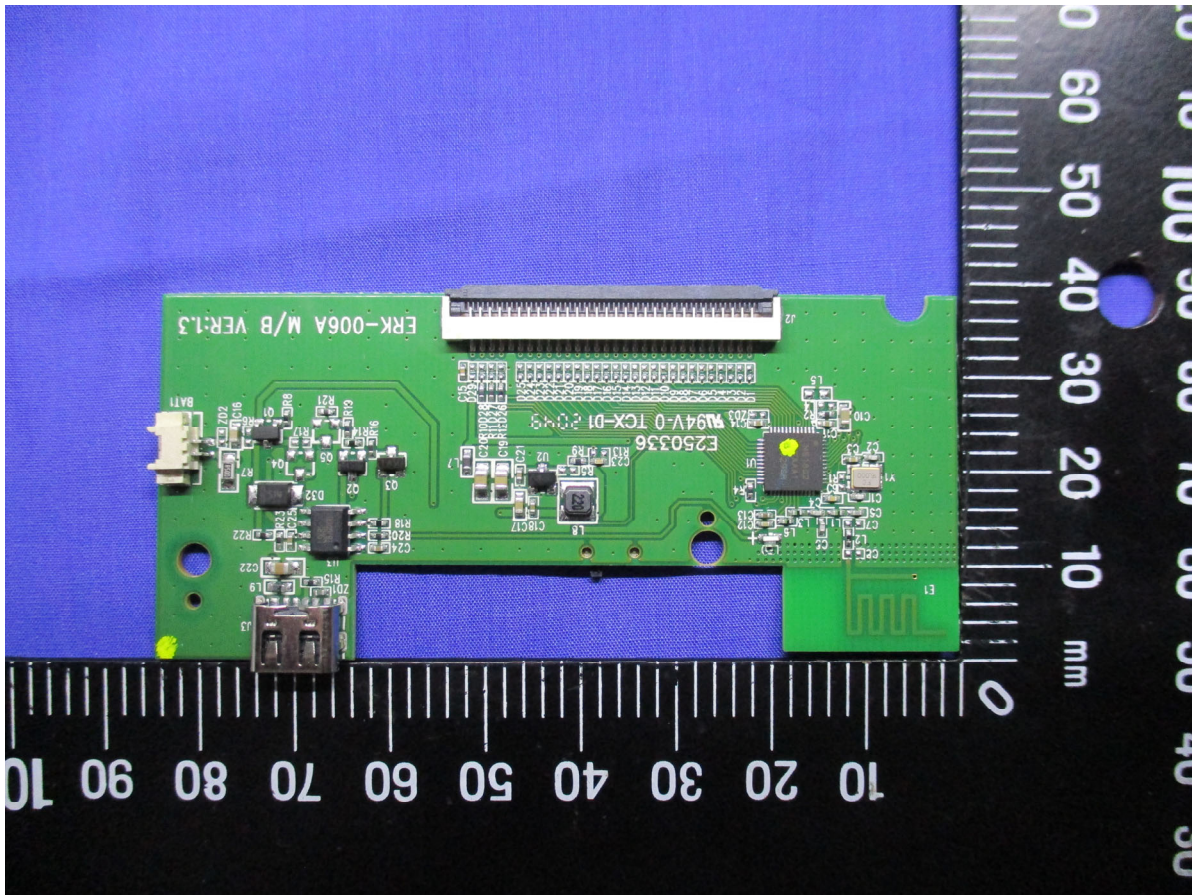

## Internal Photo (Model: JD-856K)

Report No.: T210120N01

## Antenna