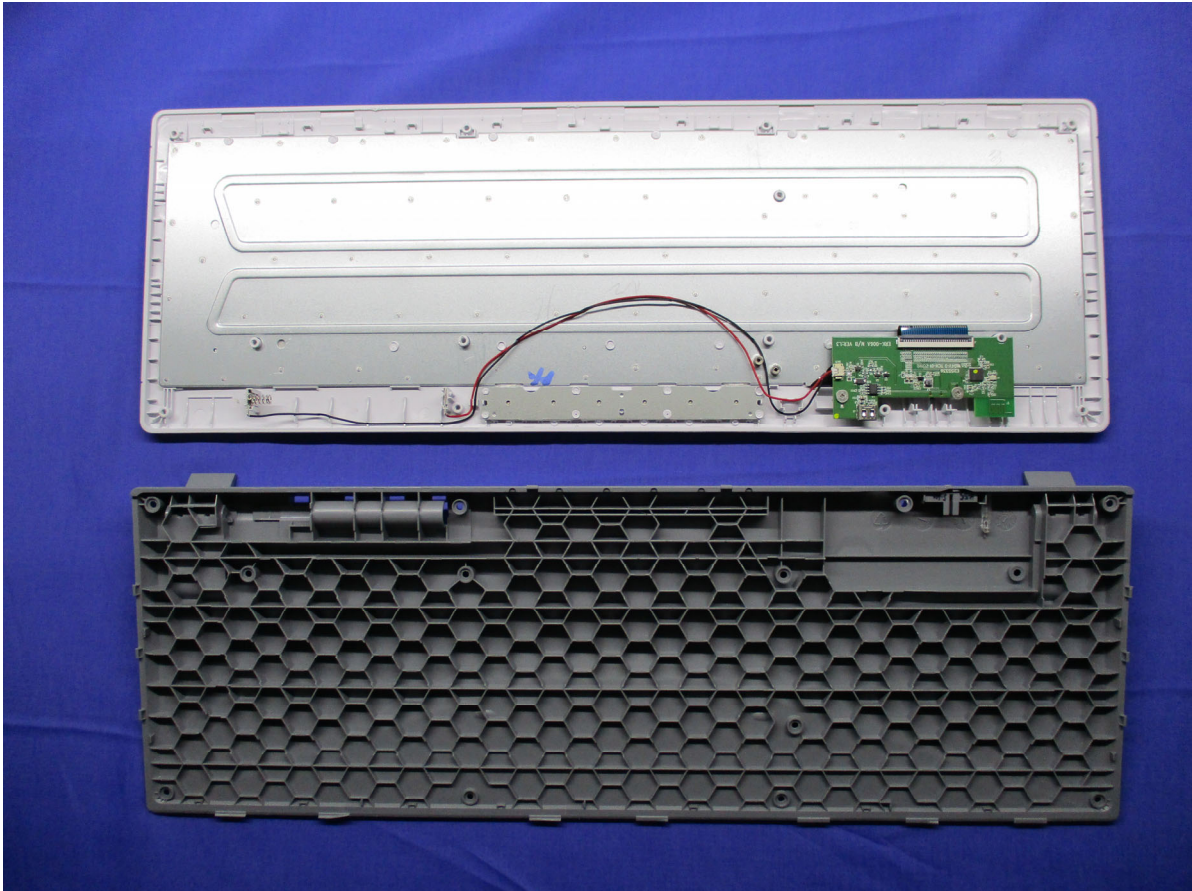

## Internal Photo (Model: JD-856K)

Report No.: T210120N01

## Antenna