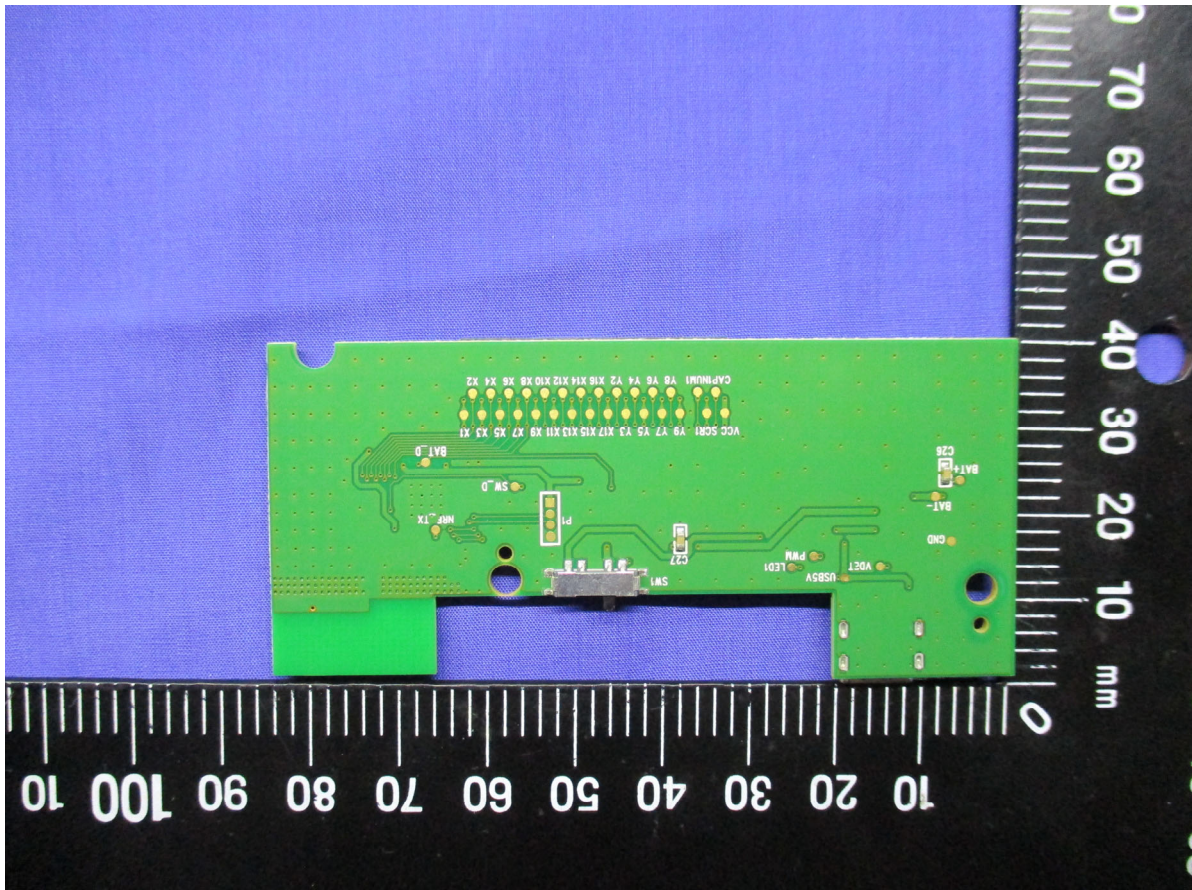

## Internal Photo (Model: JD-856K)

Report No.: T210120N01

## Antenna