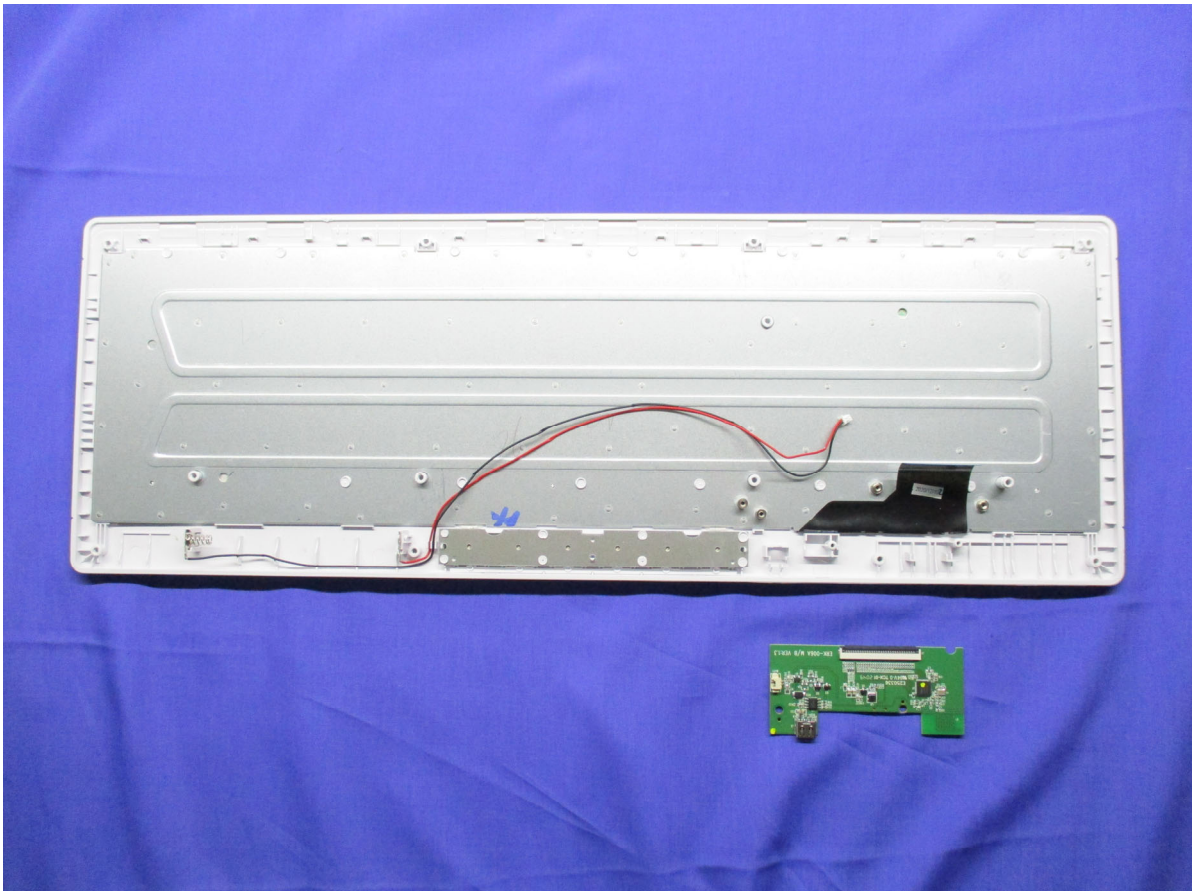

## Internal Photo (Model: JD-856K)

Report No.: T210120N01

## Antenna