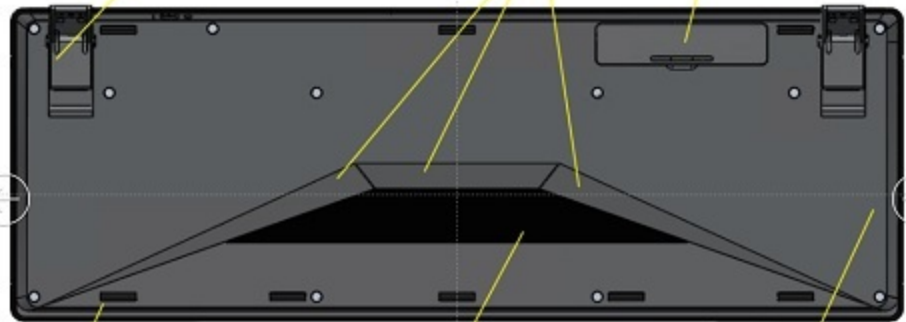

BAW-1048
 CHERRY STREAM DESKTOP RECHARGE
 BELLY LABEL - KEYBOARD
 PRINT INSTRUCTION

CHE

Background: Foil matte black
 Font: CHERRY DIN Office
 Color: Pantone cool grey 9 c
 Size: 6 pt.

* Details on page 10, 11 and 12

Bottom view

Label