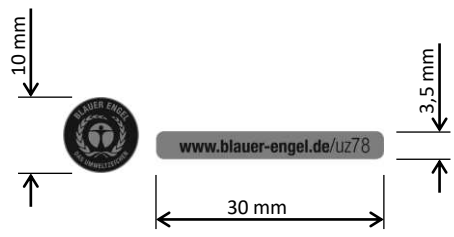

BAW-1048
 CHERRY STREAM DESKTOP RECHARGE
 BELLY LABEL - KEYBOARD
 PRINT INSTRUCTION

CHE

Background: Foil matte black
 Font: CHERRY DIN Office
 Color: Pantone cool grey 9 c
 Size: 6 pt.

* Details on page 10, 11 and 12

Bottom view

Label