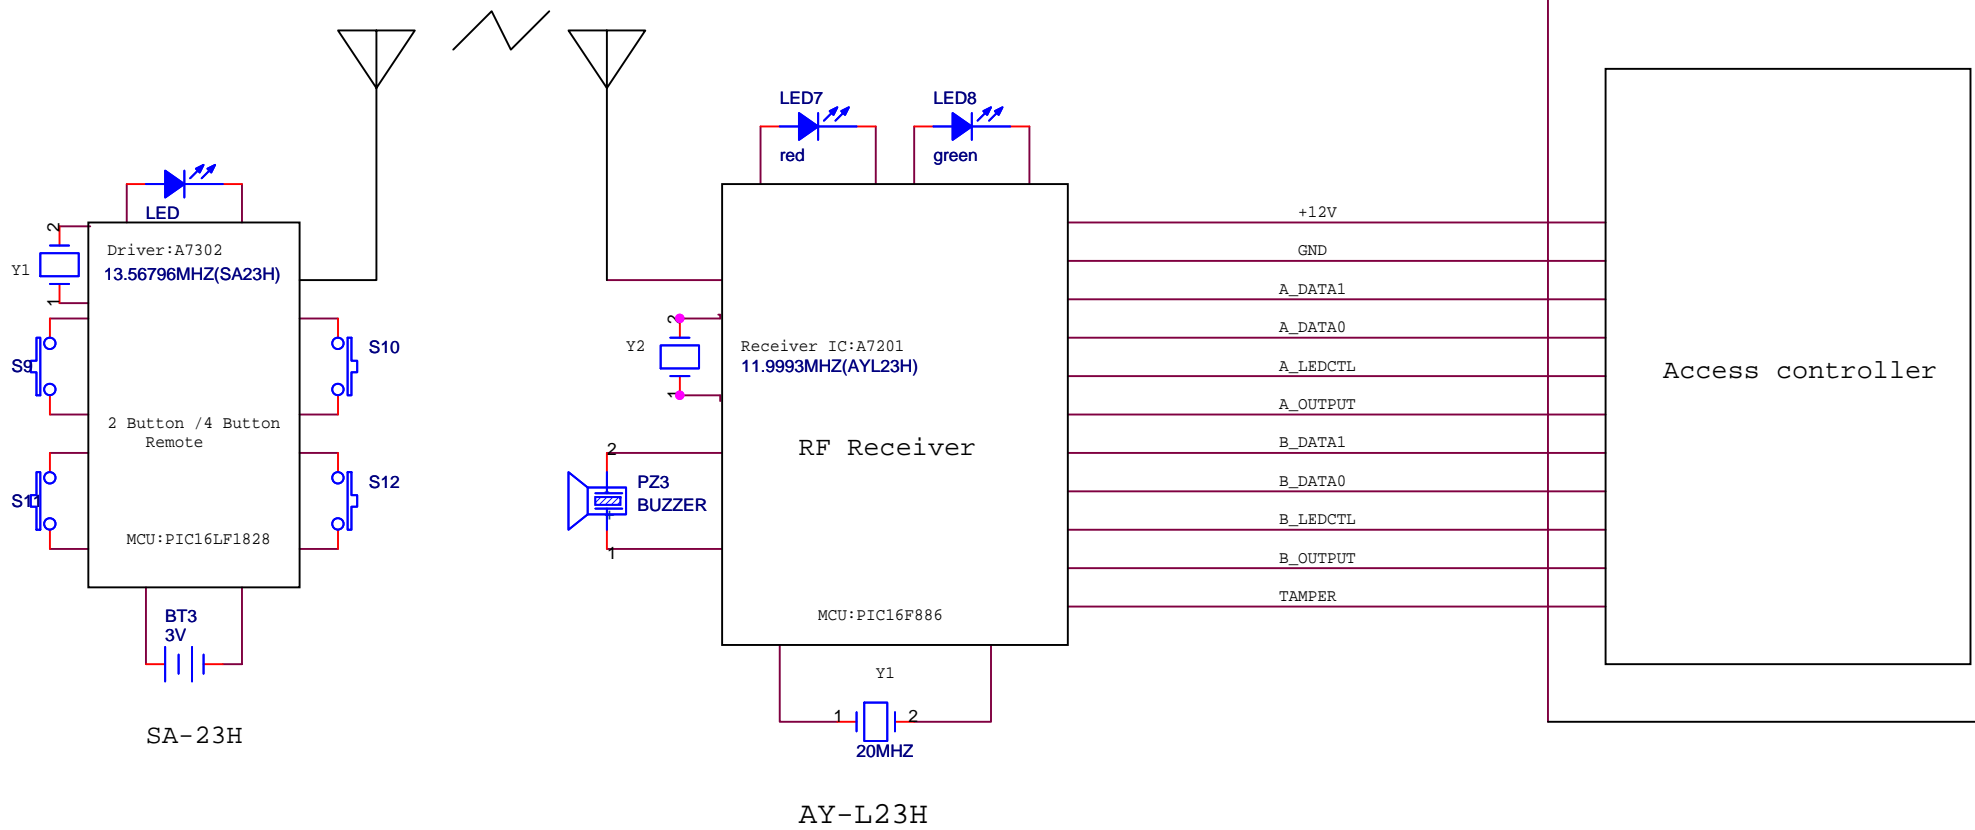

SA-23H Carrie frequency is 868.35MHZ(ASK)

AY-L23H Carrie frequency is 868.35MHZ(ASK)

PROJECT	ACCESS CONTROL	CONTROLLED DRAWING	
MODEL		This drawing is the property of RES	
DESCRIPTION	SA-23/AY-L23 Diagram	without written permission	
SCH P/N:	<SCH P/N>	DRAWN: <b>BEN</b>	DATE: 2013.04.23
PCB P/N:	<PCB P/N>	CHECKED:	DATE:
		APPROVED:	DATE:
		DWG.SIZE: AX	SHEET? OF ?