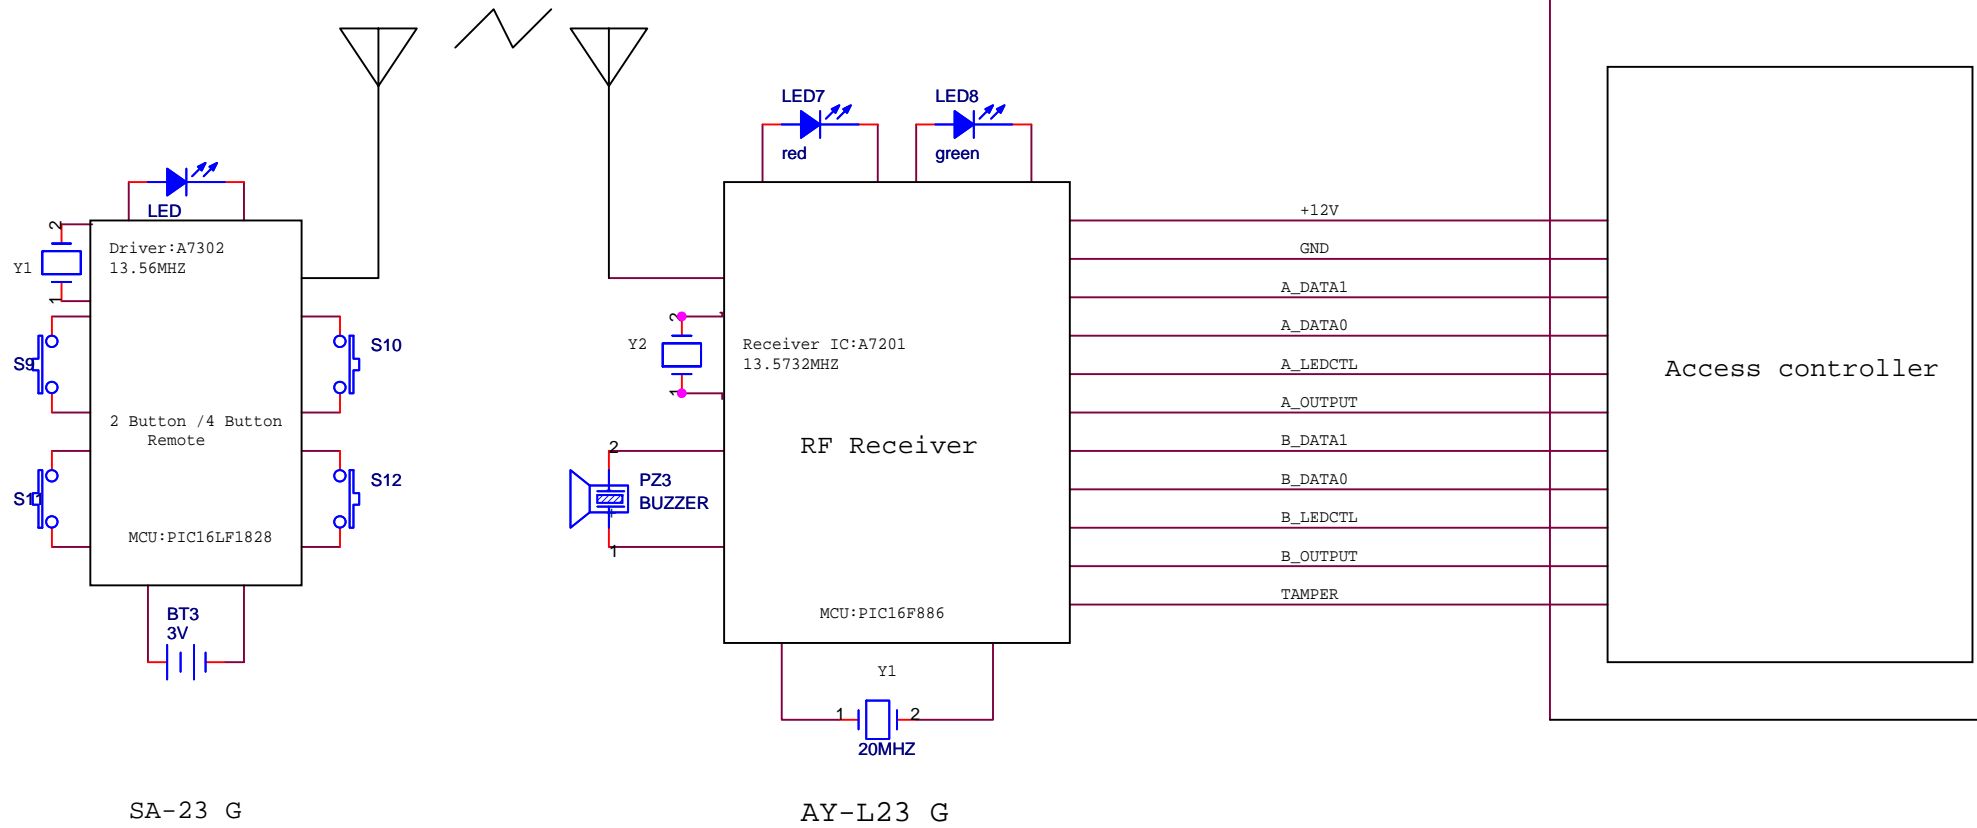

SA-23G Carrie frequency is 433.92MHZ(ASK)

AY-L23G Carrie frequency is 433.92MHZ(ASK)

SA-23 G

AY-L23 G

PROJECT	ACCESS CONTROL	CONTROLLED DRAWING	
MODEL		This drawing is the property of RES	
DESCRIPTION	SA-23 G / AY-L23G Diagram	without written permission	
SCH P/N:	<SCH P/N>	DRAWN: <i>ben</i>	DATE: 2013.04.23
PCB P/N:	<PCB P/N>	CHECKED:	DATE:
		APPROVED:	DATE:
		DWG.SIZE: AX	SHEET? OF ?
 Rosslare Electronics (Shenzhen) Ltd.			