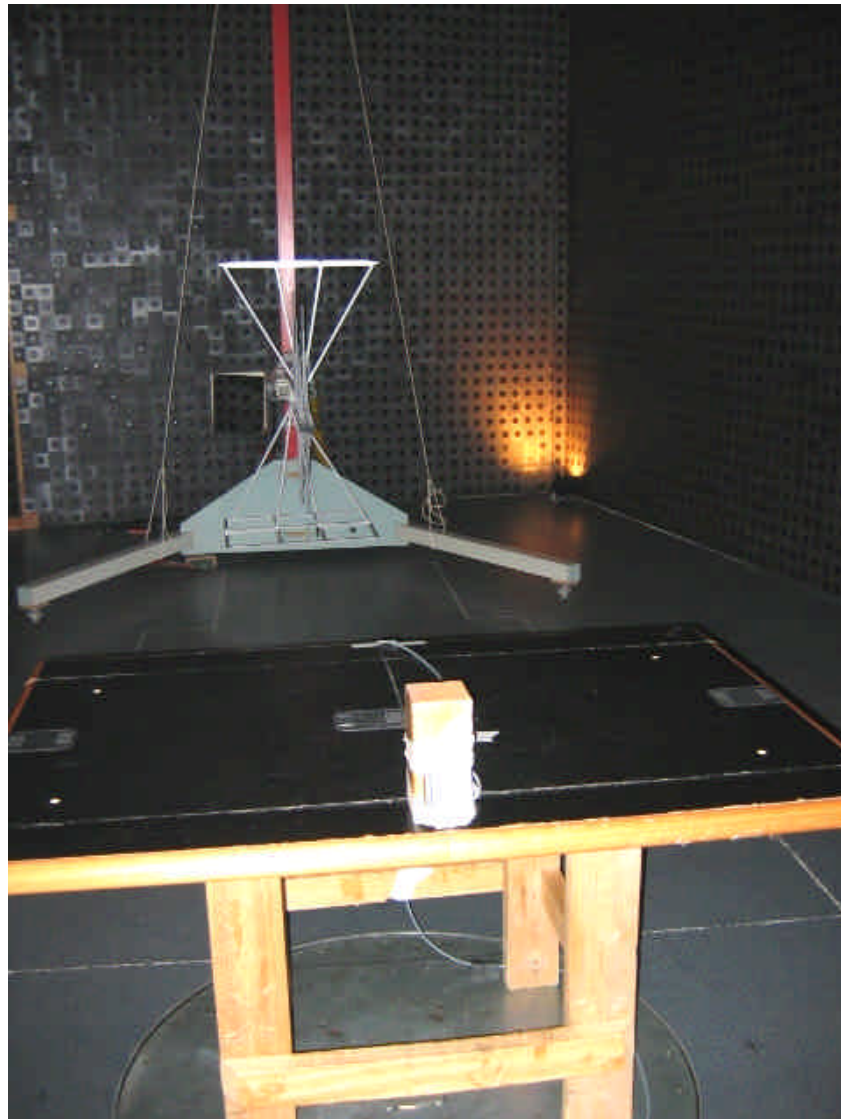

Photograph No.4
Spurious radiated emissions measurement setup in the anechoic chamber
with biconilog antenna

EUT:AYC-Q64