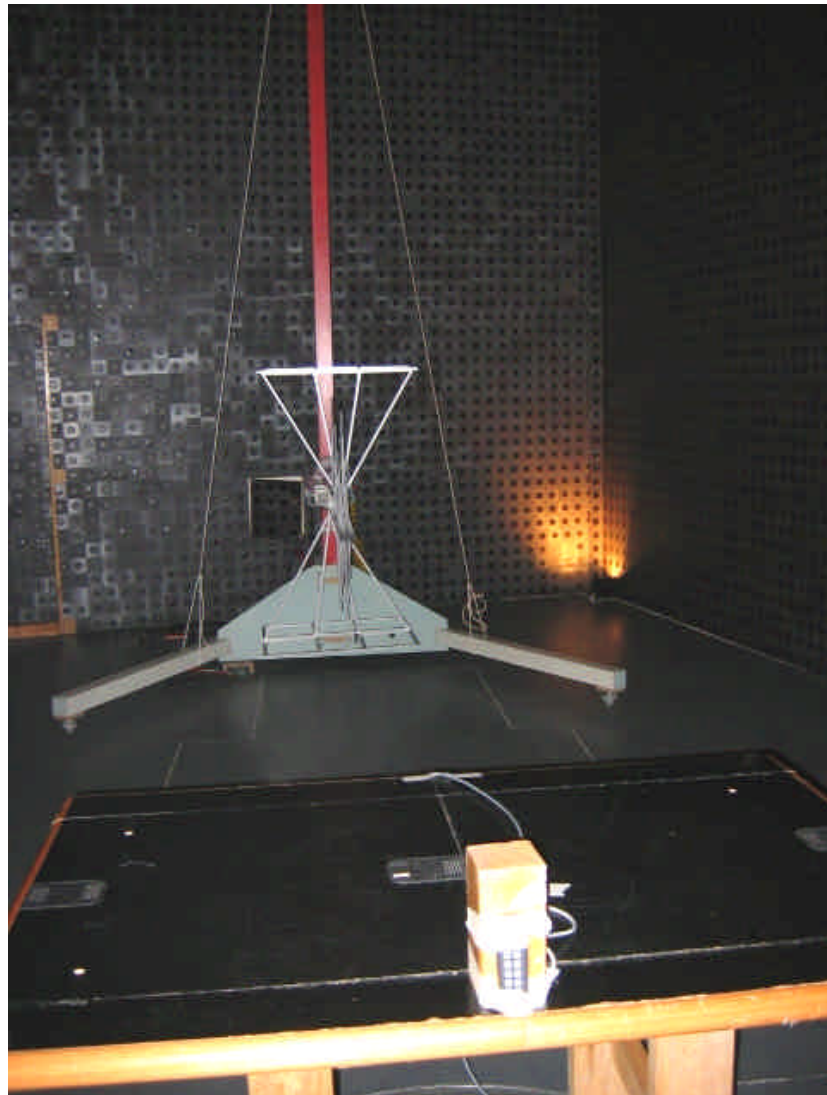

SETUP PHOTOGRAPHS

This document contains 7 photographs

Photograph No.1
Radiated emissions measurement setup in the anechoic chamber
with loop antenna

Photograph No2
Spurious radiated emissions measurement setup in the anechoic chamber
with biconilog antenna

EUT:AYC-F64

Photograph No.3
Spurious radiated emissions measurement setup in the anechoic chamber
with biconilog antenna

EUT:AYC-G64

Photograph No.4
Spurious radiated emissions measurement setup in the anechoic chamber
with biconilog antenna