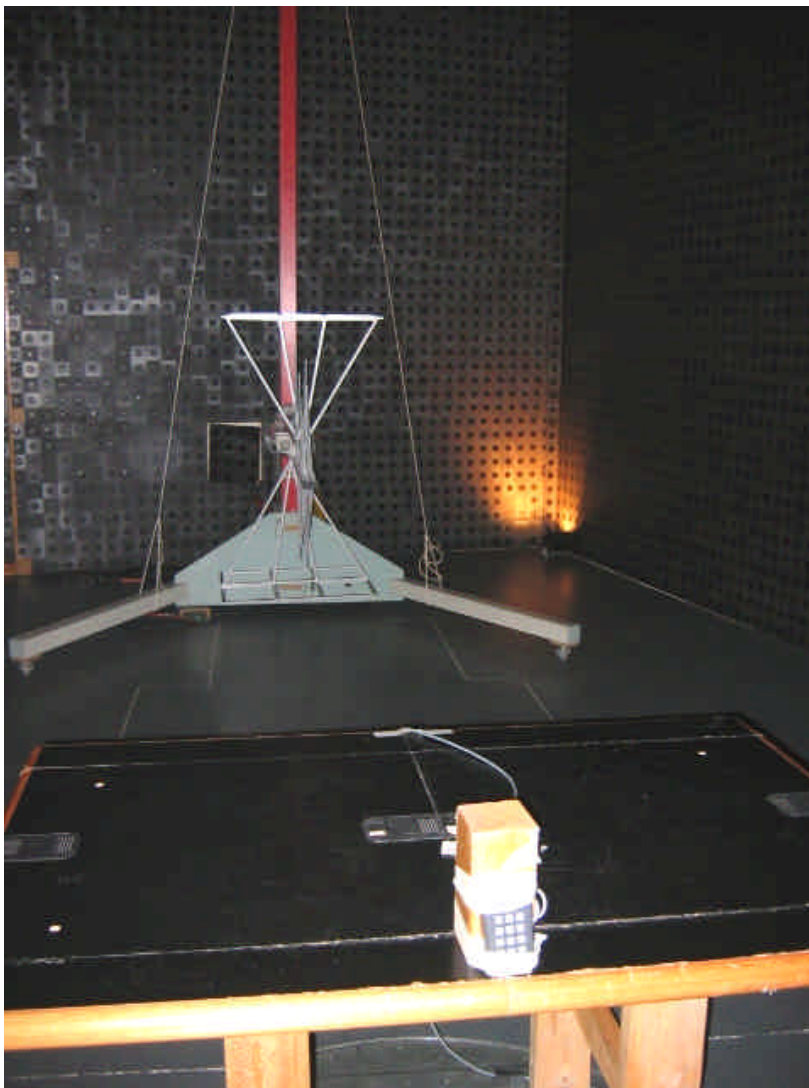

SETUP PHOTOGRAPHS

This document contains 7 photographs

Photograph No.1
Radiated emissions measurement setup in the anechoic chamber
with loop antenna

Photograph No2
Spurious radiated emissions measurement setup in the anechoic chamber
with biconilog antenna

EUT:AYC-F64

Photograph No.3
Spurious radiated emissions measurement setup in the anechoic chamber
with biconilog antenna

EUT:AYC-G64

Photograph No.4
Spurious radiated emissions measurement setup in the anechoic chamber
with biconilog antenna