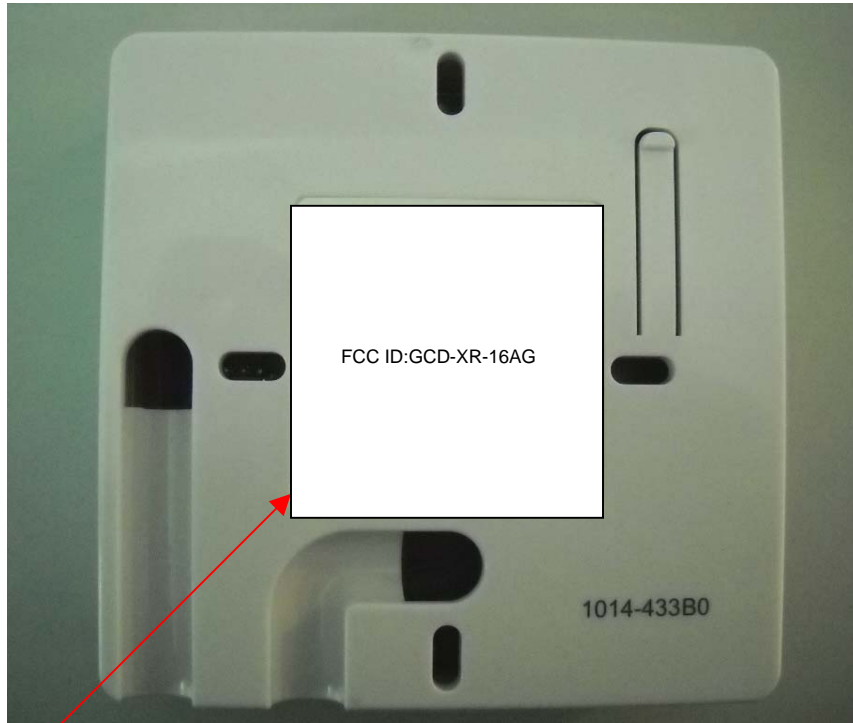

### Label location

The label is affixed on the rear side of the wireless expansion unit as shown below. The label material is PVC with a permanent adhesive.

The label with FCC ID:GCD-XR-16AG will be located here.