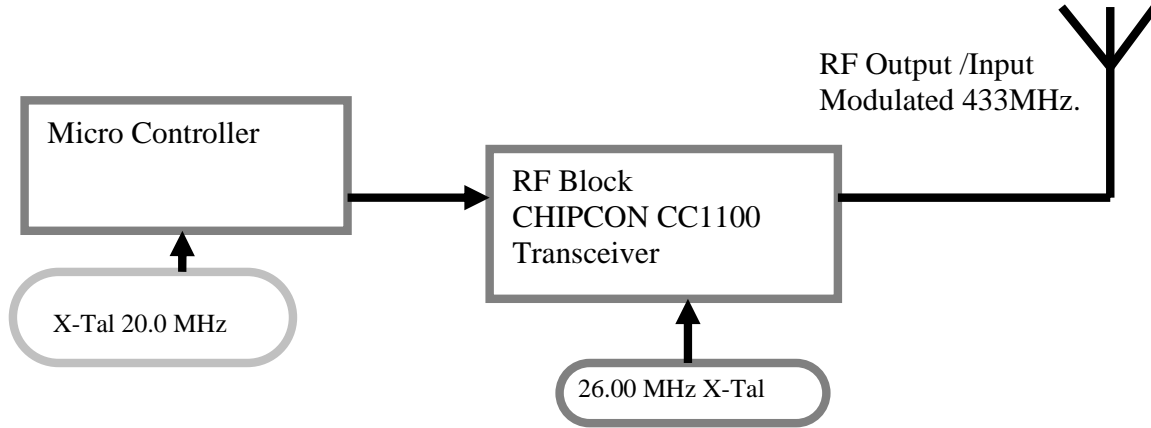

Tuesday, February 24, 2009
Sub: FCC ID: GCD-SA-80G

Clock Distribution Diagram SA-80G