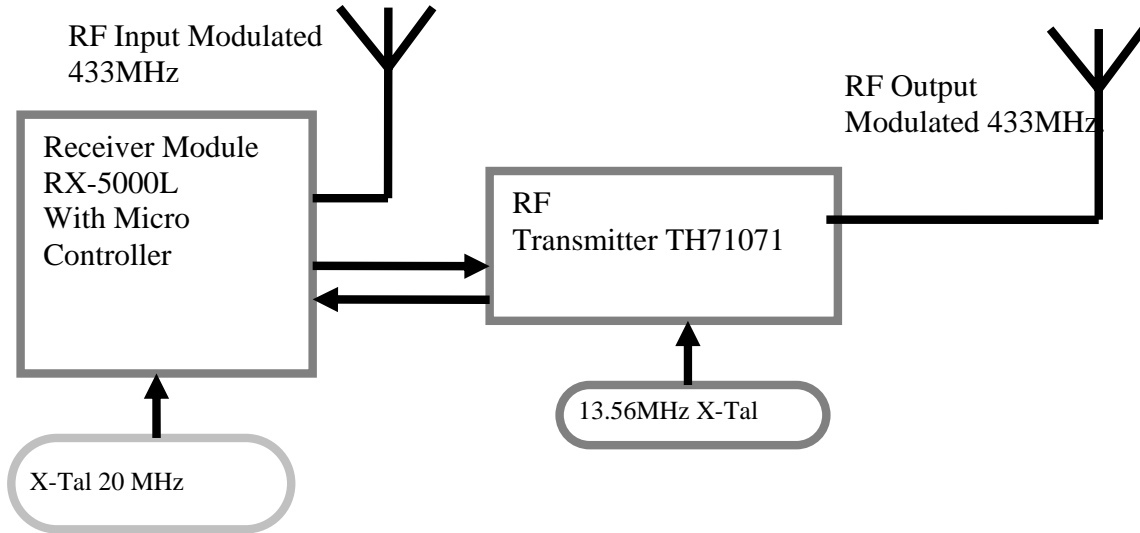

Tuesday, February 24, 2009
Sub: FCC ID: GCD-SA-29G

Clock Distribution Diagram SA-29G