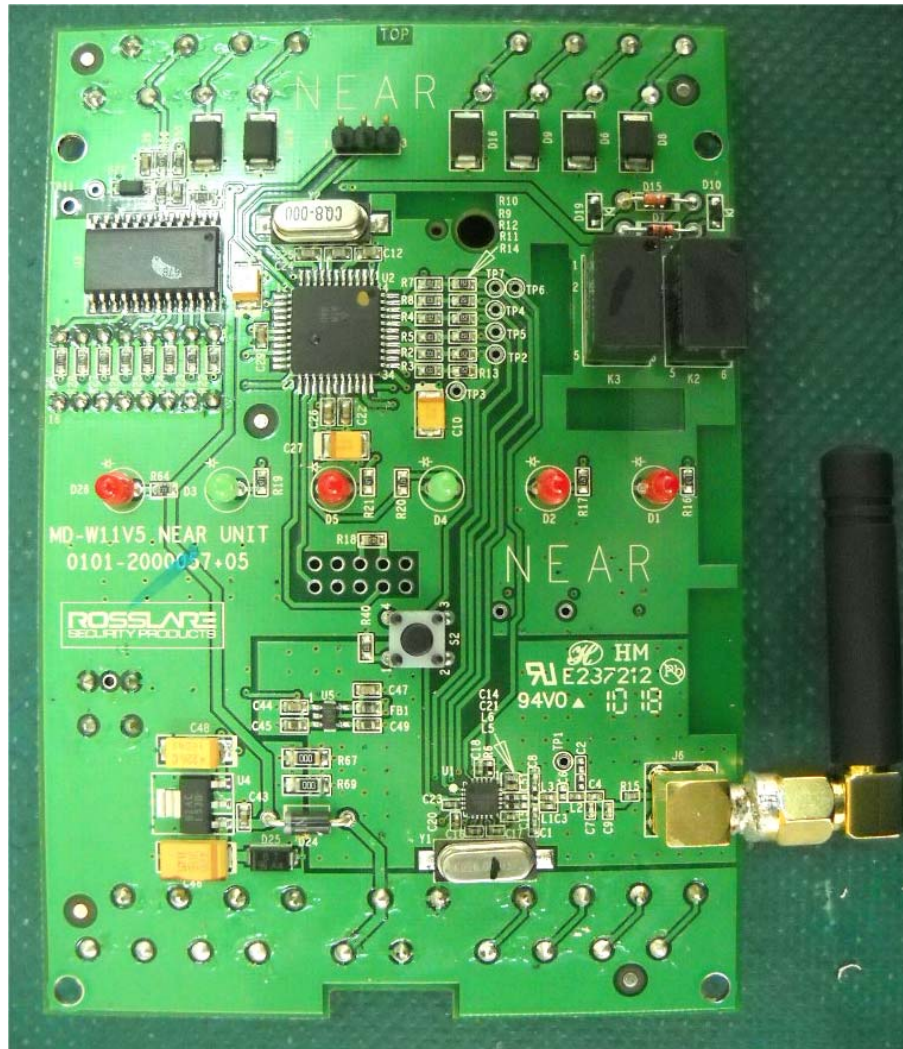

INTERNAL PHOTOGRAPHS

This document contains 5 photographs

Photograph No.1
MD-W11NGR Near unit internal view

Photograph No.2
MD-W11NGR Near internal view

Photograph No.3
PCB top view

Photograph No.4
PCB second side view

Photograph No.5
Antenna close view