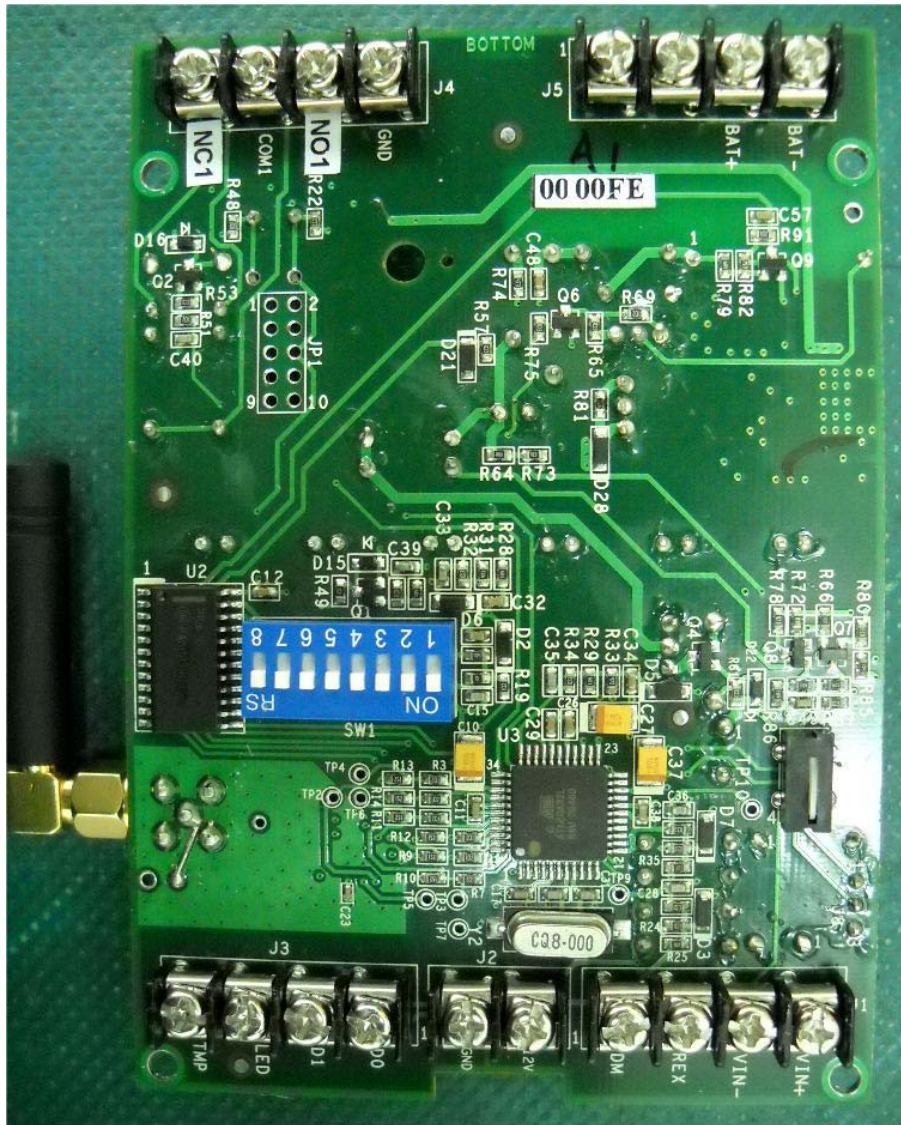

INTERNAL PHOTOGRAPHS

This document contains 5 photographs

Photograph No.1
MD-W11FGR Far unit internal view

Photograph No.2
MD-W11FGR Far unit internal view

Photograph No.3
PCB top view

Photograph No.4
PCB second side view

Photograph No.5
Antenna close view