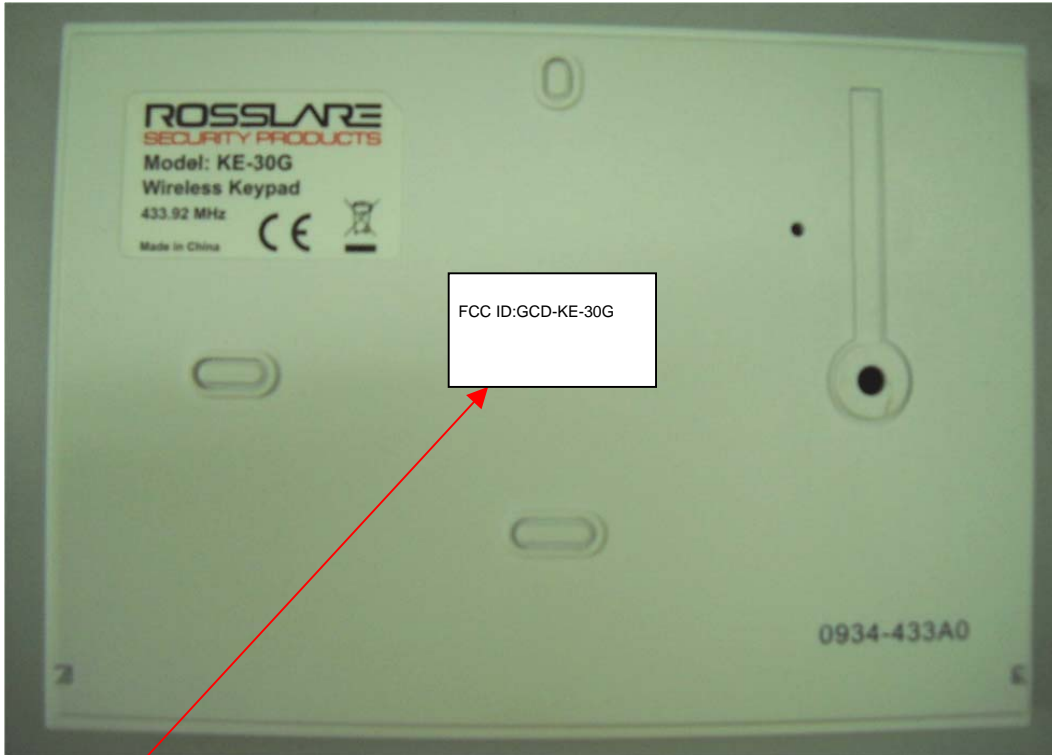

## Label location

The label is affixed on the rear side of the wireless keypad as shown below.  
The label material is PVC with a permanent adhesive.

The label with FCC ID:GCD-KE-30G will be located here.