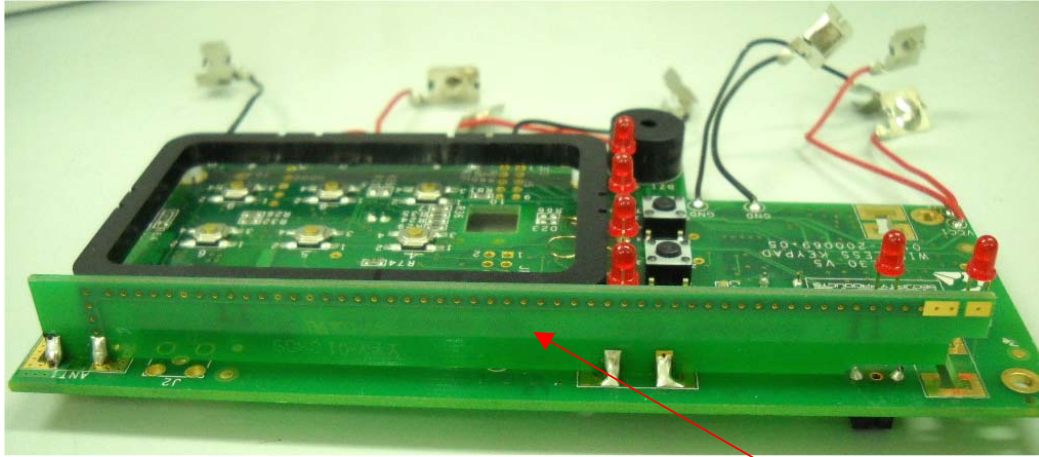

INTERNAL PHOTOGRAPHS

This document contains 8 photographs

Photograph No.1
KE-30G keypad internal view

Photograph No.2
KE-30G keypad internal view

Photograph No.3
KE-30G keypad PCB top view

Photograph No.4
KE-30G keypad PCB second side view

Photograph No.5
KE-30G keypad PCB side view

Transceiver
printed antenna
(433.92 MHz)

Photograph No.6
KE-30G keypad RFID antenna

Transceiver
printed antenna
(433.92 MHz)

RFID antenna
(125 kHz)

Photograph No.7
PCB without shielding