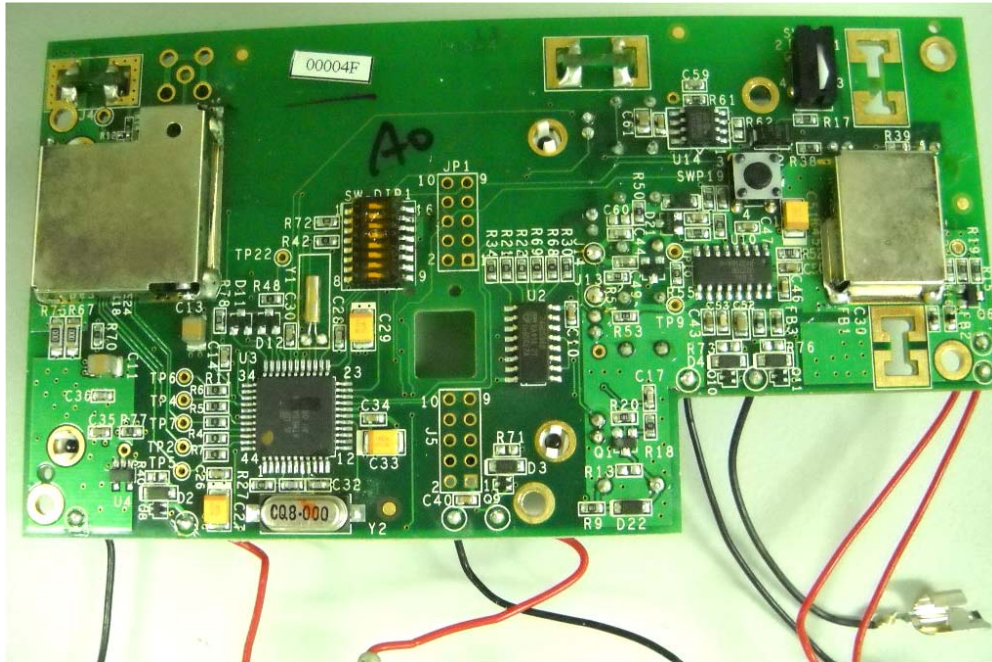

INTERNAL PHOTOGRAPHS

This document contains 8 photographs

Photograph No.1
KE-30G keypad internal view

Photograph No.2
KE-30G keypad internal view

Photograph No.3
KE-30G keypad PCB top view

Photograph No.4
KE-30G keypad PCB second side view

Photograph No.5
KE-30G keypad PCB side view

Transceiver
printed antenna
(433.92 MHz)

Photograph No.6
KE-30G keypad RFID antenna

Transceiver
printed antenna
(433.92 MHz)

RFID antenna
(125 kHz)

Photograph No.7
PCB without shielding