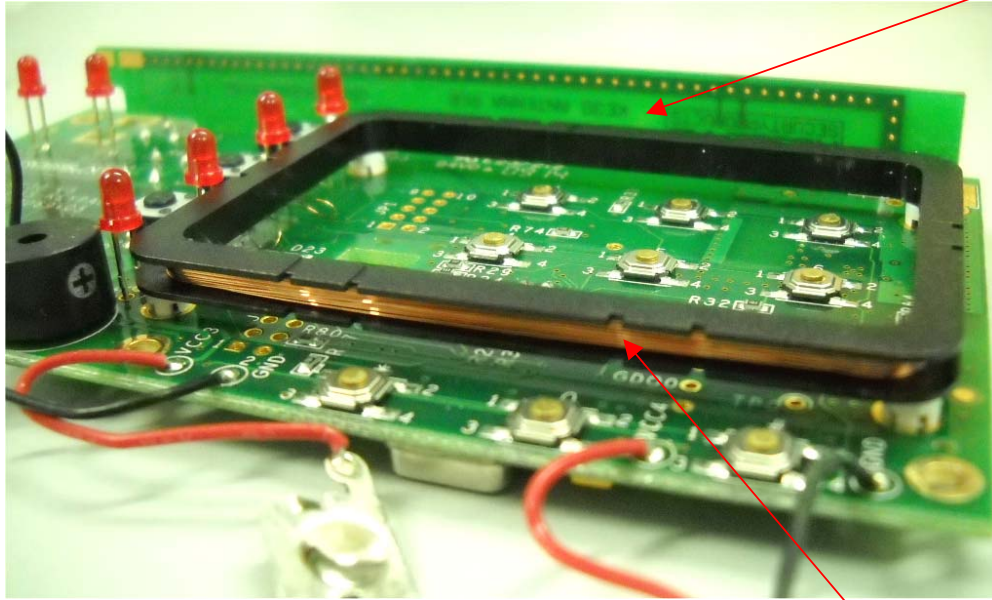

INTERNAL PHOTOGRAPHS

This document contains 8 photographs

Photograph No.1
KE-30G keypad internal view

Photograph No.2
KE-30G keypad internal view

Photograph No.3
KE-30G keypad PCB top view

Photograph No.4
KE-30G keypad PCB second side view

Photograph No.5
KE-30G keypad PCB side view

Transceiver
printed antenna
(433.92 MHz)

Photograph No.6
KE-30G keypad RFID antenna

Transceiver
printed antenna
(433.92 MHz)

RFID antenna
(125 kHz)

Photograph No.7
PCB without shielding

Photograph No.8
PCB without shielding