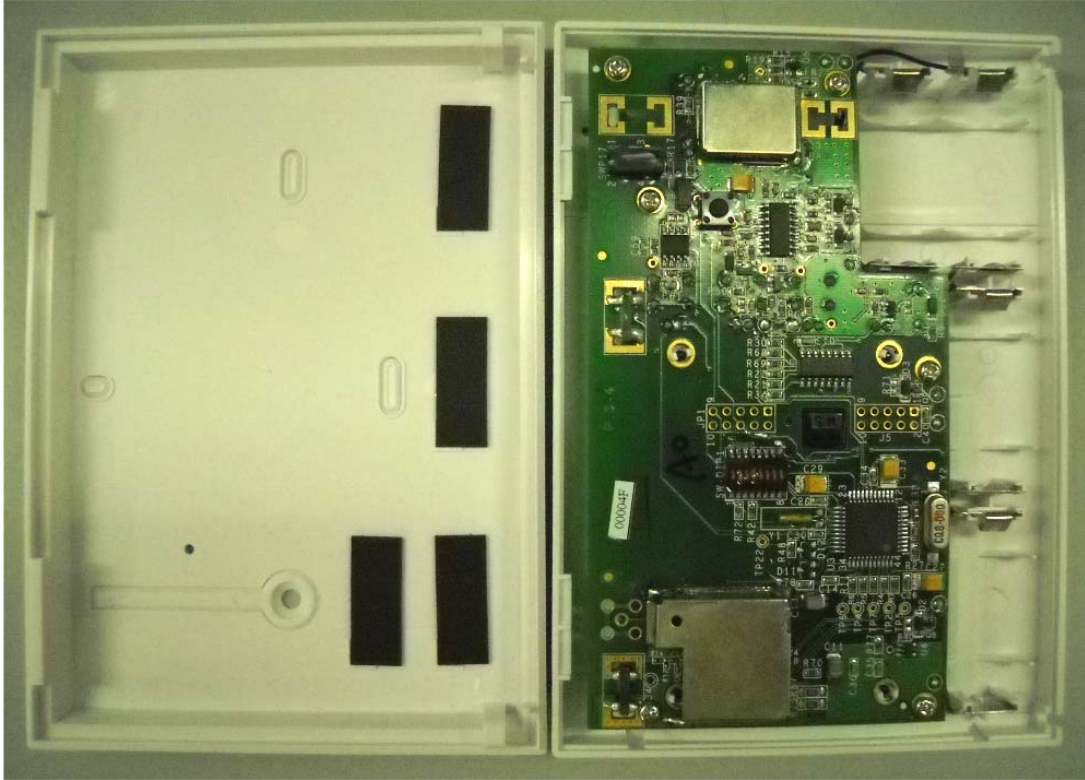

INTERNAL PHOTOGRAPHS

This document contains 8 photographs

Photograph No.1
KE-30G keypad internal view

Photograph No.2
KE-30G keypad internal view

Photograph No.3
KE-30G keypad PCB top view

Photograph No.4
KE-30G keypad PCB second side view

Photograph No.5
KE-30G keypad PCB side view

Transceiver
printed antenna
(433.92 MHz)

Photograph No.6
KE-30G keypad RFID antenna

Transceiver
printed antenna
(433.92 MHz)

RFID antenna
(125 kHz)

Photograph No.7
PCB without shielding