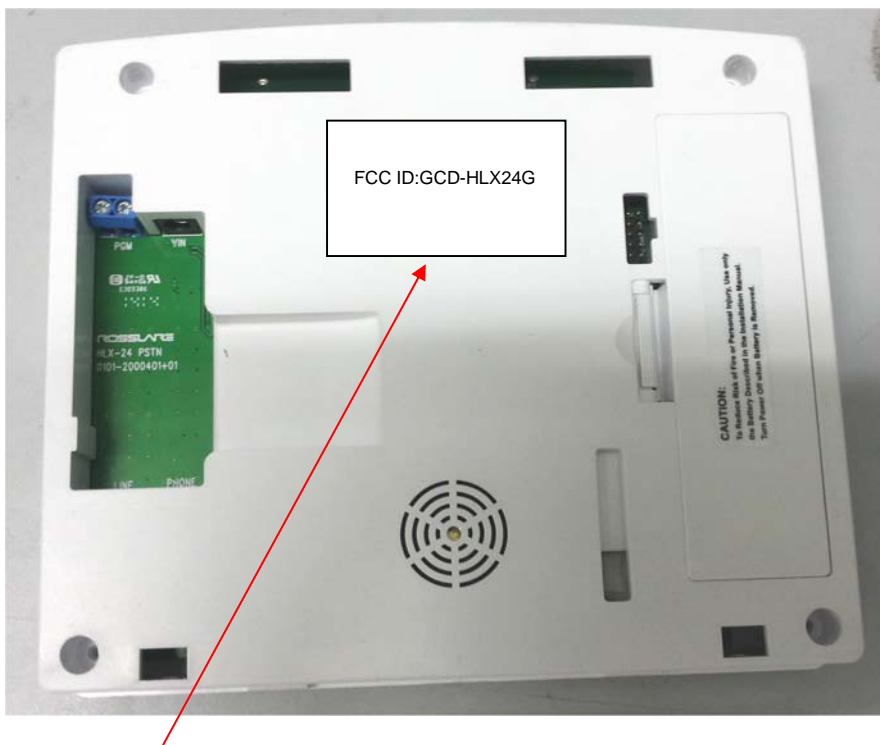

### Label

The label is affixed on the rear side of the wireless security panel as shown below. The label material is synthetic paper with back adhesive and PP coating.

### Label location

The label with FCC ID:GCD-HLX24G will be located here.