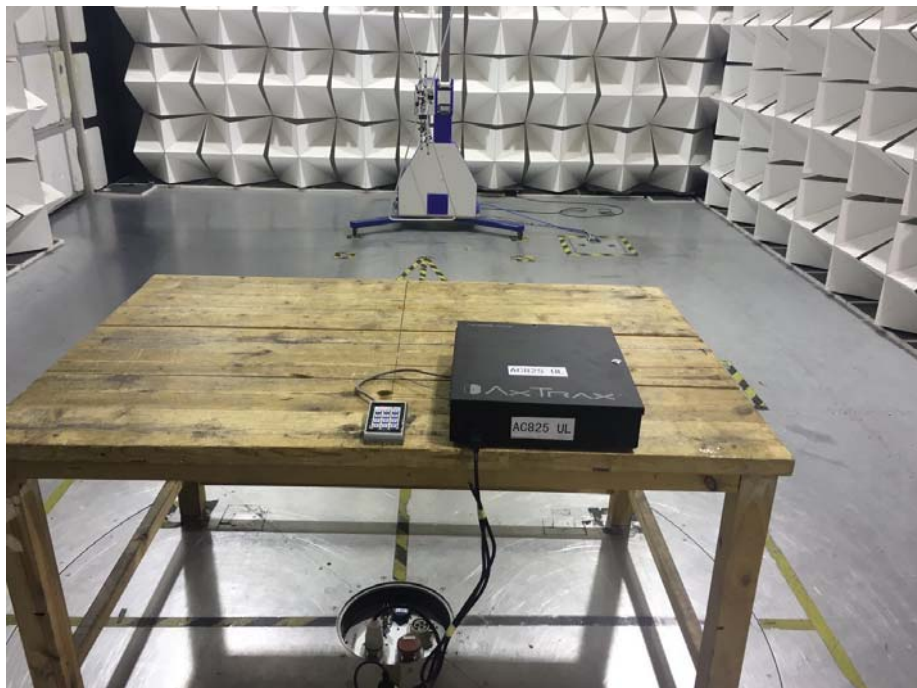

Model AYC-Q6355 Photographs of Testing

Radiation Emission Test Setup

Below 30MHz at Test Site 2#

From 30MHz to 1GHz at Test Site 2#

Photograph –Conducted Disturbance at Mains Terminal Test Setup