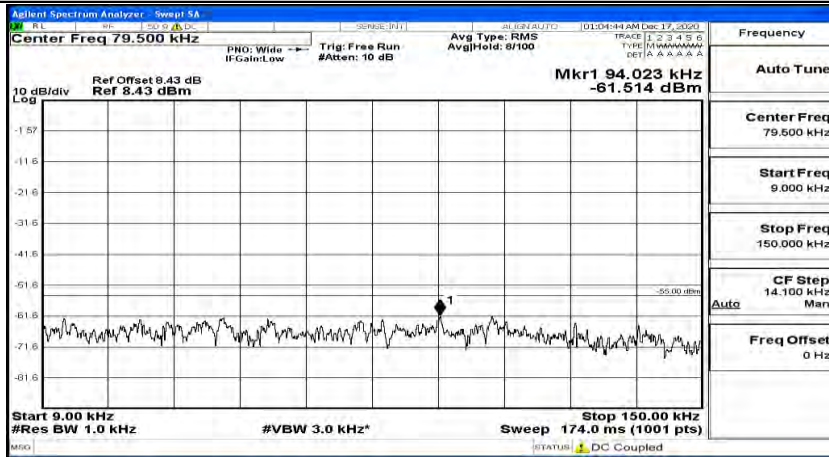

(Channel Bandwidth:20 MHz)_HCH_QPSK_1RB#99

(Channel Bandwidth:20 MHz)_LCH_16QAM_1RB#0

(Channel Bandwidth:20 MHz) LCH_16QAM_1RB#49

(Channel Bandwidth:20 MHz) LCH_16QAM_1RB#99

(Channel Bandwidth:20 MHz)_MCH_16QAM_1RB#0