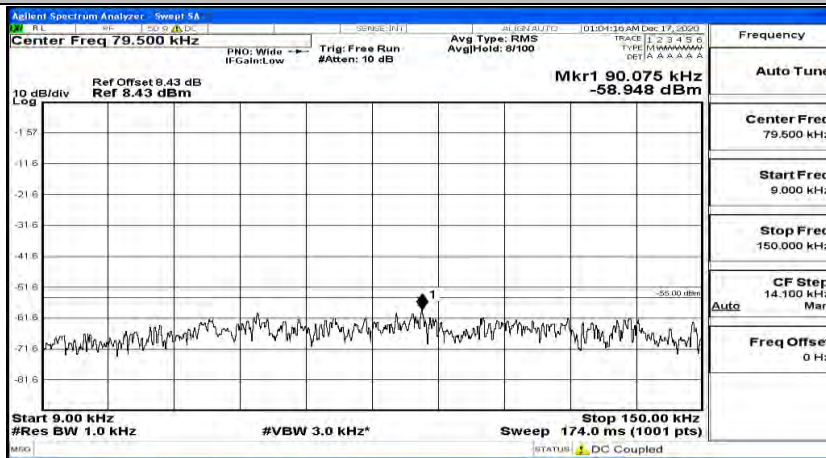

(Channel Bandwidth:20 MHz)_MCH_QPSK_1RB#49