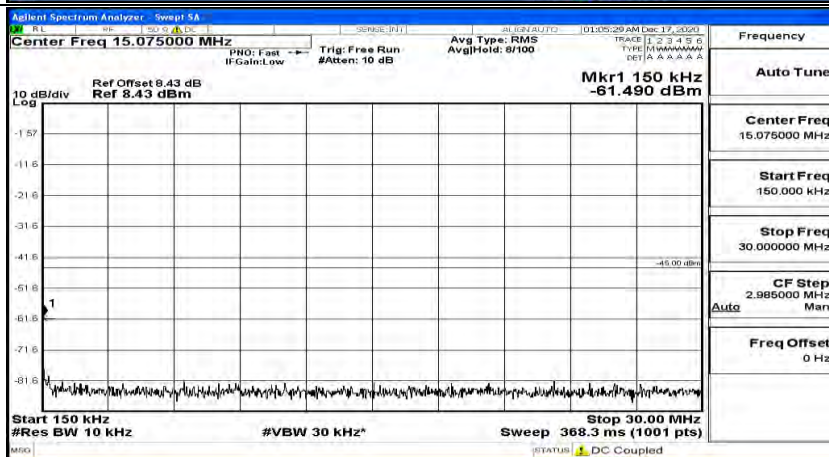

(Channel Bandwidth:20 MHz)_MCH_QPSK_1RB#0

(Channel Bandwidth:20 MHz)_MCH_QPSK_1RB#49

(Channel Bandwidth:20 MHz)_MCH_QPSK_1RB#99

(Channel Bandwidth:20 MHz)_HCH_QPSK_1RB#0

(Channel Bandwidth:20 MHz)_HCH_QPSK_1RB#49