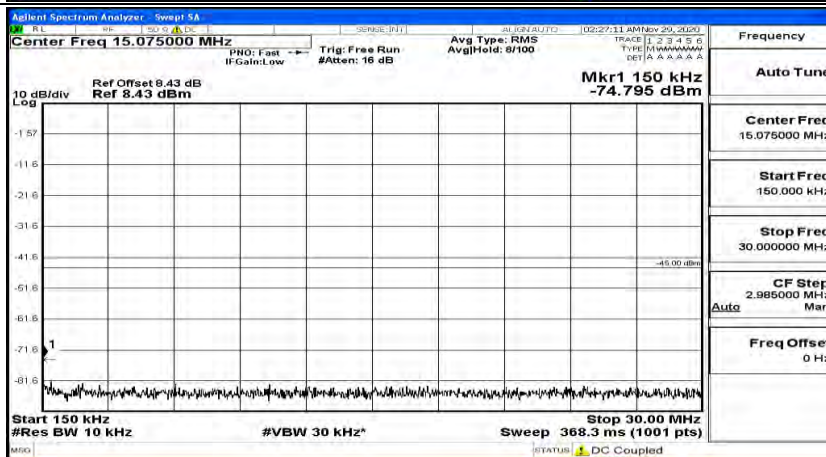

(Channel Bandwidth:15 MHz)_HCH_16QAM_1RB#37

(Channel Bandwidth:15 MHz)_HCH_16QAM_1RB#74

Channel Bandwidth: 20 MHz

(Channel Bandwidth:20 MHz)_LCH_QPSK_1RB#0

(Channel Bandwidth:20 MHz)_LCH_QPSK_1RB#49

(Channel Bandwidth:20 MHz)_LCH_QPSK_1RB#99

(Channel Bandwidth:20 MHz)_MCH_QPSK_1RB#0

(Channel Bandwidth:20 MHz)_MCH_QPSK_1RB#49

(Channel Bandwidth:20 MHz)_MCH_QPSK_1RB#99

(Channel Bandwidth:20 MHz)_HCH_QPSK_1RB#0

(Channel Bandwidth:20 MHz)_HCH_QPSK_1RB#49