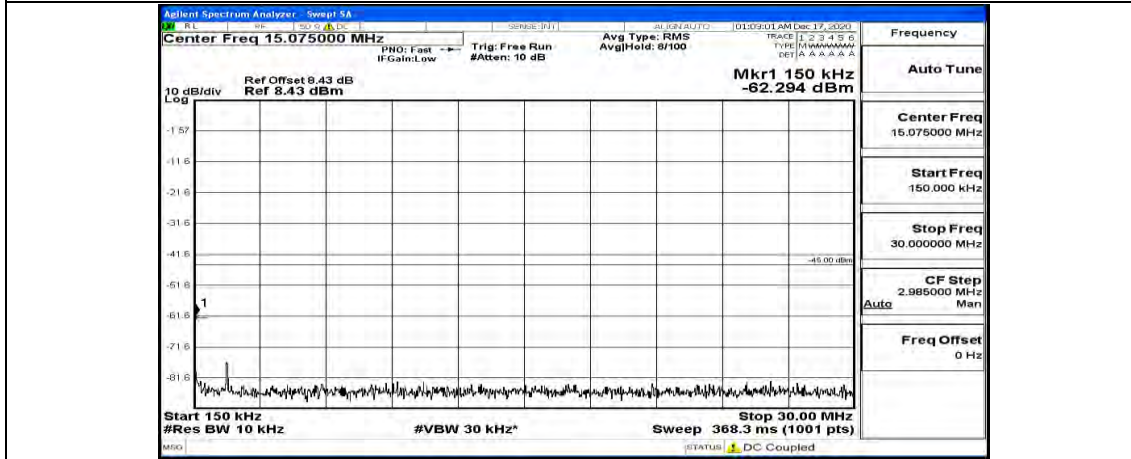

(Channel Bandwidth:15 MHz)_HCH_16QAM_1RB#37

(Channel Bandwidth:15 MHz)_HCH_16QAM_1RB#74

Channel Bandwidth: 20 MHz

(Channel Bandwidth:20 MHz)_LCH_QPSK_1RB#0

(Channel Bandwidth:20 MHz)_LCH_QPSK_1RB#49

(Channel Bandwidth:20 MHz)_LCH_QPSK_1RB#99

(Channel Bandwidth:20 MHz)_MCH_QPSK_1RB#0

(Channel Bandwidth:20 MHz)_MCH_QPSK_1RB#49

(Channel Bandwidth:20 MHz)_MCH_QPSK_1RB#99

(Channel Bandwidth:20 MHz)_HCH_QPSK_1RB#0

(Channel Bandwidth:20 MHz)_HCH_QPSK_1RB#49