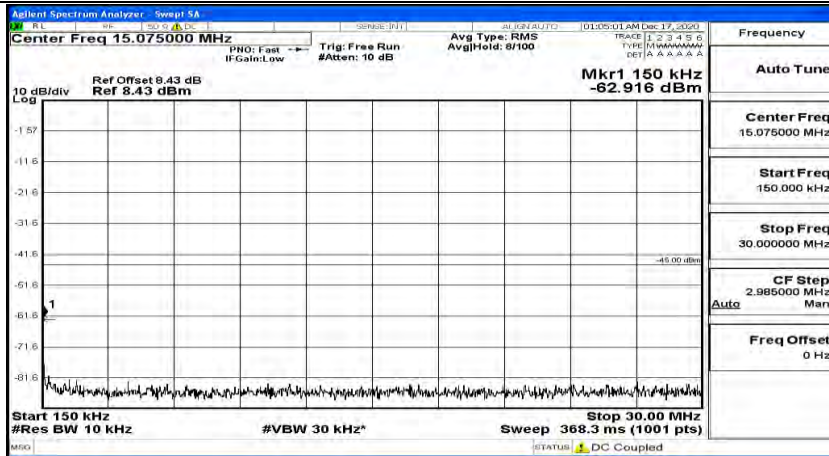

(Channel Bandwidth:20 MHz)_MCH_16QAM_1RB#99