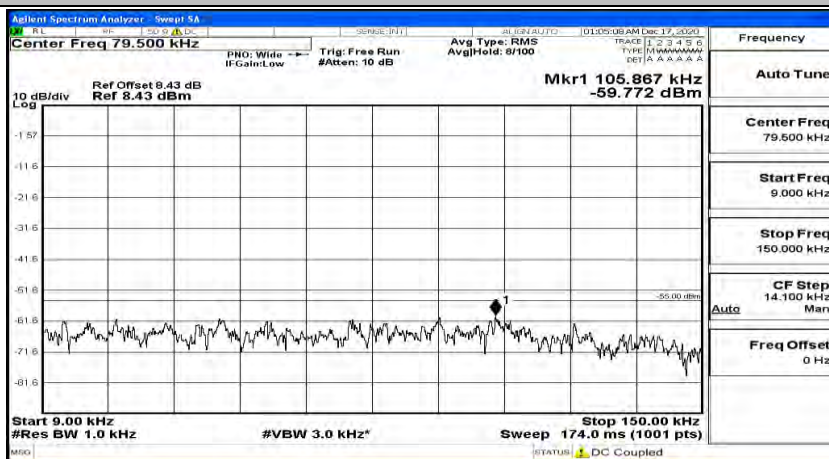

(Channel Bandwidth:20 MHz)_MCH_16QAM_1RB#99