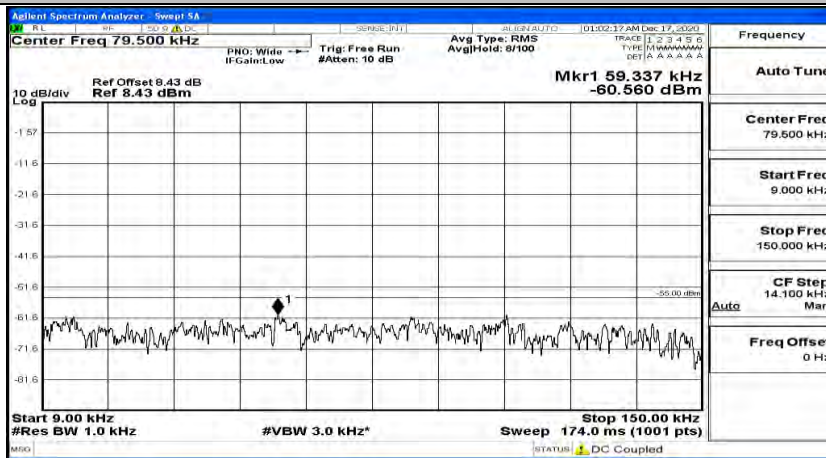

(Channel Bandwidth:15 MHz)_HCH_16QAM_1RB#37

(Channel Bandwidth:15 MHz)_HCH_16QAM_1RB#74

Channel Bandwidth: 20 MHz

(Channel Bandwidth:20 MHz)_LCH_QPSK_1RB#0

(Channel Bandwidth:20 MHz)_LCH_QPSK_1RB#49

(Channel Bandwidth:20 MHz)_LCH_QPSK_1RB#99