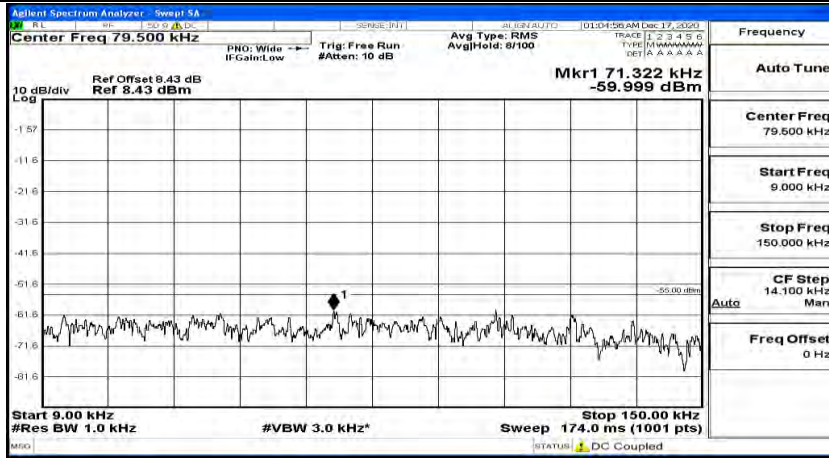

(Channel Bandwidth:20 MHz)_MCH_16QAM_1RB#99