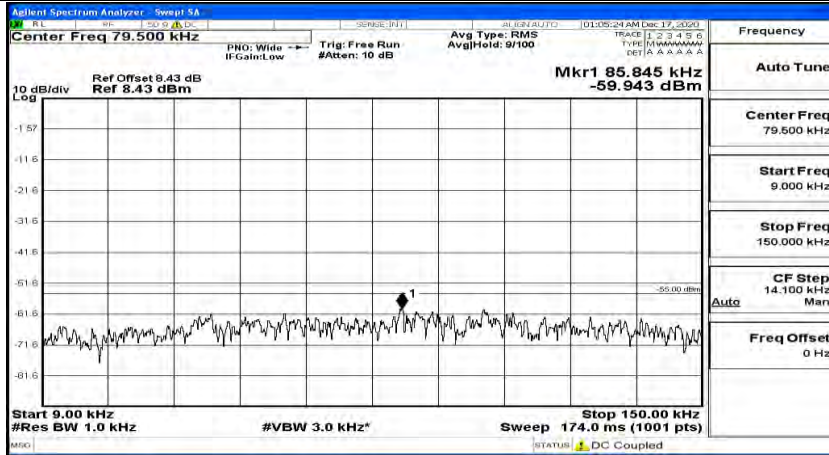

(Channel Bandwidth:20 MHz)_MCH_QPSK_1RB#0

(Channel Bandwidth:20 MHz)_MCH_QPSK_1RB#49

(Channel Bandwidth:20 MHz)_MCH_QPSK_1RB#99

(Channel Bandwidth:20 MHz)_HCH_QPSK_1RB#0

(Channel Bandwidth:20 MHz)_HCH_QPSK_1RB#49