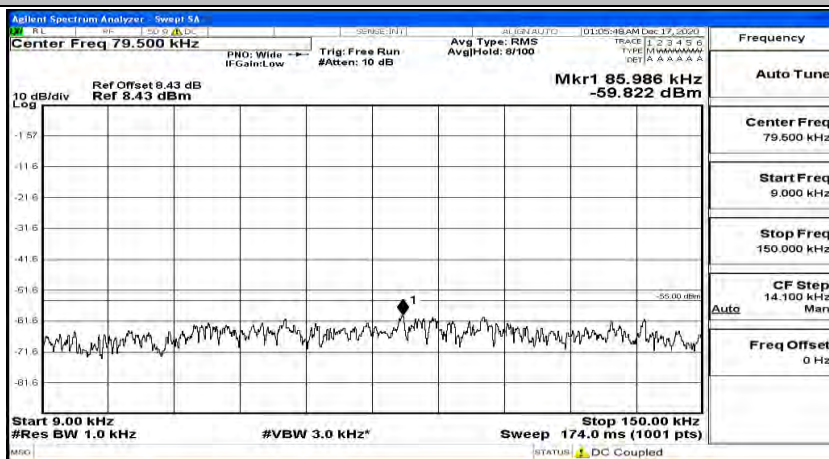

(Channel Bandwidth:20 MHz)_HCH_QPSK_1RB#99