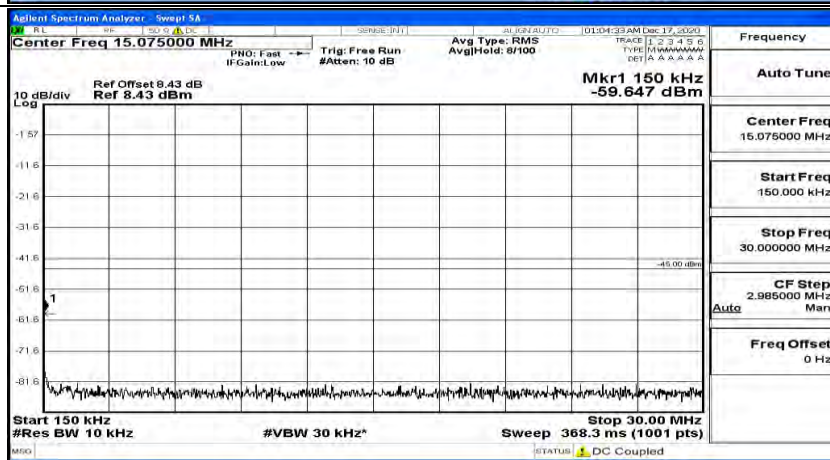

(Channel Bandwidth:20 MHz)_MCH_QPSK_1RB#0

(Channel Bandwidth:20 MHz)_MCH_QPSK_1RB#49

(Channel Bandwidth:20 MHz)_MCH_QPSK_1RB#99

(Channel Bandwidth:20 MHz)_HCH_QPSK_1RB#0

(Channel Bandwidth:20 MHz)_HCH_QPSK_1RB#49