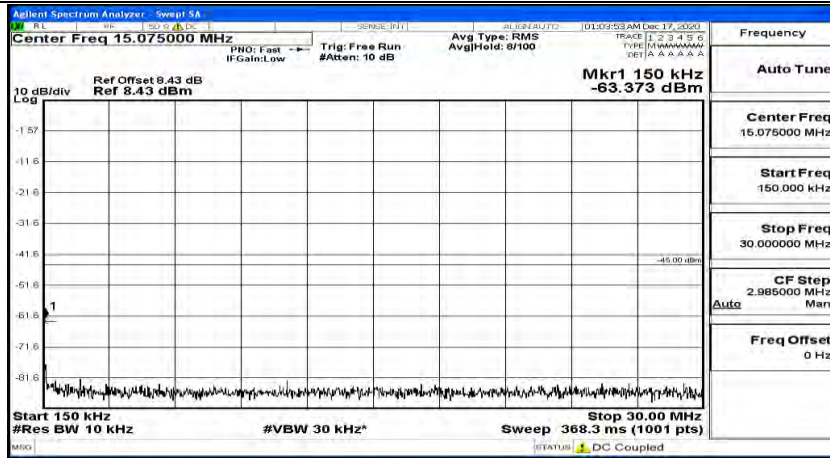

(Channel Bandwidth:20 MHz)_HCH_QPSK_1RB#99

(Channel Bandwidth:20 MHz)_LCH_16QAM_1RB#0

(Channel Bandwidth:20 MHz) LCH_16QAM_1RB#49

(Channel Bandwidth:20 MHz) LCH_16QAM_1RB#99

(Channel Bandwidth:20 MHz)_MCH_16QAM_1RB#0