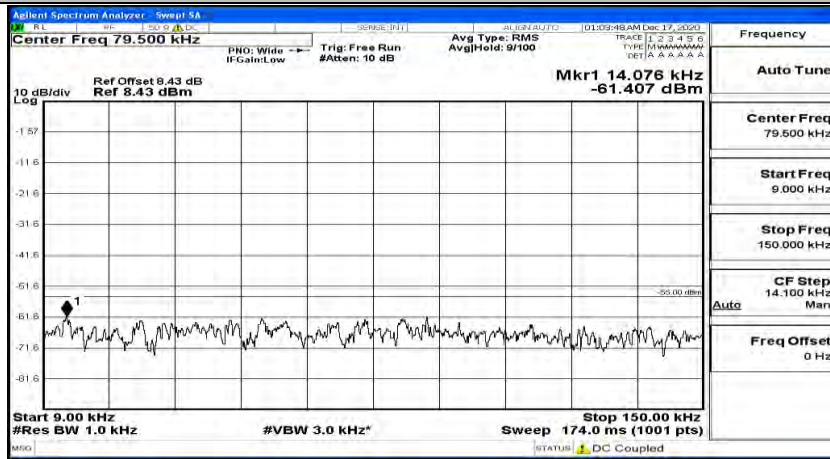

(Channel Bandwidth:20 MHz)_HCH_QPSK_1RB#99

(Channel Bandwidth:20 MHz)_LCH_16QAM_1RB#0

(Channel Bandwidth:20 MHz) LCH_16QAM_1RB#49

(Channel Bandwidth:20 MHz) LCH_16QAM_1RB#99

(Channel Bandwidth:20 MHz)_MCH_16QAM_1RB#0