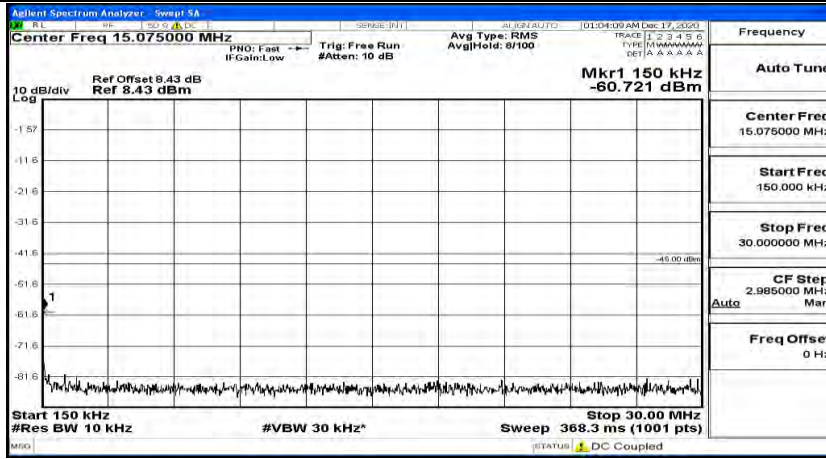

(Channel Bandwidth:15 MHz)_HCH_16QAM_1RB#37

(Channel Bandwidth:15 MHz)_HCH_16QAM_1RB#74

Channel Bandwidth: 20 MHz

(Channel Bandwidth:20 MHz)_LCH_QPSK_1RB#0

(Channel Bandwidth:20 MHz)_LCH_QPSK_1RB#49

(Channel Bandwidth:20 MHz)_LCH_QPSK_1RB#99

(Channel Bandwidth:20 MHz)_MCH_QPSK_1RB#0

(Channel Bandwidth:20 MHz)_MCH_QPSK_1RB#49

(Channel Bandwidth:20 MHz)_MCH_QPSK_1RB#99

(Channel Bandwidth:20 MHz)_HCH_QPSK_1RB#0

(Channel Bandwidth:20 MHz)_HCH_QPSK_1RB#49