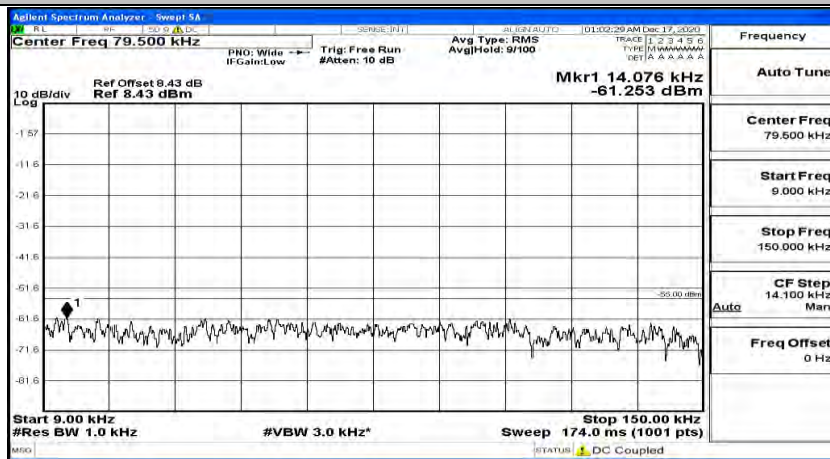

(Channel Bandwidth:15 MHz)_HCH_16QAM_1RB#37

(Channel Bandwidth:15 MHz)_HCH_16QAM_1RB#74

Channel Bandwidth: 20 MHz

(Channel Bandwidth:20 MHz)_LCH_QPSK_1RB#0

(Channel Bandwidth:20 MHz)_LCH_QPSK_1RB#49

(Channel Bandwidth:20 MHz)_LCH_QPSK_1RB#99

(Channel Bandwidth:20 MHz)_MCH_QPSK_1RB#0

(Channel Bandwidth:20 MHz)_MCH_QPSK_1RB#49

(Channel Bandwidth:20 MHz)_MCH_QPSK_1RB#99

(Channel Bandwidth:20 MHz)_HCH_QPSK_1RB#0

(Channel Bandwidth:20 MHz)_HCH_QPSK_1RB#49