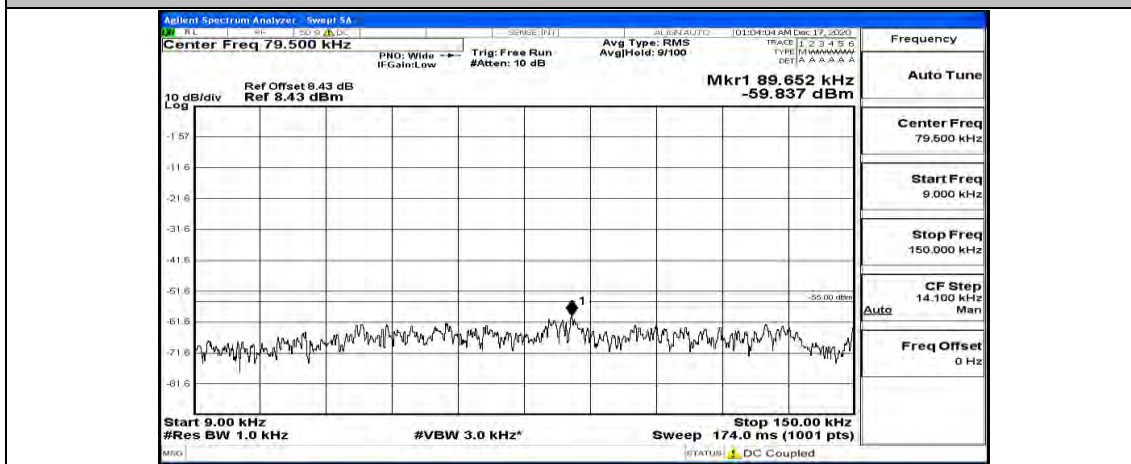

(Channel Bandwidth:20 MHz)_MCH_QPSK_1RB#0