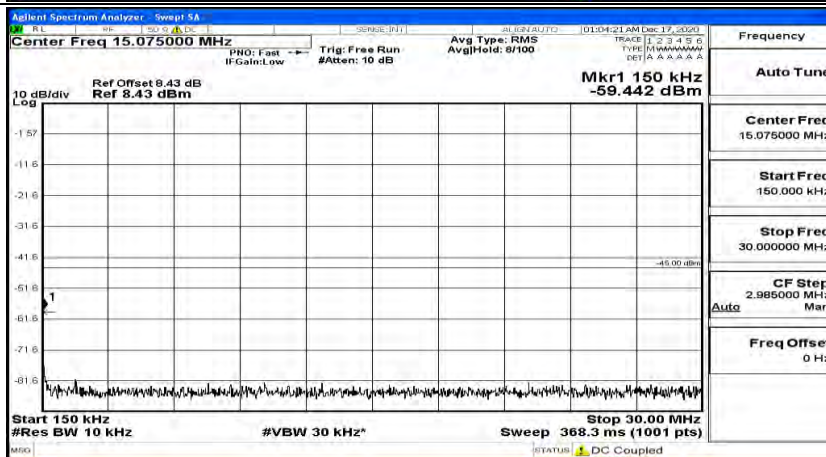

(Channel Bandwidth:15 MHz)_HCH_16QAM_1RB#37

(Channel Bandwidth:15 MHz)_HCH_16QAM_1RB#74

Channel Bandwidth: 20 MHz

(Channel Bandwidth:20 MHz)_LCH_QPSK_1RB#0

(Channel Bandwidth:20 MHz)_LCH_QPSK_1RB#49

(Channel Bandwidth:20 MHz)_LCH_QPSK_1RB#99

(Channel Bandwidth:20 MHz)_MCH_QPSK_1RB#0

(Channel Bandwidth:20 MHz)_MCH_QPSK_1RB#49

(Channel Bandwidth:20 MHz)_MCH_QPSK_1RB#99

(Channel Bandwidth:20 MHz)_HCH_QPSK_1RB#0

(Channel Bandwidth:20 MHz)_HCH_QPSK_1RB#49