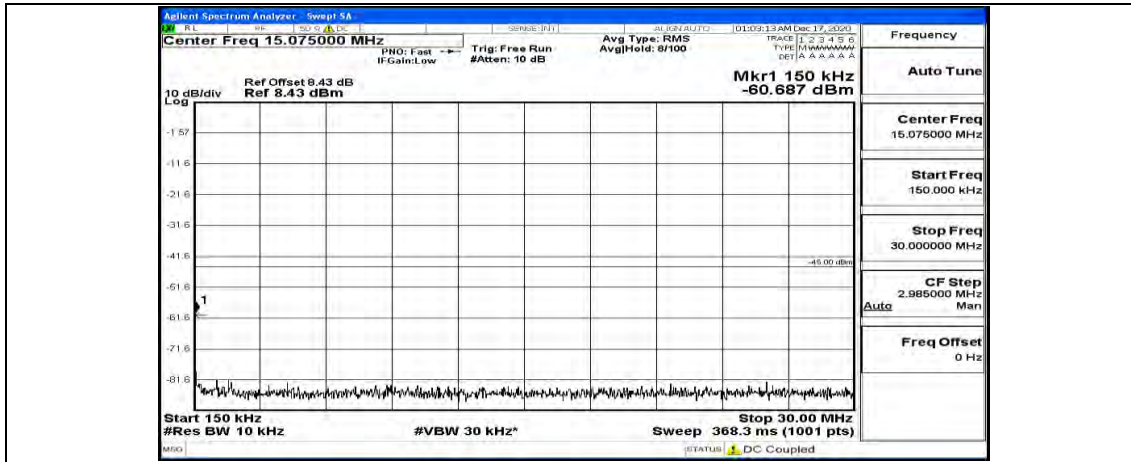

(Channel Bandwidth:15 MHz)_HCH_16QAM_1RB#37

(Channel Bandwidth:15 MHz)_HCH_16QAM_1RB#74

Channel Bandwidth: 20 MHz

(Channel Bandwidth:20 MHz)_LCH_QPSK_1RB#0

(Channel Bandwidth:20 MHz)_LCH_QPSK_1RB#49

(Channel Bandwidth:20 MHz)_LCH_QPSK_1RB#99

(Channel Bandwidth:20 MHz)_MCH_QPSK_1RB#0

(Channel Bandwidth:20 MHz)_MCH_QPSK_1RB#49

(Channel Bandwidth:20 MHz)_MCH_QPSK_1RB#99

(Channel Bandwidth:20 MHz)_HCH_QPSK_1RB#0

(Channel Bandwidth:20 MHz)_HCH_QPSK_1RB#49