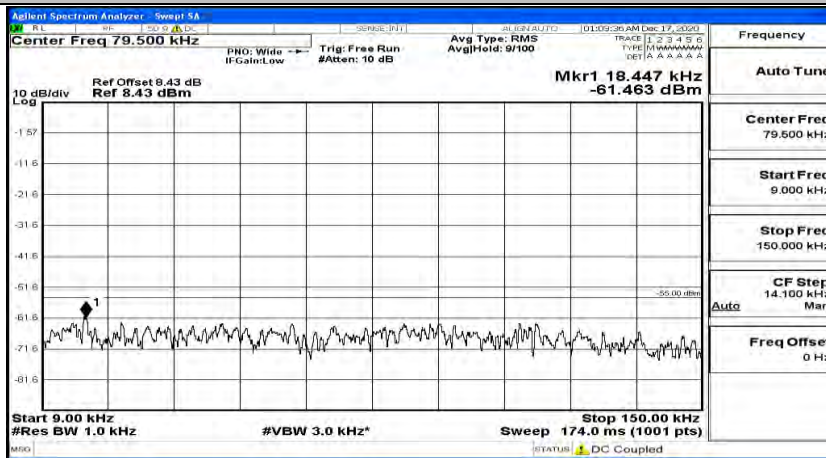

(Channel Bandwidth:20 MHz)_HCH_QPSK_1RB#99

(Channel Bandwidth:20 MHz)_LCH_16QAM_1RB#0

(Channel Bandwidth:20 MHz) LCH_16QAM_1RB#49

(Channel Bandwidth:20 MHz) LCH_16QAM_1RB#99

(Channel Bandwidth:20 MHz)_MCH_16QAM_1RB#0