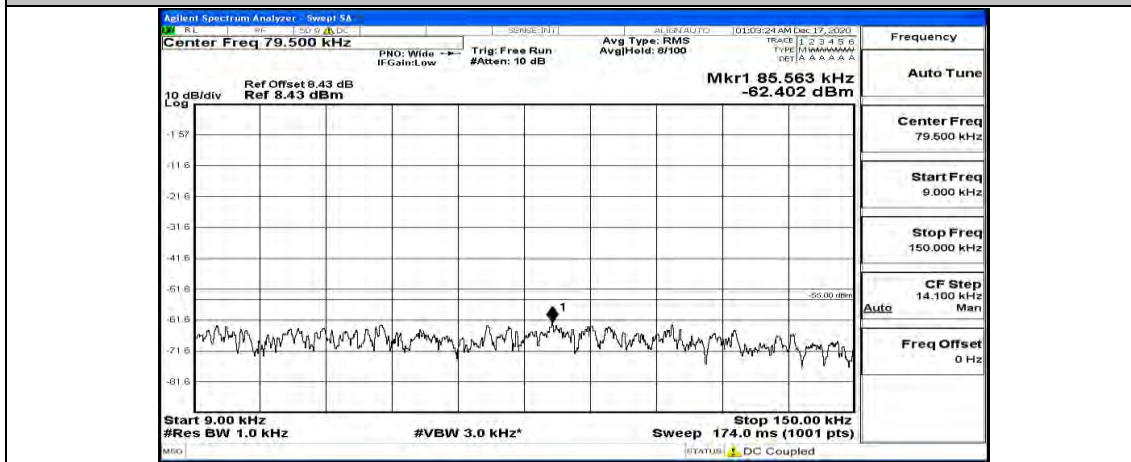

(Channel Bandwidth:20 MHz)_LCH_16QAM_1RB#0