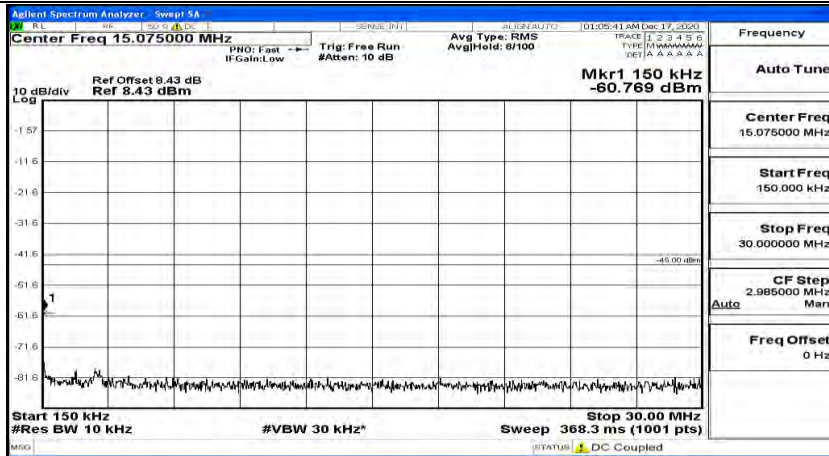

(Channel Bandwidth:20 MHz)_MCH_QPSK_1RB#0

(Channel Bandwidth:20 MHz)_MCH_QPSK_1RB#49

(Channel Bandwidth:20 MHz)_MCH_QPSK_1RB#99

(Channel Bandwidth:20 MHz)_HCH_QPSK_1RB#0

(Channel Bandwidth:20 MHz)_HCH_QPSK_1RB#49