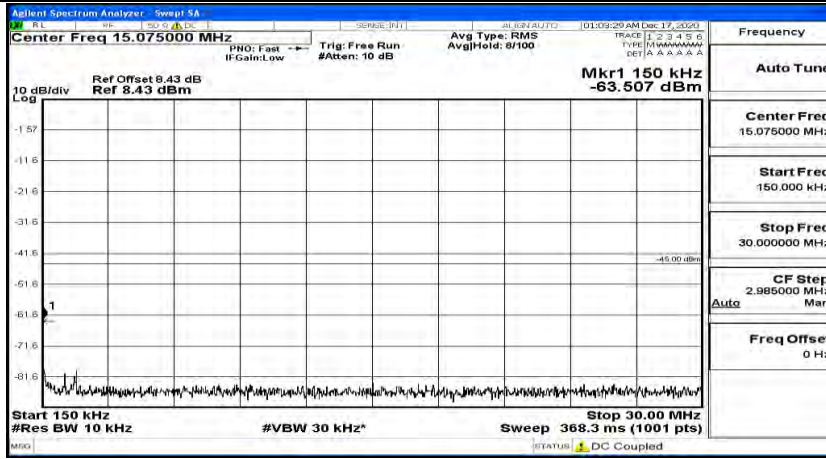

(Channel Bandwidth:20 MHz)_MCH_QPSK_1RB#0

(Channel Bandwidth:20 MHz)_MCH_QPSK_1RB#49

(Channel Bandwidth:20 MHz)_MCH_QPSK_1RB#99

(Channel Bandwidth:20 MHz)_HCH_QPSK_1RB#0

(Channel Bandwidth:20 MHz)_HCH_QPSK_1RB#49

(Channel Bandwidth:20 MHz)_HCH_QPSK_1RB#99

(Channel Bandwidth:20 MHz)_LCH_16QAM_1RB#0

(Channel Bandwidth:20 MHz) LCH_16QAM_1RB#49

(Channel Bandwidth:20 MHz) LCH_16QAM_1RB#99

(Channel Bandwidth:20 MHz)_MCH_16QAM_1RB#0