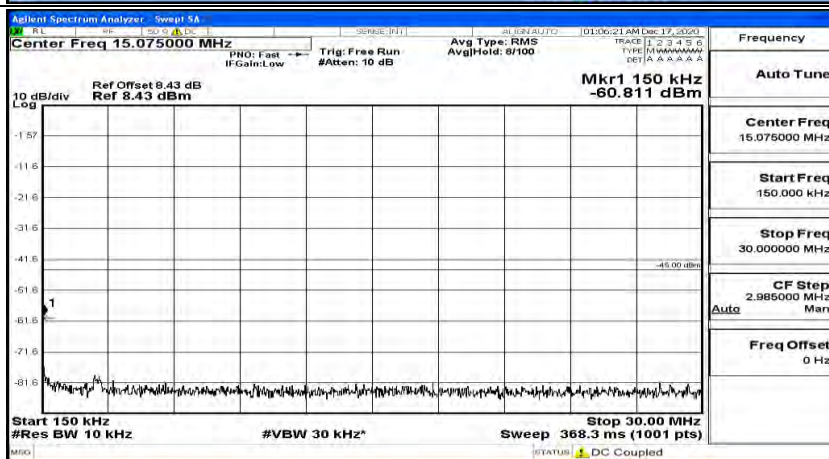

(Channel Bandwidth:20 MHz)_MCH_16QAM_1RB#49

(Channel Bandwidth:20 MHz)_MCH_16QAM_1RB#99

(Channel Bandwidth:20 MHz)_HCH_16QAM_1RB#0

(Channel Bandwidth:20 MHz) HCH_16QAM_1RB#49

(Channel Bandwidth:20 MHz)_HCH_16QAM_1RB#99