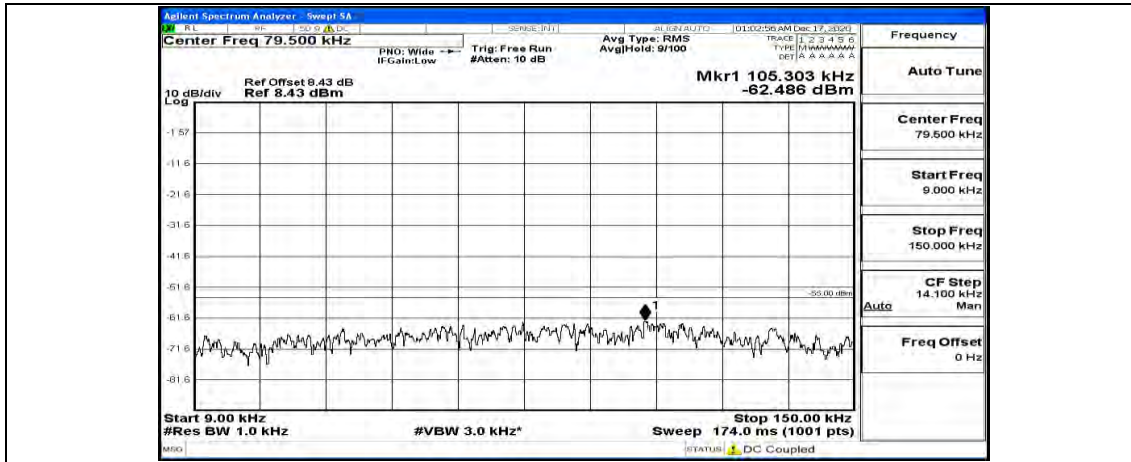

(Channel Bandwidth:15 MHz)_HCH_16QAM_1RB#37

(Channel Bandwidth:15 MHz)_HCH_16QAM_1RB#74

Channel Bandwidth: 20 MHz

(Channel Bandwidth:20 MHz)_LCH_QPSK_1RB#0

(Channel Bandwidth:20 MHz)_LCH_QPSK_1RB#49

(Channel Bandwidth:20 MHz)_LCH_QPSK_1RB#99

(Channel Bandwidth:20 MHz)_MCH_QPSK_1RB#0

(Channel Bandwidth:20 MHz)_MCH_QPSK_1RB#49

(Channel Bandwidth:20 MHz)_MCH_QPSK_1RB#99

(Channel Bandwidth:20 MHz)_HCH_QPSK_1RB#0

(Channel Bandwidth:20 MHz)_HCH_QPSK_1RB#49