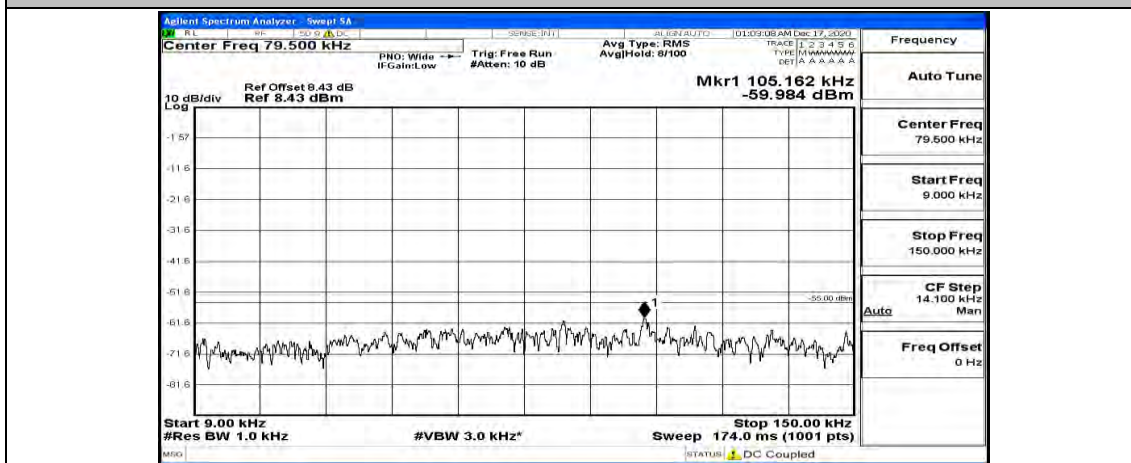

(Channel Bandwidth:15 MHz)_HCH_16QAM_1RB#37

(Channel Bandwidth:15 MHz)_HCH_16QAM_1RB#74

Channel Bandwidth: 20 MHz

(Channel Bandwidth:20 MHz)_LCH_QPSK_1RB#0

(Channel Bandwidth:20 MHz)_LCH_QPSK_1RB#49

(Channel Bandwidth:20 MHz)_LCH_QPSK_1RB#99

(Channel Bandwidth:20 MHz)_MCH_QPSK_1RB#0

(Channel Bandwidth:20 MHz)_MCH_QPSK_1RB#49

(Channel Bandwidth:20 MHz)_MCH_QPSK_1RB#99

(Channel Bandwidth:20 MHz)_HCH_QPSK_1RB#0

(Channel Bandwidth:20 MHz)_HCH_QPSK_1RB#49