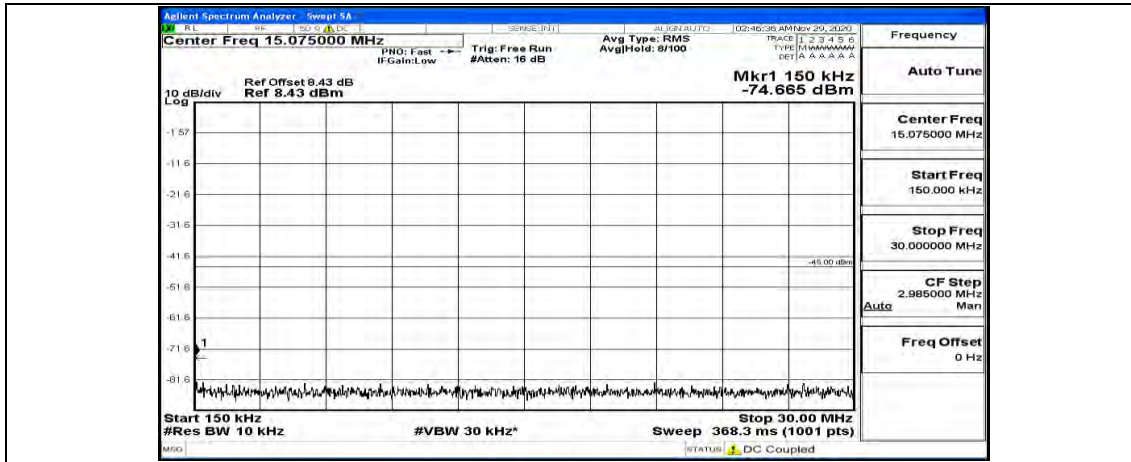

(Channel Bandwidth:20 MHz)_MCH_QPSK_1RB#0

(Channel Bandwidth:20 MHz)_MCH_QPSK_1RB#49

(Channel Bandwidth:20 MHz)_MCH_QPSK_1RB#99

(Channel Bandwidth:20 MHz)_HCH_QPSK_1RB#0

(Channel Bandwidth:20 MHz)_HCH_QPSK_1RB#49

(Channel Bandwidth:20 MHz)_HCH_QPSK_1RB#99

(Channel Bandwidth:20 MHz)_LCH_16QAM_1RB#0

(Channel Bandwidth:20 MHz) LCH_16QAM_1RB#49

(Channel Bandwidth:20 MHz) LCH_16QAM_1RB#99

(Channel Bandwidth:20 MHz)_MCH_16QAM_1RB#0