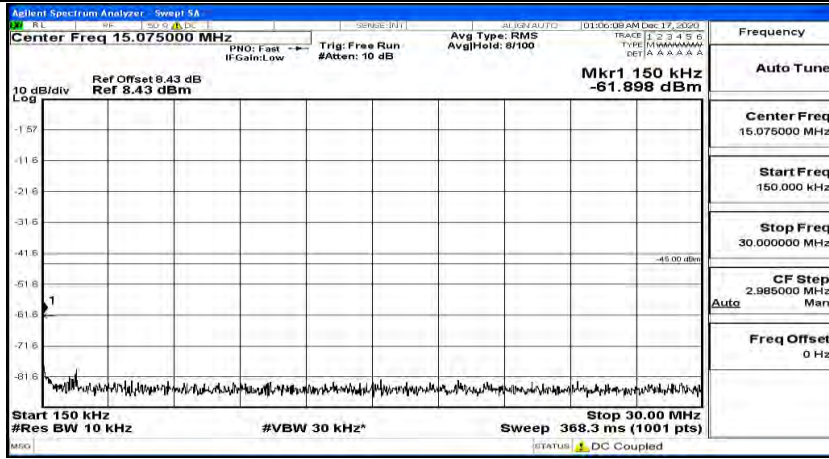

(Channel Bandwidth:20 MHz)_MCH_16QAM_1RB#49

(Channel Bandwidth:20 MHz)_MCH_16QAM_1RB#99

(Channel Bandwidth:20 MHz)_HCH_16QAM_1RB#0

(Channel Bandwidth:20 MHz) HCH_16QAM_1RB#49

(Channel Bandwidth:20 MHz)_HCH_16QAM_1RB#99