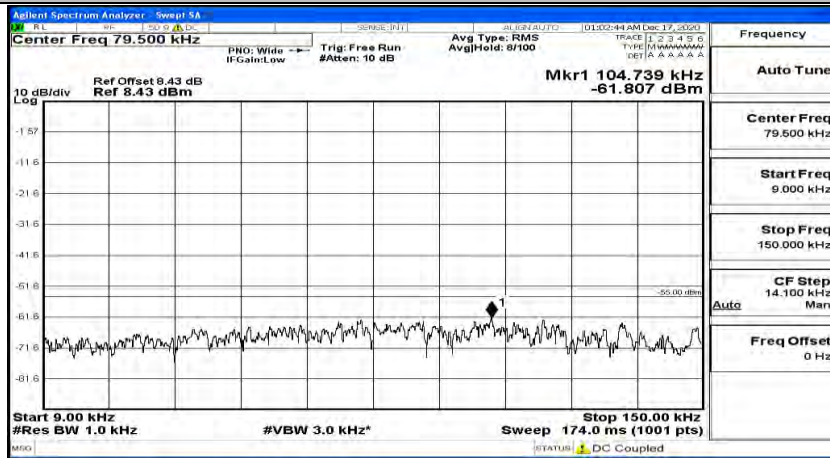

(Channel Bandwidth:15 MHz)_HCH_16QAM_1RB#37

(Channel Bandwidth:15 MHz)_HCH_16QAM_1RB#74

Channel Bandwidth: 20 MHz

(Channel Bandwidth:20 MHz)_LCH_QPSK_1RB#0

(Channel Bandwidth:20 MHz)_LCH_QPSK_1RB#49

(Channel Bandwidth:20 MHz)_LCH_QPSK_1RB#99