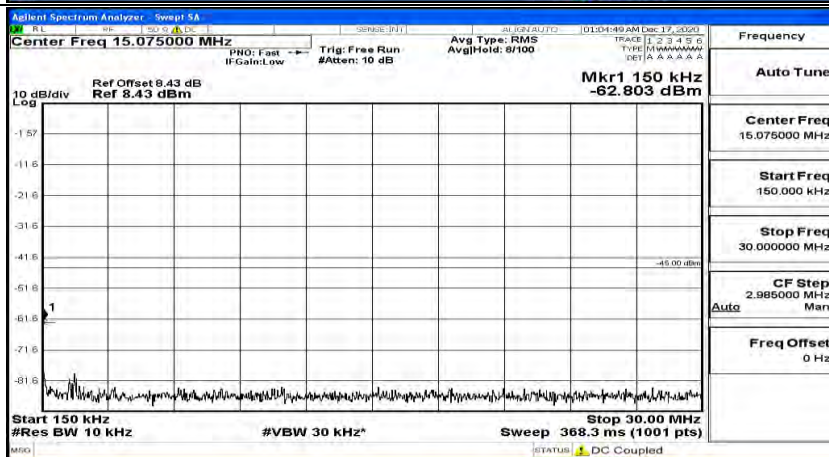

(Channel Bandwidth:20 MHz)_HCH_QPSK_1RB#99

(Channel Bandwidth:20 MHz)_LCH_16QAM_1RB#0

(Channel Bandwidth:20 MHz) LCH_16QAM_1RB#49

(Channel Bandwidth:20 MHz) LCH_16QAM_1RB#99

(Channel Bandwidth:20 MHz)_MCH_16QAM_1RB#0