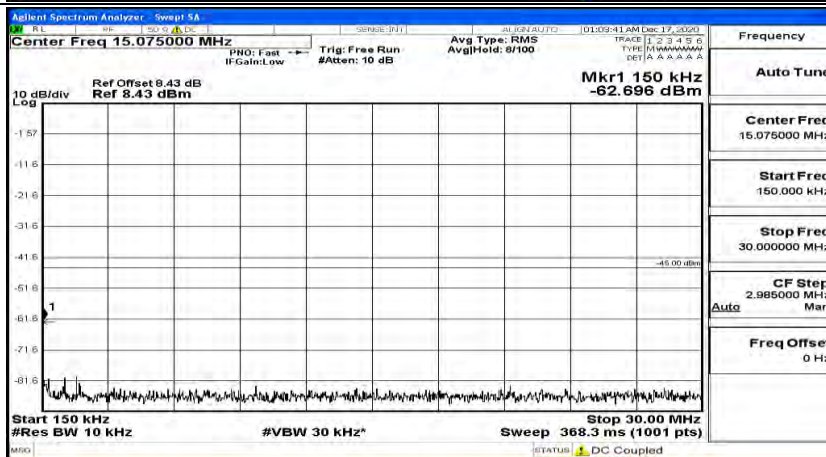

(Channel Bandwidth:20 MHz)_HCH_QPSK_1RB#99

(Channel Bandwidth:20 MHz)_LCH_16QAM_1RB#0

(Channel Bandwidth:20 MHz) LCH_16QAM_1RB#49

(Channel Bandwidth:20 MHz) LCH_16QAM_1RB#99

(Channel Bandwidth:20 MHz)_MCH_16QAM_1RB#0