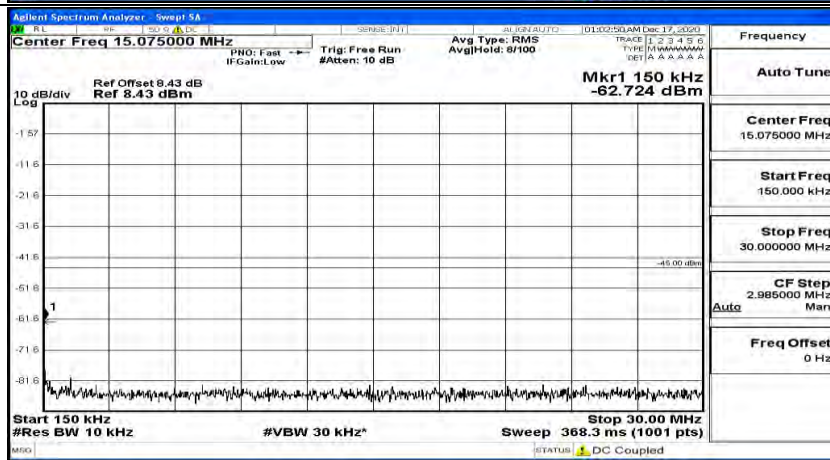

(Channel Bandwidth:15 MHz)_HCH_16QAM_1RB#37

(Channel Bandwidth:15 MHz)_HCH_16QAM_1RB#74

Channel Bandwidth: 20 MHz

(Channel Bandwidth:20 MHz)_LCH_QPSK_1RB#0

(Channel Bandwidth:20 MHz)_LCH_QPSK_1RB#49

(Channel Bandwidth:20 MHz)_LCH_QPSK_1RB#99

(Channel Bandwidth:20 MHz)_MCH_QPSK_1RB#0

(Channel Bandwidth:20 MHz)_MCH_QPSK_1RB#49

(Channel Bandwidth:20 MHz)_MCH_QPSK_1RB#99

(Channel Bandwidth:20 MHz)_HCH_QPSK_1RB#0

(Channel Bandwidth:20 MHz)_HCH_QPSK_1RB#49