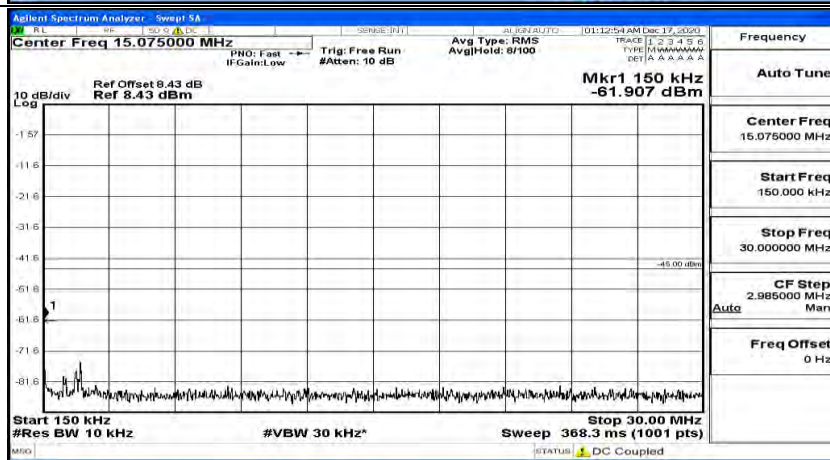

(Channel Bandwidth:15 MHz)_HCH_16QAM_1RB#37

(Channel Bandwidth:15 MHz)_HCH_16QAM_1RB#74

Channel Bandwidth: 20 MHz

(Channel Bandwidth:20 MHz)_LCH_QPSK_1RB#0

(Channel Bandwidth:20 MHz)_LCH_QPSK_1RB#49

(Channel Bandwidth:20 MHz)_LCH_QPSK_1RB#99

(Channel Bandwidth:20 MHz)_MCH_QPSK_1RB#0

(Channel Bandwidth:20 MHz)_MCH_QPSK_1RB#49

(Channel Bandwidth:20 MHz)_MCH_QPSK_1RB#99

(Channel Bandwidth:20 MHz)_HCH_QPSK_1RB#0

(Channel Bandwidth:20 MHz)_HCH_QPSK_1RB#49