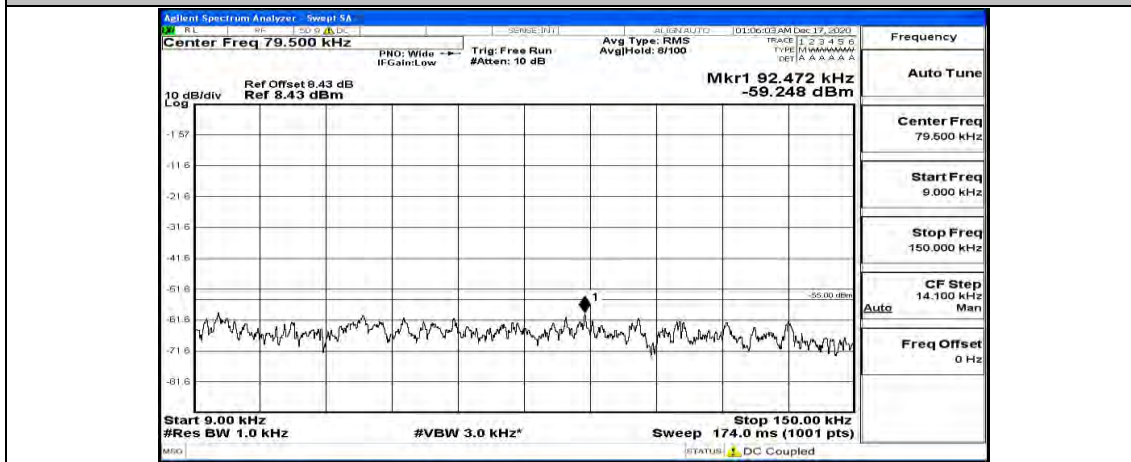

(Channel Bandwidth:20 MHz)_MCH_16QAM_1RB#49

(Channel Bandwidth:20 MHz)_MCH_16QAM_1RB#99

(Channel Bandwidth:20 MHz)_HCH_16QAM_1RB#0

(Channel Bandwidth:20 MHz) HCH_16QAM_1RB#49

(Channel Bandwidth:20 MHz)_HCH_16QAM_1RB#99