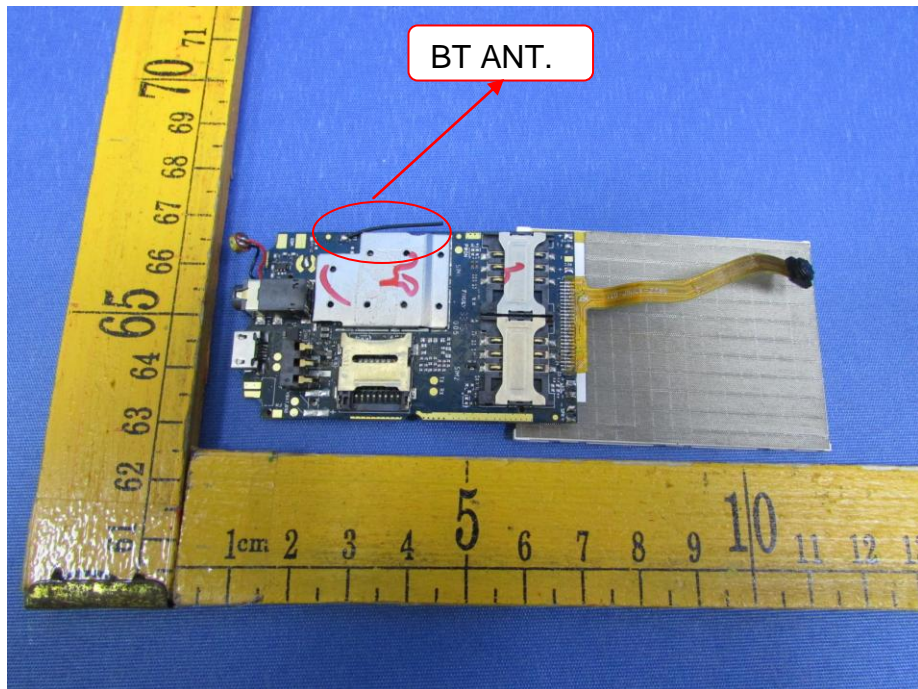

Appendix WTS16S1063220E_Photo