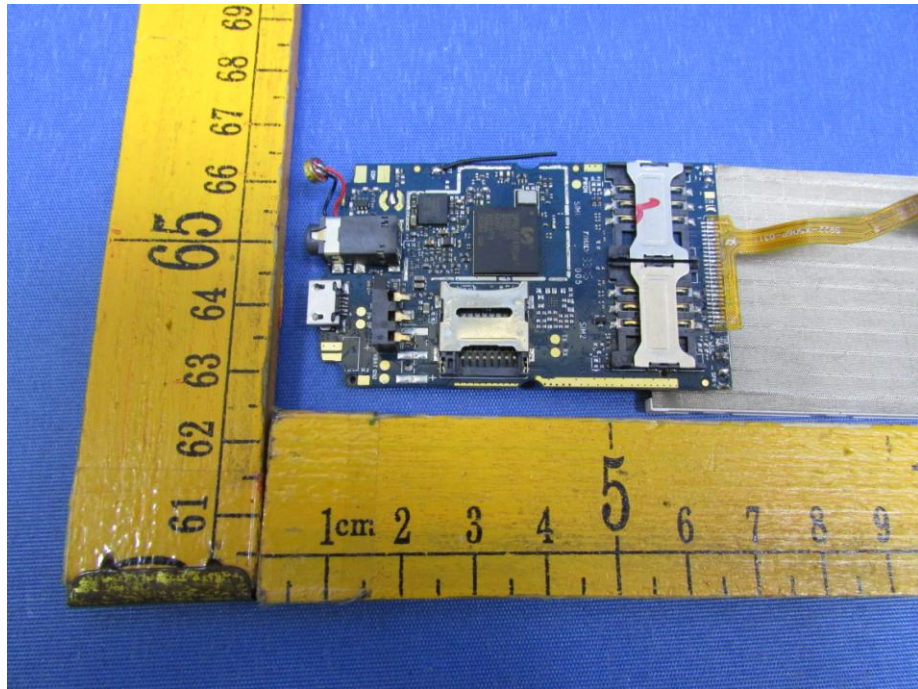

Appendix WTS16S1063220E_Photo