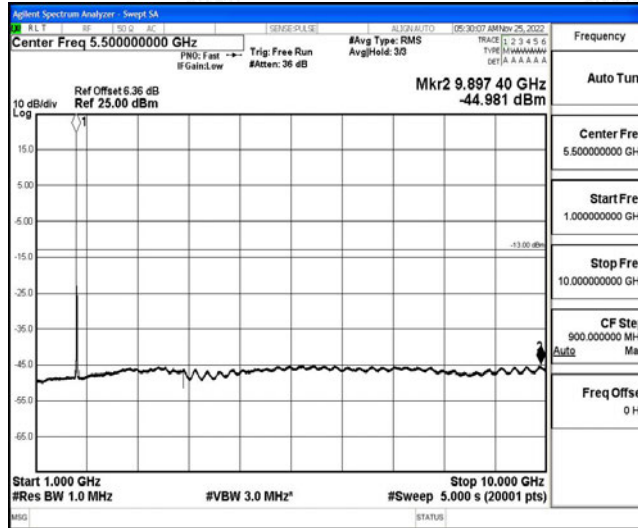

Band66-15MHz-16QAM-132047-1RB#0-Range1: 0.009~0.15MHz

Band66-15MHz-16QAM-132047-1RB#0-Range2:0.15~30MHz

Band66-15MHz-16QAM-132047-1RB#0-Range3:30~1000MHz

Band66-15MHz-16QAM-132047-1RB#0-Range4:1000~10000MHz