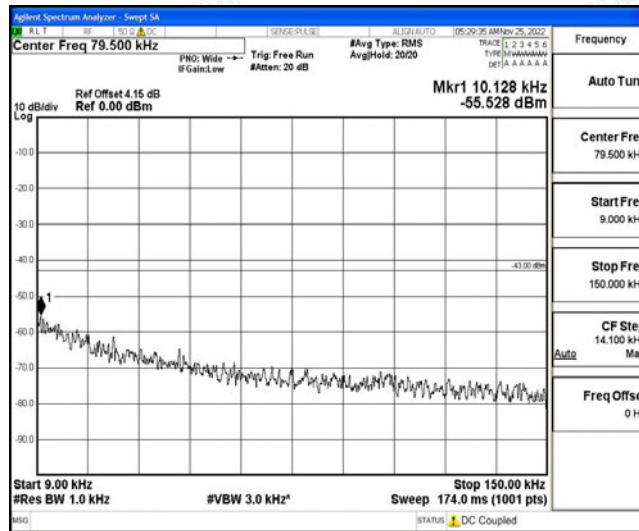

Band66-15MHz-16QAM-132047-1RB#0-Range1: 0.009~0.15MHz

Band66-15MHz-16QAM-132047-1RB#0-Range2:0.15~30MHz