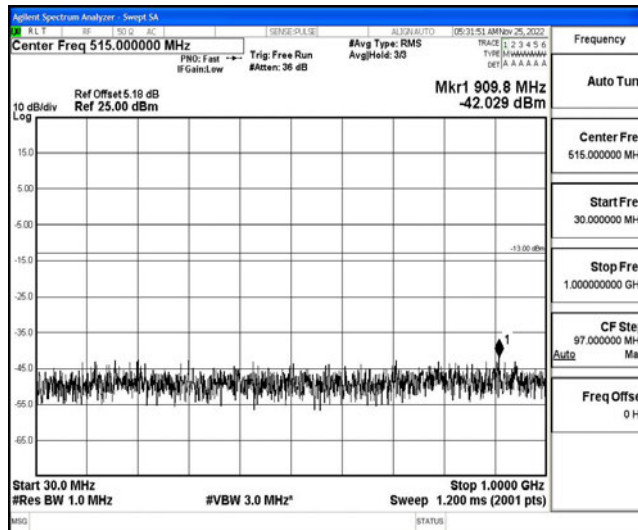

Band66-15MHz-16QAM-132047-1RB#0-Range5:10000~20000MHz

Band66-15MHz-16QAM-132322-1RB#0-Range1:0.009~0.15MHz

Band66-15MHz-16QAM-132322-1RB#0-Range2:0.15~30MHz

Band66-15MHz-16QAM-132322-1RB#0-Range3:30~1000MHz