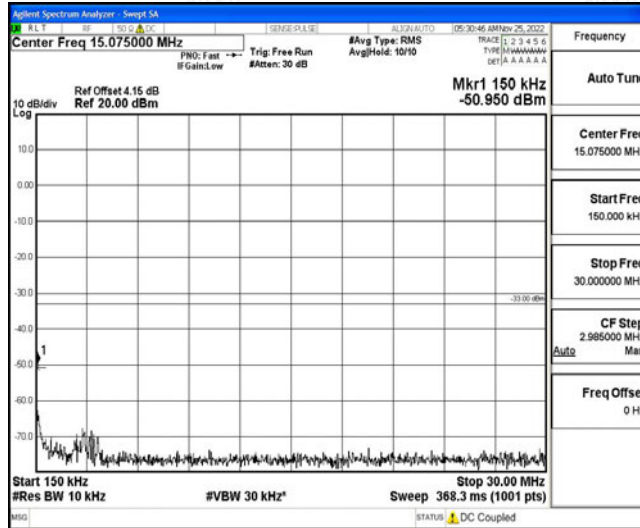

Band66-15MHz-QPSK-132322-1RB#0-Range2:0.15~30MHz

Band66-15MHz-QPSK-132322-1RB#0-Range3:30~1000MHz