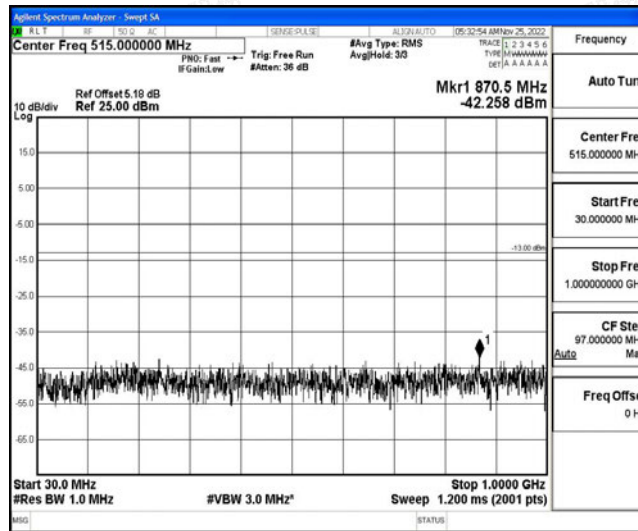

Band66-15MHz-QPSK-132597-1RB#0-Range3:30~1000MHz

Band66-15MHz-QPSK-132597-1RB#0-Range4: 1000~10000MHz