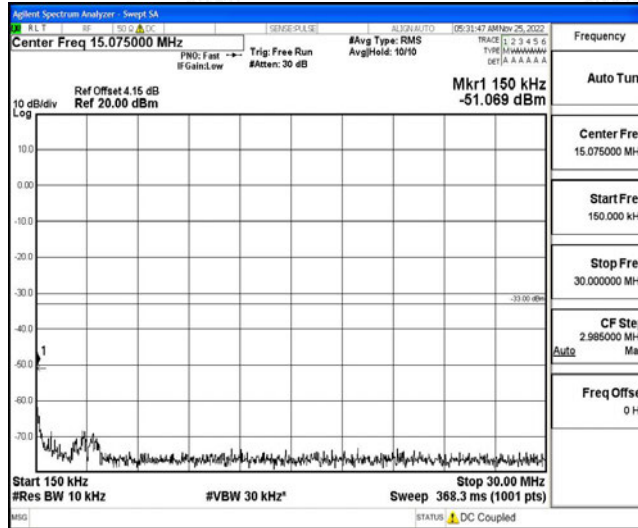

Band66-15MHz-16QAM-132047-1RB#0-Range5:10000~20000MHz

Band66-15MHz-16QAM-132322-1RB#0-Range1:0.009~0.15MHz

Band66-15MHz-16QAM-132322-1RB#0-Range2:0.15~30MHz

Band66-15MHz-16QAM-132322-1RB#0-Range3:30~1000MHz