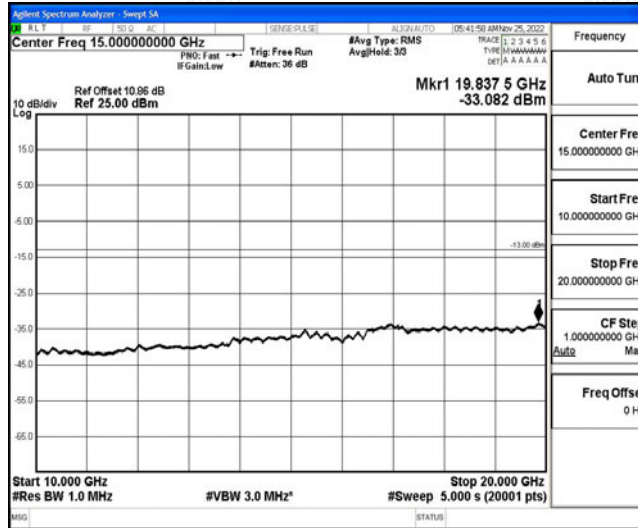

Band66-20MHz-16QAM-132572-1RB#0-Range1:0.009~0.15MHz