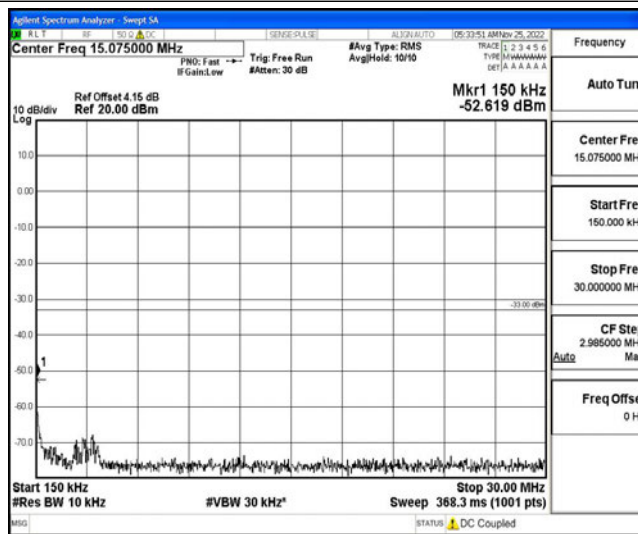

Band66-15MHz-16QAM-132322-1RB#0-Range4:1000~10000MHz

Band66-15MHz-16QAM-132322-1RB#0-Range5:10000~20000MHz

Band66-15MHz-16QAM-132597-1RB#0-Range1:0.009~0.15MHz

Band66-15MHz-16QAM-132597-1RB#0-Range2:0.15~30MHz