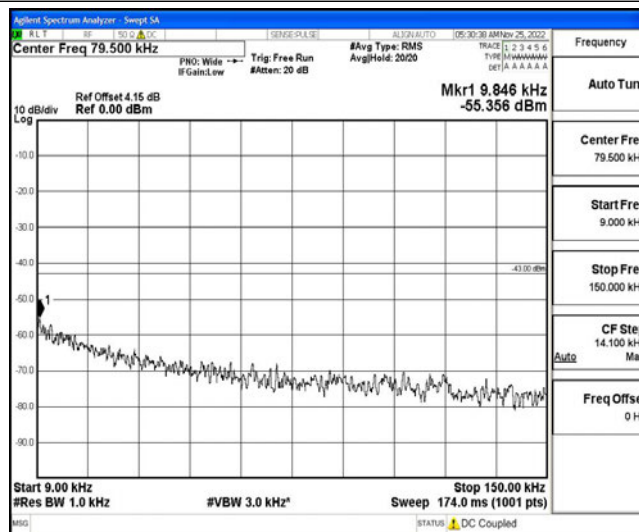

Band66-15MHz-QPSK-132047-1RB#0-Range3:30~1000MHz

Band66-15MHz-QPSK-132047-1RB#0-Range4:1000~10000MHz

Band66-15MHz-QPSK-132047-1RB#0-Range5:10000~20000MHz

Band66-15MHz-QPSK-132322-1RB#0-Range1:0.009~0.15MHz