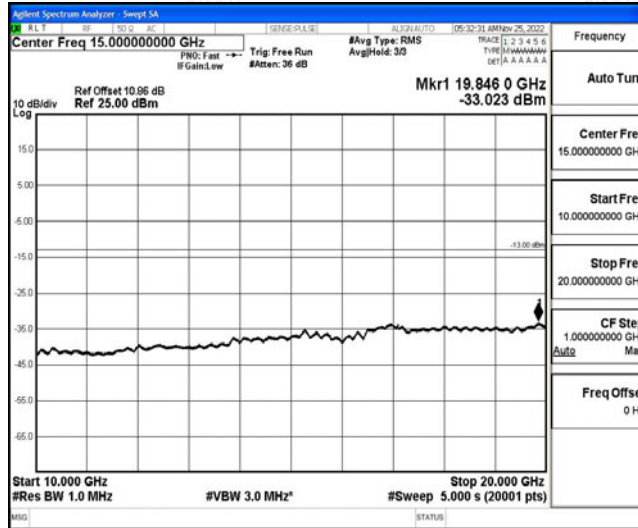

Band66-15MHz-16QAM-132597-1RB#0-Range1:0.009~0.15MHz