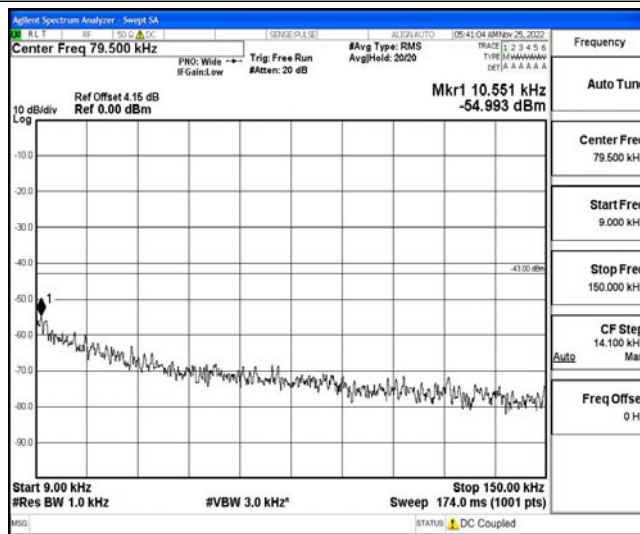

Band66-20MHz-16QAM-132322-1RB#0-Range1:0.009~0.15MHz

Band66-20MHz-16QAM-132322-1RB#0-Range2:0.15~30MHz