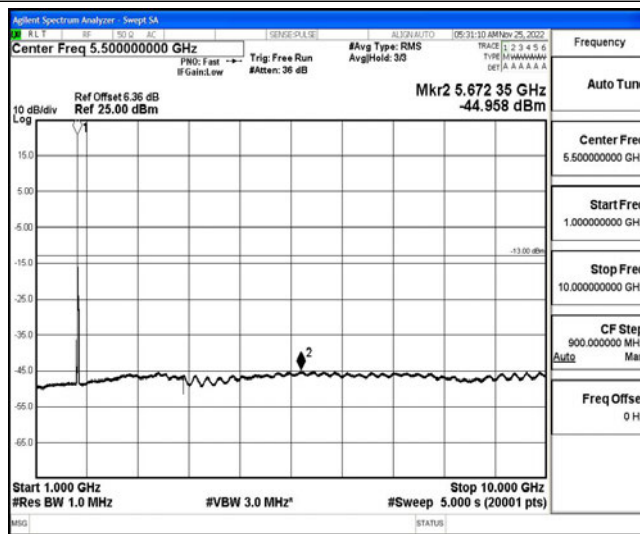

Band66-15MHz-QPSK-132322-1RB#0-Range2:0.15~30MHz

Band66-15MHz-QPSK-132322-1RB#0-Range3:30~1000MHz

Band66-15MHz-QPSK-132322-1RB#0-Range4:1000~10000MHz

Band66-15MHz-QPSK-132322-1RB#0-Range5:10000~20000MHz

Band66-15MHz-QPSK-132597-1RB#0-Range1:0.009~0.15MHz