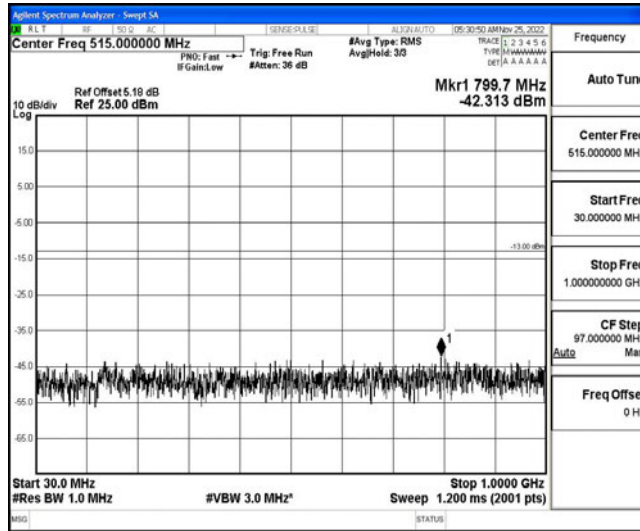

Band66-15MHz-QPSK-132322-1RB#0-Range3:30~1000MHz

Band66-15MHz-QPSK-132322-1RB#0-Range4:1000~10000MHz