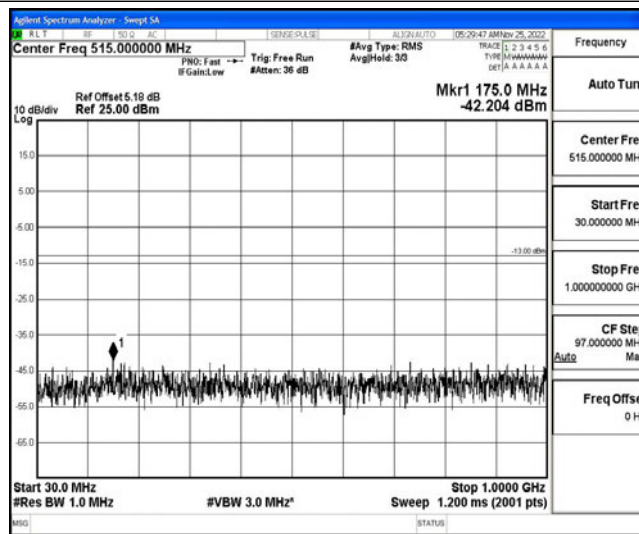

Band66-15MHz-16QAM-132047-1RB#0-Range1: 0.009~0.15MHz

Band66-15MHz-16QAM-132047-1RB#0-Range2:0.15~30MHz

Band66-15MHz-16QAM-132047-1RB#0-Range3:30~1000MHz

Band66-15MHz-16QAM-132047-1RB#0-Range4:1000~10000MHz