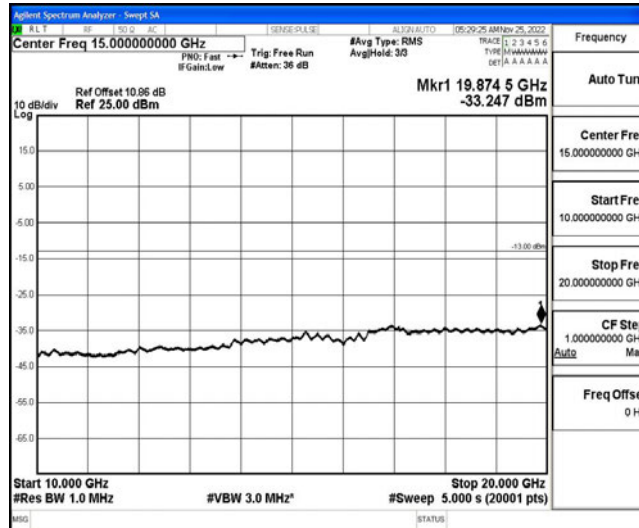

Band66-15MHz-QPSK-132047-1RB#0-Range3:30~1000MHz

Band66-15MHz-QPSK-132047-1RB#0-Range4:1000~10000MHz

Band66-15MHz-QPSK-132047-1RB#0-Range5:10000~20000MHz

Band66-15MHz-QPSK-132322-1RB#0-Range1:0.009~0.15MHz