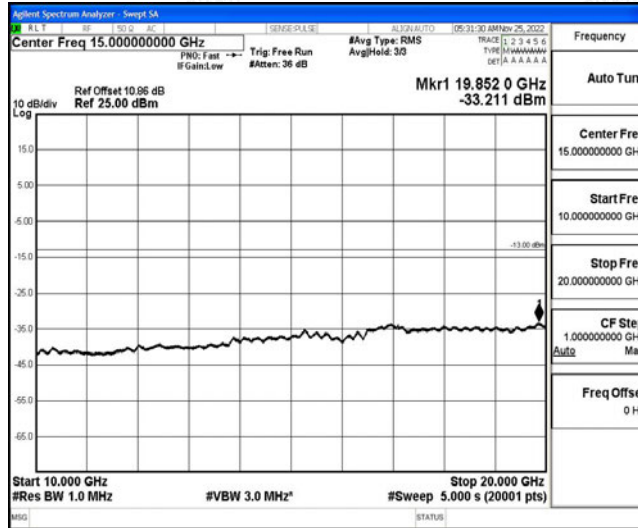

Band66-15MHz-QPSK-132322-1RB#0-Range2:0.15~30MHz

Band66-15MHz-QPSK-132322-1RB#0-Range3:30~1000MHz

Band66-15MHz-QPSK-132322-1RB#0-Range4:1000~10000MHz

Band66-15MHz-QPSK-132322-1RB#0-Range5:10000~20000MHz

Band66-15MHz-QPSK-132597-1RB#0-Range1:0.009~0.15MHz