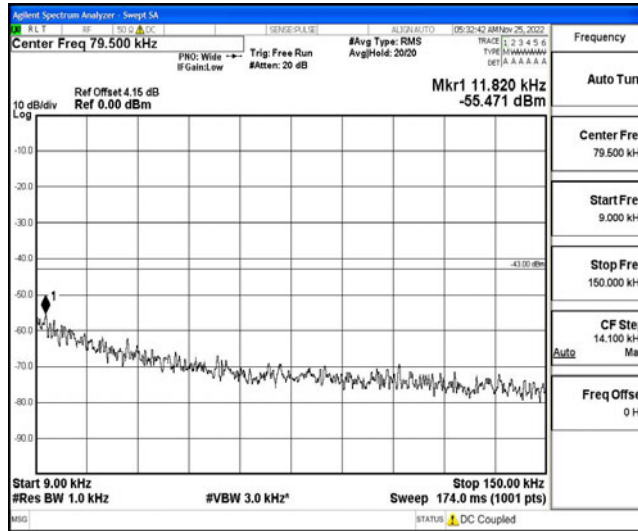

Band66-15MHz-QPSK-132322-1RB#0-Range2:0.15~30MHz

Band66-15MHz-QPSK-132322-1RB#0-Range3:30~1000MHz

Band66-15MHz-QPSK-132322-1RB#0-Range4:1000~10000MHz

Band66-15MHz-QPSK-132322-1RB#0-Range5:10000~20000MHz

Band66-15MHz-QPSK-132597-1RB#0-Range1:0.009~0.15MHz