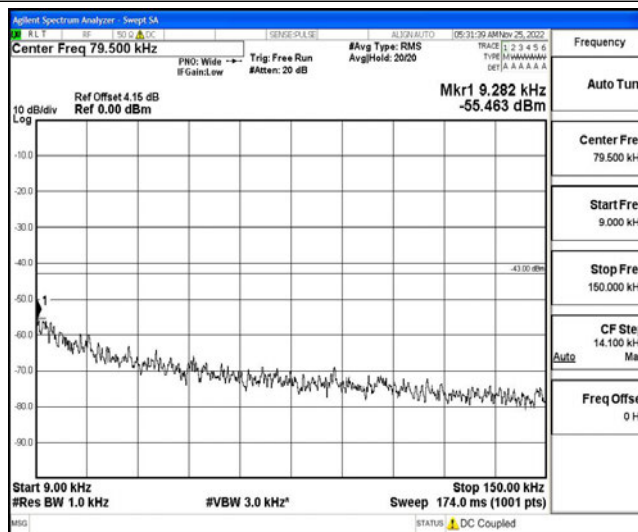

Band66-15MHz-16QAM-132322-1RB#0-Range1:0.009~0.15MHz

Band66-15MHz-16QAM-132322-1RB#0-Range2:0.15~30MHz