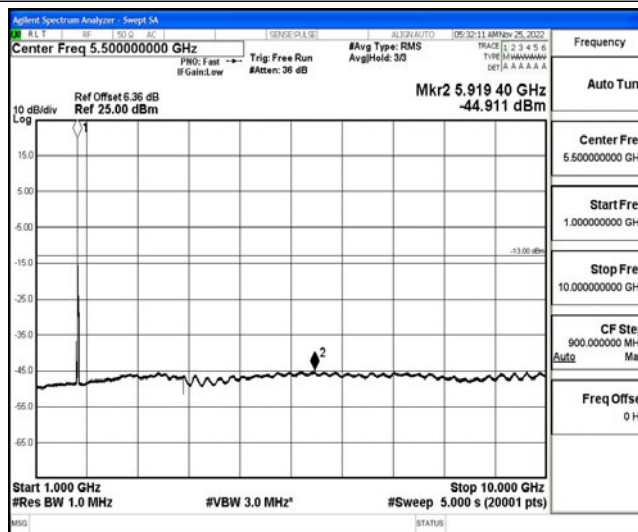

Band66-15MHz-16QAM-132322-1RB#0-Range4:1000~10000MHz

Band66-15MHz-16QAM-132322-1RB#0-Range5:10000~20000MHz