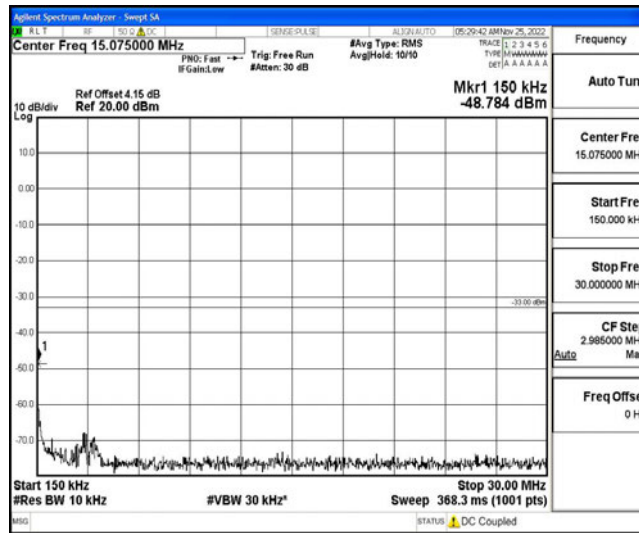

Band66-15MHz-16QAM-132047-1RB#0-Range2:0.15~30MHz

Band66-15MHz-16QAM-132047-1RB#0-Range3:30~1000MHz