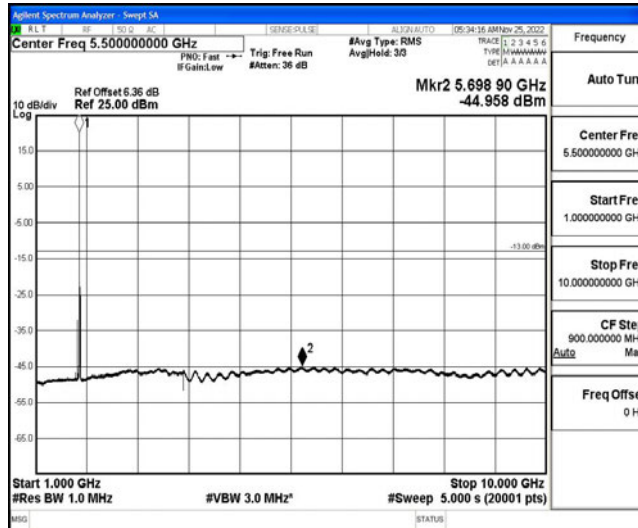

Band66-15MHz-16QAM-132597-1RB#0-Range4:1000~10000MHz

Band66-15MHz-16QAM-132597-1RB#0-Range5:10000~20000MHz