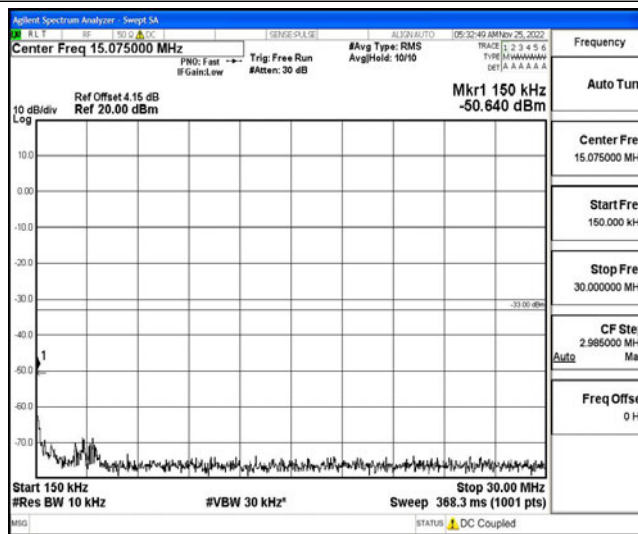

Band66-15MHz-QPSK-132597-1RB#0-Range2:0.15~30MHz

Band66-15MHz-QPSK-132597-1RB#0-Range3:30~1000MHz