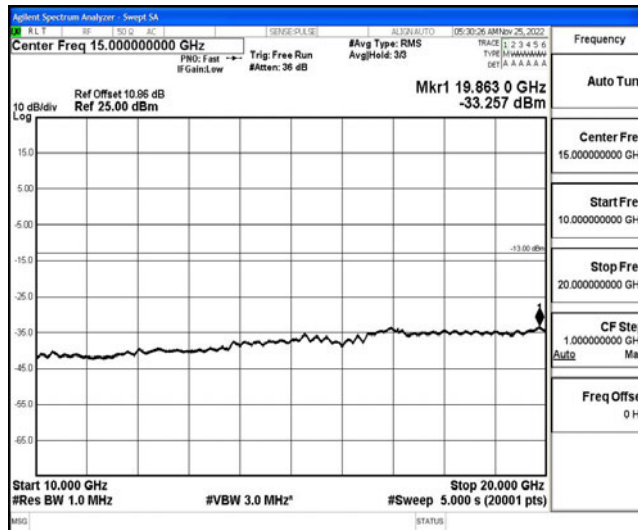

Band66-15MHz-16QAM-132047-1RB#0-Range5:10000~20000MHz

Band66-15MHz-16QAM-132322-1RB#0-Range1:0.009~0.15MHz