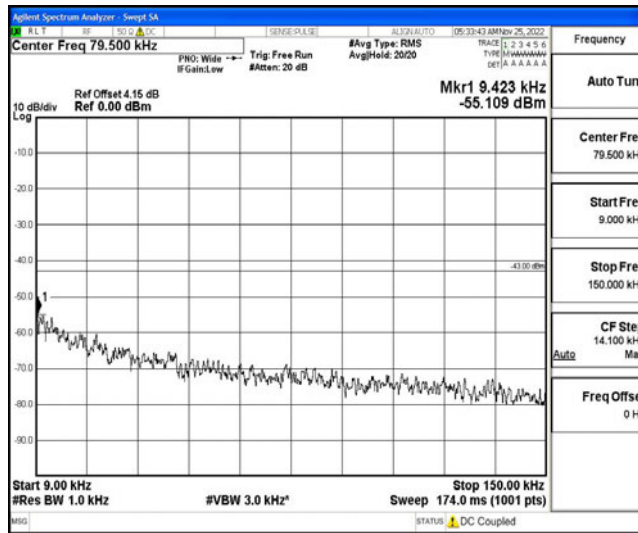

Band66-15MHz-16QAM-132322-1RB#0-Range4:1000~10000MHz

Band66-15MHz-16QAM-132322-1RB#0-Range5:10000~20000MHz

Band66-15MHz-16QAM-132597-1RB#0-Range1:0.009~0.15MHz

Band66-15MHz-16QAM-132597-1RB#0-Range2:0.15~30MHz