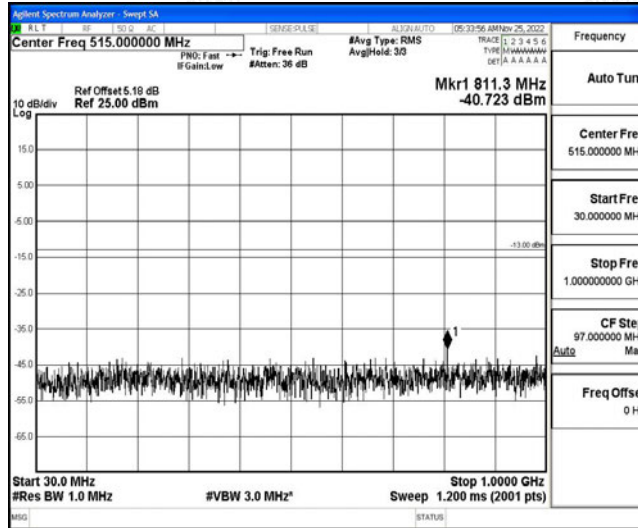

Band66-15MHz-16QAM-132597-1RB#0-Range3:30~1000MHz

Band66-15MHz-16QAM-132597-1RB#0-Range4:1000~10000MHz