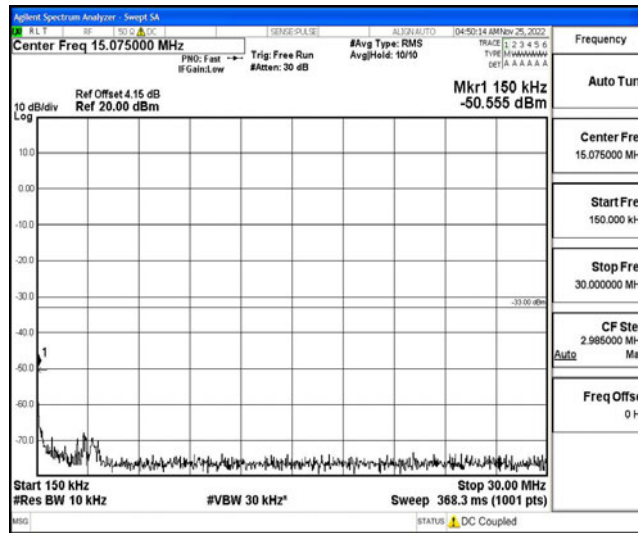

Band66-1.4MHz-QPSK-132665-1RB#0-Range5:10000~20000MHz

Band66-1.4MHz-16QAM-131979-1RB#0-Range1:0.009~0.15MHz

Band66-1.4MHz-16QAM-131979-1RB#0-Range2:0.15~30MHz

Band66-1.4MHz-16QAM-131979-1RB#0-Range3:30~1000MHz