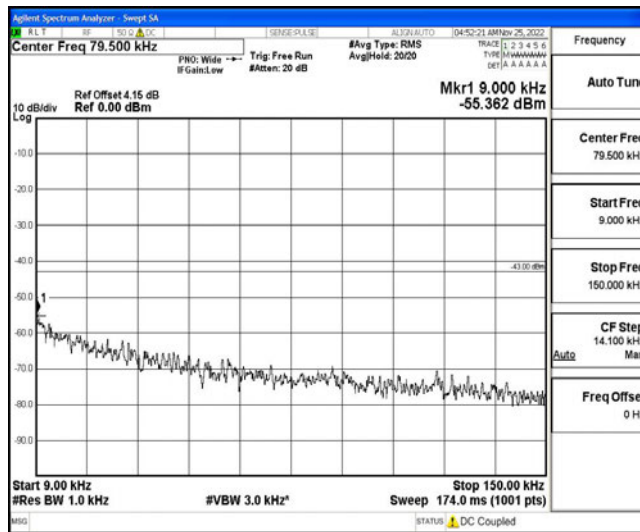

Band66-1.4MHz-16QAM-131979-1RB#0-Range4:1000~10000MHz

Band66-1.4MHz-16QAM-131979-1RB#0-Range5:10000~20000MHz

Band66-1.4MHz-16QAM-132322-1RB#0-Range1:0.009~0.15MHz

Band66-1.4MHz-16QAM-132322-1RB#0-Range2:0.15~30MHz