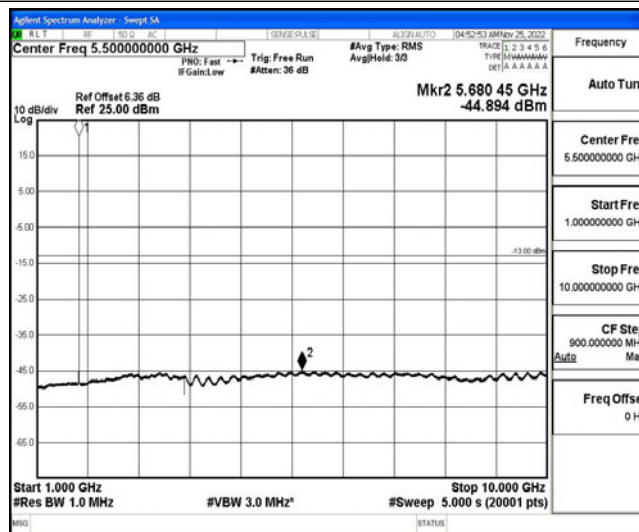

Band66-1.4MHz-16QAM-132322-1RB#0-Range4:1000~10000MHz

Band66-1.4MHz-16QAM-132322-1RB#0-Range5:10000~20000MHz