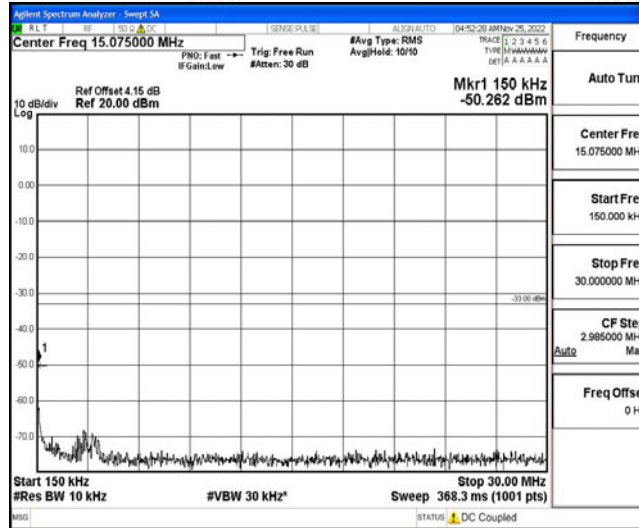

Band66-1.4MHz-16QAM-131979-1RB#0-Range4:1000~10000MHz

Band66-1.4MHz-16QAM-131979-1RB#0-Range5:10000~20000MHz

Band66-1.4MHz-16QAM-132322-1RB#0-Range1:0.009~0.15MHz

Band66-1.4MHz-16QAM-132322-1RB#0-Range2:0.15~30MHz