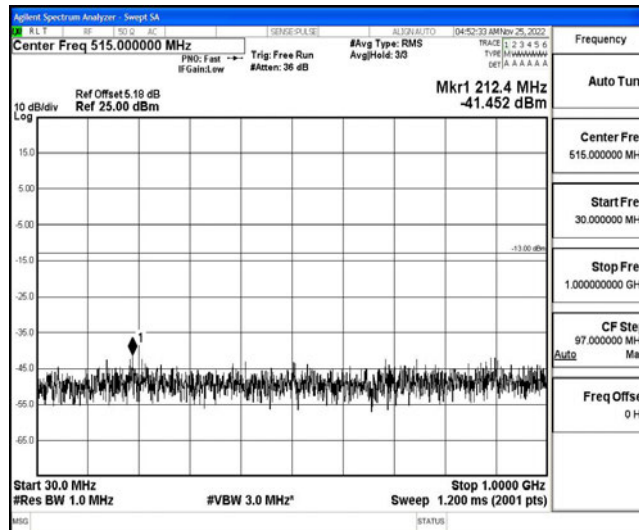

Band66-1.4MHz-16QAM-132322-1RB#0-Range3:30~1000MHz

Band66-1.4MHz-16QAM-132322-1RB#0-Range4:1000~10000MHz