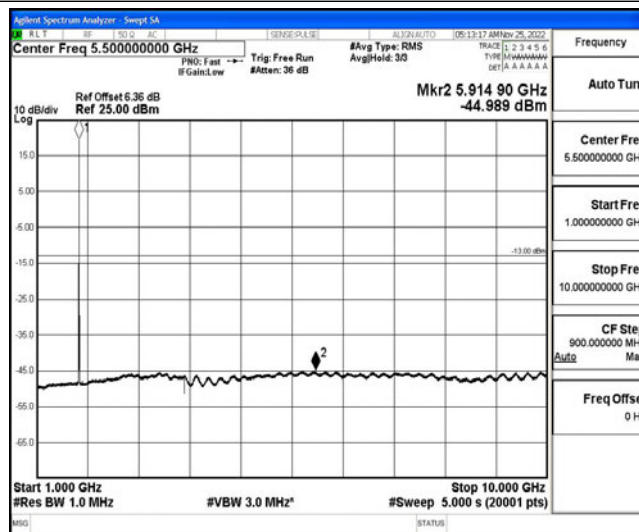

Band66-5MHz-16QAM-132322-1RB#0-Range1:0.009~0.15MHz

Band66-5MHz-16QAM-132322-1RB#0-Range2:0.15~30MHz

Band66-5MHz-16QAM-132322-1RB#0-Range3:30~1000MHz

Band66-5MHz-16QAM-132322-1RB#0-Range4:1000~10000MHz

Band66-5MHz-16QAM-132322-1RB#0-Range5:10000~20000MHz