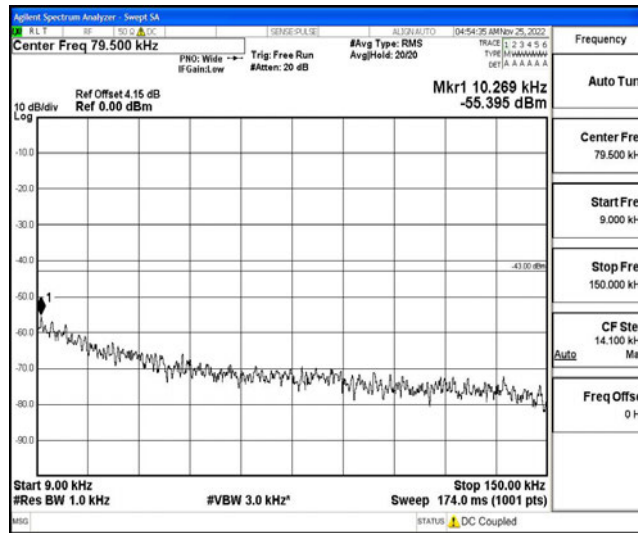

Band66-1.4MHz-16QAM-132322-1RB#0-Range3:30~1000MHz

Band66-1.4MHz-16QAM-132322-1RB#0-Range4:1000~10000MHz

Band66-1.4MHz-16QAM-132322-1RB#0-Range5:10000~20000MHz

Band66-1.4MHz-16QAM-132665-1RB#0-Range1:0.009~0.15MHz