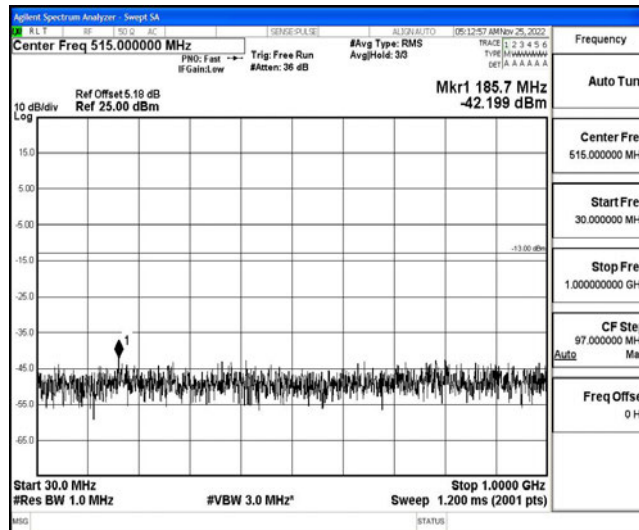

Band66-5MHz-16QAM-132322-1RB#0-Range1:0.009~0.15MHz

Band66-5MHz-16QAM-132322-1RB#0-Range2:0.15~30MHz

Band66-5MHz-16QAM-132322-1RB#0-Range3:30~1000MHz

Band66-5MHz-16QAM-132322-1RB#0-Range4:1000~10000MHz

Band66-5MHz-16QAM-132322-1RB#0-Range5:10000~20000MHz