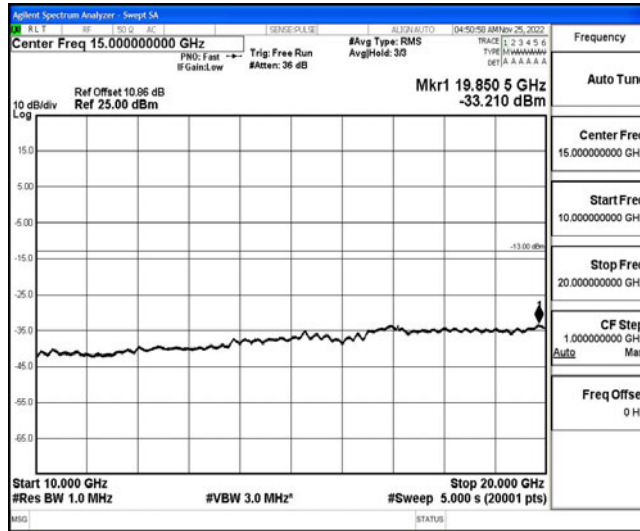

Band66-1.4MHz-16QAM-131979-1RB#0-Range5:10000~20000MHz

Band66-1.4MHz-16QAM-132322-1RB#0-Range1:0.009~0.15MHz