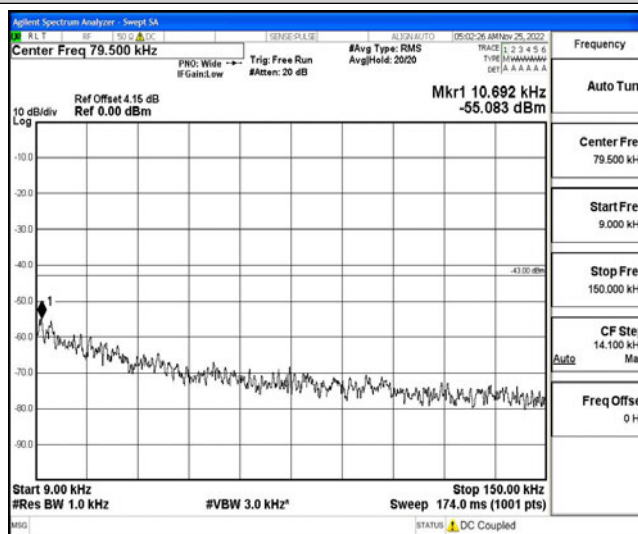

Band66-3MHz-16QAM-132322-1RB#0-Range1:0.009~0.15MHz

Band66-3MHz-16QAM-132322-1RB#0-Range2:0.15~30MHz