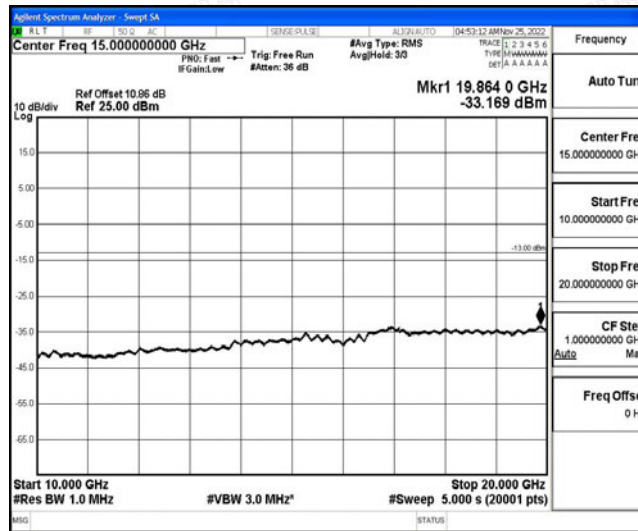

Band66-1.4MHz-16QAM-132322-1RB#0-Range3:30~1000MHz

Band66-1.4MHz-16QAM-132322-1RB#0-Range4:1000~10000MHz

Band66-1.4MHz-16QAM-132322-1RB#0-Range5:10000~20000MHz

Band66-1.4MHz-16QAM-132665-1RB#0-Range1:0.009~0.15MHz