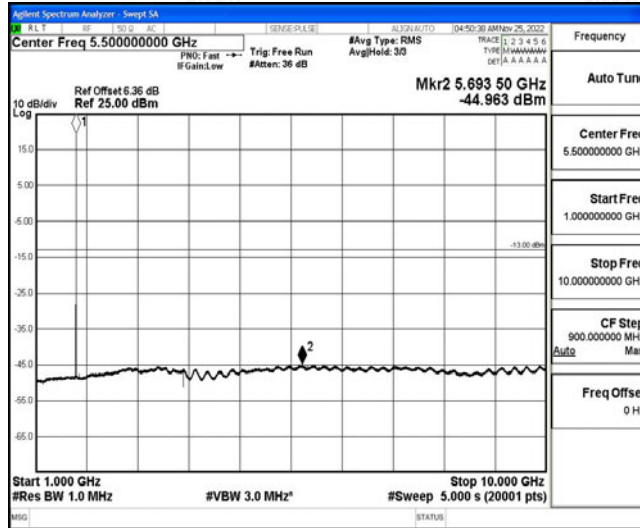

Band66-1.4MHz-16QAM-131979-1RB#0-Range5:10000~20000MHz