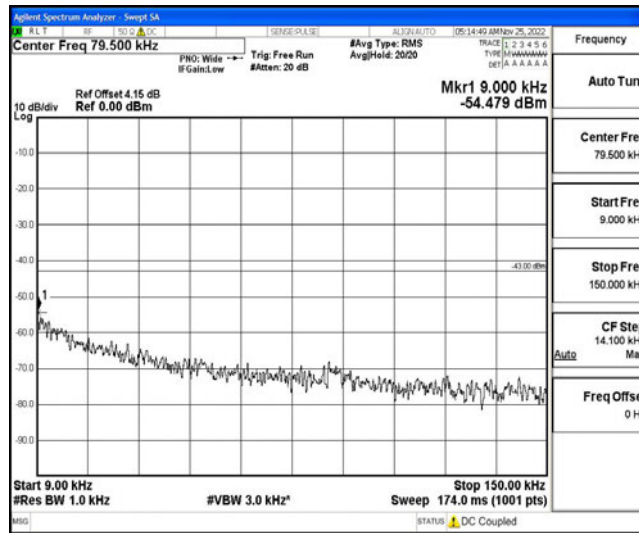

Band66-5MHz-16QAM-132647-1RB#0-Range1:0.009~0.15MHz

Band66-5MHz-16QAM-132647-1RB#0-Range2:0.15~30MHz