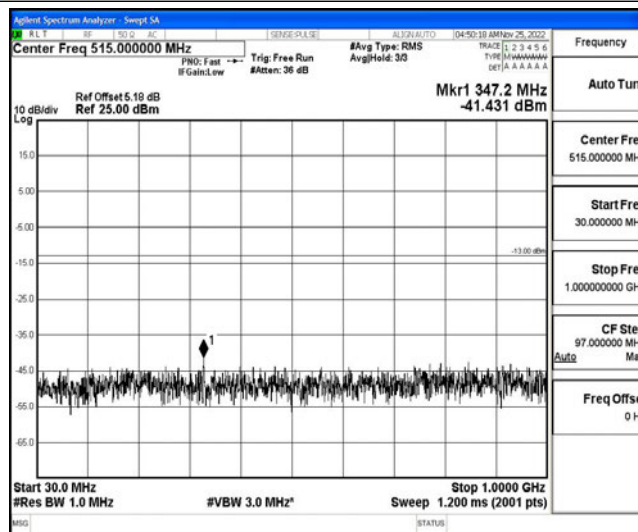

Band66-1.4MHz-QPSK-132665-1RB#0-Range5:10000~20000MHz

Band66-1.4MHz-16QAM-131979-1RB#0-Range1:0.009~0.15MHz

Band66-1.4MHz-16QAM-131979-1RB#0-Range2:0.15~30MHz

Band66-1.4MHz-16QAM-131979-1RB#0-Range3:30~1000MHz