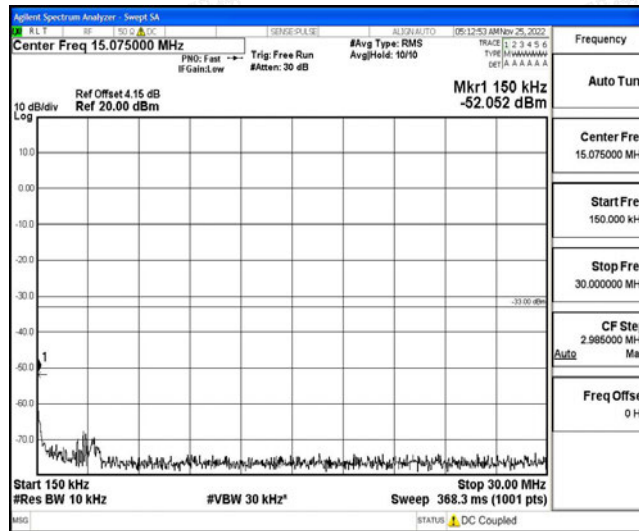

Band66-5MHz-16QAM-132322-1RB#0-Range2:0.15~30MHz

Band66-5MHz-16QAM-132322-1RB#0-Range3:30~1000MHz