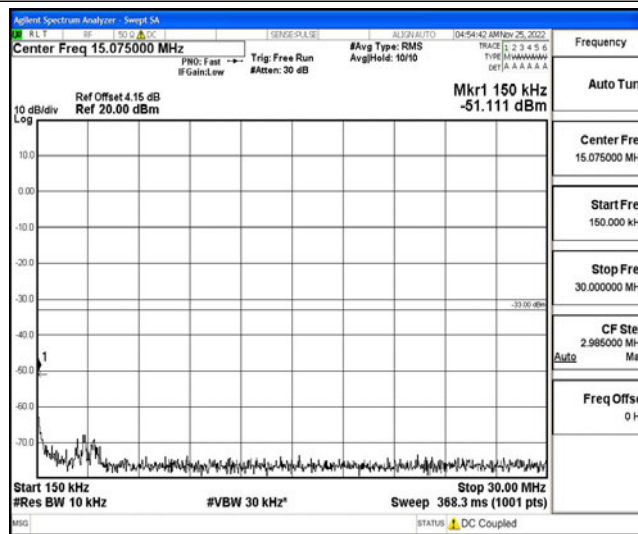

Band66-1.4MHz-16QAM-132665-1RB#0-Range2:0.15~30MHz

Band66-1.4MHz-16QAM-132665-1RB#0-Range3:30~1000MHz