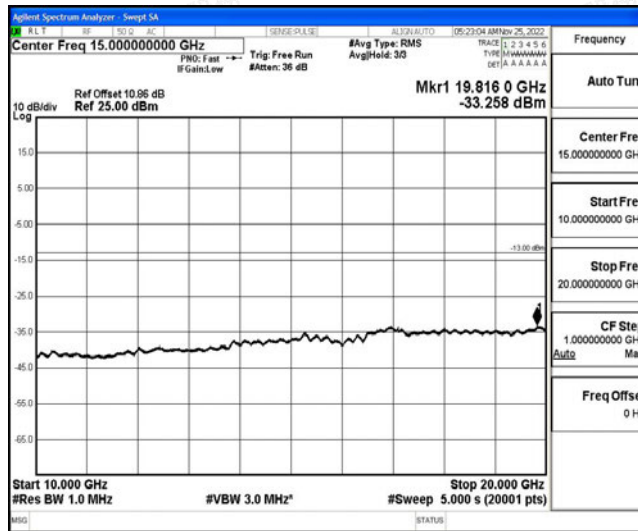

Band66-10MHz-16QAM-132622-1RB#0-Range1:0.009~0.15MHz