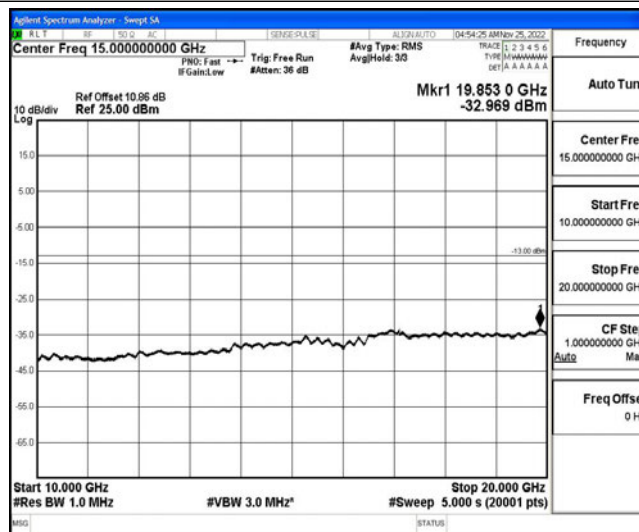

Band66-1.4MHz-QPSK-132665-1RB#0-Range5:10000~20000MHz

Band66-1.4MHz-16QAM-131979-1RB#0-Range1:0.009~0.15MHz