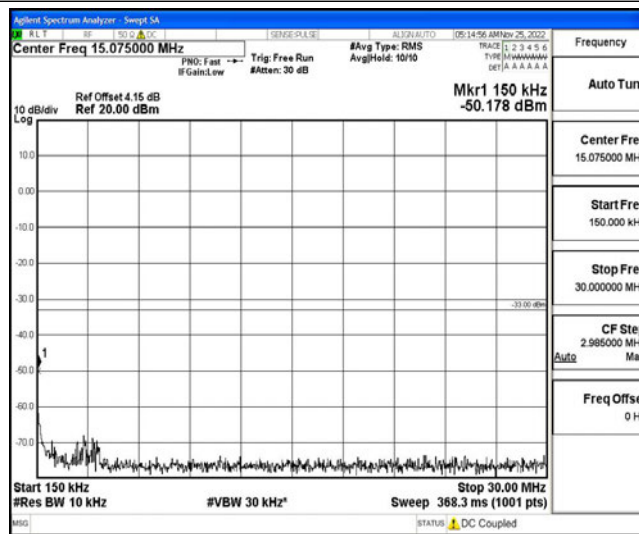

Band66-5MHz-16QAM-132647-1RB#0-Range2:0.15~30MHz

Band66-5MHz-16QAM-132647-1RB#0-Range3:30~1000MHz