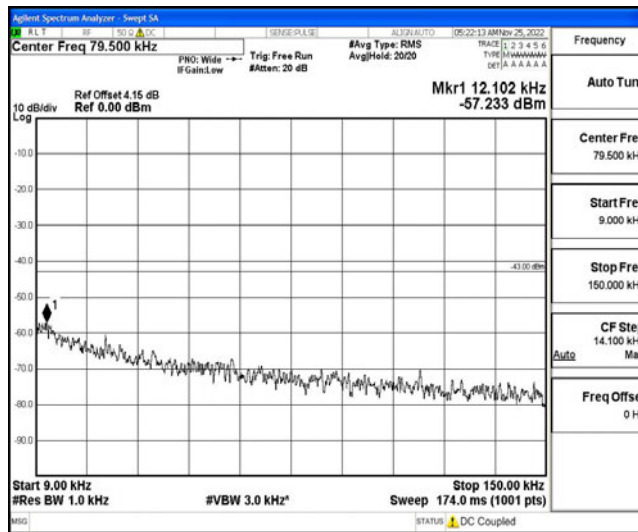

Band66-10MHz-16QAM-132322-1RB#0-Range1:0.009~0.15MHz

Band66-10MHz-16QAM-132322-1RB#0-Range2:0.15~30MHz