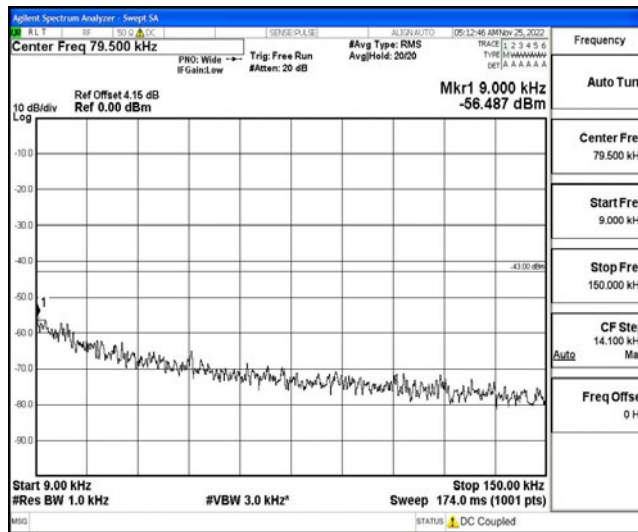

Band66-5MHz-16QAM-132322-1RB#0-Range1:0.009~0.15MHz

Band66-5MHz-16QAM-132322-1RB#0-Range2:0.15~30MHz