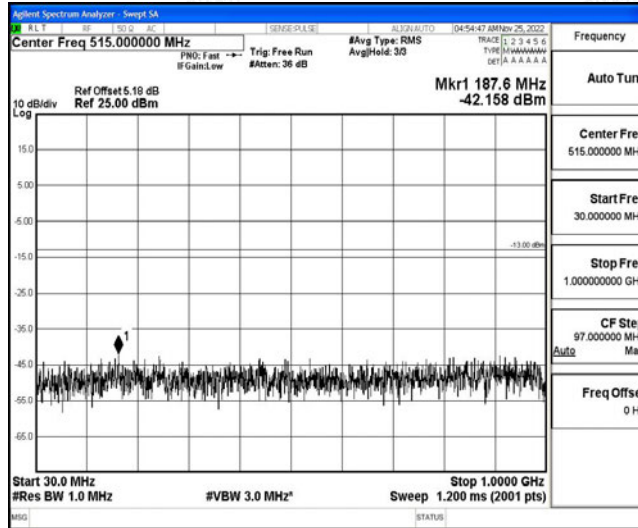

Band66-1.4MHz-16QAM-132665-1RB#0-Range3:30~1000MHz

Band66-1.4MHz-16QAM-132665-1RB#0-Range4:1000~10000MHz