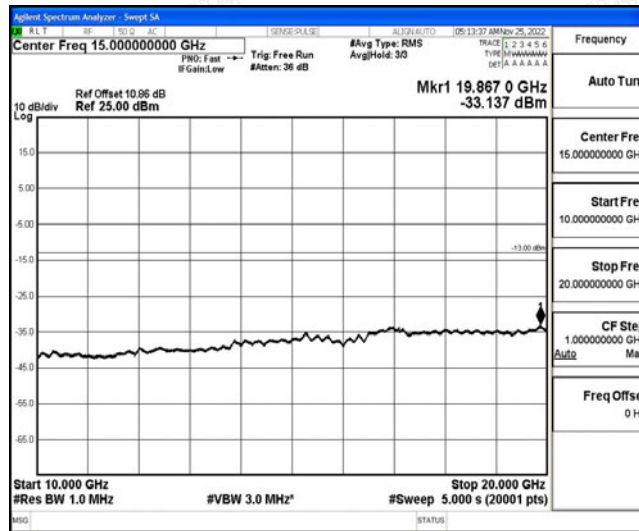

Band66-5MHz-16QAM-132322-1RB#0-Range1:0.009~0.15MHz

Band66-5MHz-16QAM-132322-1RB#0-Range2:0.15~30MHz

Band66-5MHz-16QAM-132322-1RB#0-Range3:30~1000MHz

Band66-5MHz-16QAM-132322-1RB#0-Range4:1000~10000MHz

Band66-5MHz-16QAM-132322-1RB#0-Range5:10000~20000MHz