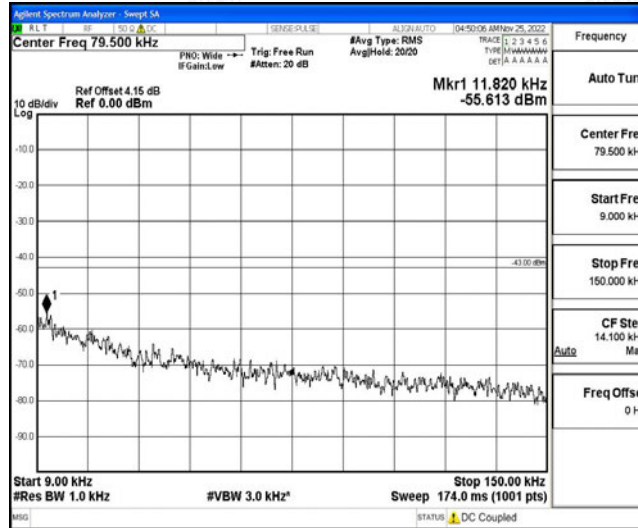

Band66-1.4MHz-16QAM-131979-1RB#0-Range1:0.009~0.15MHz

Band66-1.4MHz-16QAM-131979-1RB#0-Range2:0.15~30MHz