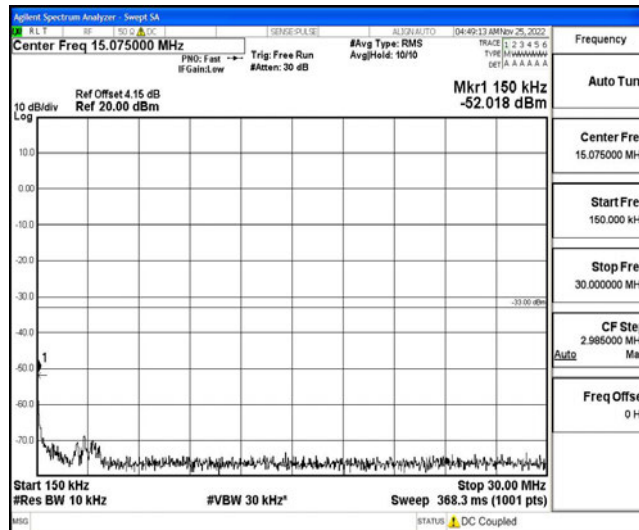

Band66-1.4MHz-QPSK-131979-1RB#0-Range2:0.15~30MHz