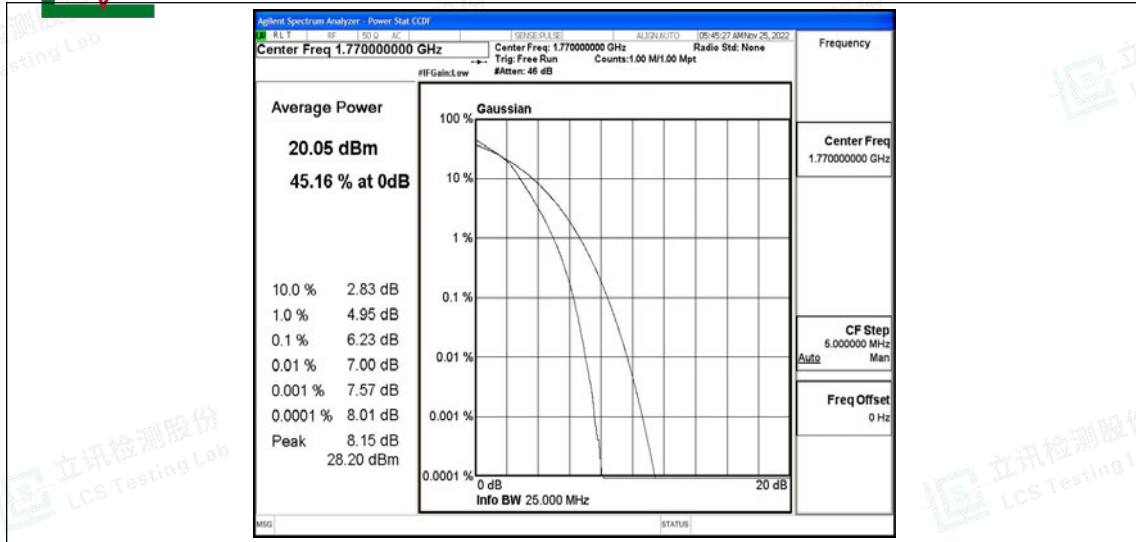

Band66-20MHz-16QAM-132322-100RB#0

Band66-20MHz-16QAM-132572-100RB#0

L.3 26dB Bandwidth and Occupied Bandwidth

Test Result

Band	Bandwidth	Modulation	Channel	RB Configuration	Occupied Bandwidth (MHz)	26dB Bandwidth (MHz)	Verdict
Band66	1.4MHz	QPSK	131979	6RB#0	1.0928	1.250	PASS
Band66	1.4MHz	QPSK	132322	6RB#0	1.0979	1.251	PASS
Band66	1.4MHz	QPSK	132665	6RB#0	1.0968	1.258	PASS
Band66	1.4MHz	16QAM	131979	6RB#0	1.0911	1.247	PASS
Band66	1.4MHz	16QAM	132322	6RB#0	1.1057	1.247	PASS
Band66	1.4MHz	16QAM	132665	6RB#0	1.0912	1.255	PASS
Band66	3MHz	QPSK	131987	15RB#0	2.7037	3.020	PASS
Band66	3MHz	QPSK	132322	15RB#0	2.7067	3.040	PASS
Band66	3MHz	QPSK	132657	15RB#0	2.7059	3.035	PASS
Band66	3MHz	16QAM	131987	15RB#0	2.7033	3.037	PASS
Band66	3MHz	16QAM	132322	15RB#0	2.7059	3.034	PASS
Band66	3MHz	16QAM	132657	15RB#0	2.7106	3.037	PASS
Band66	5MHz	QPSK	131997	25RB#0	4.5313	4.977	PASS
Band66	5MHz	QPSK	132322	25RB#0	4.5208	4.967	PASS
Band66	5MHz	QPSK	132647	25RB#0	4.4959	4.991	PASS
Band66	5MHz	16QAM	131997	25RB#0	4.5194	4.961	PASS
Band66	5MHz	16QAM	132322	25RB#0	4.5046	4.982	PASS
Band66	5MHz	16QAM	132647	25RB#0	4.5109	4.989	PASS
Band66	10MHz	QPSK	132022	50RB#0	9.0163	9.955	PASS
Band66	10MHz	QPSK	132322	50RB#0	8.9942	9.933	PASS
Band66	10MHz	QPSK	132622	50RB#0	8.9942	9.931	PASS
Band66	10MHz	16QAM	132022	50RB#0	8.9864	9.915	PASS
Band66	10MHz	16QAM	132322	50RB#0	9.0018	9.923	PASS
Band66	10MHz	16QAM	132622	50RB#0	9.0048	9.998	PASS
Band66	15MHz	QPSK	132047	75RB#0	13.510	14.98	PASS
Band66	15MHz	QPSK	132322	75RB#0	13.507	14.97	PASS
Band66	15MHz	QPSK	132597	75RB#0	13.486	15.02	PASS
Band66	15MHz	16QAM	132047	75RB#0	13.524	15.04	PASS
Band66	15MHz	16QAM	132322	75RB#0	13.518	14.96	PASS
Band66	15MHz	16QAM	132597	75RB#0	13.481	14.88	PASS
Band66	20MHz	QPSK	132072	100RB#0	18.003	19.71	PASS
Band66	20MHz	QPSK	132322	100RB#0	18.023	19.64	PASS