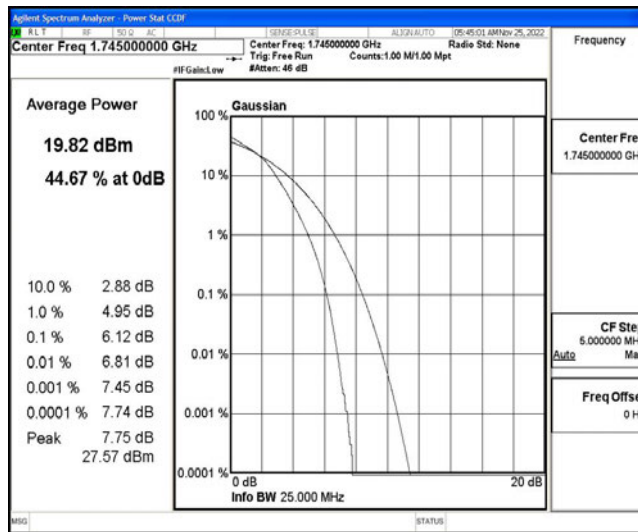

Band66-20MHz-16QAM-132322-100RB#0

Band66-20MHz-16QAM-132572-100RB#0

L.3 26dB Bandwidth and Occupied Bandwidth

Test Result

Band	Bandwidth	Modulation	Channel	RB Configuration	Occupied Bandwidth (MHz)	26dB Bandwidth (MHz)	Verdict
Band66	1.4MHz	QPSK	131979	6RB#0	1.0928	1.250	PASS
Band66	1.4MHz	QPSK	132322	6RB#0	1.0979	1.251	PASS
Band66	1.4MHz	QPSK	132665	6RB#0	1.0968	1.258	PASS
Band66	1.4MHz	16QAM	131979	6RB#0	1.0911	1.247	PASS
Band66	1.4MHz	16QAM	132322	6RB#0	1.1057	1.247	PASS
Band66	1.4MHz	16QAM	132665	6RB#0	1.0912	1.255	PASS
Band66	3MHz	QPSK	131987	15RB#0	2.7037	3.020	PASS
Band66	3MHz	QPSK	132322	15RB#0	2.7067	3.040	PASS
Band66	3MHz	QPSK	132657	15RB#0	2.7059	3.035	PASS
Band66	3MHz	16QAM	131987	15RB#0	2.7033	3.037	PASS
Band66	3MHz	16QAM	132322	15RB#0	2.7059	3.034	PASS
Band66	3MHz	16QAM	132657	15RB#0	2.7106	3.037	PASS
Band66	5MHz	QPSK	131997	25RB#0	4.5313	4.977	PASS
Band66	5MHz	QPSK	132322	25RB#0	4.5208	4.967	PASS
Band66	5MHz	QPSK	132647	25RB#0	4.4959	4.991	PASS
Band66	5MHz	16QAM	131997	25RB#0	4.5194	4.961	PASS
Band66	5MHz	16QAM	132322	25RB#0	4.5046	4.982	PASS
Band66	5MHz	16QAM	132647	25RB#0	4.5109	4.989	PASS
Band66	10MHz	QPSK	132022	50RB#0	9.0163	9.955	PASS
Band66	10MHz	QPSK	132322	50RB#0	8.9942	9.933	PASS
Band66	10MHz	QPSK	132622	50RB#0	8.9942	9.931	PASS
Band66	10MHz	16QAM	132022	50RB#0	8.9864	9.915	PASS
Band66	10MHz	16QAM	132322	50RB#0	9.0018	9.923	PASS
Band66	10MHz	16QAM	132622	50RB#0	9.0048	9.998	PASS
Band66	15MHz	QPSK	132047	75RB#0	13.510	14.98	PASS
Band66	15MHz	QPSK	132322	75RB#0	13.507	14.97	PASS
Band66	15MHz	QPSK	132597	75RB#0	13.486	15.02	PASS
Band66	15MHz	16QAM	132047	75RB#0	13.524	15.04	PASS
Band66	15MHz	16QAM	132322	75RB#0	13.518	14.96	PASS
Band66	15MHz	16QAM	132597	75RB#0	13.481	14.88	PASS
Band66	20MHz	QPSK	132072	100RB#0	18.003	19.71	PASS
Band66	20MHz	QPSK	132322	100RB#0	18.023	19.64	PASS