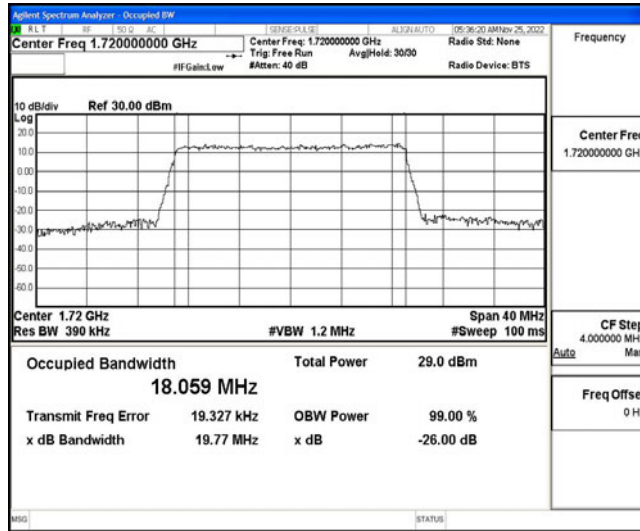

Band66-15MHz-16QAM-132047-75RB#0

Band66-15MHz-16QAM-132322-75RB#0

Band66-15MHz-16QAM-132597-75RB#0

Band66-20MHz-QPSK-132072-100RB#0

Band66-20MHz-QPSK-132322-100RB#0

Band66-20MHz-QPSK-132572-100RB#0

Band66-20MHz-16QAM-132072-100RB#0