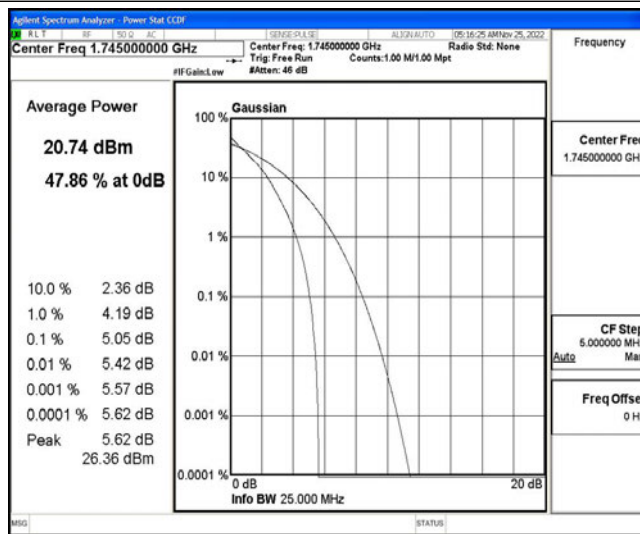

Band66-5MHz-QPSK-132322-25RB#0