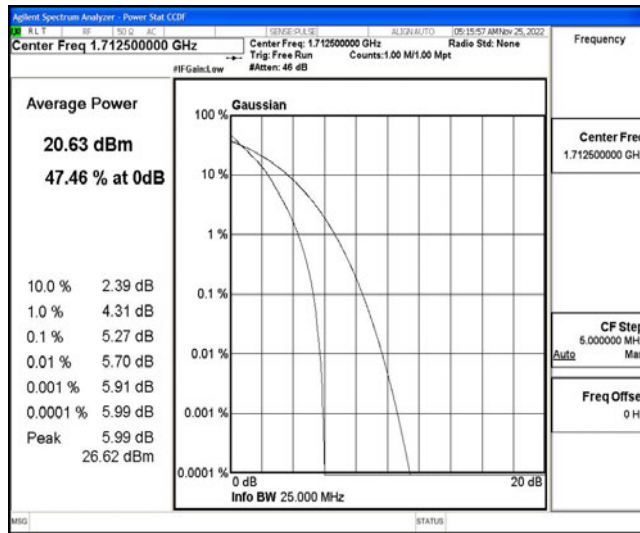

Band66-5MHz-QPSK-131997-25RB#0