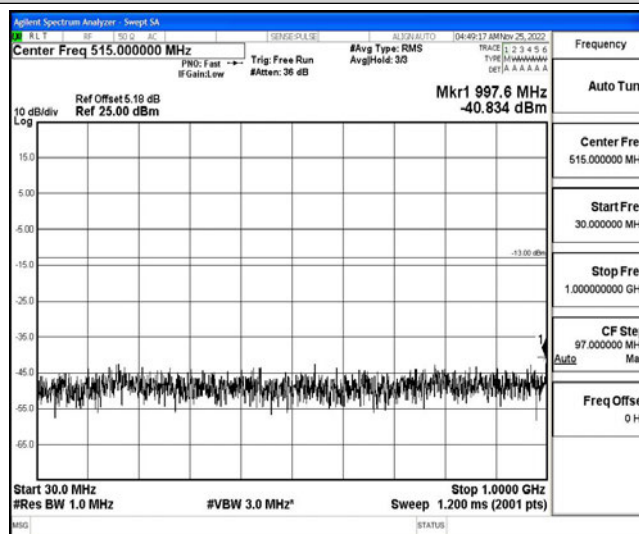

Band66-1.4MHz-QPSK-131979-1RB#0-Range3:30~1000MHz