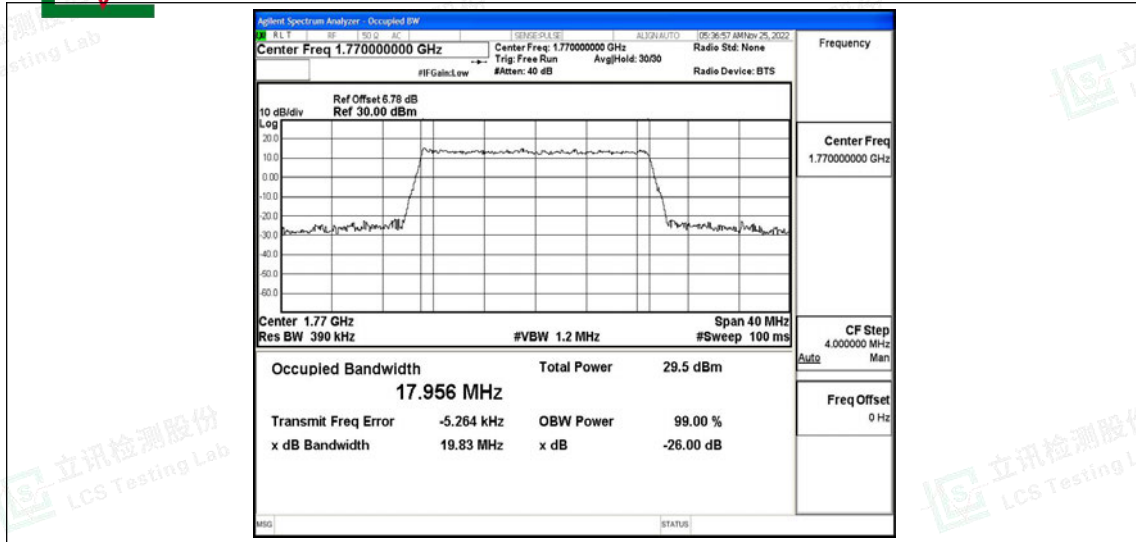

Band66-20MHz-16QAM-132572-100RB#0