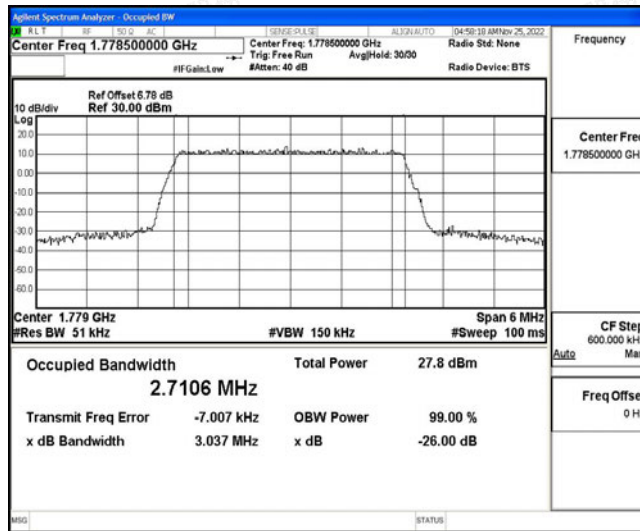

Band66-3MHz-16QAM-132657-15RB#0