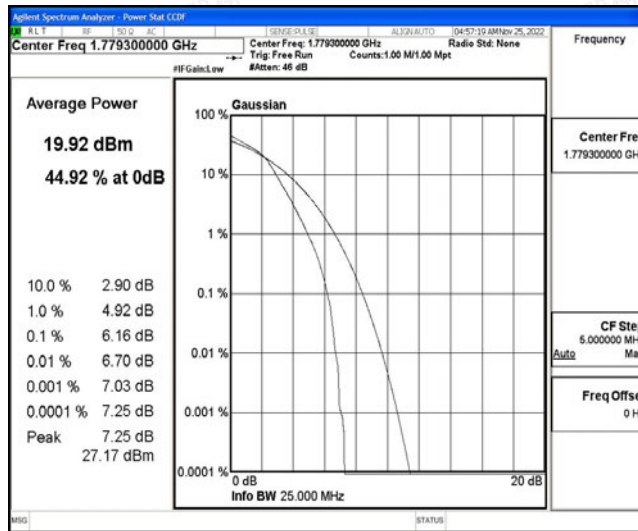

Band66	20MHz	16QAM	132322	100RB#0	6.12	13	PASS
Band66	20MHz	16QAM	132572	100RB#0	6.23	13	PASS

Test Graphs

Band66-1.4MHz-16QAM-131979-6RB#0

Band66-1.4MHz-16QAM-132322-6RB#0

Band66-1.4MHz-16QAM-132665-6RB#0