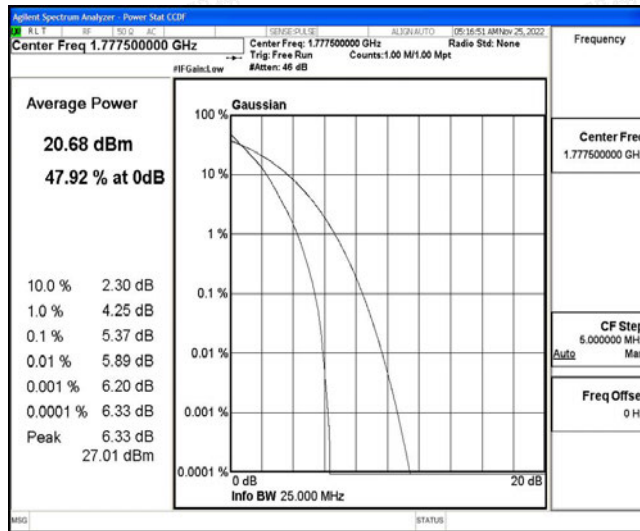

Band66-5MHz-QPSK-132647-25RB#0