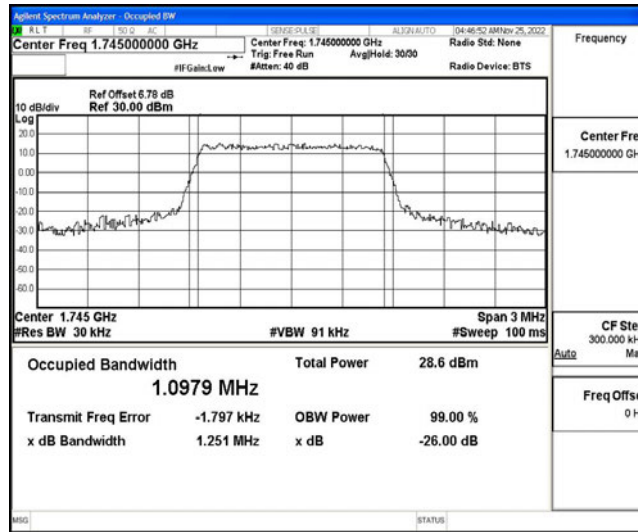

Band66-1.4MHz-QPSK-132322-6RB#0