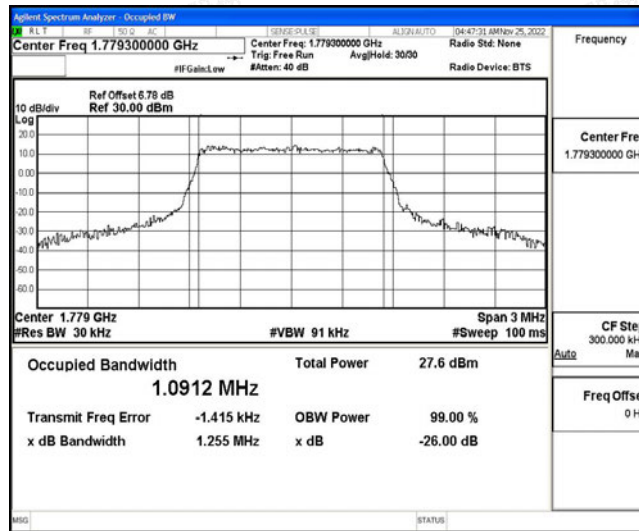

Test Graphs

Band66-1.4MHz-QPSK-131979-6RB#0

Band66-1.4MHz-QPSK-132322-6RB#0

Band66-1.4MHz-QPSK-132665-6RB#0

Band66-1.4MHz-16QAM-131979-6RB#0

Band66-1.4MHz-16QAM-132322-6RB#0

Band66-1.4MHz-16QAM-132665-6RB#0