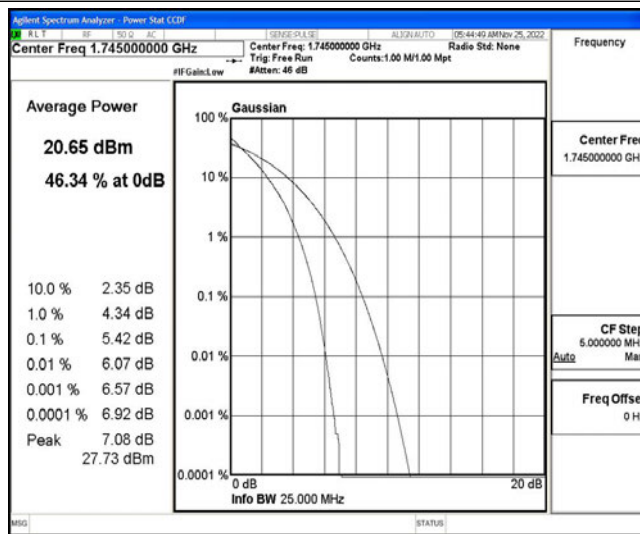

Band66-20MHz-QPSK-132322-100RB#0