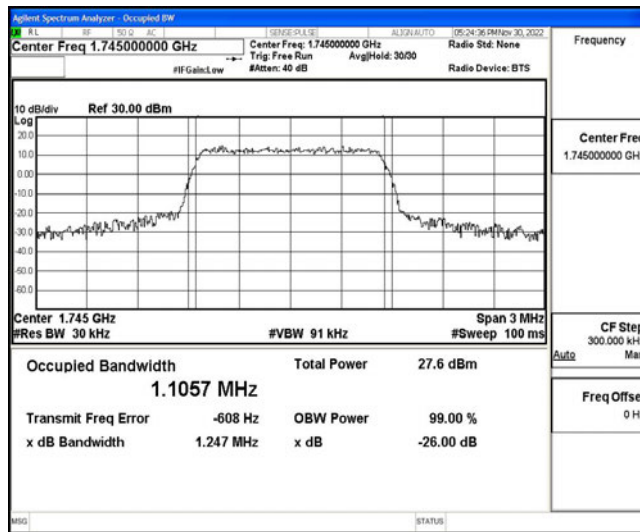

Test Graphs

Band66-1.4MHz-QPSK-131979-6RB#0

Band66-1.4MHz-QPSK-132322-6RB#0

Band66-1.4MHz-QPSK-132665-6RB#0

Band66-1.4MHz-16QAM-131979-6RB#0

Band66-1.4MHz-16QAM-132322-6RB#0

Band66-1.4MHz-16QAM-132665-6RB#0