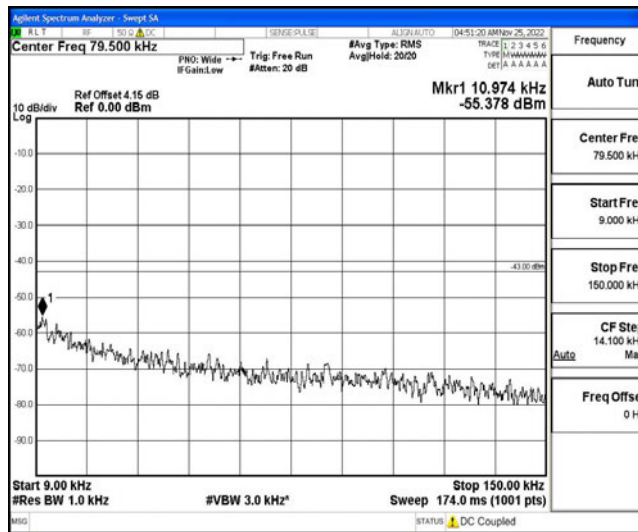

Band66-1.4MHz-QPSK-132322-1RB#0-Range1:0.009~0.15MHz