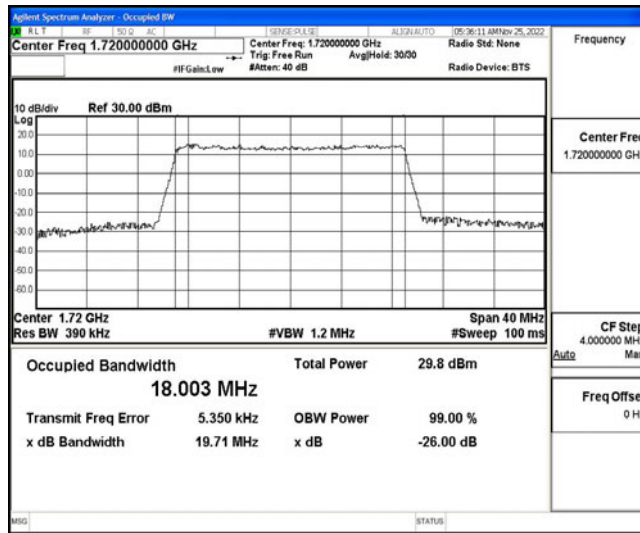

Band66-15MHz-16QAM-132047-75RB#0

Band66-15MHz-16QAM-132322-75RB#0

Band66-15MHz-16QAM-132597-75RB#0

Band66-20MHz-QPSK-132072-100RB#0

Band66-20MHz-QPSK-132322-100RB#0

Band66-20MHz-QPSK-132572-100RB#0

Band66-20MHz-16QAM-132072-100RB#0