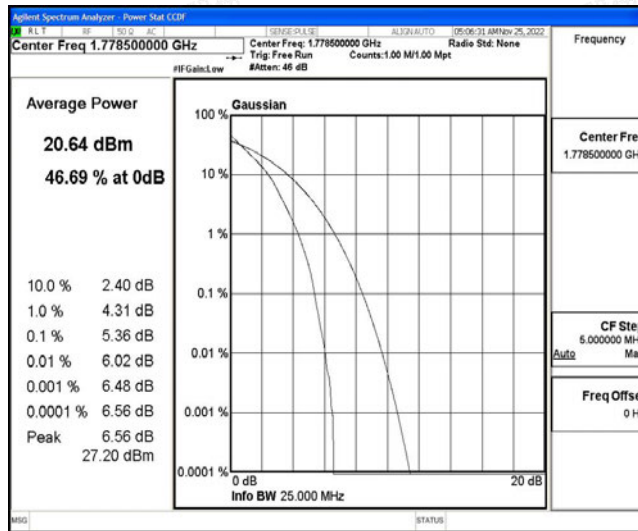

Band66-3MHz-QPSK-132657-15RB#0