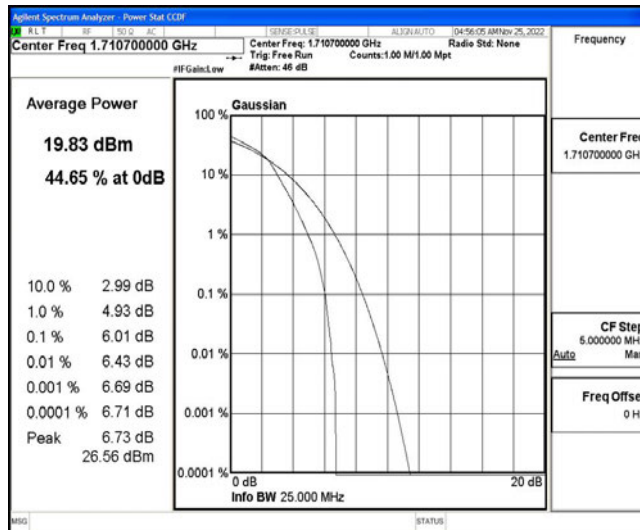

Band66	20MHz	16QAM	132322	100RB#0	6.12	13	PASS
Band66	20MHz	16QAM	132572	100RB#0	6.23	13	PASS

Test Graphs

Band66-1.4MHz-16QAM-131979-6RB#0

Band66-1.4MHz-16QAM-132322-6RB#0

Band66-1.4MHz-16QAM-132665-6RB#0