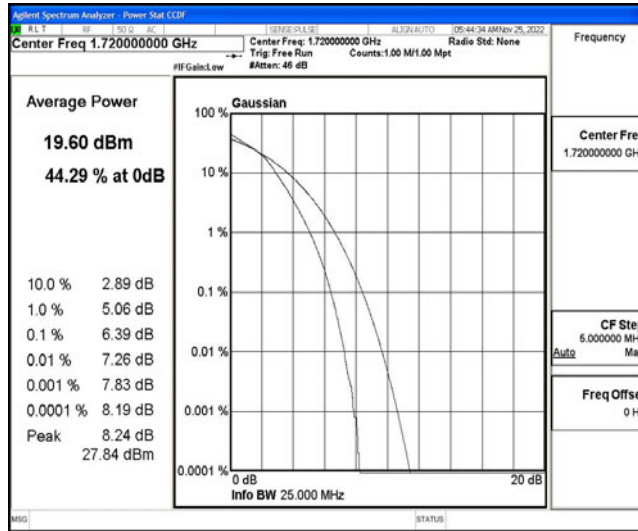

Band66-15MHz-16QAM-132047-75RB#0

Band66-15MHz-16QAM-132322-75RB#0

Band66-15MHz-16QAM-132597-75RB#0

Band66-20MHz-QPSK-132072-100RB#0

Band66-20MHz-QPSK-132322-100RB#0

Band66-20MHz-QPSK-132572-100RB#0

Band66-20MHz-16QAM-132072-100RB#0