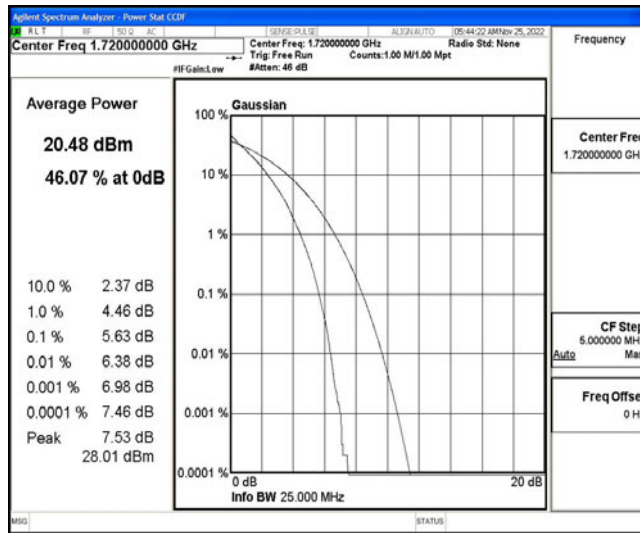

Band66-15MHz-16QAM-132047-75RB#0

Band66-15MHz-16QAM-132322-75RB#0

Band66-15MHz-16QAM-132597-75RB#0

Band66-20MHz-QPSK-132072-100RB#0

Band66-20MHz-QPSK-132322-100RB#0

Band66-20MHz-QPSK-132572-100RB#0

Band66-20MHz-16QAM-132072-100RB#0