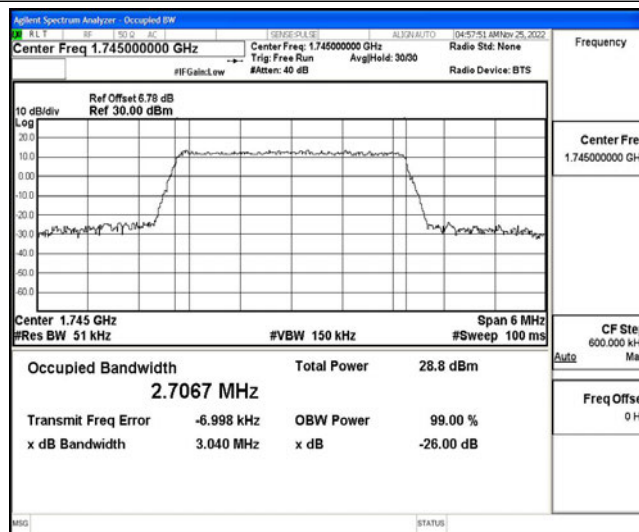

Band66-3MHz-QPSK-132322-15RB#0