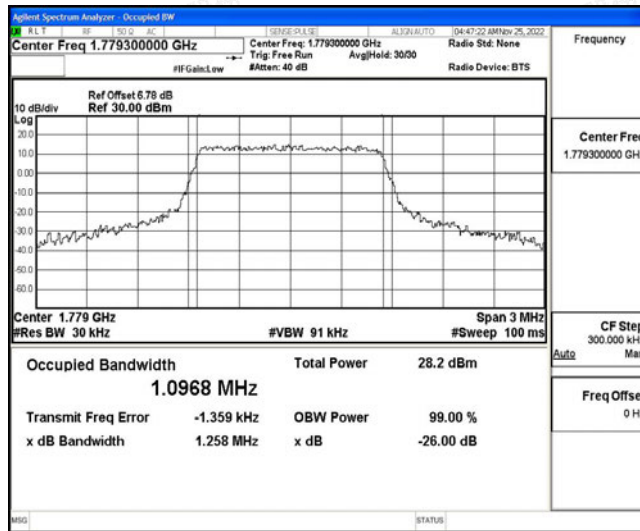

Test Graphs

Band66-1.4MHz-QPSK-131979-6RB#0

Band66-1.4MHz-QPSK-132322-6RB#0

Band66-1.4MHz-QPSK-132665-6RB#0

Band66-1.4MHz-16QAM-131979-6RB#0

Band66-1.4MHz-16QAM-132322-6RB#0

Band66-1.4MHz-16QAM-132665-6RB#0