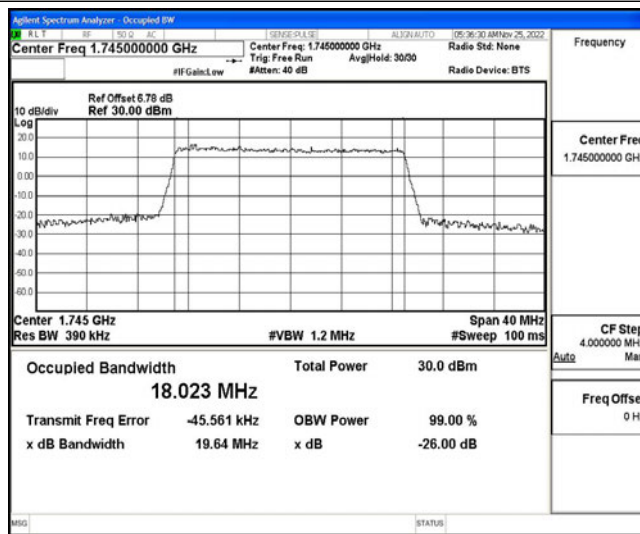

Band66-20MHz-QPSK-132322-100RB#0