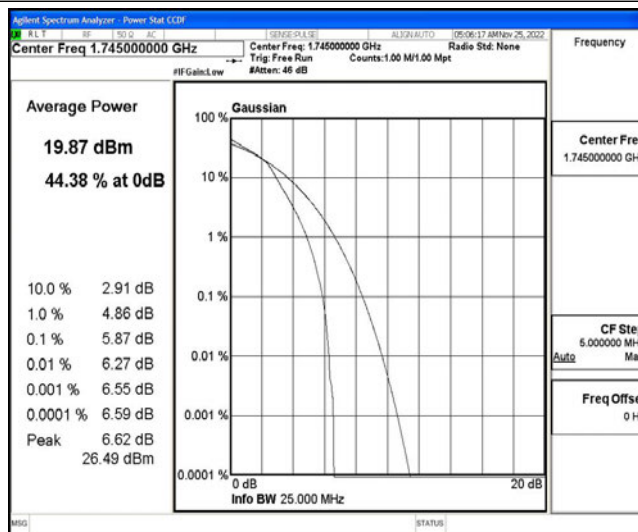

Band66-3MHz-16QAM-132322-15RB#0