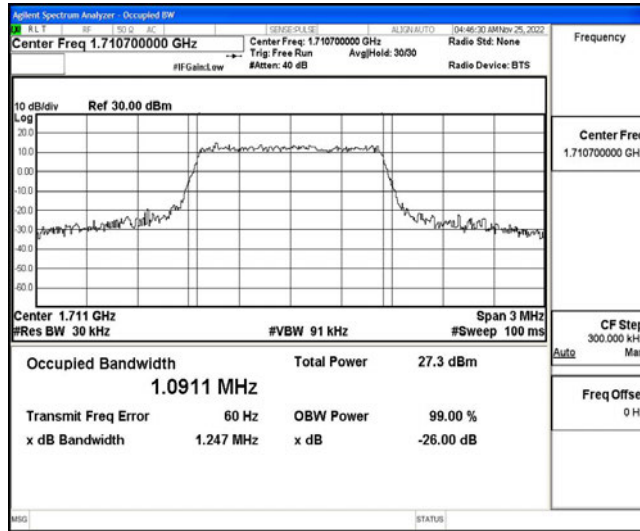

Test Graphs

Band66-1.4MHz-QPSK-131979-6RB#0

Band66-1.4MHz-QPSK-132322-6RB#0

Band66-1.4MHz-QPSK-132665-6RB#0

Band66-1.4MHz-16QAM-131979-6RB#0

Band66-1.4MHz-16QAM-132322-6RB#0

Band66-1.4MHz-16QAM-132665-6RB#0