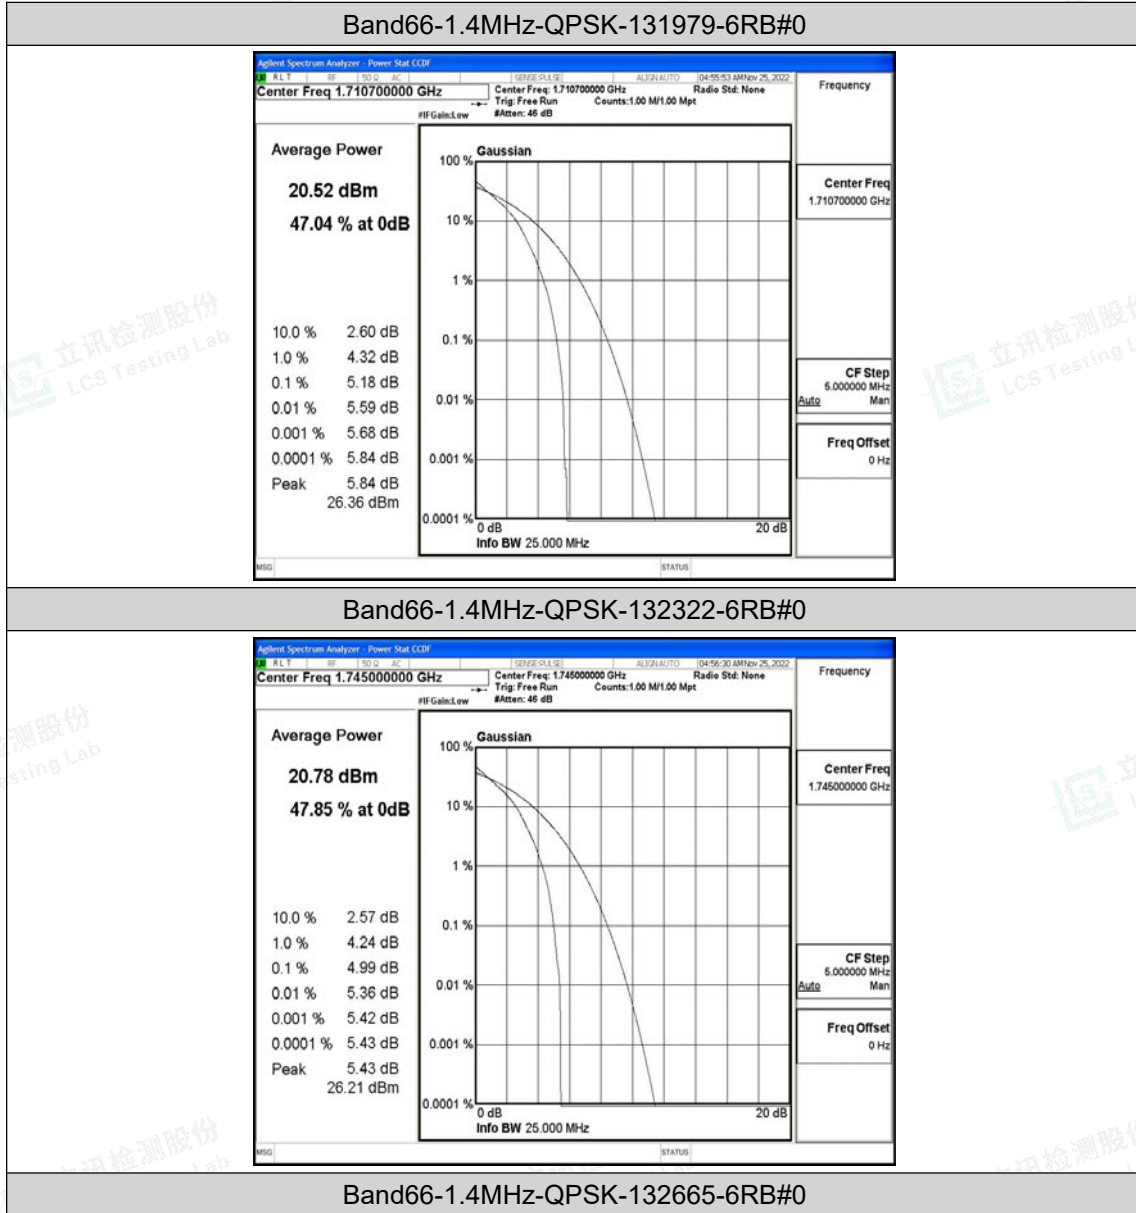

Test Graphs