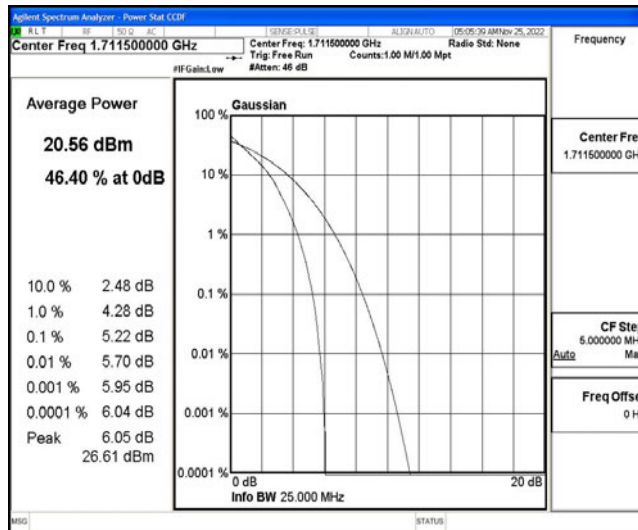

Band66-3MHz-QPSK-131987-15RB#0