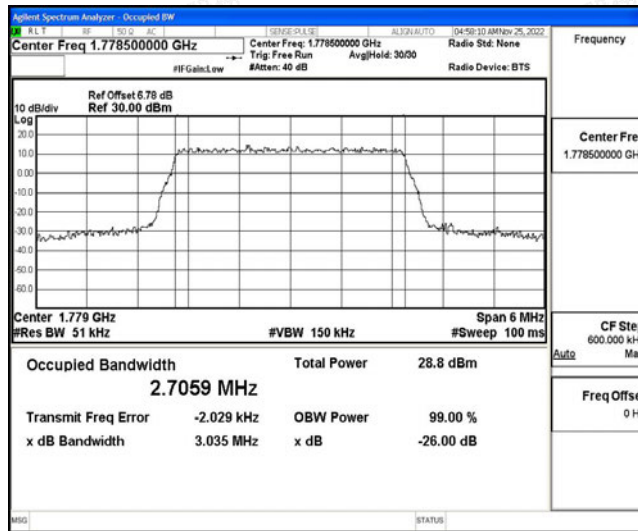

Band66-3MHz-QPSK-132657-15RB#0