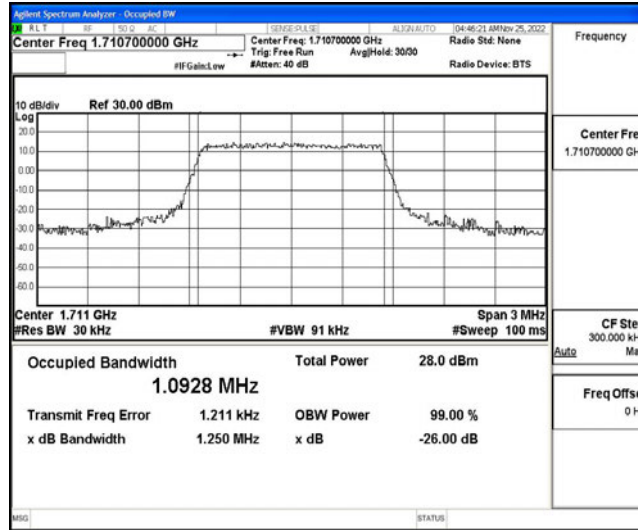

Test Graphs

Band66-1.4MHz-QPSK-131979-6RB#0