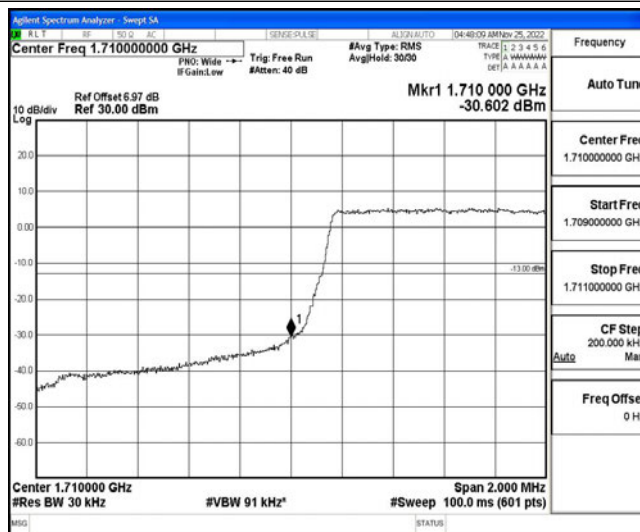

Band66-1.4MHz-16QAM-131979-6RB#0