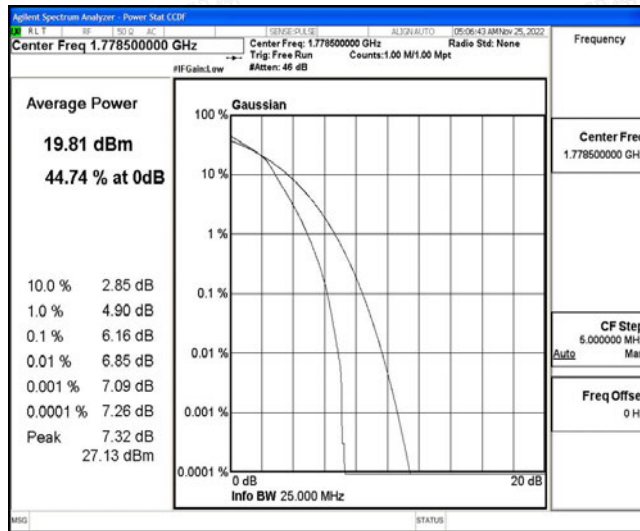

Band66-3MHz-16QAM-132657-15RB#0