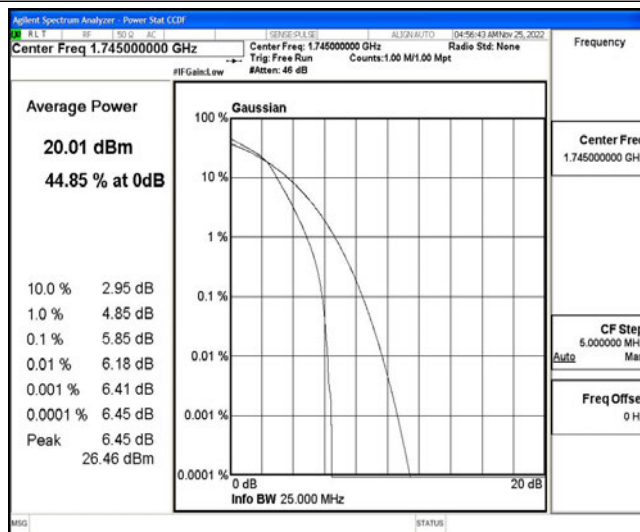

Band66	20MHz	16QAM	132322	100RB#0	6.12	13	PASS
Band66	20MHz	16QAM	132572	100RB#0	6.23	13	PASS

Test Graphs

Band66-1.4MHz-16QAM-131979-6RB#0

Band66-1.4MHz-16QAM-132322-6RB#0

Band66-1.4MHz-16QAM-132665-6RB#0