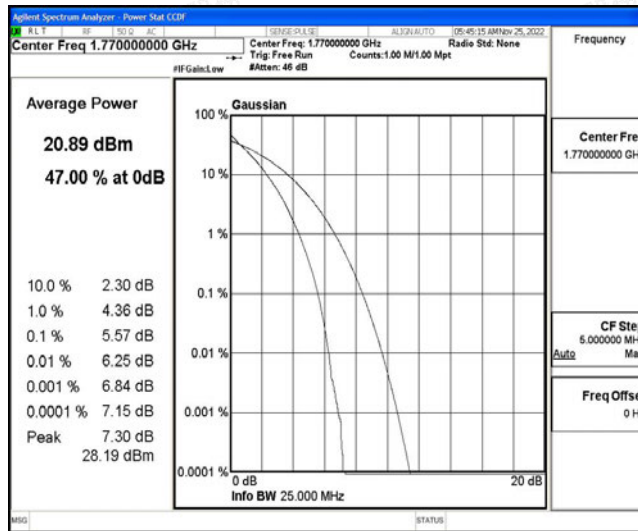

Band66-20MHz-QPSK-132572-100RB#0