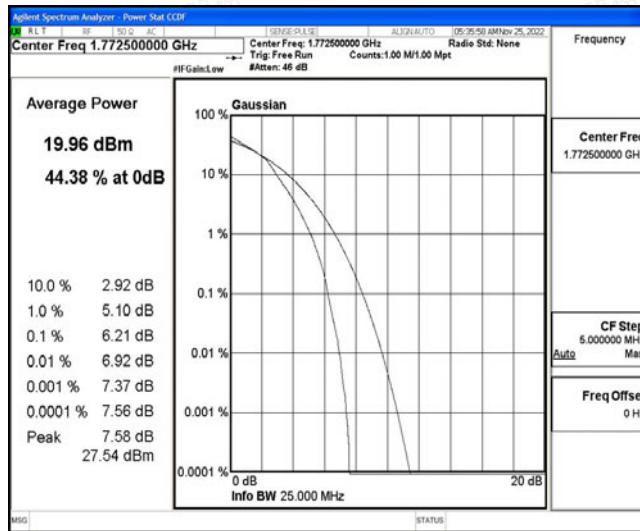

Band66-15MHz-16QAM-132597-75RB#0