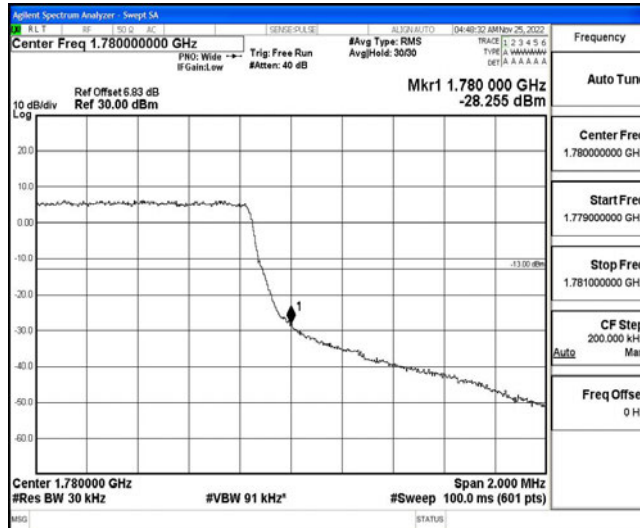

Band66-1.4MHz-QPSK-132665-6RB#0