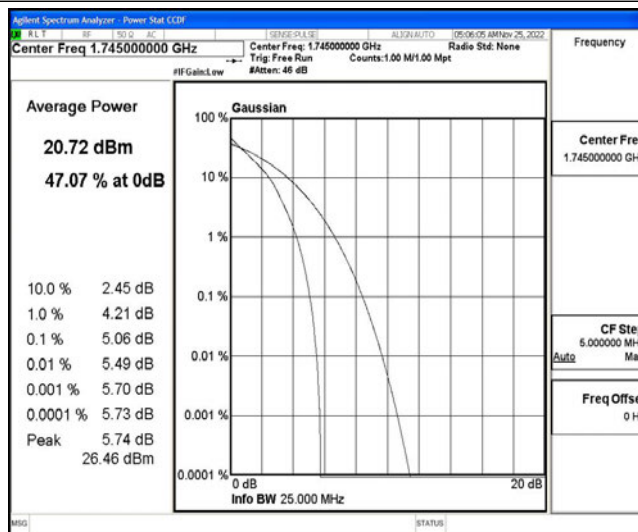

Band66-3MHz-QPSK-132322-15RB#0