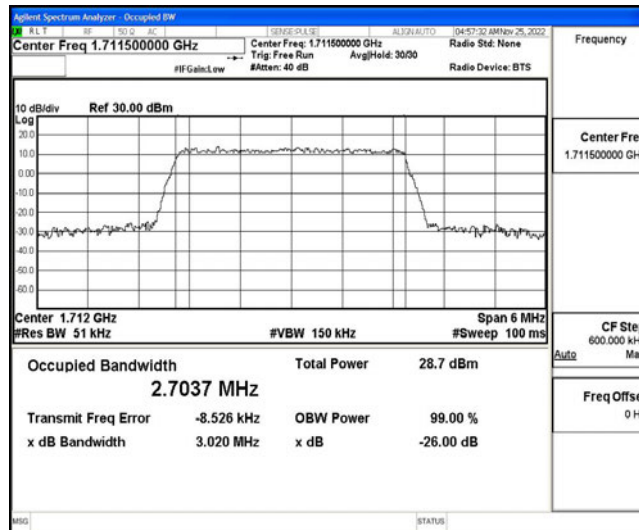

Band66-3MHz-QPSK-131987-15RB#0