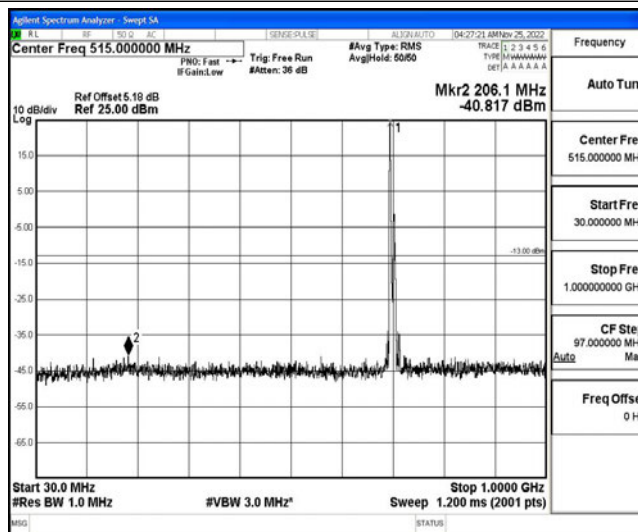

Band12-10MHz-16QAM-23060-1RB#0-Range3:30~1000MHz

Band12-10MHz-16QAM-23060-1RB#0-Range4:1000~10000MHz

Band12-10MHz-16QAM-23095-1RB#0-Range1:0.009~0.15MHz

Band12-10MHz-16QAM-23095-1RB#0-Range2:0.15~30MHz

Band12-10MHz-16QAM-23095-1RB#0-Range3:30~1000MHz