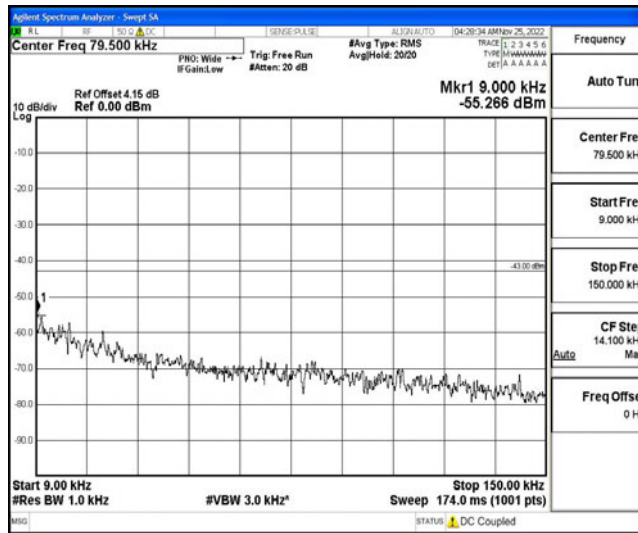

Band12-10MHz-16QAM-23130-1RB#0-Range1:0.009~0.15MHz

Band12-10MHz-16QAM-23130-1RB#0-Range2:0.15~30MHz