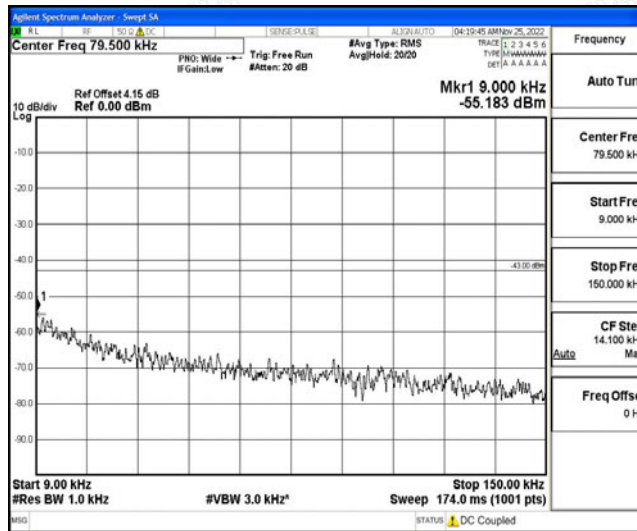

Band12-5MHz-16QAM-23035-1RB#0-Range2:0.15~30MHz

Band12-5MHz-16QAM-23035-1RB#0-Range3:30~1000MHz

Band12-5MHz-16QAM-23035-1RB#0-Range4:1000~10000MHz

Band12-5MHz-16QAM-23095-1RB#0-Range1:0.009~0.15MHz

Band12-5MHz-16QAM-23095-1RB#0-Range2:0.15~30MHz