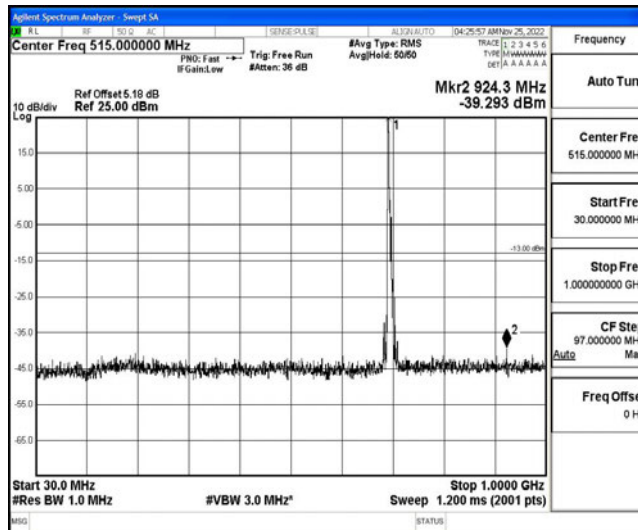

Band12-10MHz-16QAM-23060-1RB#0-Range3:30~1000MHz

Band12-10MHz-16QAM-23060-1RB#0-Range4:1000~10000MHz