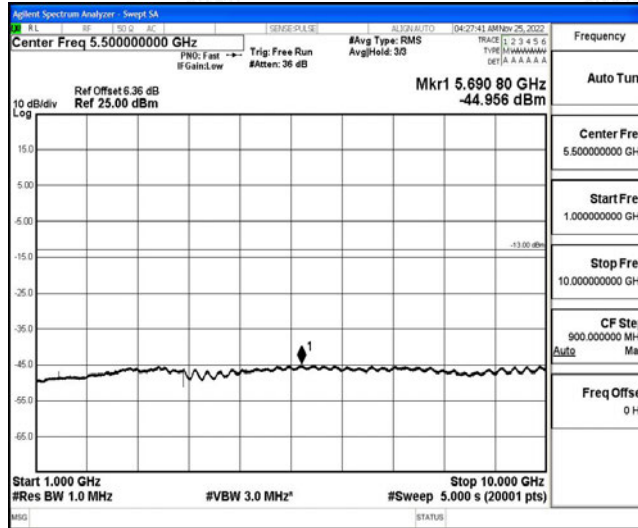

Band12-10MHz-16QAM-23095-1RB#0-Range4:1000~10000MHz

Band12-10MHz-16QAM-23130-1RB#0-Range1:0.009~0.15MHz