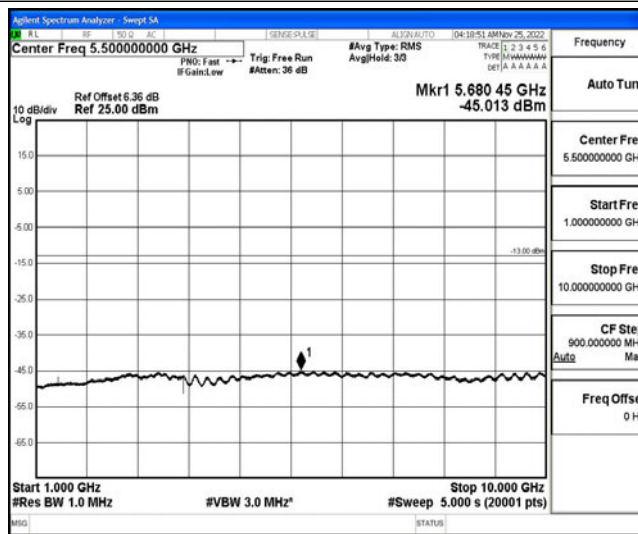

Band12-5MHz-16QAM-23035-1RB#0-Range2:0.15~30MHz

Band12-5MHz-16QAM-23035-1RB#0-Range3:30~1000MHz

Band12-5MHz-16QAM-23035-1RB#0-Range4:1000~10000MHz

Band12-5MHz-16QAM-23095-1RB#0-Range1:0.009~0.15MHz

Band12-5MHz-16QAM-23095-1RB#0-Range2:0.15~30MHz