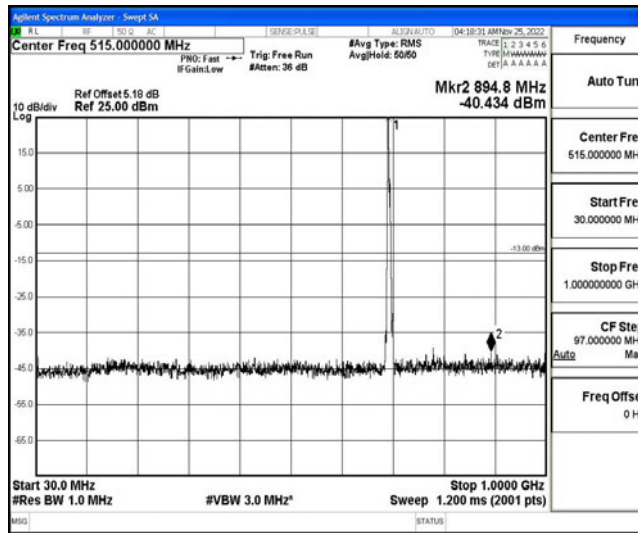

Band12-5MHz-16QAM-23035-1RB#0-Range3:30~1000MHz

Band12-5MHz-16QAM-23035-1RB#0-Range4:1000~10000MHz