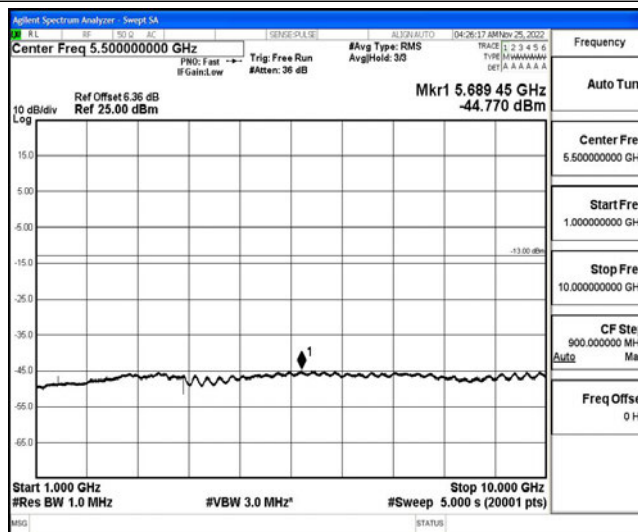

Band12-10MHz-16QAM-23060-1RB#0-Range4:1000~10000MHz

Band12-10MHz-16QAM-23095-1RB#0-Range1:0.009~0.15MHz