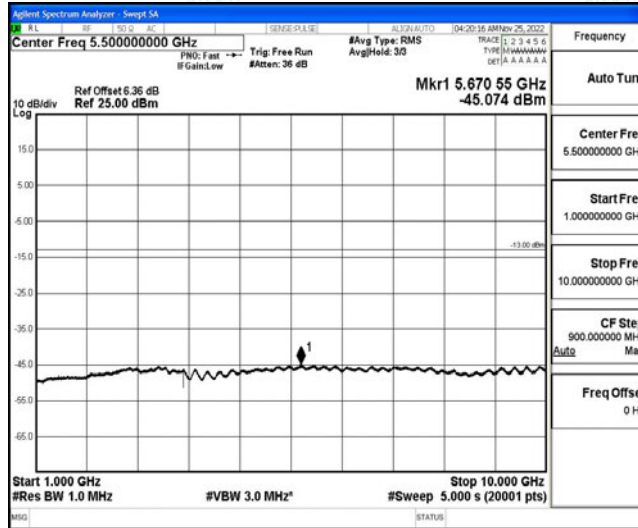

Band12-5MHz-16QAM-23095-1RB#0-Range4:1000~10000MHz

Band12-5MHz-16QAM-23155-1RB#0-Range1:0.009~0.15MHz