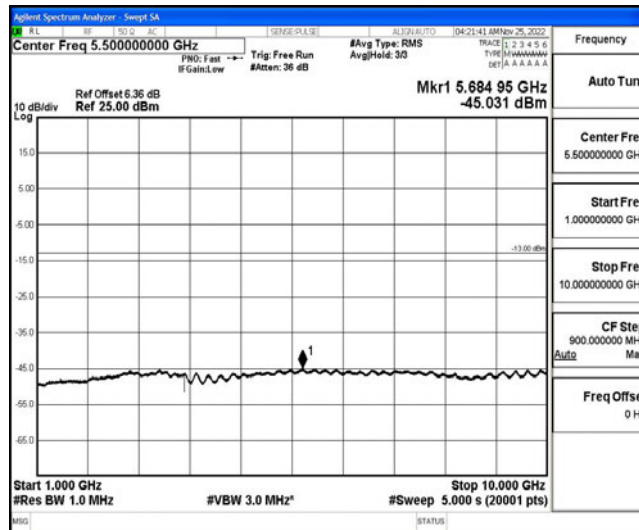

Band12-5MHz-16QAM-23155-1RB#0-Range4:1000~10000MHz

Band12-10MHz-QPSK-23060-1RB#0-Range1:0.009~0.15MHz