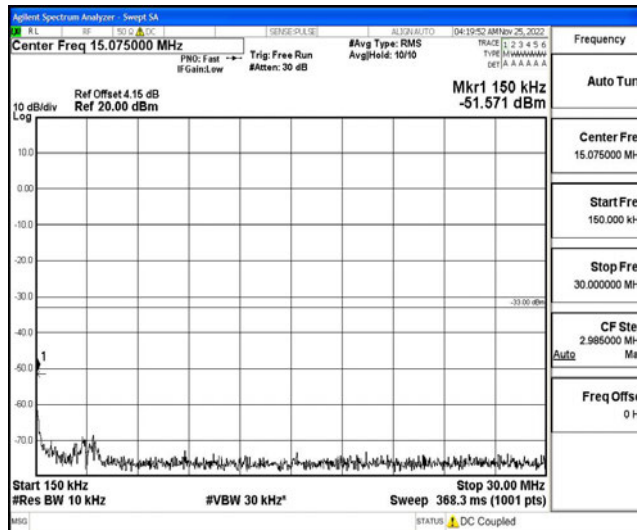

Band12-5MHz-16QAM-23035-1RB#0-Range2:0.15~30MHz

Band12-5MHz-16QAM-23035-1RB#0-Range3:30~1000MHz

Band12-5MHz-16QAM-23035-1RB#0-Range4:1000~10000MHz

Band12-5MHz-16QAM-23095-1RB#0-Range1:0.009~0.15MHz

Band12-5MHz-16QAM-23095-1RB#0-Range2:0.15~30MHz