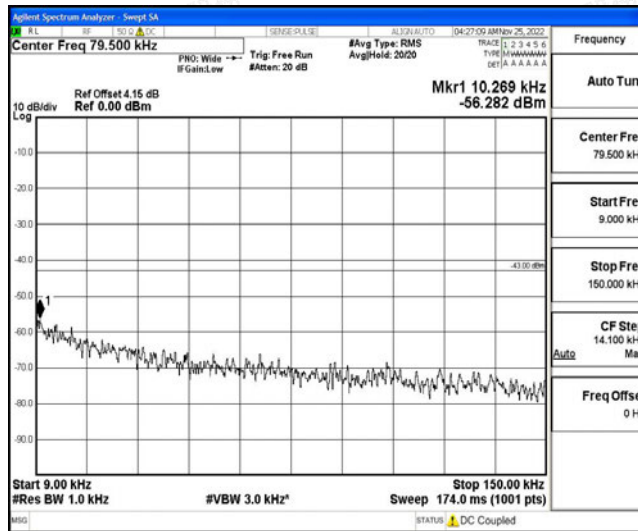

Band12-10MHz-16QAM-23060-1RB#0-Range3:30~1000MHz

Band12-10MHz-16QAM-23060-1RB#0-Range4:1000~10000MHz

Band12-10MHz-16QAM-23095-1RB#0-Range1:0.009~0.15MHz

Band12-10MHz-16QAM-23095-1RB#0-Range2:0.15~30MHz

Band12-10MHz-16QAM-23095-1RB#0-Range3:30~1000MHz