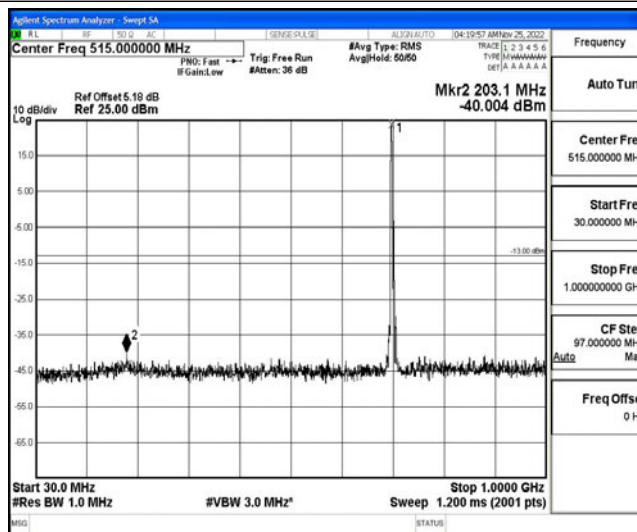

Band12-5MHz-16QAM-23095-1RB#0-Range3:30~1000MHz

Band12-5MHz-16QAM-23095-1RB#0-Range4:1000~10000MHz