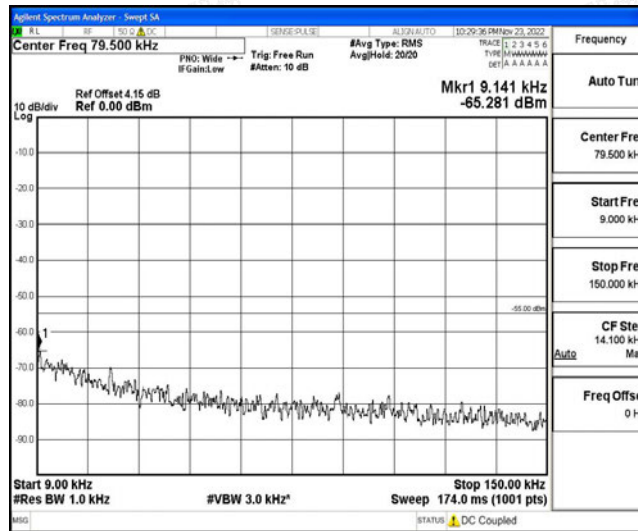

Band7-15MHz-16QAM-21100-1RB#0-Range1:0.009~0.15MHz

Band7-15MHz-16QAM-21100-1RB#0-Range2:0.15~30MHz