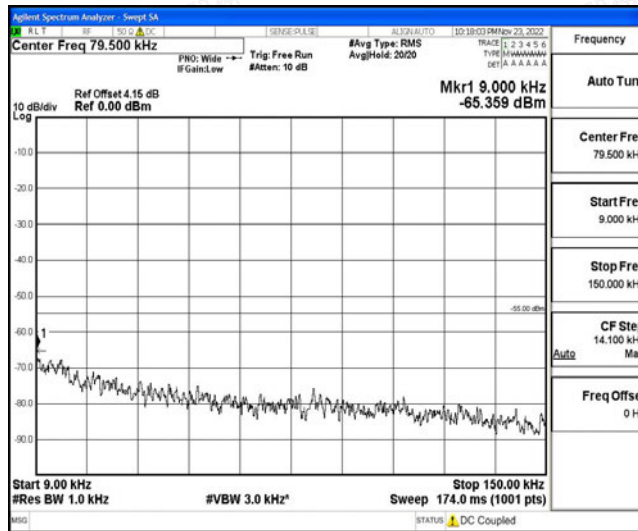

Band7-10MHz-16QAM-21400-1RB#0-Range1:0.009~0.15MHz

Band7-10MHz-16QAM-21400-1RB#0-Range2:0.15~30MHz