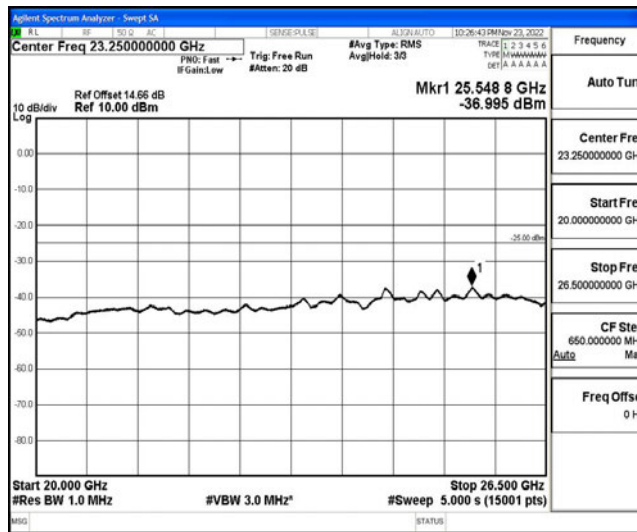

Band7-15MHz-QPSK-20825-1RB#0-Range6:20000~26500MHz

Band7-15MHz-QPSK-21100-1RB#0-Range1:0.009~0.15MHz