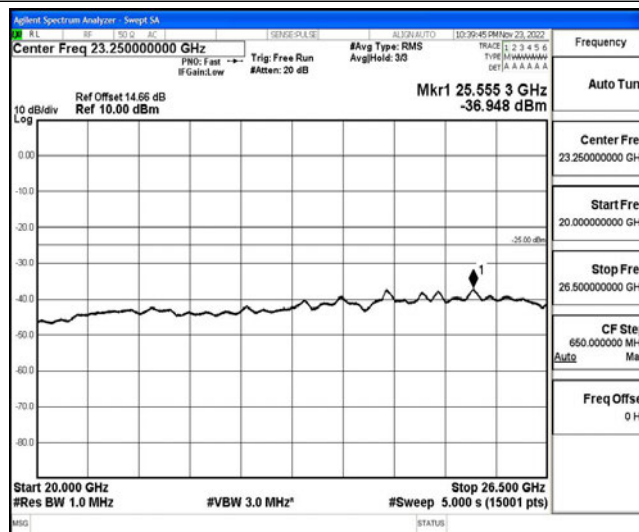

Band7-20MHz-16QAM-20850-1RB#0-Range6:20000~26500MHz

Band7-20MHz-16QAM-21100-1RB#0-Range1:0.009~0.15MHz