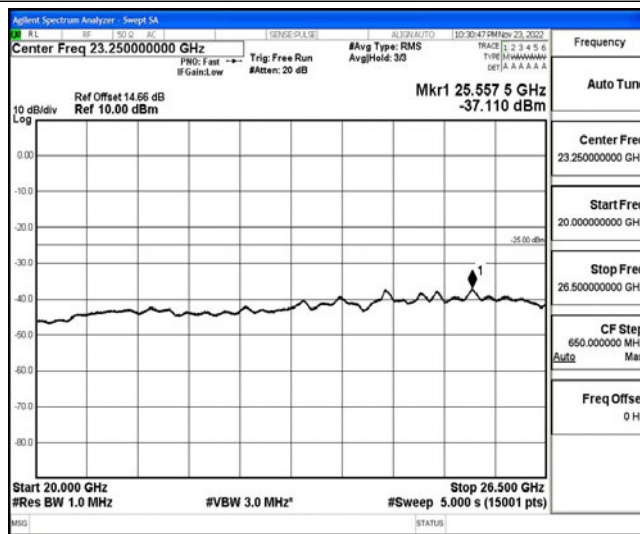

Band7-15MHz-16QAM-21100-1RB#0-Range6:20000~26500MHz

Band7-15MHz-16QAM-21375-1RB#0-Range1:0.009~0.15MHz