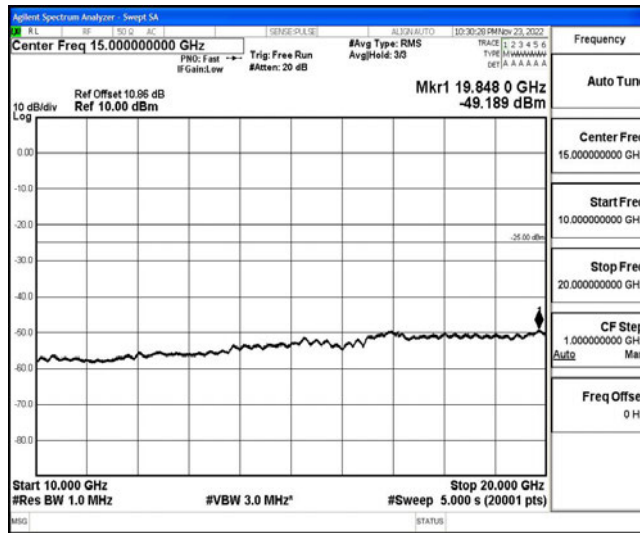

Band7-15MHz-16QAM-21100-1RB#0-Range1:0.009~0.15MHz

Band7-15MHz-16QAM-21100-1RB#0-Range2:0.15~30MHz

Band7-15MHz-16QAM-21100-1RB#0-Range3:30~1000MHz

Band7-15MHz-16QAM-21100-1RB#0-Range4:1000~10000MHz

Band7-15MHz-16QAM-21100-1RB#0-Range5:10000~20000MHz