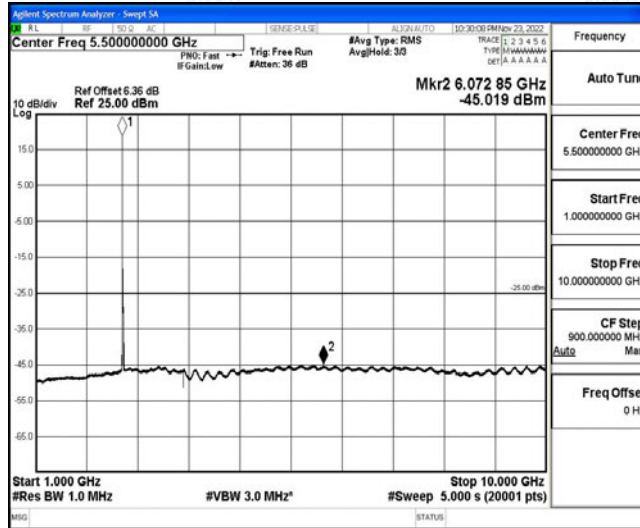

Band7-15MHz-16QAM-21100-1RB#0-Range1:0.009~0.15MHz

Band7-15MHz-16QAM-21100-1RB#0-Range2:0.15~30MHz

Band7-15MHz-16QAM-21100-1RB#0-Range3:30~1000MHz

Band7-15MHz-16QAM-21100-1RB#0-Range4:1000~10000MHz

Band7-15MHz-16QAM-21100-1RB#0-Range5:10000~20000MHz