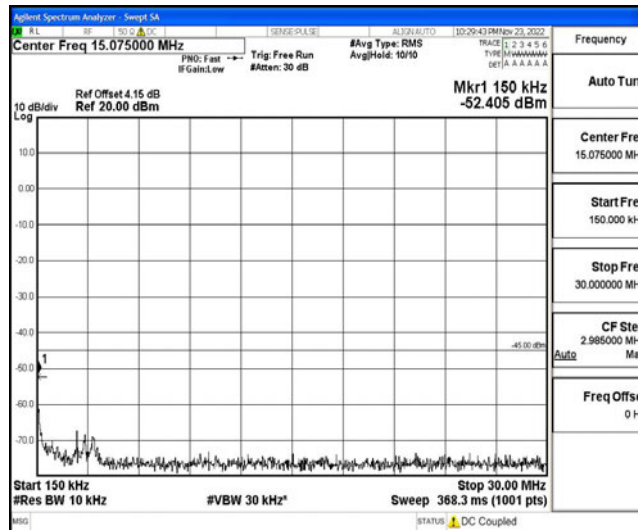

Band7-15MHz-16QAM-21100-1RB#0-Range2:0.15~30MHz

Band7-15MHz-16QAM-21100-1RB#0-Range3:30~1000MHz