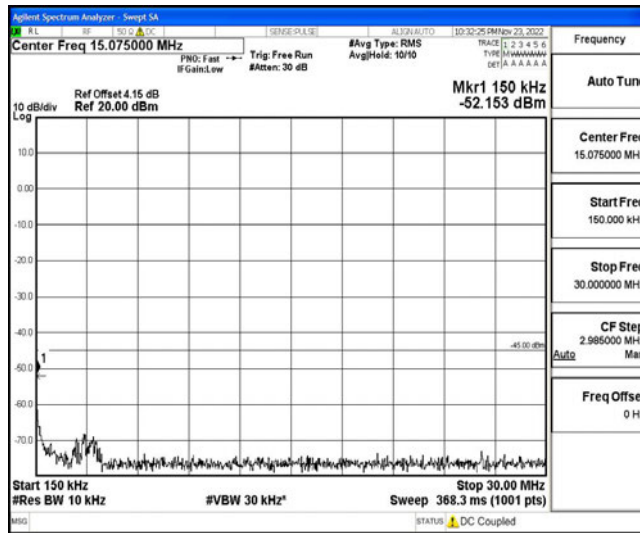

Band7-15MHz-16QAM-21100-1RB#0-Range6:20000~26500MHz

Band7-15MHz-16QAM-21375-1RB#0-Range1:0.009~0.15MHz

Band7-15MHz-16QAM-21375-1RB#0-Range2:0.15~30MHz

Band7-15MHz-16QAM-21375-1RB#0-Range3:30~1000MHz

Band7-15MHz-16QAM-21375-1RB#0-Range4:1000~10000MHz