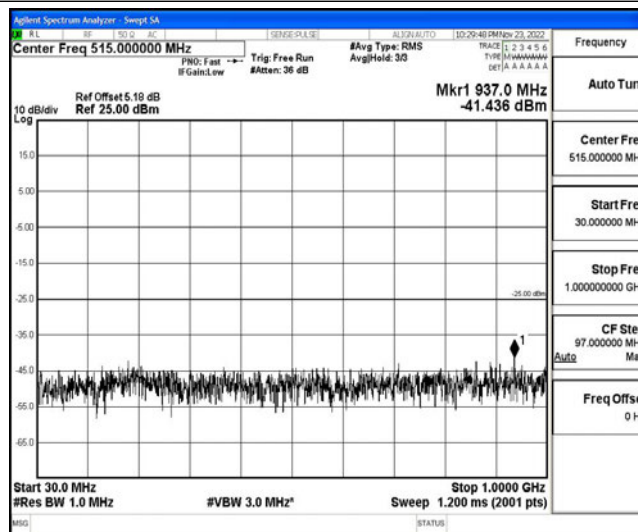

Band7-15MHz-16QAM-21100-1RB#0-Range1:0.009~0.15MHz

Band7-15MHz-16QAM-21100-1RB#0-Range2:0.15~30MHz

Band7-15MHz-16QAM-21100-1RB#0-Range3:30~1000MHz

Band7-15MHz-16QAM-21100-1RB#0-Range4:1000~10000MHz

Band7-15MHz-16QAM-21100-1RB#0-Range5:10000~20000MHz