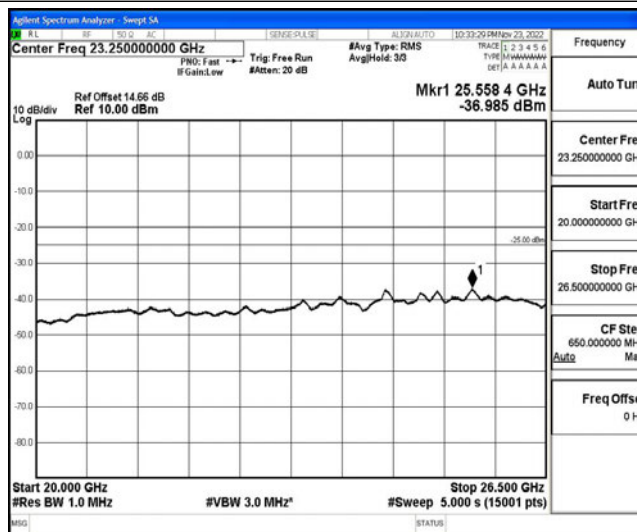

Band7-15MHz-16QAM-21375-1RB#0-Range6:20000~26500MHz

Band7-20MHz-QPSK-20850-1RB#0-Range1:0.009~0.15MHz