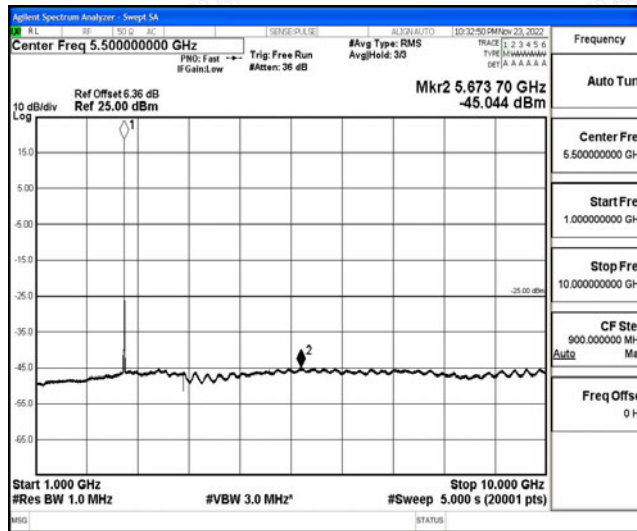

Band7-15MHz-16QAM-21100-1RB#0-Range6:20000~26500MHz

Band7-15MHz-16QAM-21375-1RB#0-Range1:0.009~0.15MHz

Band7-15MHz-16QAM-21375-1RB#0-Range2:0.15~30MHz

Band7-15MHz-16QAM-21375-1RB#0-Range3:30~1000MHz

Band7-15MHz-16QAM-21375-1RB#0-Range4:1000~10000MHz