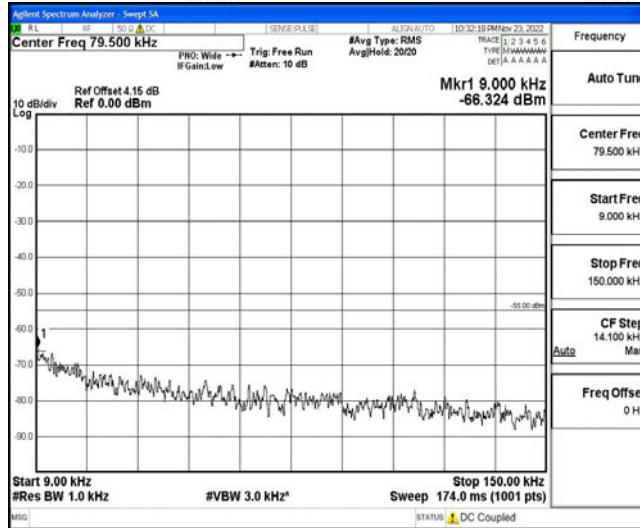

Band7-15MHz-16QAM-21375-1RB#0-Range1:0.009~0.15MHz

Band7-15MHz-16QAM-21375-1RB#0-Range2:0.15~30MHz