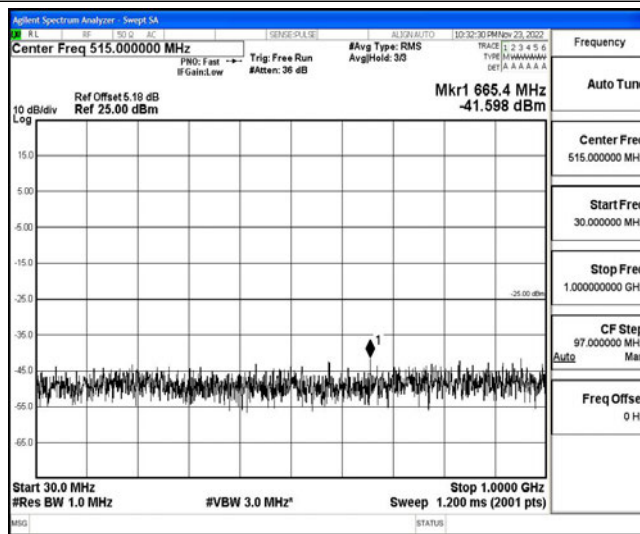

Band7-15MHz-16QAM-21100-1RB#0-Range6:20000~26500MHz

Band7-15MHz-16QAM-21375-1RB#0-Range1:0.009~0.15MHz

Band7-15MHz-16QAM-21375-1RB#0-Range2:0.15~30MHz

Band7-15MHz-16QAM-21375-1RB#0-Range3:30~1000MHz

Band7-15MHz-16QAM-21375-1RB#0-Range4:1000~10000MHz