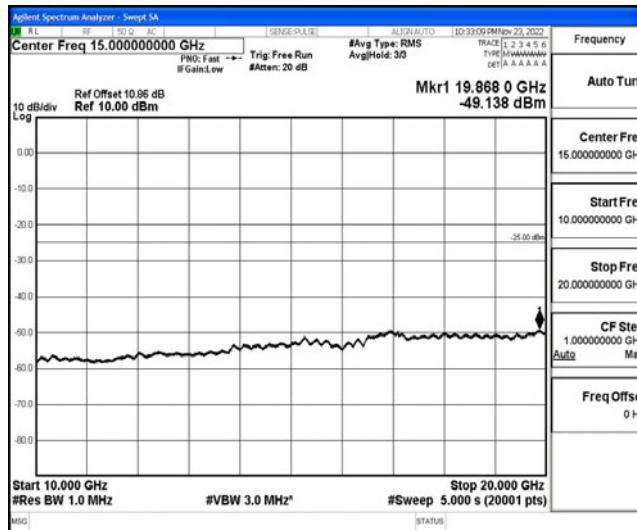

Band7-15MHz-16QAM-21375-1RB#0-Range5:10000~20000MHz

Band7-15MHz-16QAM-21375-1RB#0-Range6:20000~26500MHz