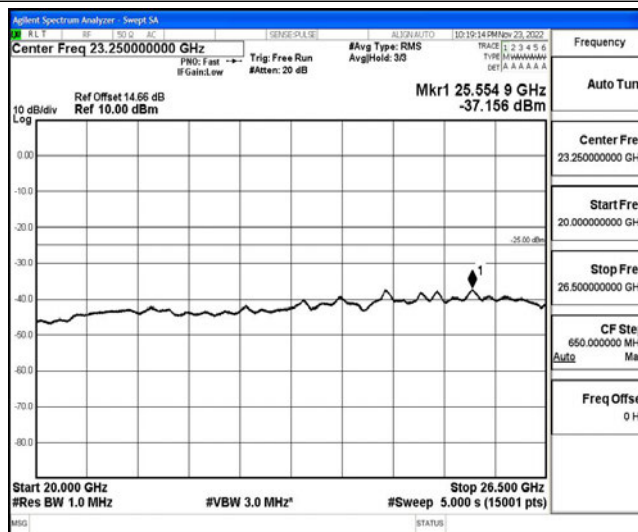

Band7-10MHz-16QAM-21400-1RB#0-Range6:20000~26500MHz

Band7-15MHz-QPSK-20825-1RB#0-Range1:0.009~0.15MHz