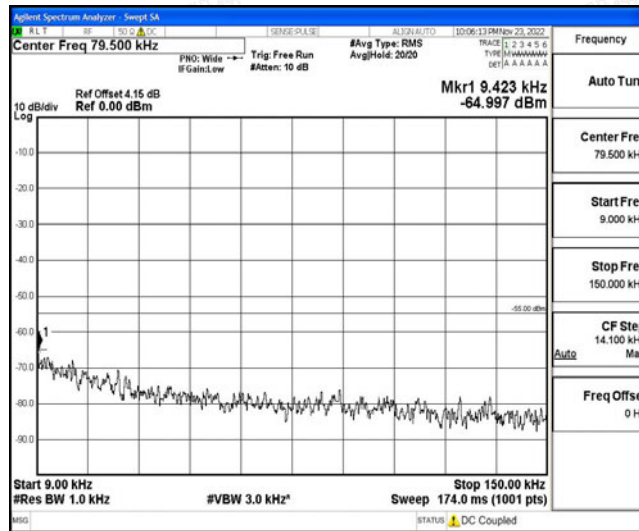

Band7-5MHz-16QAM-21425-1RB#0-Range1:0.009~0.15MHz

Band7-5MHz-16QAM-21425-1RB#0-Range2:0.15~30MHz