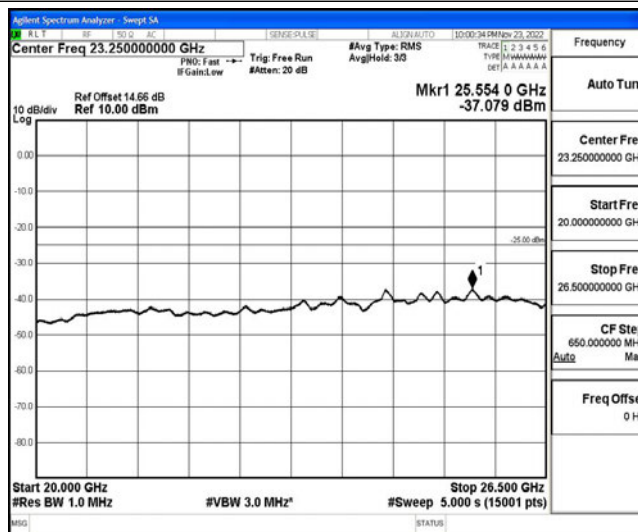

Band7-5MHz-QPSK-20775-1RB#0-Range6:20000~26500MHz

Band7-5MHz-QPSK-21100-1RB#0-Range1:0.009~0.15MHz