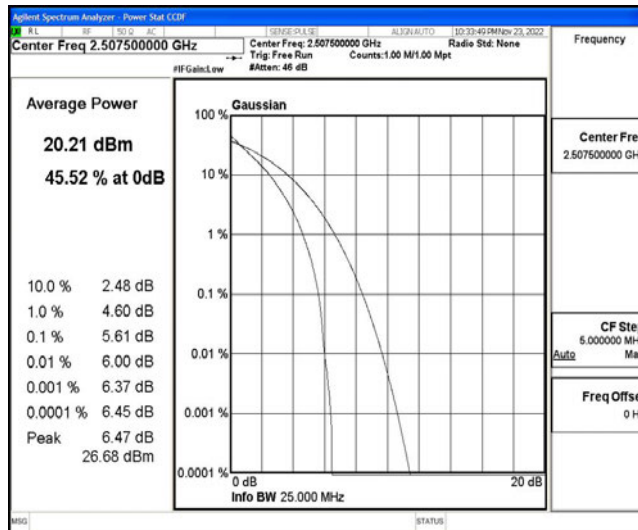

Band7-15MHz-QPSK-20825-75RB#0

Band7-15MHz-QPSK-21100-75RB#0