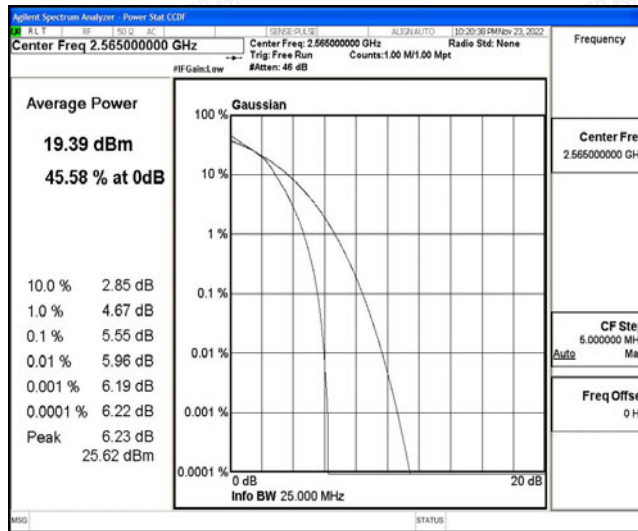

Band7-10MHz-16QAM-21400-50RB#0

Band7-15MHz-QPSK-20825-75RB#0