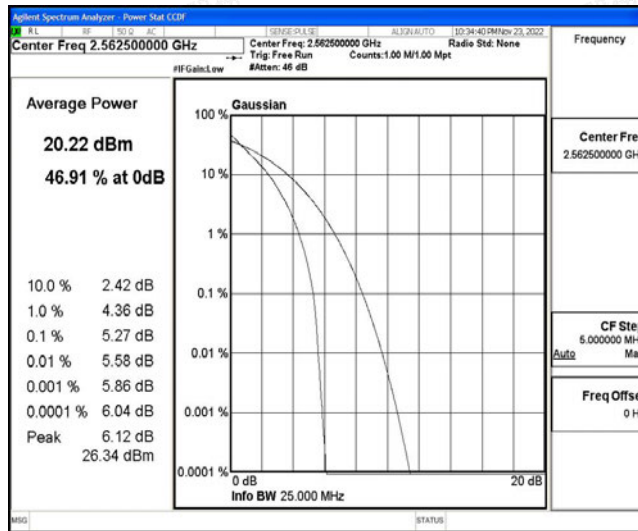

Band7-15MHz-QPSK-21375-75RB#0

Band7-15MHz-16QAM-20825-75RB#0