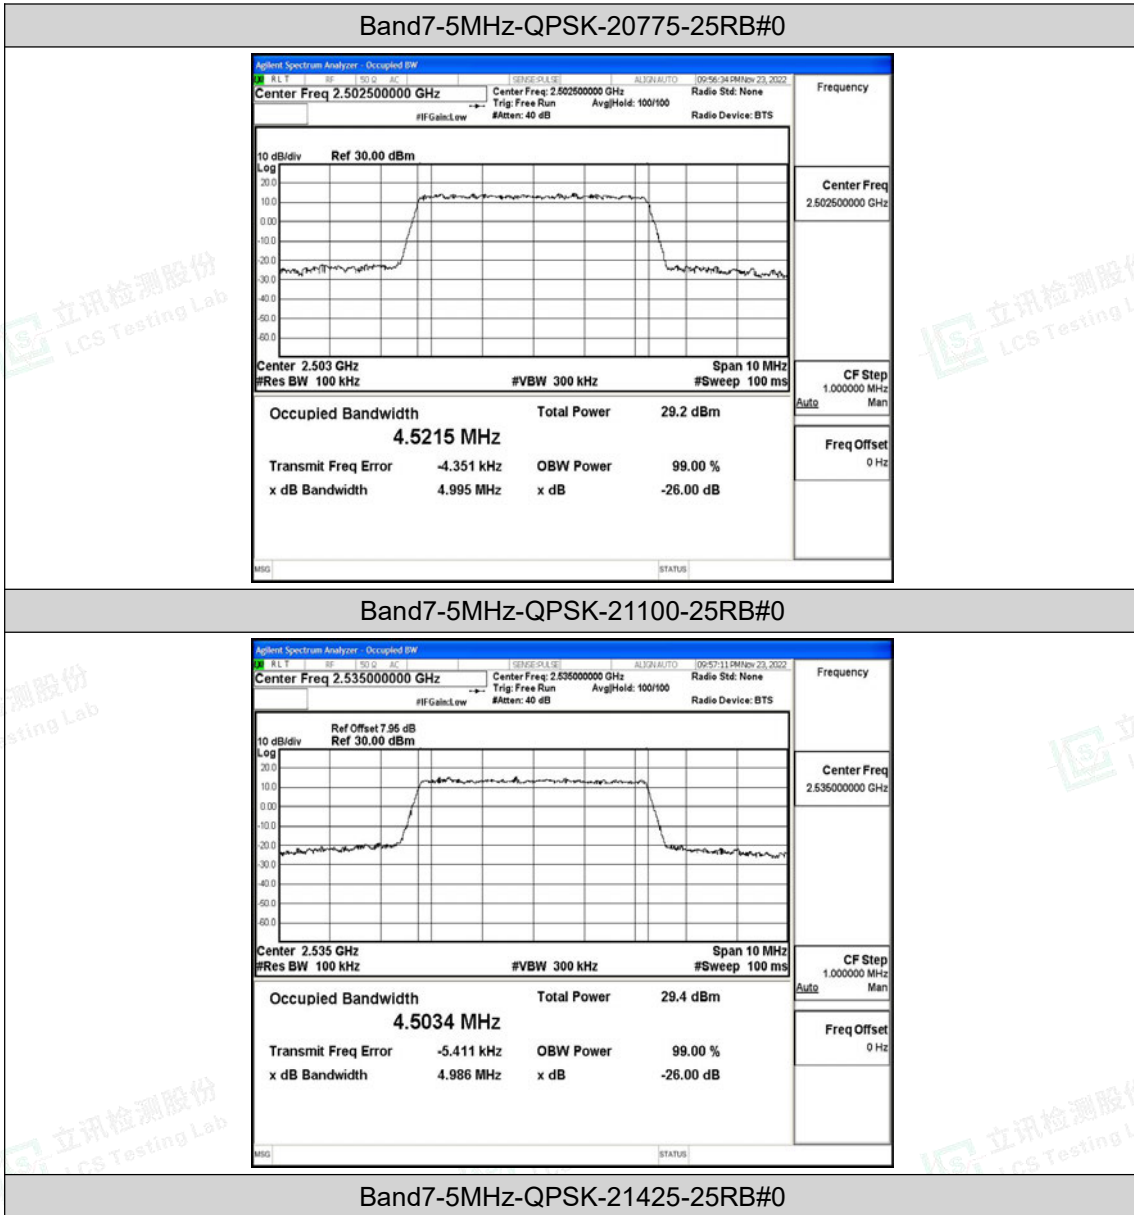

Test Graphs