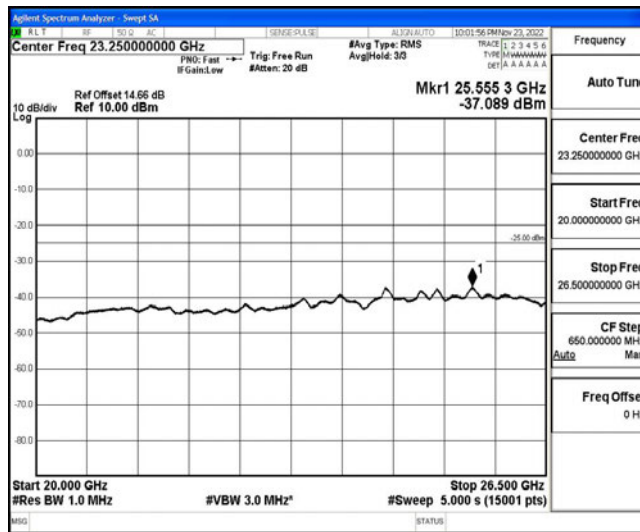

Band7-5MHz-16QAM-20775-1RB#0-Range3:30~100MHz

Band7-5MHz-16QAM-20775-1RB#0-Range4:1000~10000MHz

Band7-5MHz-16QAM-20775-1RB#0-Range5:10000~20000MHz

Band7-5MHz-16QAM-20775-1RB#0-Range6:20000~26500MHz

Band7-5MHz-16QAM-21100-1RB#0-Range1:0.009~0.15MHz