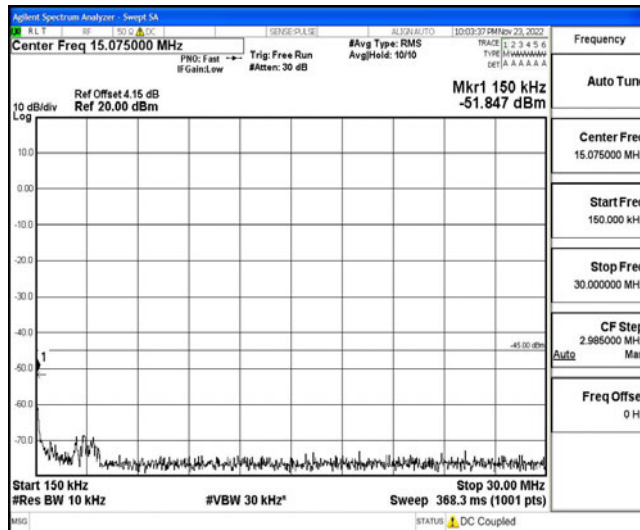

Band7-5MHz-16QAM-21100-1RB#0-Range2:0.15~30MHz

Band7-5MHz-16QAM-21100-1RB#0-Range3:30~100MHz