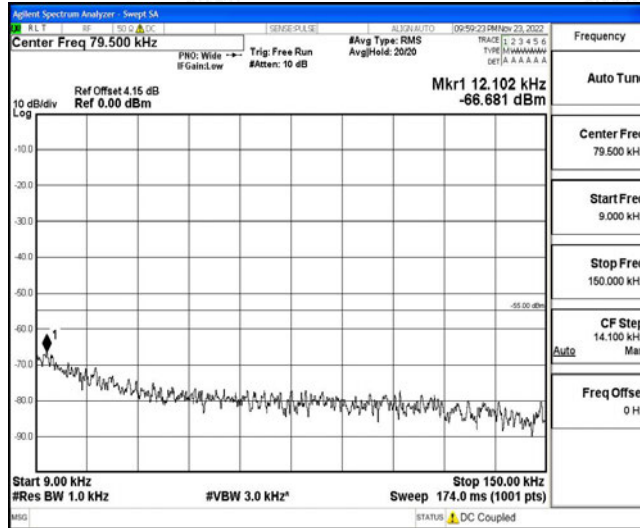

Band7-5MHz-QPSK-20775-1RB#0-Range2:0.15~30MHz