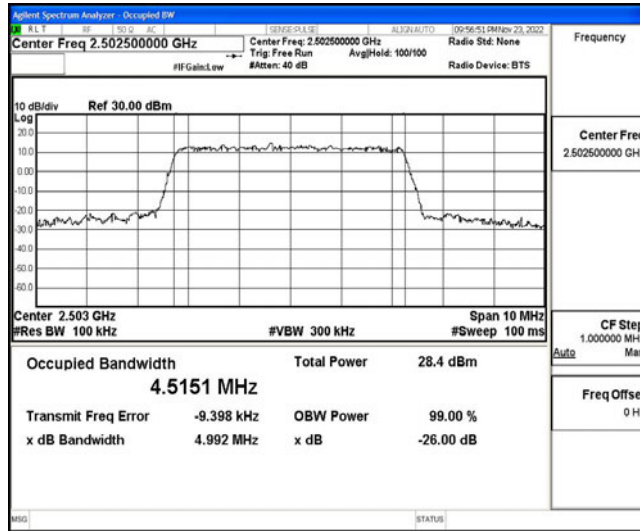

Band7-5MHz-16QAM-20775-25RB#0

Band7-5MHz-16QAM-21100-25RB#0