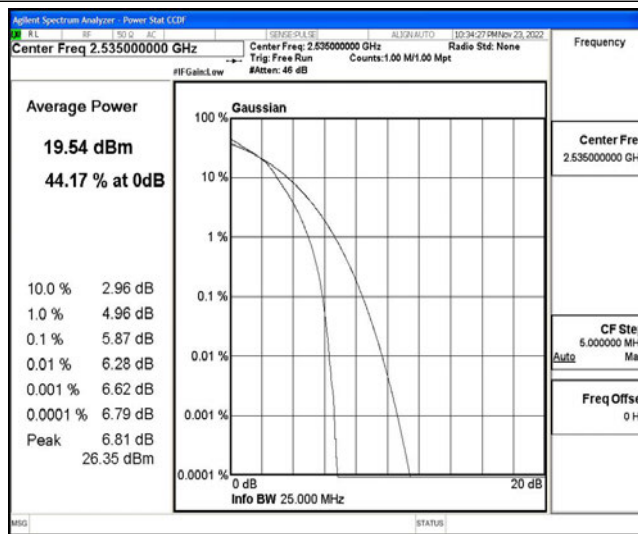

Band7-15MHz-16QAM-21100-75RB#0

Band7-15MHz-16QAM-21375-75RB#0