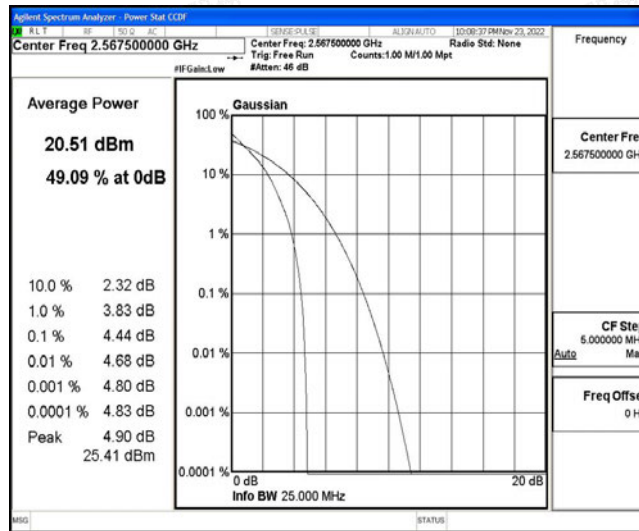

Band7-5MHz-16QAM-20775-25RB#0