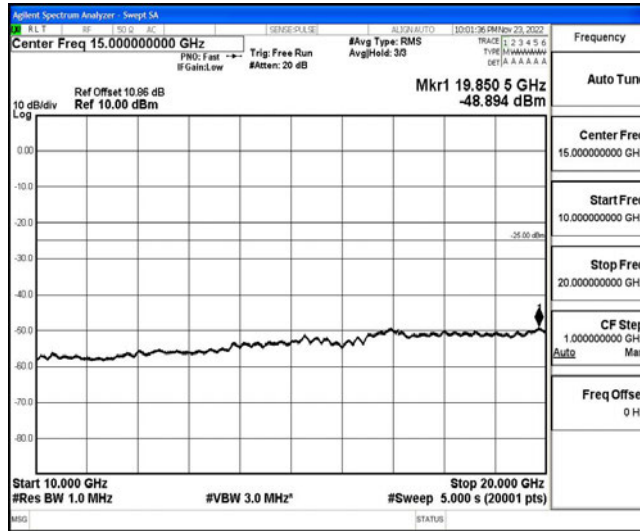

Band7-5MHz-16QAM-20775-1RB#0-Range3:30~100MHz

Band7-5MHz-16QAM-20775-1RB#0-Range4:1000~10000MHz

Band7-5MHz-16QAM-20775-1RB#0-Range5:10000~20000MHz

Band7-5MHz-16QAM-20775-1RB#0-Range6:20000~26500MHz

Band7-5MHz-16QAM-21100-1RB#0-Range1:0.009~0.15MHz