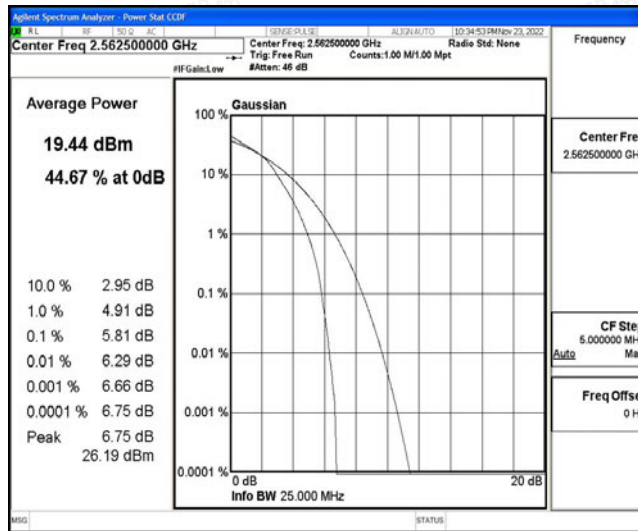

Band7-15MHz-16QAM-21375-75RB#0

Band7-20MHz-QPSK-20850-100RB#0