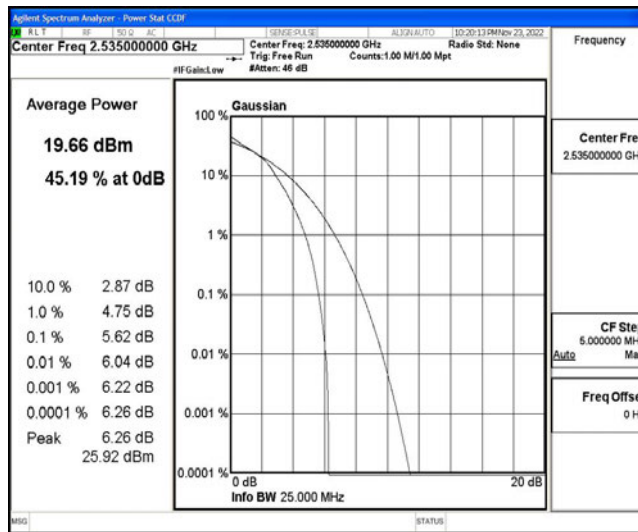

Band7-10MHz-16QAM-21100-50RB#0

Band7-10MHz-16QAM-21400-50RB#0