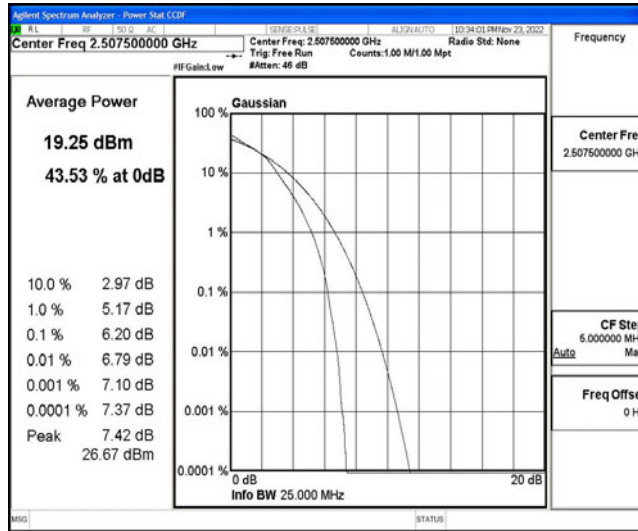

Band7-15MHz-16QAM-20825-75RB#0

Band7-15MHz-16QAM-21100-75RB#0