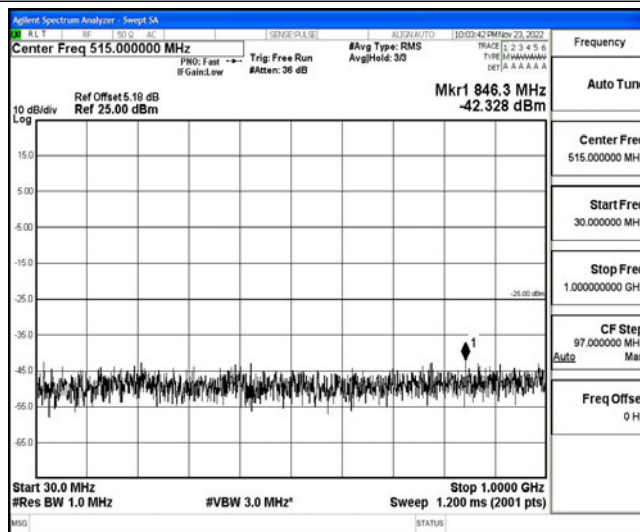

Band7-5MHz-16QAM-21100-1RB#0-Range3:30~100MHz

Band7-5MHz-16QAM-21100-1RB#0-Range4:1000~10000MHz