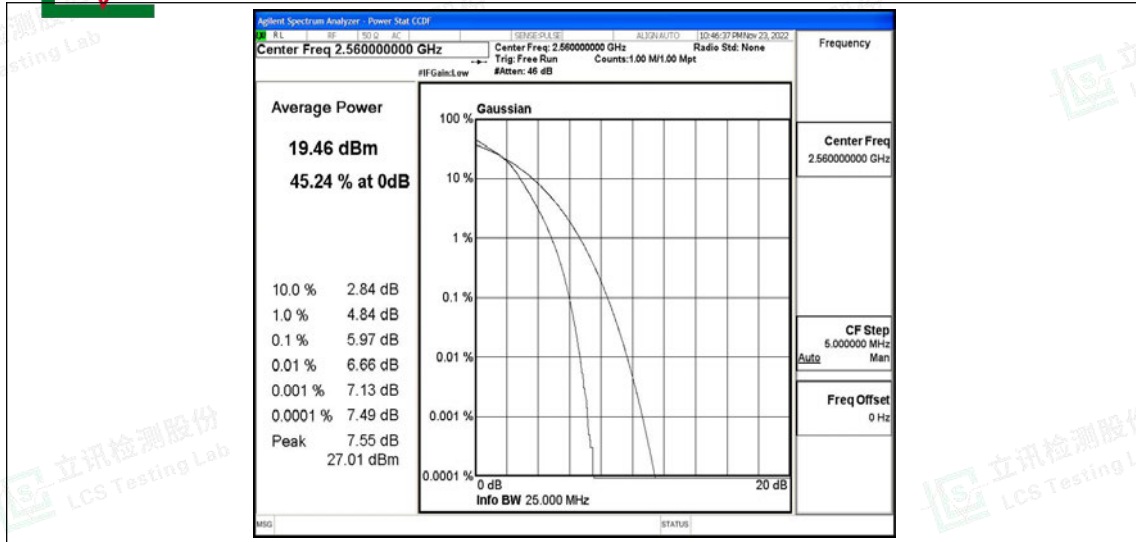

I.3 26dB Bandwidth and Occupied Bandwidth

Test Result

Band	Bandwidth	Modulation	Channel	RB Configuration	Occupied Bandwidth (MHz)	26dB Bandwidth (MHz)	Verdict
Band7	5MHz	QPSK	20775	25RB#0	4.5215	4.995	PASS
Band7	5MHz	QPSK	21100	25RB#0	4.5034	4.986	PASS
Band7	5MHz	QPSK	21425	25RB#0	4.5105	4.994	PASS
Band7	5MHz	16QAM	20775	25RB#0	4.5151	4.992	PASS
Band7	5MHz	16QAM	21100	25RB#0	4.5271	5.012	PASS
Band7	5MHz	16QAM	21425	25RB#0	4.5300	5.013	PASS
Band7	10MHz	QPSK	20800	50RB#0	9.0080	9.911	PASS
Band7	10MHz	QPSK	21100	50RB#0	9.0229	9.915	PASS
Band7	10MHz	QPSK	21400	50RB#0	8.9891	9.892	PASS
Band7	10MHz	16QAM	20800	50RB#0	8.9946	9.919	PASS
Band7	10MHz	16QAM	21100	50RB#0	9.0174	10.01	PASS
Band7	10MHz	16QAM	21400	50RB#0	9.0033	9.846	PASS
Band7	15MHz	QPSK	20825	75RB#0	13.536	15.03	PASS
Band7	15MHz	QPSK	21100	75RB#0	13.519	15.02	PASS
Band7	15MHz	QPSK	21375	75RB#0	13.443	14.92	PASS
Band7	15MHz	16QAM	20825	75RB#0	13.550	14.95	PASS
Band7	15MHz	16QAM	21100	75RB#0	13.536	14.89	PASS
Band7	15MHz	16QAM	21375	75RB#0	13.514	15.03	PASS
Band7	20MHz	QPSK	20850	100RB#0	17.962	19.66	PASS
Band7	20MHz	QPSK	21100	100RB#0	18.053	19.68	PASS
Band7	20MHz	QPSK	21350	100RB#0	17.931	19.61	PASS
Band7	20MHz	16QAM	20850	100RB#0	17.982	19.69	PASS
Band7	20MHz	16QAM	21100	100RB#0	18.028	20.00	PASS
Band7	20MHz	16QAM	21350	100RB#0	17.963	19.72	PASS