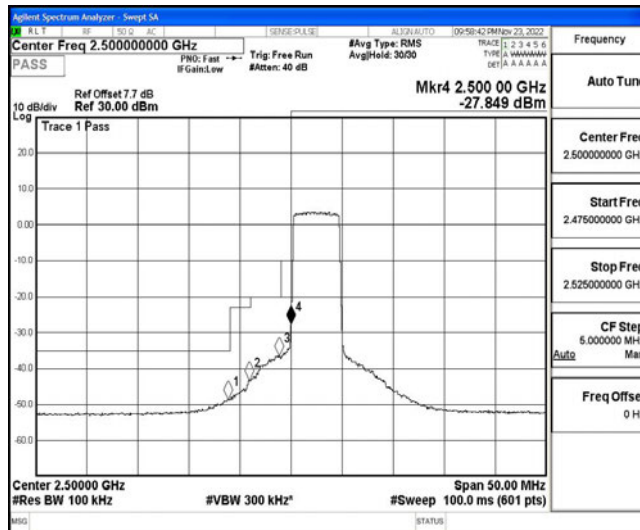

Band7-5MHz-16QAM-20775-25RB#0

Band7-5MHz-16QAM-21425-25RB#0