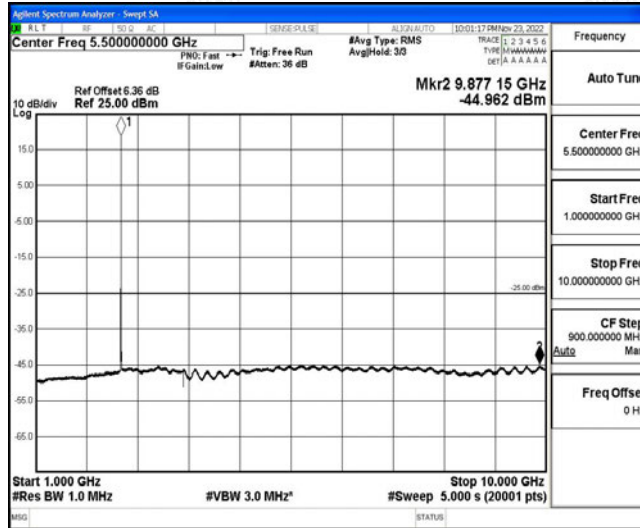

Band7-5MHz-16QAM-20775-1RB#0-Range4:1000~10000MHz

Band7-5MHz-16QAM-20775-1RB#0-Range5:10000~20000MHz