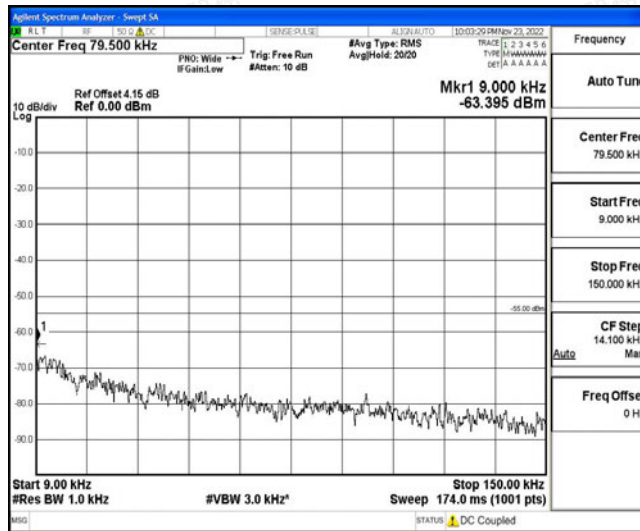

Band7-5MHz-16QAM-20775-1RB#0-Range3:30~100MHz

Band7-5MHz-16QAM-20775-1RB#0-Range4:1000~10000MHz

Band7-5MHz-16QAM-20775-1RB#0-Range5:10000~20000MHz

Band7-5MHz-16QAM-20775-1RB#0-Range6:20000~26500MHz

Band7-5MHz-16QAM-21100-1RB#0-Range1:0.009~0.15MHz