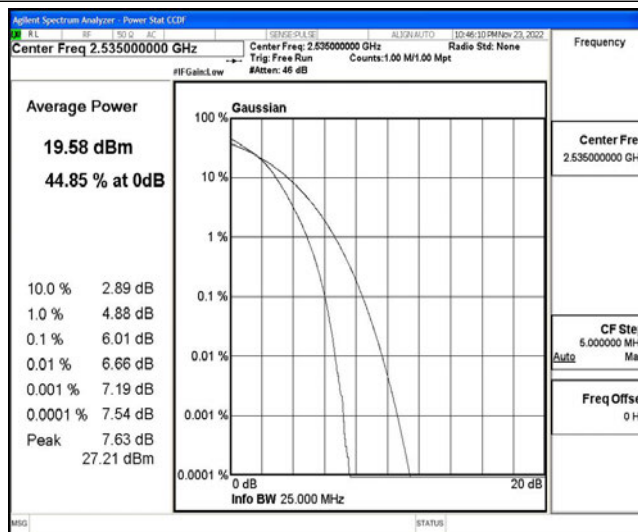

Band7-20MHz-16QAM-21100-100RB#0

Band7-20MHz-16QAM-21350-100RB#0