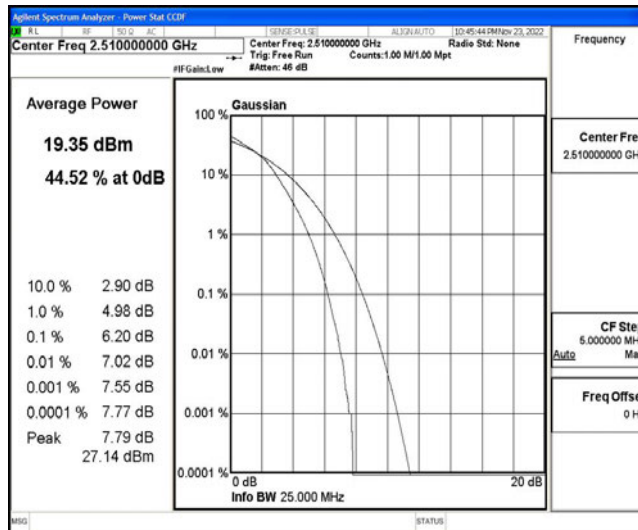

Band7-20MHz-16QAM-20850-100RB#0

Band7-20MHz-16QAM-21100-100RB#0