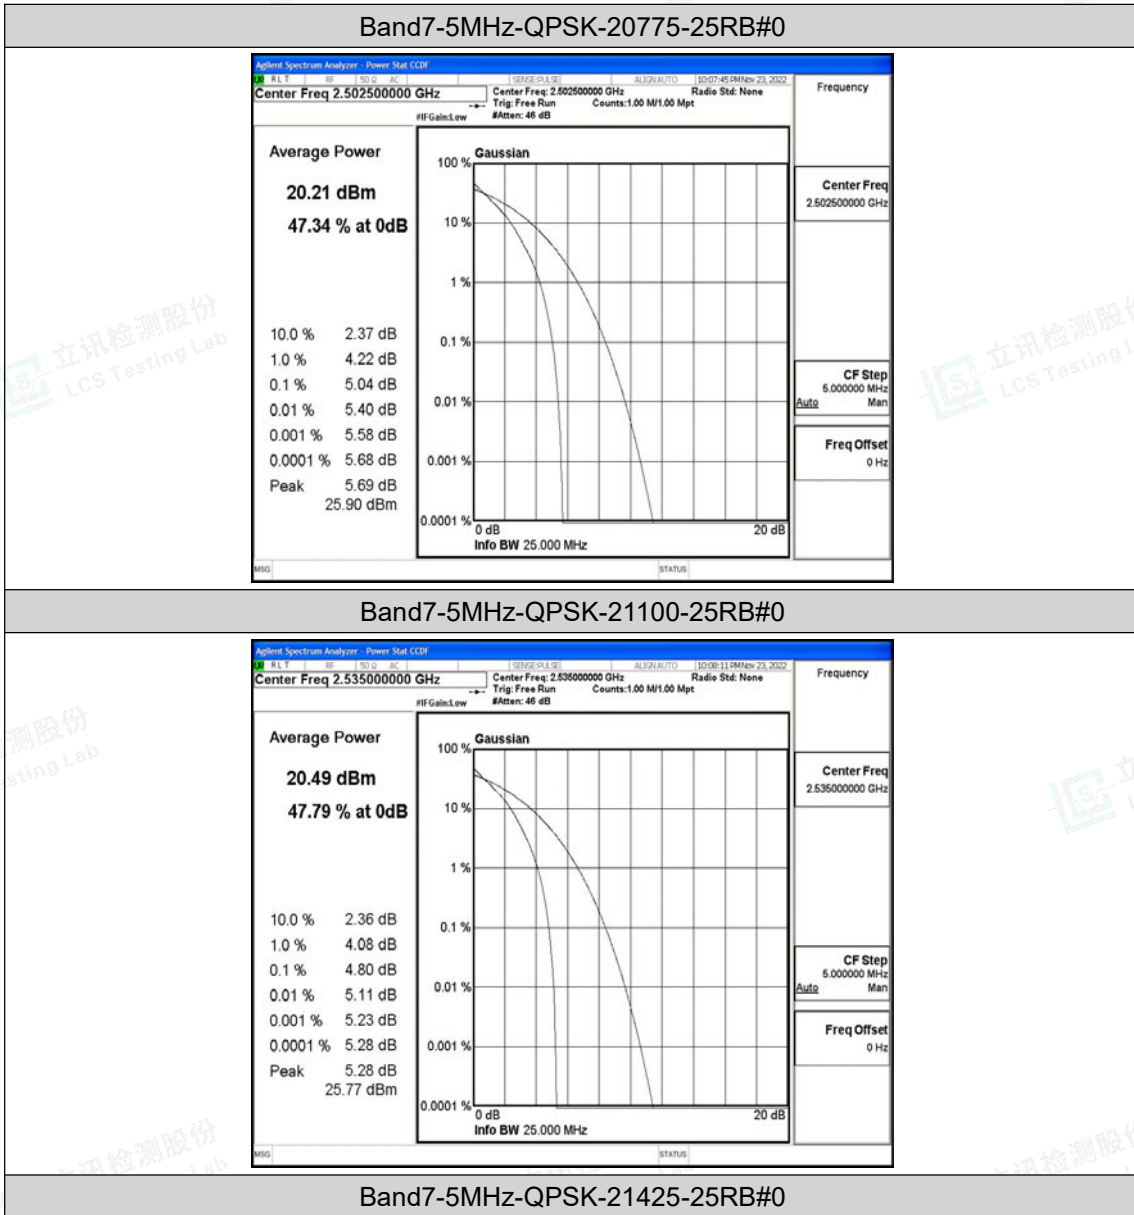

Test Graphs