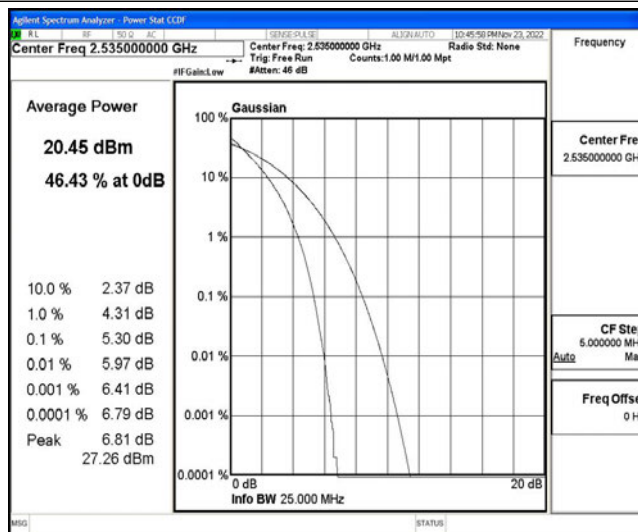

Band7-20MHz-QPSK-21100-100RB#0

Band7-20MHz-QPSK-21350-100RB#0