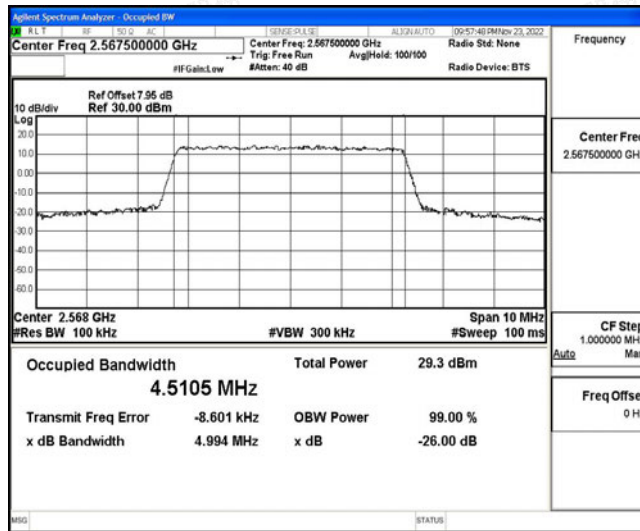

Band7-5MHz-16QAM-20775-25RB#0