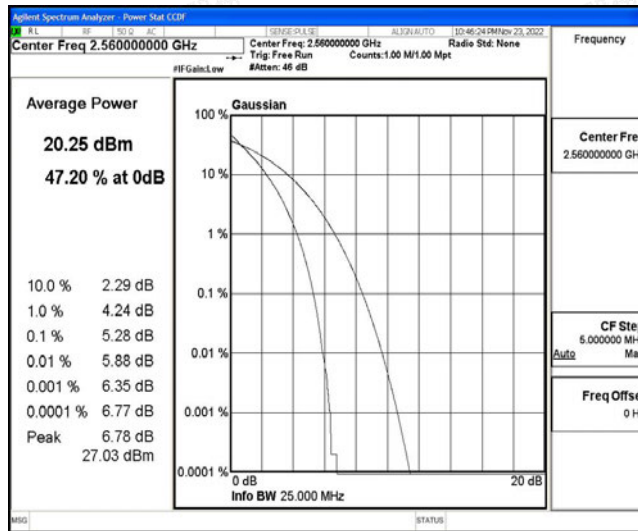

Band7-20MHz-QPSK-21350-100RB#0

Band7-20MHz-16QAM-20850-100RB#0