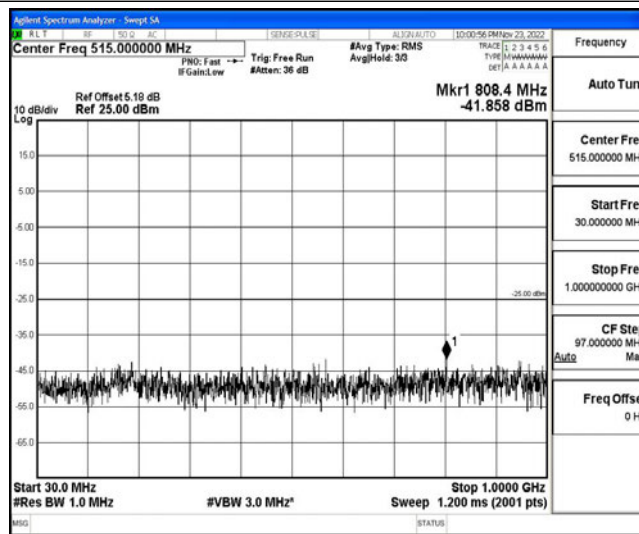

Band7-5MHz-16QAM-20775-1RB#0-Range3:30~100MHz

Band7-5MHz-16QAM-20775-1RB#0-Range4:1000~10000MHz