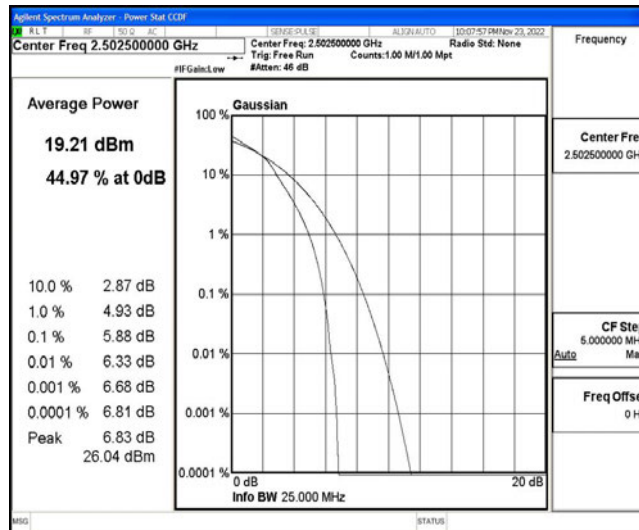

Band7-5MHz-16QAM-20775-25RB#0

Band7-5MHz-16QAM-21100-25RB#0