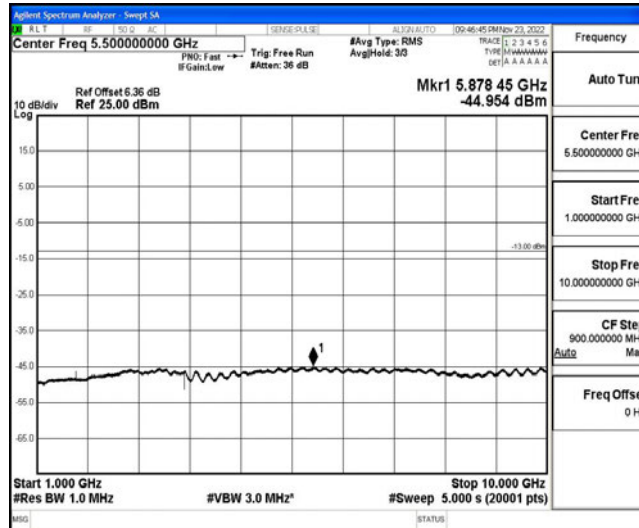

Band5-5MHz-16QAM-20625-1RB#0-Range4:1000~10000MHz

Band5-10MHz-QPSK-20450-1RB#0-Range1:0.009~0.15MHz