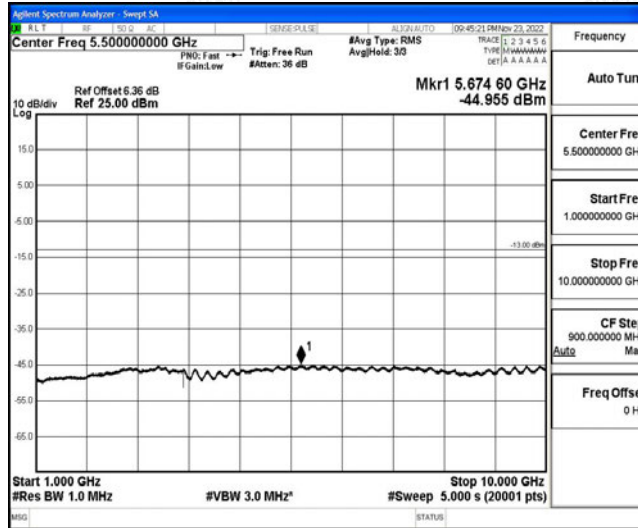

Band5-5MHz-16QAM-20525-1RB#0-Range4:1000~10000MHz

Band5-5MHz-16QAM-20625-1RB#0-Range1:0.009~0.15MHz