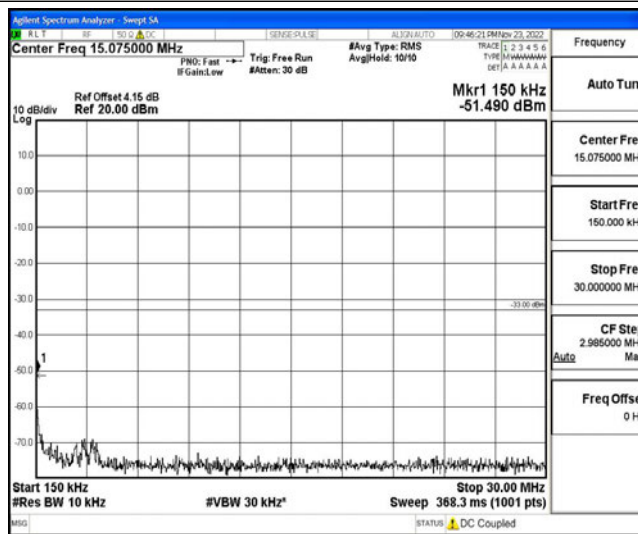

Band5-5MHz-16QAM-20525-1RB#0-Range3:30~1000MHz

Band5-5MHz-16QAM-20525-1RB#0-Range4:1000~10000MHz

Band5-5MHz-16QAM-20625-1RB#0-Range1:0.009~0.15MHz

Band5-5MHz-16QAM-20625-1RB#0-Range2:0.15~30MHz

Band5-5MHz-16QAM-20625-1RB#0-Range3:30~1000MHz