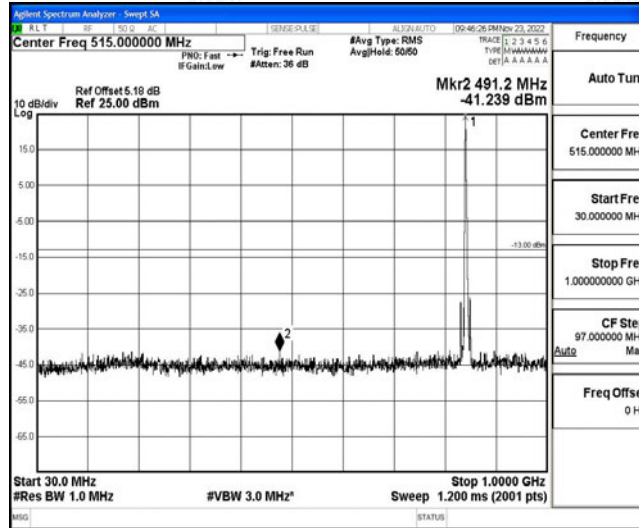

Band5-5MHz-16QAM-20525-1RB#0-Range3:30~1000MHz

Band5-5MHz-16QAM-20525-1RB#0-Range4:1000~10000MHz

Band5-5MHz-16QAM-20625-1RB#0-Range1:0.009~0.15MHz

Band5-5MHz-16QAM-20625-1RB#0-Range2:0.15~30MHz

Band5-5MHz-16QAM-20625-1RB#0-Range3:30~1000MHz