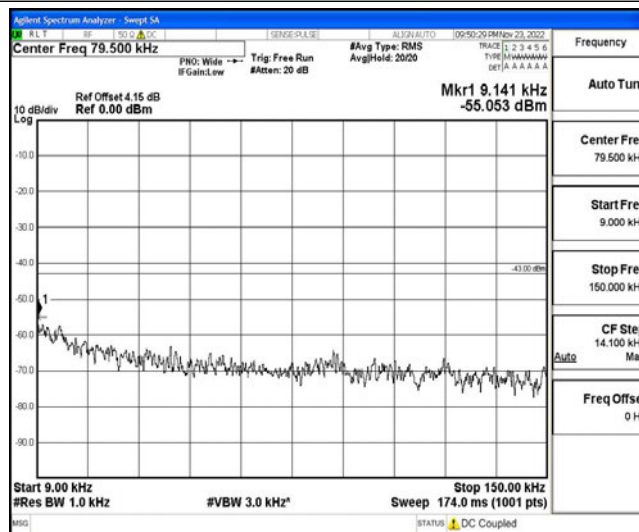

Band5-10MHz-QPSK-20450-1RB#0-Range1:0.009~0.15MHz

Band5-10MHz-QPSK-20450-1RB#0-Range2:0.15~30MHz