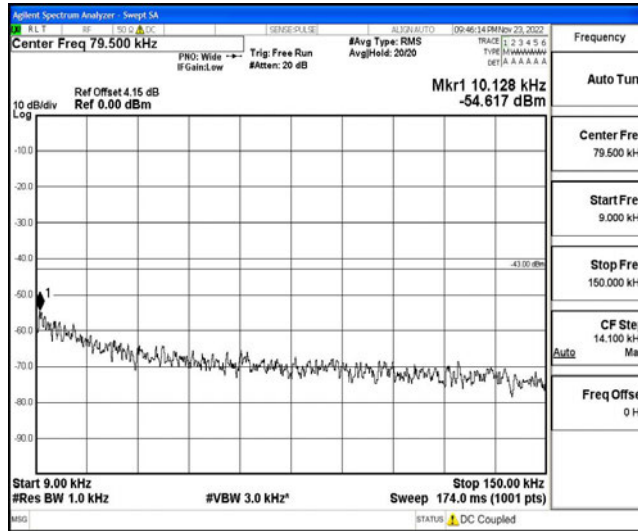

Band5-5MHz-16QAM-20525-1RB#0-Range3:30~1000MHz

Band5-5MHz-16QAM-20525-1RB#0-Range4:1000~10000MHz

Band5-5MHz-16QAM-20625-1RB#0-Range1:0.009~0.15MHz

Band5-5MHz-16QAM-20625-1RB#0-Range2:0.15~30MHz

Band5-5MHz-16QAM-20625-1RB#0-Range3:30~1000MHz