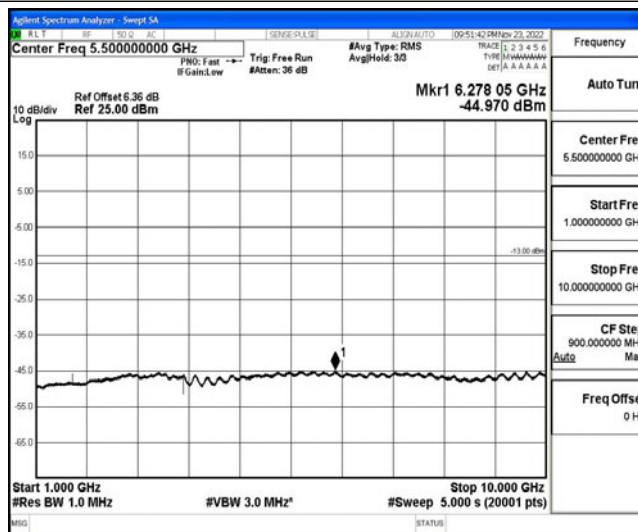

Band5-10MHz-16QAM-20450-1RB#0-Range4:1000~10000MHz

Band5-10MHz-16QAM-20525-1RB#0-Range1:0.009~0.15MHz