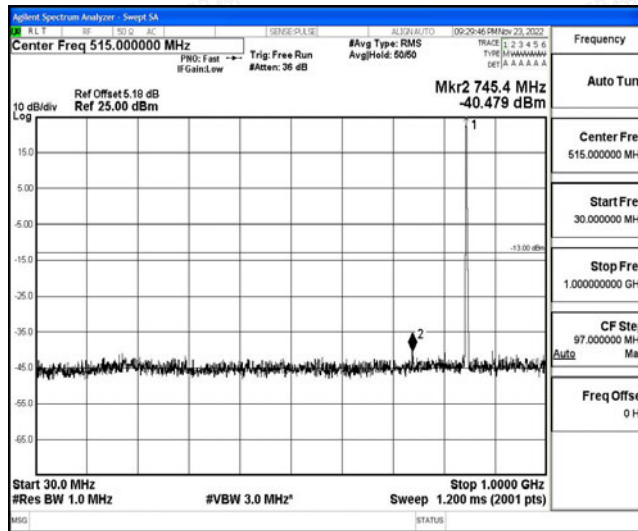

Band5-1.4MHz-16QAM-20643-1RB#0-Range3:30~1000MHz