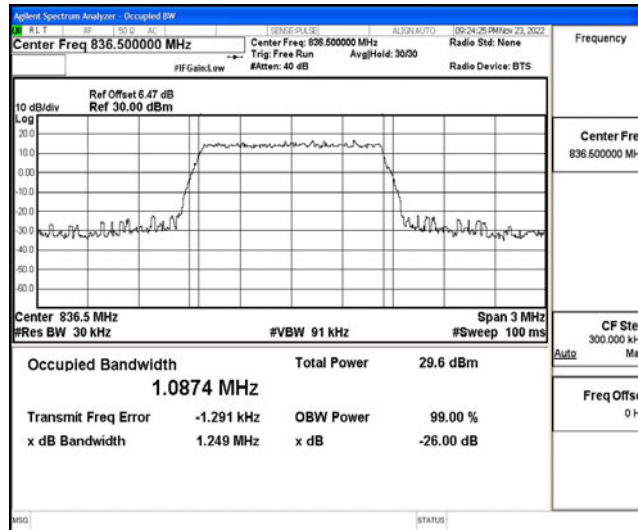

Band5-1.4MHz-QPSK-20525-6RB#0