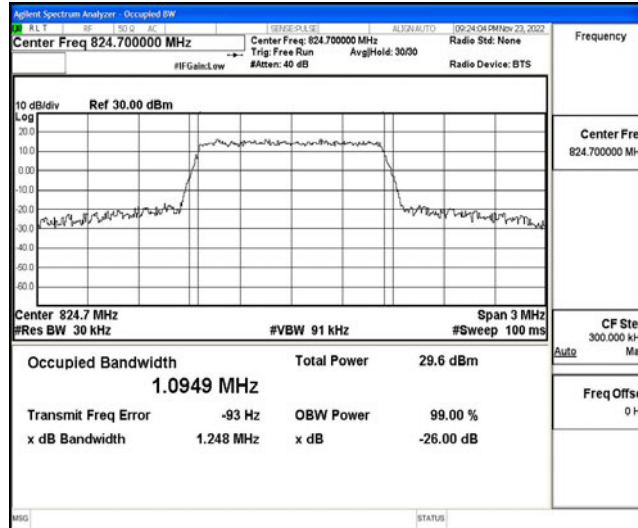

Test Graphs

Band5-1.4MHz-QPSK-20407-6RB#0