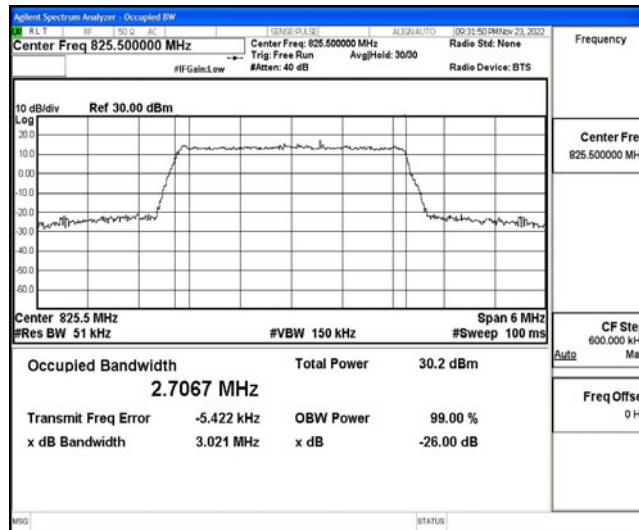

Test Graphs

Band5-1.4MHz-QPSK-20407-6RB#0

Band5-1.4MHz-QPSK-20525-6RB#0

Band5-1.4MHz-QPSK-20643-6RB#0

Band5-1.4MHz-16QAM-20407-6RB#0

Band5-1.4MHz-16QAM-20525-6RB#0

Band5-1.4MHz-16QAM-20643-6RB#0

Band5-3MHz-QPSK-20415-15RB#0