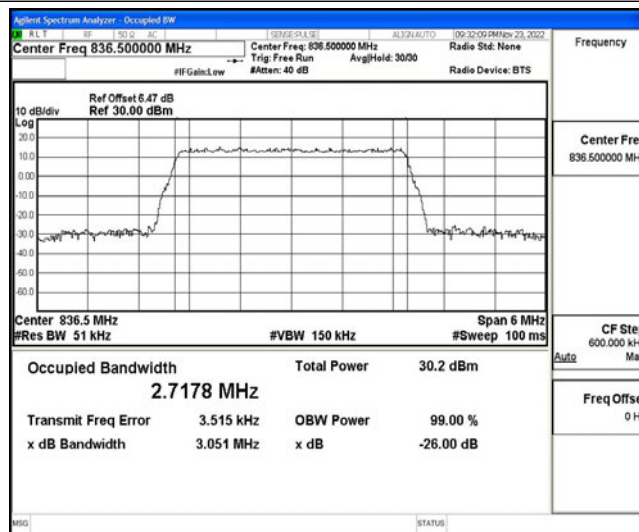

Band5-3MHz-QPSK-20525-15RB#0