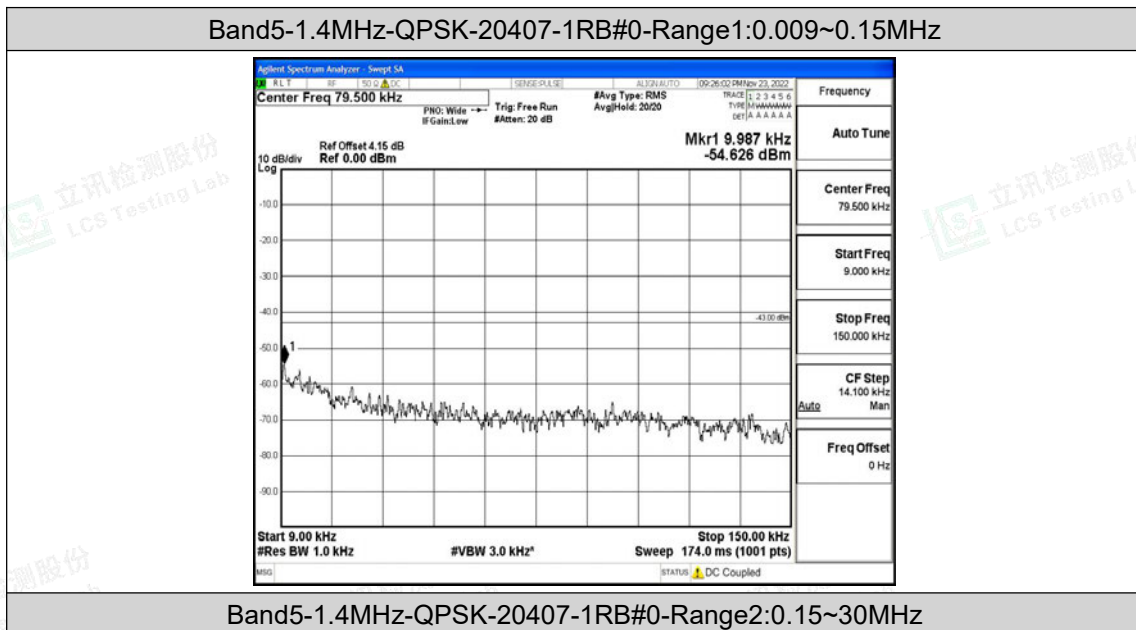

Test Graphs