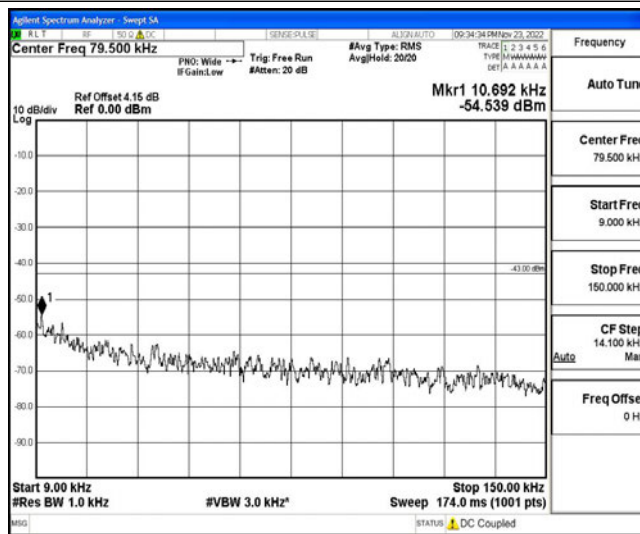

Band5-3MHz-16QAM-20415-1RB#0-Range1:0.009~0.15MHz