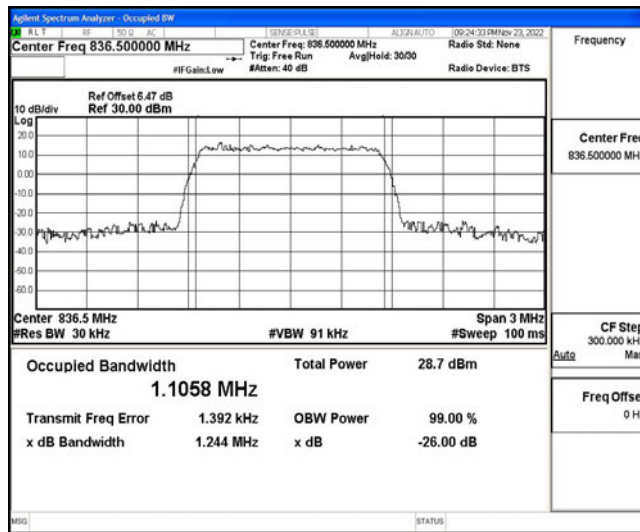

Test Graphs

Band5-1.4MHz-QPSK-20407-6RB#0

Band5-1.4MHz-QPSK-20525-6RB#0

Band5-1.4MHz-QPSK-20643-6RB#0

Band5-1.4MHz-16QAM-20407-6RB#0

Band5-1.4MHz-16QAM-20525-6RB#0

Band5-1.4MHz-16QAM-20643-6RB#0

Band5-3MHz-QPSK-20415-15RB#0