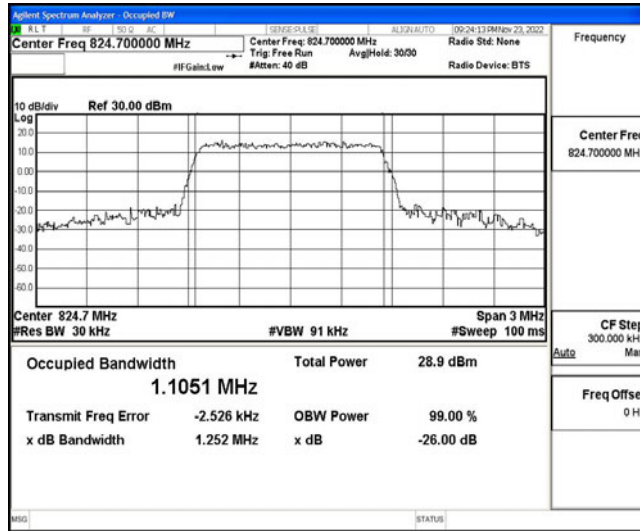

Test Graphs

Band5-1.4MHz-QPSK-20407-6RB#0

Band5-1.4MHz-QPSK-20525-6RB#0

Band5-1.4MHz-QPSK-20643-6RB#0

Band5-1.4MHz-16QAM-20407-6RB#0

Band5-1.4MHz-16QAM-20525-6RB#0

Band5-1.4MHz-16QAM-20643-6RB#0

Band5-3MHz-QPSK-20415-15RB#0