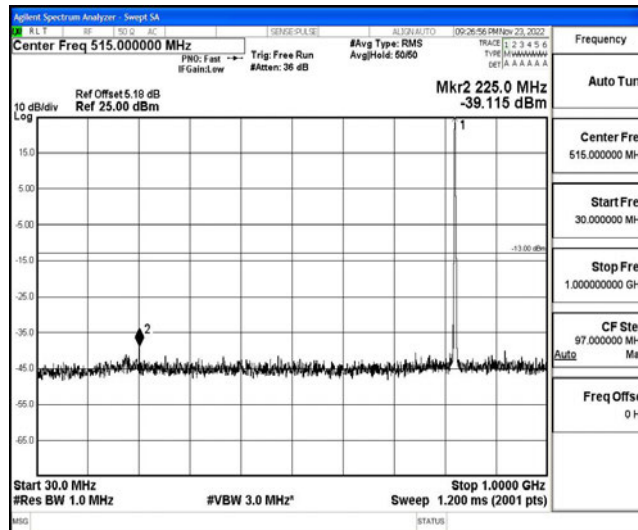

Band5-1.4MHz-QPSK-20643-1RB#0-Range4:1000~10000MHz

Band5-1.4MHz-16QAM-20407-1RB#0-Range1:0.009~0.15MHz

Band5-1.4MHz-16QAM-20407-1RB#0-Range2:0.15~30MHz

Band5-1.4MHz-16QAM-20407-1RB#0-Range3:30~1000MHz

Band5-1.4MHz-16QAM-20407-1RB#0-Range4:1000~10000MHz