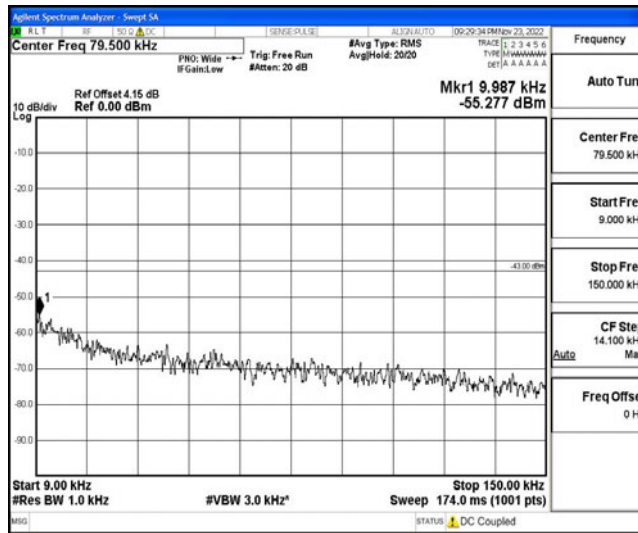

Band5-1.4MHz-16QAM-20525-1RB#0-Range1:0.009~0.15MHz

Band5-1.4MHz-16QAM-20525-1RB#0-Range2:0.15~30MHz

Band5-1.4MHz-16QAM-20525-1RB#0-Range3:30~1000MHz

Band5-1.4MHz-16QAM-20525-1RB#0-Range4:1000~10000MHz

Band5-1.4MHz-16QAM-20643-1RB#0-Range1:0.009~0.15MHz