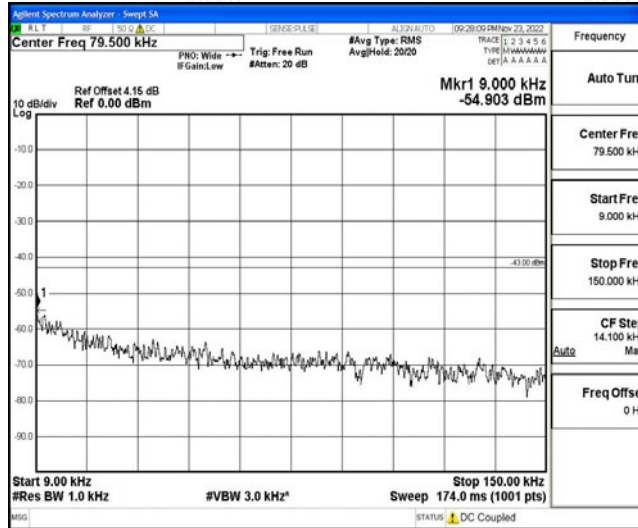

Band5-1.4MHz-16QAM-20525-1RB#0-Range1:0.009~0.15MHz