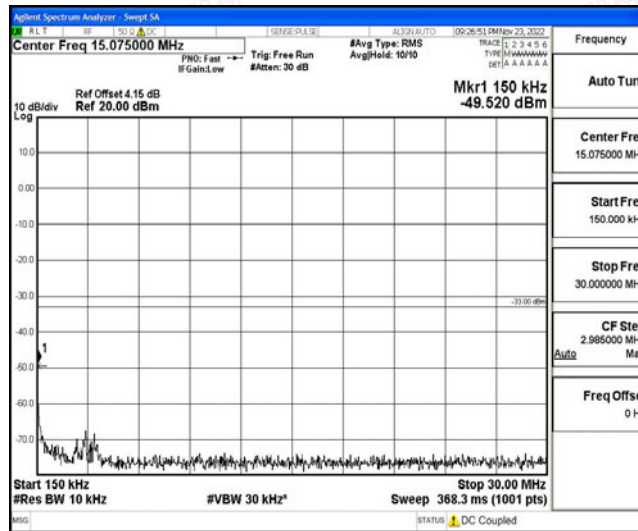

Band5-1.4MHz-QPSK-20643-1RB#0-Range4:1000~10000MHz

Band5-1.4MHz-16QAM-20407-1RB#0-Range1:0.009~0.15MHz

Band5-1.4MHz-16QAM-20407-1RB#0-Range2:0.15~30MHz

Band5-1.4MHz-16QAM-20407-1RB#0-Range3:30~1000MHz

Band5-1.4MHz-16QAM-20407-1RB#0-Range4:1000~10000MHz