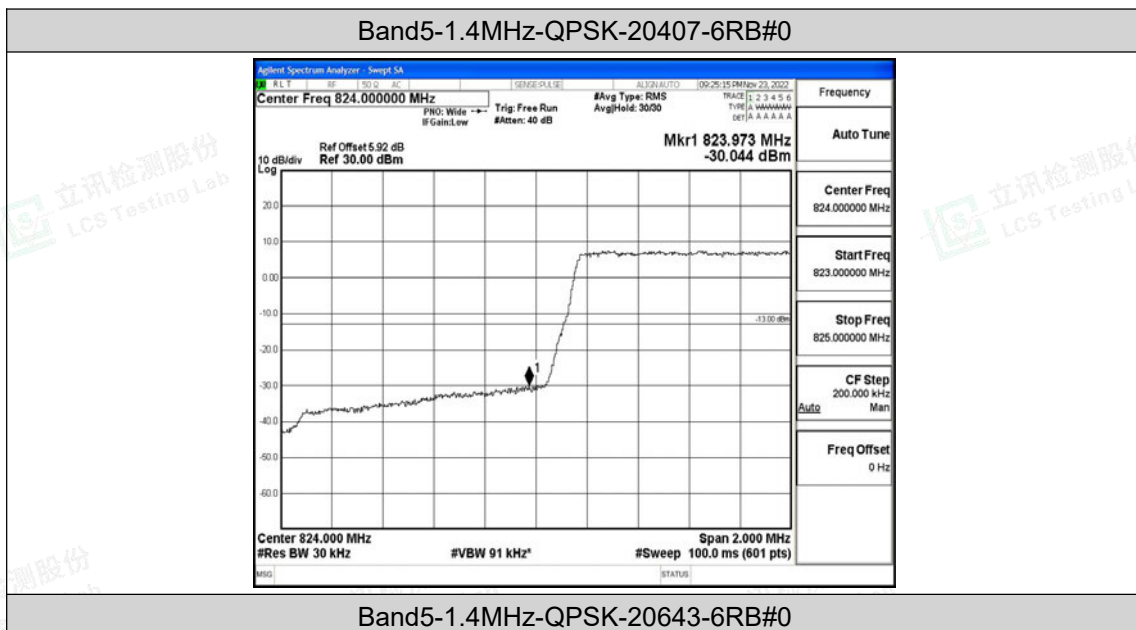

H.4 Band Edge

Test Result

Band	Bandwidth	Modulation	Channel	RB Configuration	Result(dBm)	Verdict
Band5	1.4MHz	QPSK	20407	6RB#0	-30.04	PASS
Band5	1.4MHz	QPSK	20643	6RB#0	-35.71	PASS
Band5	1.4MHz	16QAM	20407	6RB#0	-30.33	PASS
Band5	1.4MHz	16QAM	20643	6RB#0	-36.48	PASS
Band5	3MHz	QPSK	20415	15RB#0	-22.16	PASS
Band5	3MHz	QPSK	20635	15RB#0	-22.82	PASS
Band5	3MHz	16QAM	20415	15RB#0	-23.26	PASS
Band5	3MHz	16QAM	20635	15RB#0	-24.06	PASS
Band5	5MHz	QPSK	20425	25RB#0	-27.40	PASS
Band5	5MHz	QPSK	20625	25RB#0	-28.01	PASS
Band5	5MHz	16QAM	20425	25RB#0	-28.54	PASS
Band5	5MHz	16QAM	20625	25RB#0	-28.67	PASS
Band5	10MHz	QPSK	20450	50RB#0	-30.72	PASS
Band5	10MHz	QPSK	20600	50RB#0	-31.36	PASS
Band5	10MHz	16QAM	20450	50RB#0	-31.95	PASS
Band5	10MHz	16QAM	20600	50RB#0	-32.15	PASS

Test Graphs