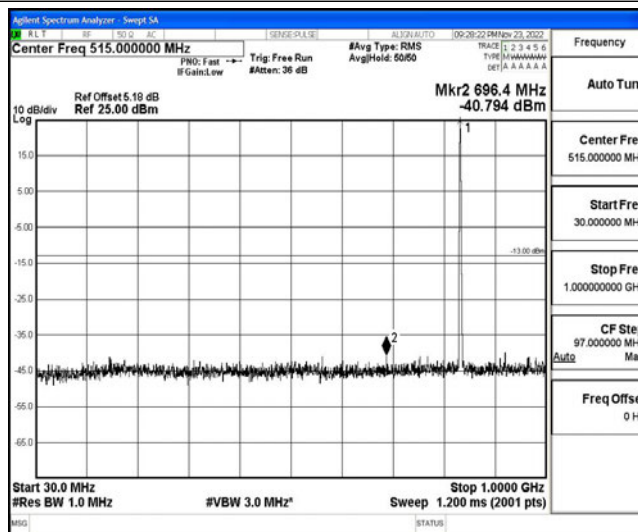

Band5-1.4MHz-16QAM-20525-1RB#0-Range1:0.009~0.15MHz

Band5-1.4MHz-16QAM-20525-1RB#0-Range2:0.15~30MHz

Band5-1.4MHz-16QAM-20525-1RB#0-Range3:30~1000MHz

Band5-1.4MHz-16QAM-20525-1RB#0-Range4:1000~10000MHz

Band5-1.4MHz-16QAM-20643-1RB#0-Range1:0.009~0.15MHz