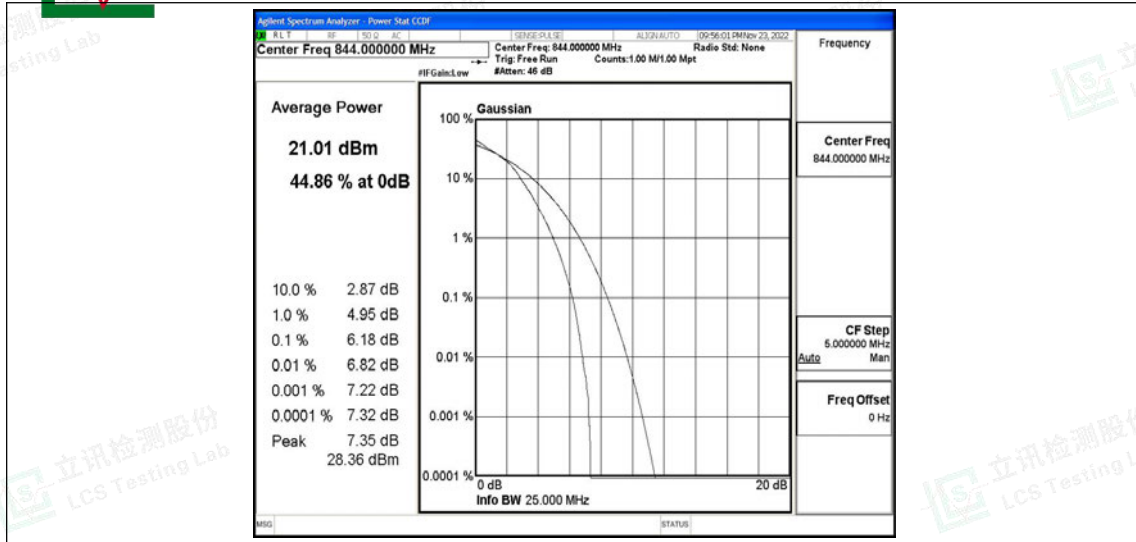

H.3 26dB Bandwidth and Occupied Bandwidth

Test Result

Band	Bandwidth	Modulation	Channel	RB Configuration	Occupied Bandwidth (MHz)	26dB Bandwidth (MHz)	Verdict
Band5	1.4MHz	QPSK	20407	6RB#0	1.0949	1.248	PASS
Band5	1.4MHz	QPSK	20525	6RB#0	1.0874	1.249	PASS
Band5	1.4MHz	QPSK	20643	6RB#0	1.0919	1.221	PASS
Band5	1.4MHz	16QAM	20407	6RB#0	1.1051	1.252	PASS
Band5	1.4MHz	16QAM	20525	6RB#0	1.1058	1.244	PASS
Band5	1.4MHz	16QAM	20643	6RB#0	1.0974	1.245	PASS
Band5	3MHz	QPSK	20415	15RB#0	2.7067	3.021	PASS
Band5	3MHz	QPSK	20525	15RB#0	2.7178	3.051	PASS
Band5	3MHz	QPSK	20635	15RB#0	2.7121	3.020	PASS
Band5	3MHz	16QAM	20415	15RB#0	2.7082	3.034	PASS
Band5	3MHz	16QAM	20525	15RB#0	2.7025	3.030	PASS
Band5	3MHz	16QAM	20635	15RB#0	2.7075	3.030	PASS
Band5	5MHz	QPSK	20425	25RB#0	4.5126	4.973	PASS
Band5	5MHz	QPSK	20525	25RB#0	4.5179	4.970	PASS
Band5	5MHz	QPSK	20625	25RB#0	4.5043	4.937	PASS
Band5	5MHz	16QAM	20425	25RB#0	4.5066	4.983	PASS
Band5	5MHz	16QAM	20525	25RB#0	4.5089	4.965	PASS
Band5	5MHz	16QAM	20625	25RB#0	4.5369	4.981	PASS
Band5	10MHz	QPSK	20450	50RB#0	9.0014	9.890	PASS
Band5	10MHz	QPSK	20525	50RB#0	9.0131	9.929	PASS
Band5	10MHz	QPSK	20600	50RB#0	8.9669	9.884	PASS
Band5	10MHz	16QAM	20450	50RB#0	8.9695	9.885	PASS
Band5	10MHz	16QAM	20525	50RB#0	8.9931	9.913	PASS
Band5	10MHz	16QAM	20600	50RB#0	8.9799	9.989	PASS