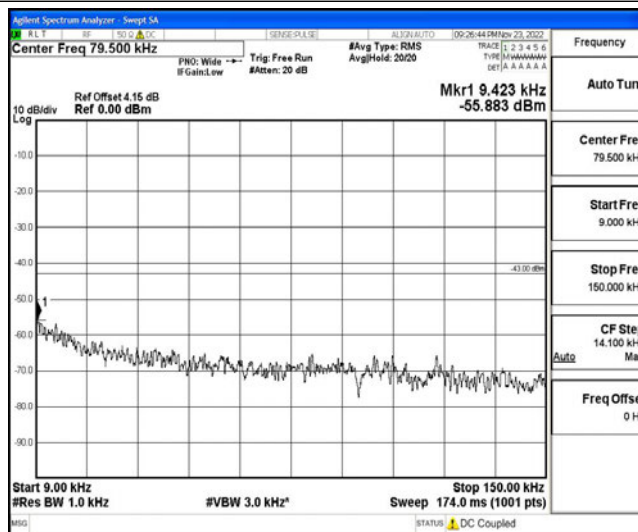

Band5-1.4MHz-16QAM-20407-1RB#0-Range1:0.009~0.15MHz