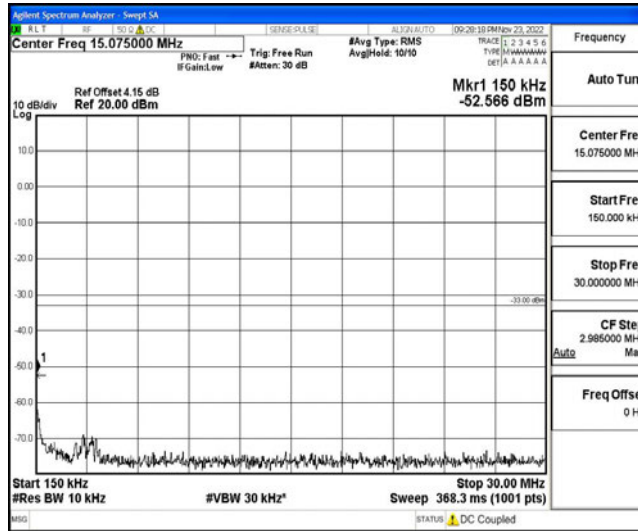

Band5-1.4MHz-16QAM-20525-1RB#0-Range2:0.15~30MHz