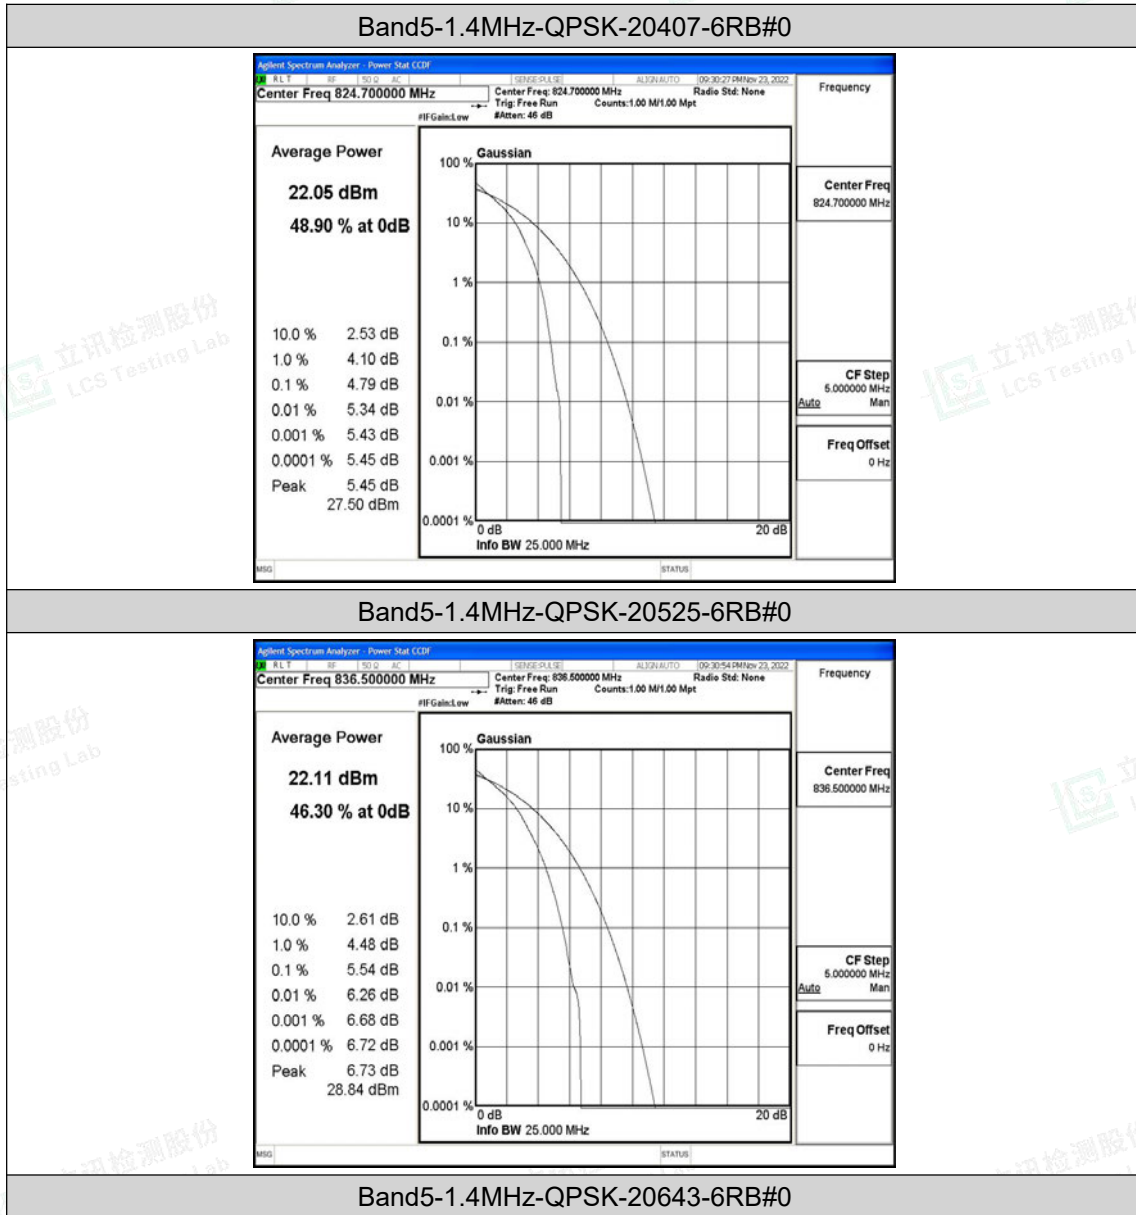

Test Graphs