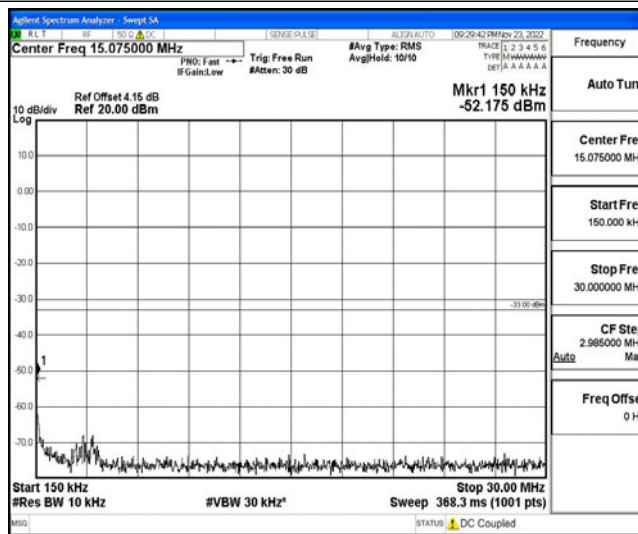

Band5-1.4MHz-16QAM-20643-1RB#0-Range2:0.15~30MHz