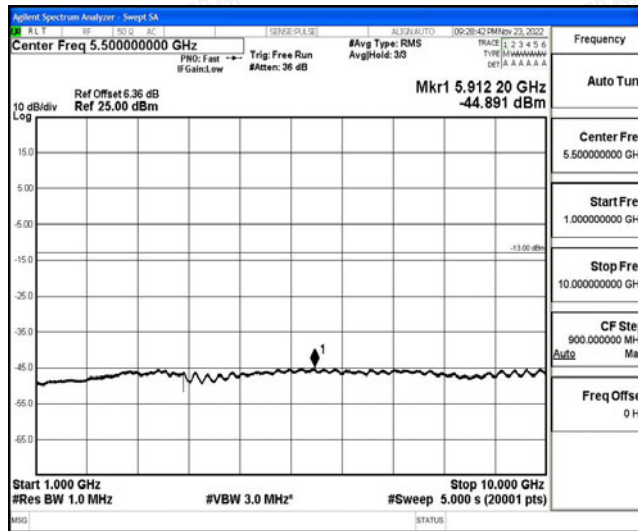

Band5-1.4MHz-16QAM-20525-1RB#0-Range1:0.009~0.15MHz

Band5-1.4MHz-16QAM-20525-1RB#0-Range2:0.15~30MHz

Band5-1.4MHz-16QAM-20525-1RB#0-Range3:30~1000MHz

Band5-1.4MHz-16QAM-20525-1RB#0-Range4:1000~10000MHz

Band5-1.4MHz-16QAM-20643-1RB#0-Range1:0.009~0.15MHz