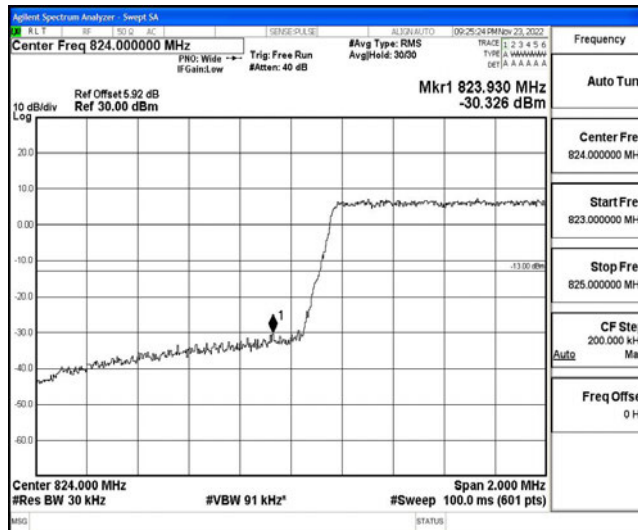

Band5-1.4MHz-16QAM-20407-6RB#0