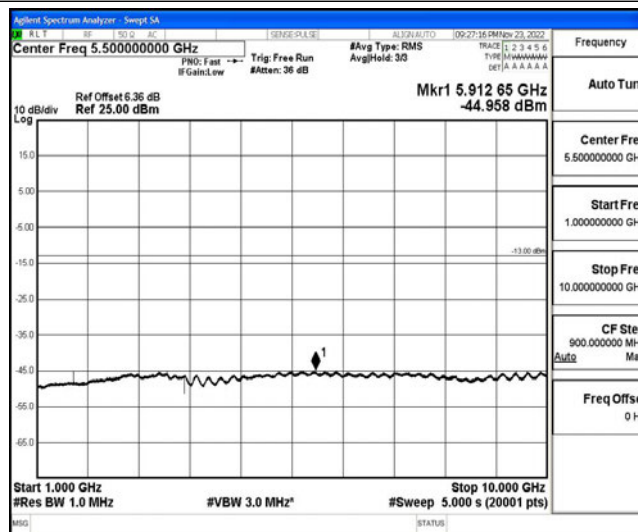

Band5-1.4MHz-QPSK-20643-1RB#0-Range4:1000~10000MHz

Band5-1.4MHz-16QAM-20407-1RB#0-Range1:0.009~0.15MHz

Band5-1.4MHz-16QAM-20407-1RB#0-Range2:0.15~30MHz

Band5-1.4MHz-16QAM-20407-1RB#0-Range3:30~1000MHz

Band5-1.4MHz-16QAM-20407-1RB#0-Range4:1000~10000MHz