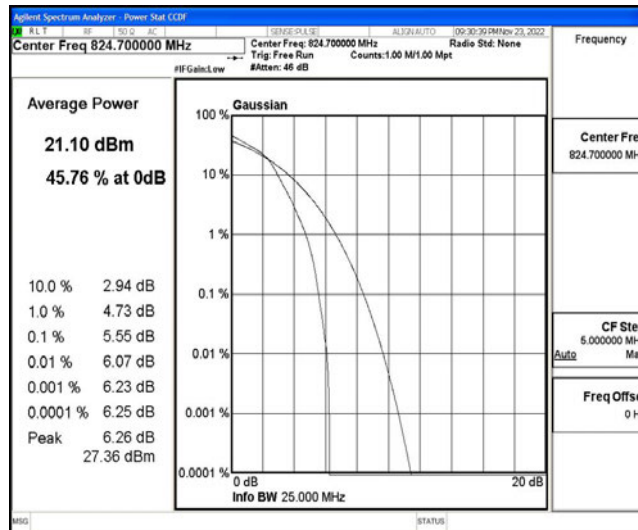

Band5-1.4MHz-16QAM-20407-6RB#0