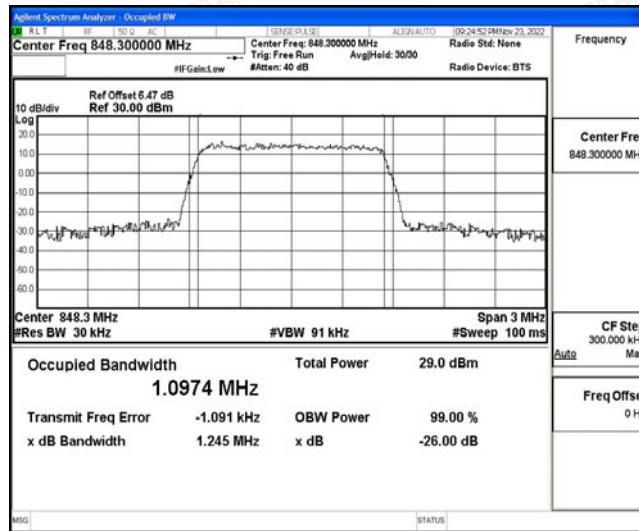

Test Graphs

Band5-1.4MHz-QPSK-20407-6RB#0

Band5-1.4MHz-QPSK-20525-6RB#0

Band5-1.4MHz-QPSK-20643-6RB#0

Band5-1.4MHz-16QAM-20407-6RB#0

Band5-1.4MHz-16QAM-20525-6RB#0

Band5-1.4MHz-16QAM-20643-6RB#0

Band5-3MHz-QPSK-20415-15RB#0