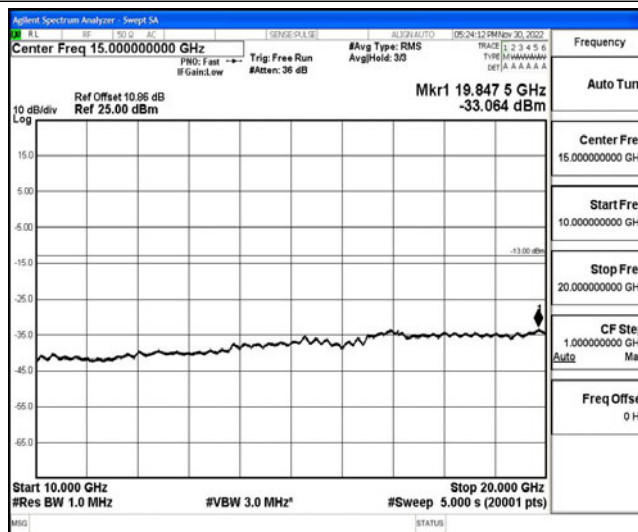

Band4-15MHz-16QAM-20325-1RB#0-Range5:10000~20000MHz

Band4-20MHz-QPSK-20050-1RB#0-Range1:0.009~0.15MHz