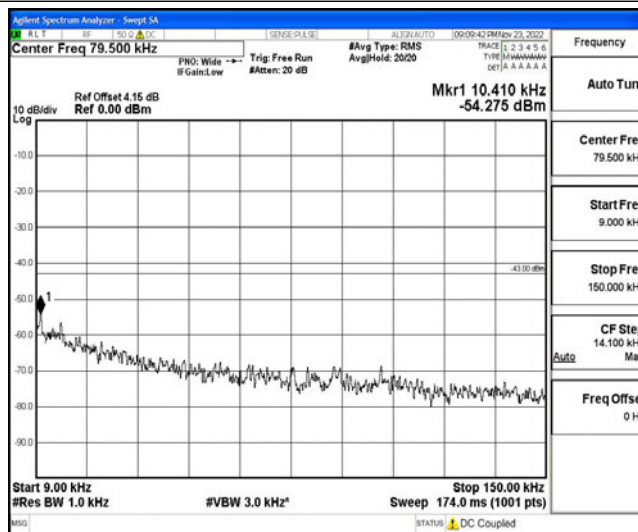

Band4-15MHz-16QAM-20025-1RB#0-Range4:1000~10000MHz

Band4-15MHz-16QAM-20025-1RB#0-Range5:10000~20000MHz

Band4-15MHz-16QAM-20175-1RB#0-Range1:0.009~0.15MHz

Band4-15MHz-16QAM-20175-1RB#0-Range2:0.15~30MHz

Band4-15MHz-16QAM-20175-1RB#0-Range3:30~1000MHz