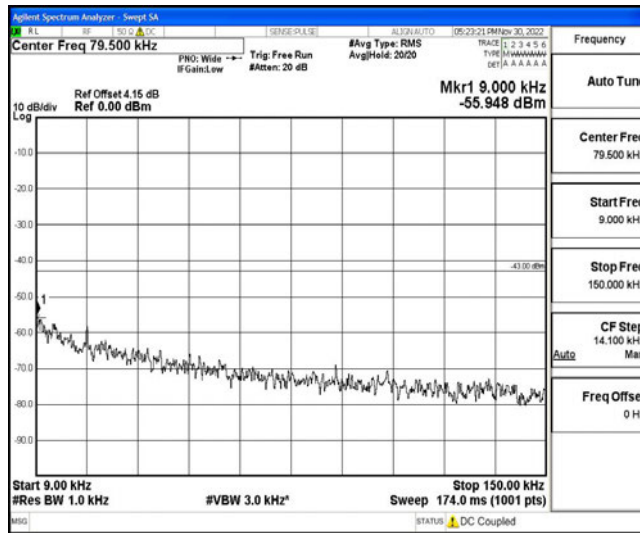

Band4-15MHz-16QAM-20175-1RB#0-Range4:1000~10000MHz

Band4-15MHz-16QAM-20175-1RB#0-Range5:10000~20000MHz

Band4-15MHz-16QAM-20325-1RB#0-Range1:0.009~0.15MHz

Band4-15MHz-16QAM-20325-1RB#0-Range2:0.15~30MHz

Band4-15MHz-16QAM-20325-1RB#0-Range3:30~1000MHz