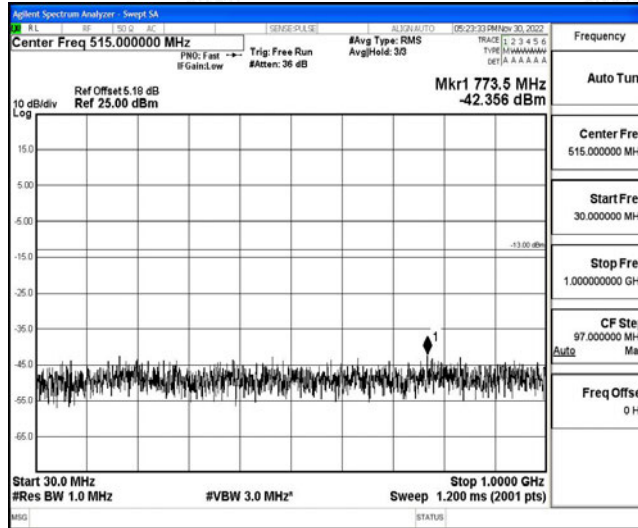

Band4-15MHz-16QAM-20175-1RB#0-Range4:1000~10000MHz

Band4-15MHz-16QAM-20175-1RB#0-Range5:10000~20000MHz

Band4-15MHz-16QAM-20325-1RB#0-Range1:0.009~0.15MHz

Band4-15MHz-16QAM-20325-1RB#0-Range2:0.15~30MHz

Band4-15MHz-16QAM-20325-1RB#0-Range3:30~1000MHz