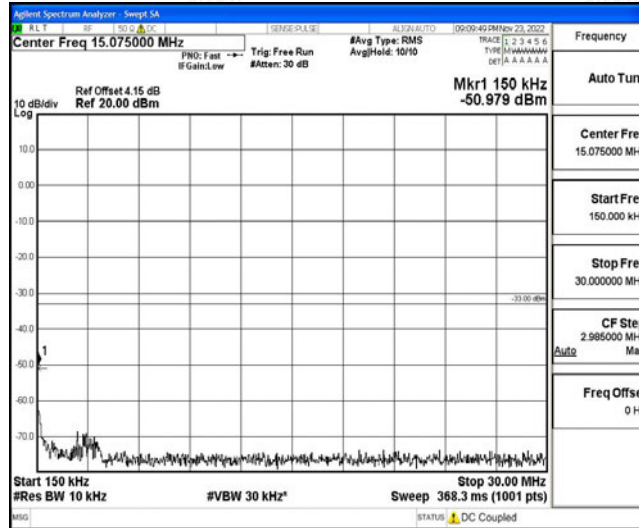

Band4-15MHz-16QAM-20025-1RB#0-Range4:1000~10000MHz

Band4-15MHz-16QAM-20025-1RB#0-Range5:10000~20000MHz

Band4-15MHz-16QAM-20175-1RB#0-Range1:0.009~0.15MHz

Band4-15MHz-16QAM-20175-1RB#0-Range2:0.15~30MHz

Band4-15MHz-16QAM-20175-1RB#0-Range3:30~1000MHz