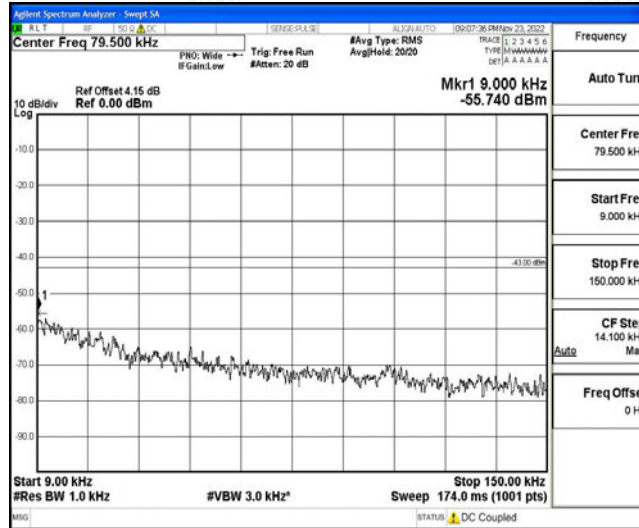

Band4-15MHz-QPSK-20325-1RB#0-Range4:1000~10000MHz

Band4-15MHz-QPSK-20325-1RB#0-Range5:10000~20000MHz

Band4-15MHz-16QAM-20025-1RB#0-Range1:0.009~0.15MHz

Band4-15MHz-16QAM-20025-1RB#0-Range2:0.15~30MHz

Band4-15MHz-16QAM-20025-1RB#0-Range3:30~1000MHz

Band4-15MHz-16QAM-20025-1RB#0-Range4:1000~10000MHz

Band4-15MHz-16QAM-20025-1RB#0-Range5:10000~20000MHz

Band4-15MHz-16QAM-20175-1RB#0-Range1:0.009~0.15MHz

Band4-15MHz-16QAM-20175-1RB#0-Range2:0.15~30MHz

Band4-15MHz-16QAM-20175-1RB#0-Range3:30~1000MHz