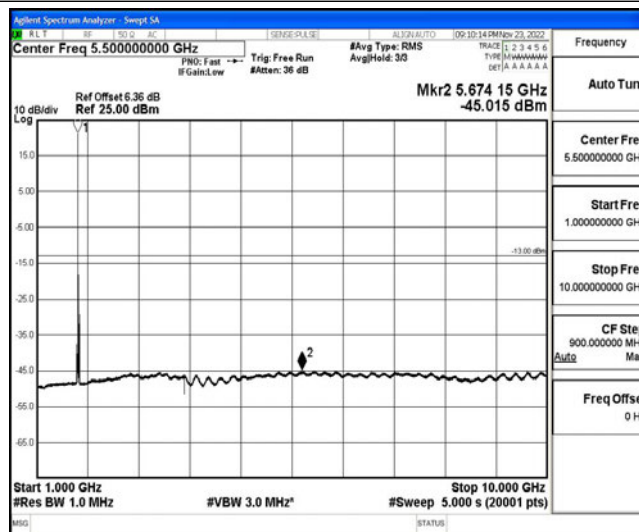

Band4-15MHz-16QAM-20175-1RB#0-Range4:1000~10000MHz

Band4-15MHz-16QAM-20175-1RB#0-Range5:10000~20000MHz