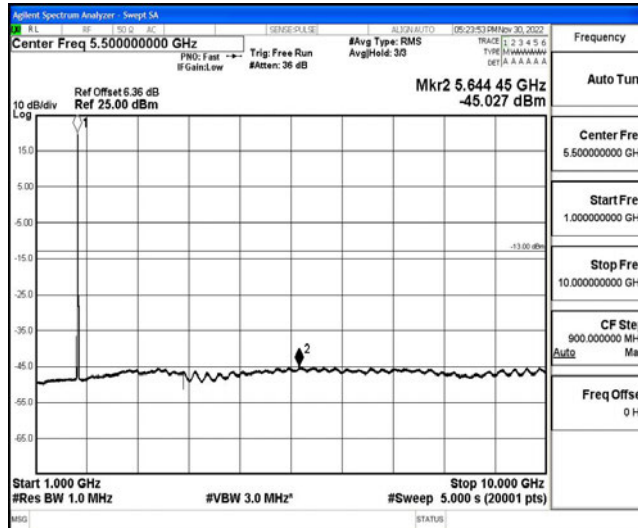

Band4-15MHz-16QAM-20325-1RB#0-Range4:1000~10000MHz

Band4-15MHz-16QAM-20325-1RB#0-Range5:10000~20000MHz