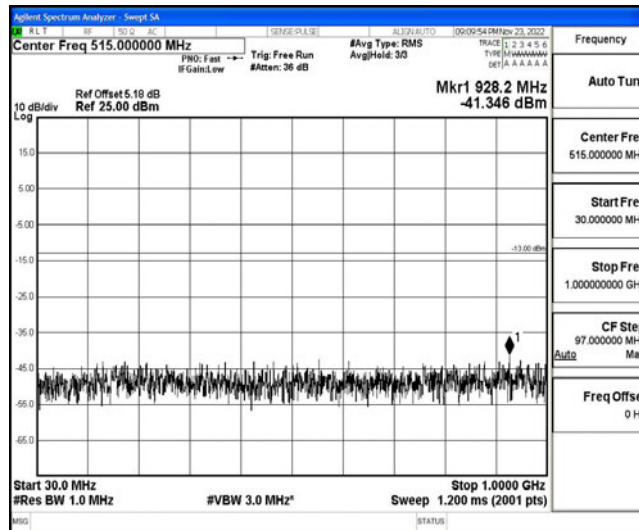

Band4-15MHz-16QAM-20025-1RB#0-Range4:1000~10000MHz

Band4-15MHz-16QAM-20025-1RB#0-Range5:10000~20000MHz

Band4-15MHz-16QAM-20175-1RB#0-Range1:0.009~0.15MHz

Band4-15MHz-16QAM-20175-1RB#0-Range2:0.15~30MHz

Band4-15MHz-16QAM-20175-1RB#0-Range3:30~1000MHz