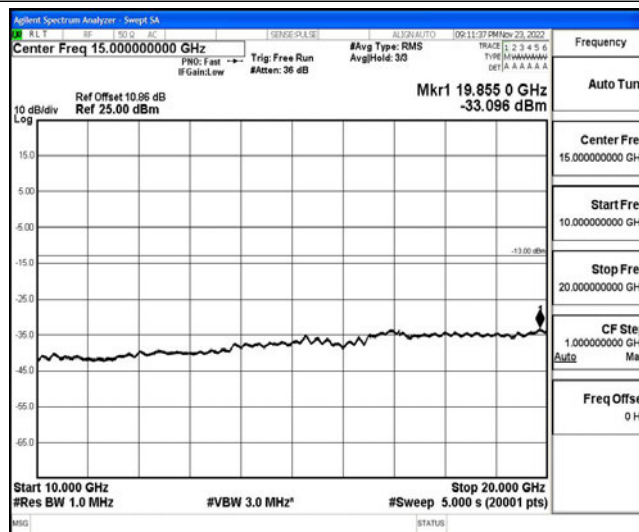

Band4-15MHz-QPSK-20325-1RB#0-Range5:10000~20000MHz

Band4-15MHz-16QAM-20025-1RB#0-Range1:0.009~0.15MHz