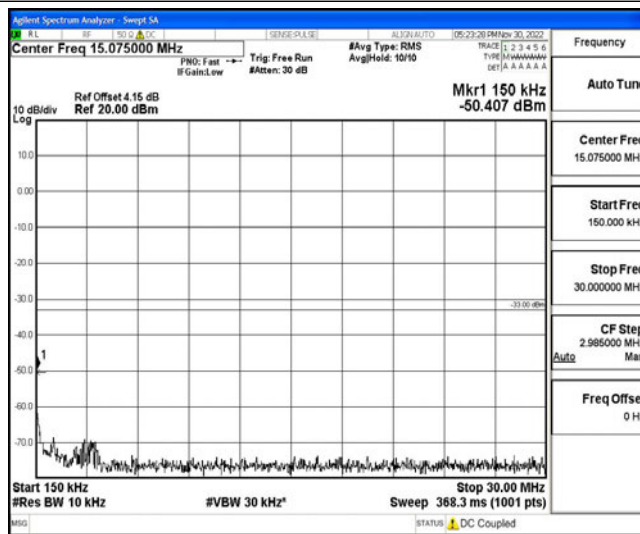

Band4-15MHz-16QAM-20175-1RB#0-Range4:1000~10000MHz

Band4-15MHz-16QAM-20175-1RB#0-Range5:10000~20000MHz

Band4-15MHz-16QAM-20325-1RB#0-Range1:0.009~0.15MHz

Band4-15MHz-16QAM-20325-1RB#0-Range2:0.15~30MHz

Band4-15MHz-16QAM-20325-1RB#0-Range3:30~1000MHz