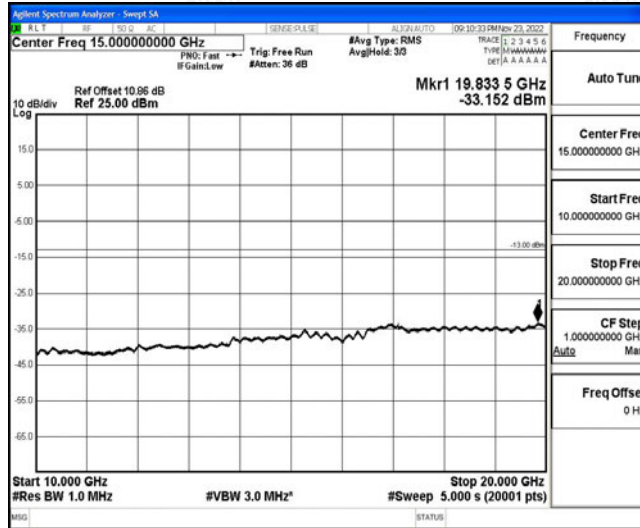

Band4-15MHz-16QAM-20025-1RB#0-Range4:1000~10000MHz

Band4-15MHz-16QAM-20025-1RB#0-Range5:10000~20000MHz

Band4-15MHz-16QAM-20175-1RB#0-Range1:0.009~0.15MHz

Band4-15MHz-16QAM-20175-1RB#0-Range2:0.15~30MHz

Band4-15MHz-16QAM-20175-1RB#0-Range3:30~1000MHz

Band4-15MHz-16QAM-20175-1RB#0-Range4:1000~10000MHz

Band4-15MHz-16QAM-20175-1RB#0-Range5:10000~20000MHz

Band4-15MHz-16QAM-20325-1RB#0-Range1:0.009~0.15MHz

Band4-15MHz-16QAM-20325-1RB#0-Range2:0.15~30MHz

Band4-15MHz-16QAM-20325-1RB#0-Range3:30~1000MHz