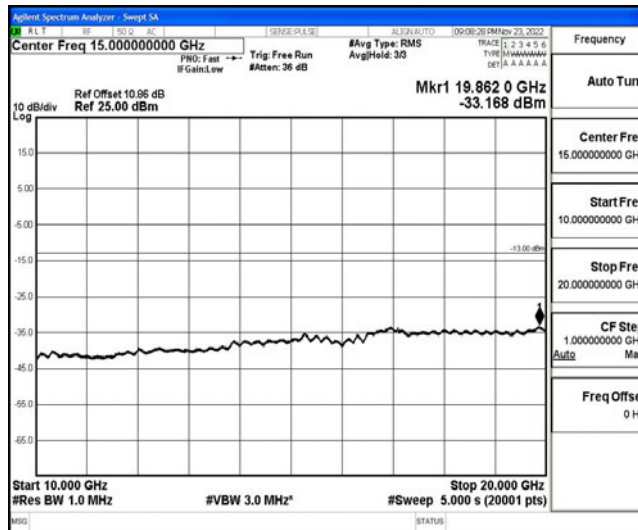

Band4-15MHz-QPSK-20325-1RB#0-Range4:1000~10000MHz

Band4-15MHz-QPSK-20325-1RB#0-Range5:10000~20000MHz

Band4-15MHz-16QAM-20025-1RB#0-Range1:0.009~0.15MHz

Band4-15MHz-16QAM-20025-1RB#0-Range2:0.15~30MHz

Band4-15MHz-16QAM-20025-1RB#0-Range3:30~1000MHz

Band4-15MHz-16QAM-20025-1RB#0-Range4:1000~10000MHz

Band4-15MHz-16QAM-20025-1RB#0-Range5:10000~20000MHz

Band4-15MHz-16QAM-20175-1RB#0-Range1:0.009~0.15MHz

Band4-15MHz-16QAM-20175-1RB#0-Range2:0.15~30MHz

Band4-15MHz-16QAM-20175-1RB#0-Range3:30~1000MHz