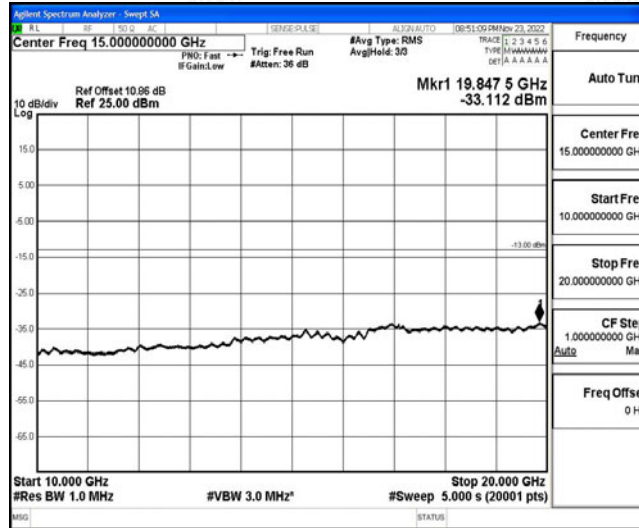

Band4-5MHz-16QAM-20175-1RB#0-Range1:0.009~0.15MHz

Band4-5MHz-16QAM-20175-1RB#0-Range2:0.15~30MHz

Band4-5MHz-16QAM-20175-1RB#0-Range3:30~1000MHz

Band4-5MHz-16QAM-20175-1RB#0-Range4:1000~10000MHz

Band4-5MHz-16QAM-20175-1RB#0-Range5:10000~20000MHz