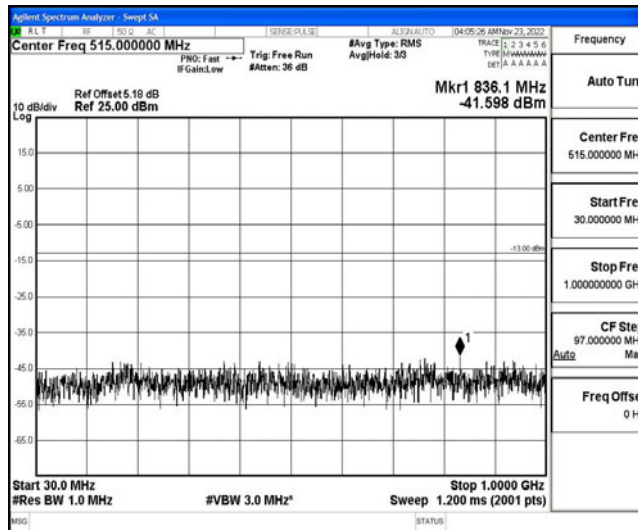

Band4-1.4MHz-16QAM-20175-1RB#0-Range1:0.009~0.15MHz

Band4-1.4MHz-16QAM-20175-1RB#0-Range2:0.15~30MHz

Band4-1.4MHz-16QAM-20175-1RB#0-Range3:30~1000MHz

Band4-1.4MHz-16QAM-20175-1RB#0-Range4:1000~10000MHz

Band4-1.4MHz-16QAM-20175-1RB#0-Range5:10000~20000MHz