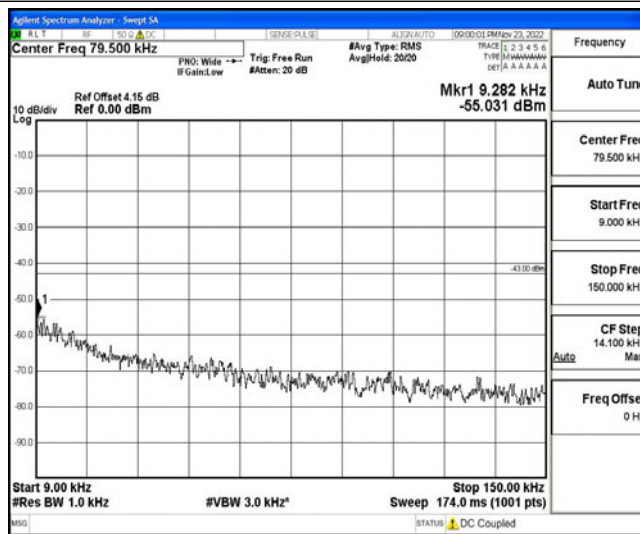

Band4-10MHz-16QAM-20175-1RB#0-Range1:0.009~0.15MHz

Band4-10MHz-16QAM-20175-1RB#0-Range2:0.15~30MHz