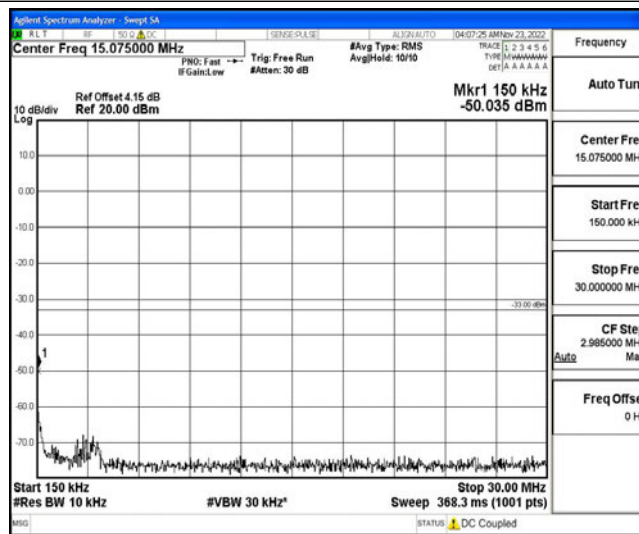

Band4-1.4MHz-16QAM-20393-1RB#0-Range2:0.15~30MHz

Band4-1.4MHz-16QAM-20393-1RB#0-Range3:30~1000MHz