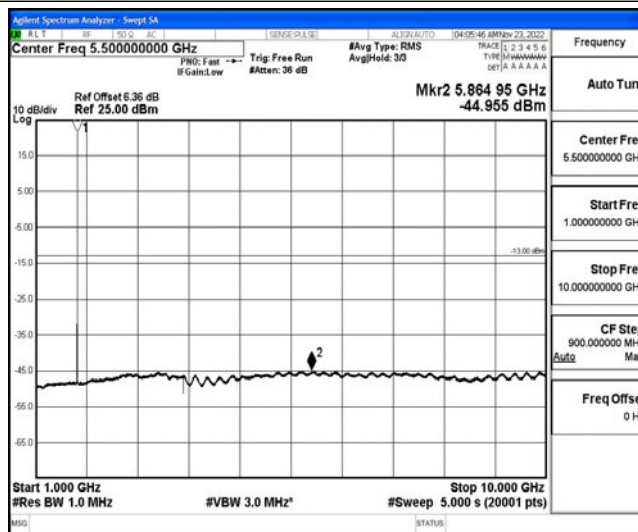

Band4-1.4MHz-16QAM-20175-1RB#0-Range1:0.009~0.15MHz

Band4-1.4MHz-16QAM-20175-1RB#0-Range2:0.15~30MHz

Band4-1.4MHz-16QAM-20175-1RB#0-Range3:30~1000MHz

Band4-1.4MHz-16QAM-20175-1RB#0-Range4:1000~10000MHz

Band4-1.4MHz-16QAM-20175-1RB#0-Range5:10000~20000MHz