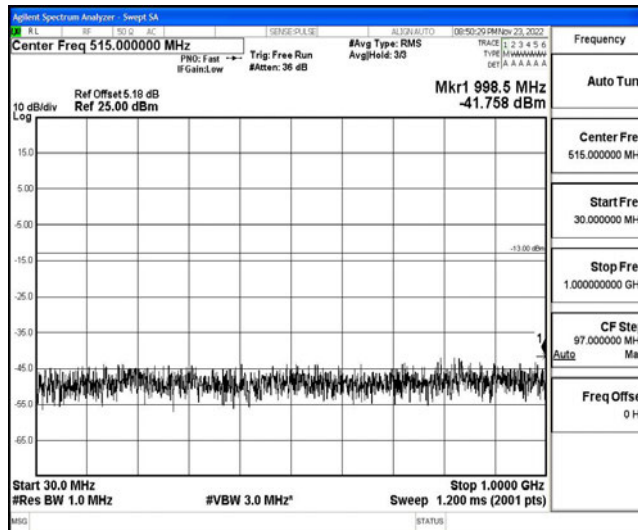

Band4-5MHz-16QAM-20175-1RB#0-Range1:0.009~0.15MHz

Band4-5MHz-16QAM-20175-1RB#0-Range2:0.15~30MHz

Band4-5MHz-16QAM-20175-1RB#0-Range3:30~1000MHz

Band4-5MHz-16QAM-20175-1RB#0-Range4:1000~10000MHz

Band4-5MHz-16QAM-20175-1RB#0-Range5:10000~20000MHz