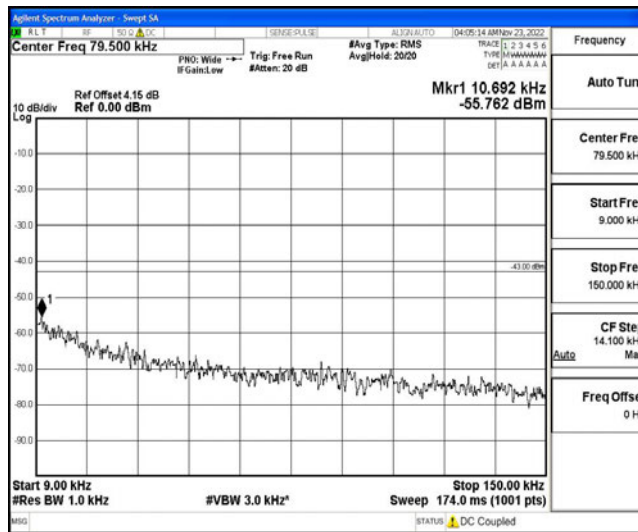

Band4-1.4MHz-16QAM-20175-1RB#0-Range1:0.009~0.15MHz

Band4-1.4MHz-16QAM-20175-1RB#0-Range2:0.15~30MHz