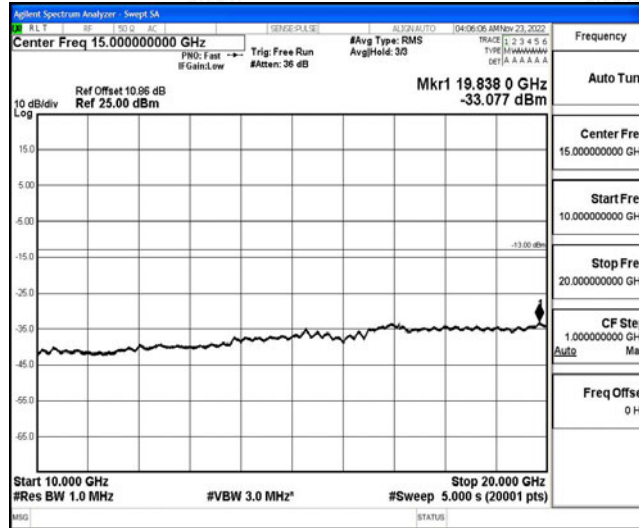

Band4-1.4MHz-16QAM-20175-1RB#0-Range1:0.009~0.15MHz

Band4-1.4MHz-16QAM-20175-1RB#0-Range2:0.15~30MHz

Band4-1.4MHz-16QAM-20175-1RB#0-Range3:30~1000MHz

Band4-1.4MHz-16QAM-20175-1RB#0-Range4:1000~10000MHz

Band4-1.4MHz-16QAM-20175-1RB#0-Range5:10000~20000MHz