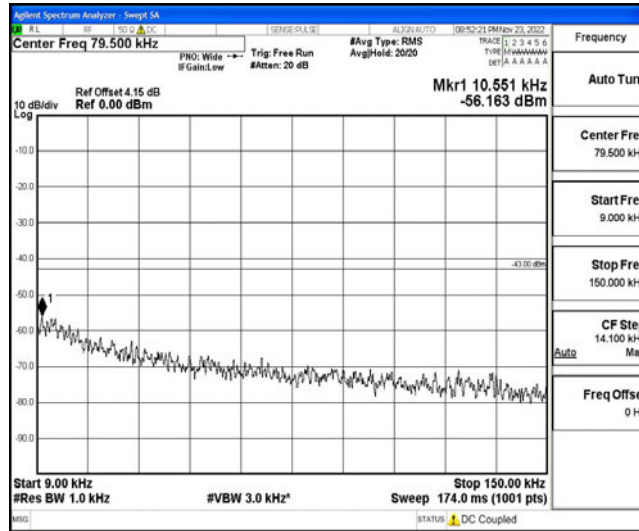

Band4-5MHz-16QAM-20375-1RB#0-Range1:0.009~0.15MHz

Band4-5MHz-16QAM-20375-1RB#0-Range2:0.15~30MHz