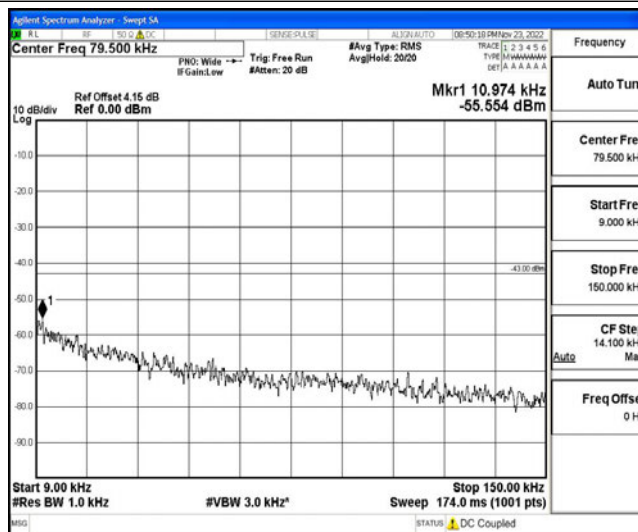

Band4-5MHz-16QAM-20175-1RB#0-Range1:0.009~0.15MHz

Band4-5MHz-16QAM-20175-1RB#0-Range2:0.15~30MHz