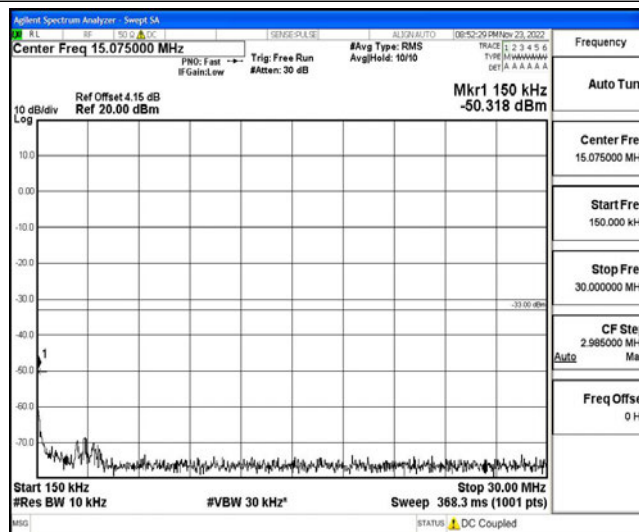

Band4-5MHz-16QAM-20375-1RB#0-Range2:0.15~30MHz

Band4-5MHz-16QAM-20375-1RB#0-Range3:30~1000MHz