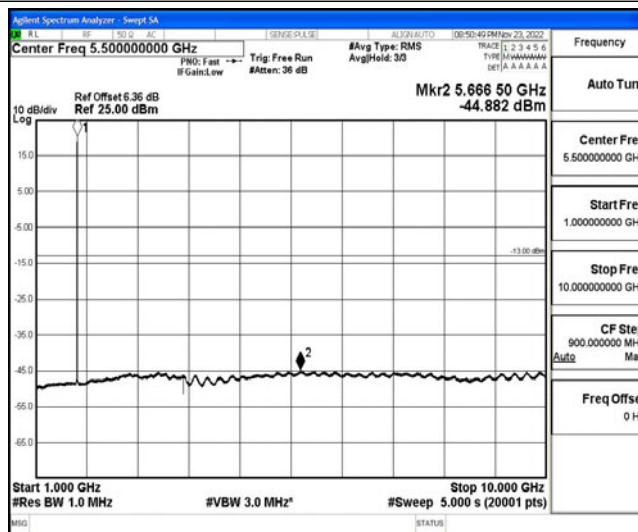

Band4-5MHz-16QAM-20175-1RB#0-Range1:0.009~0.15MHz

Band4-5MHz-16QAM-20175-1RB#0-Range2:0.15~30MHz

Band4-5MHz-16QAM-20175-1RB#0-Range3:30~1000MHz

Band4-5MHz-16QAM-20175-1RB#0-Range4:1000~10000MHz

Band4-5MHz-16QAM-20175-1RB#0-Range5:10000~20000MHz