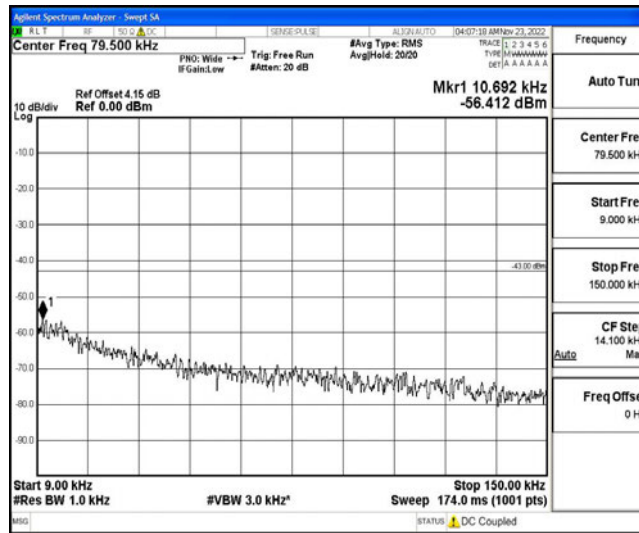

Band4-1.4MHz-16QAM-20393-1RB#0-Range1:0.009~0.15MHz

Band4-1.4MHz-16QAM-20393-1RB#0-Range2:0.15~30MHz