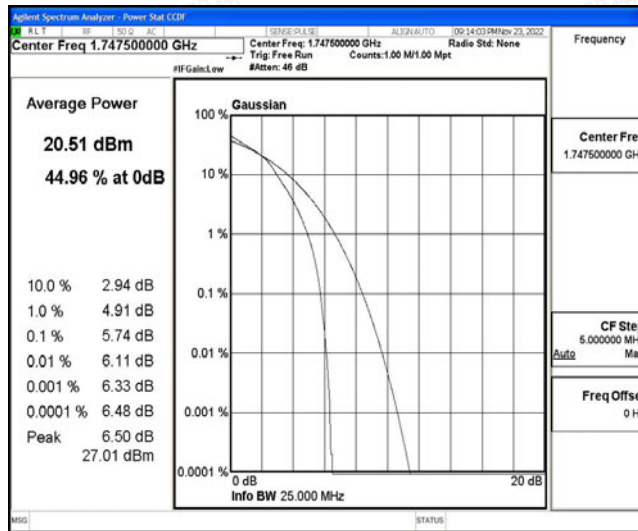

Band4-15MHz-16QAM-20325-75RB#0