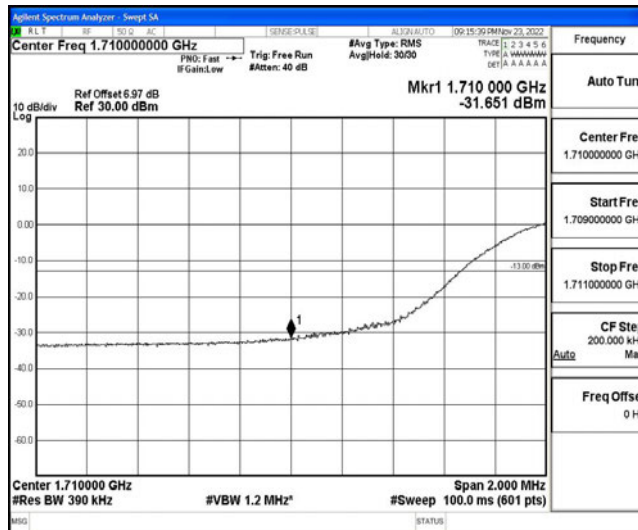

Band4-20MHz-16QAM-20050-100RB#0