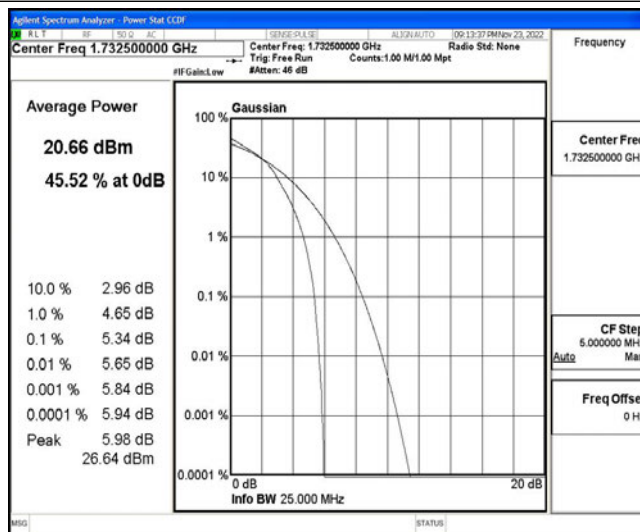

Band4-15MHz-16QAM-20175-75RB#0