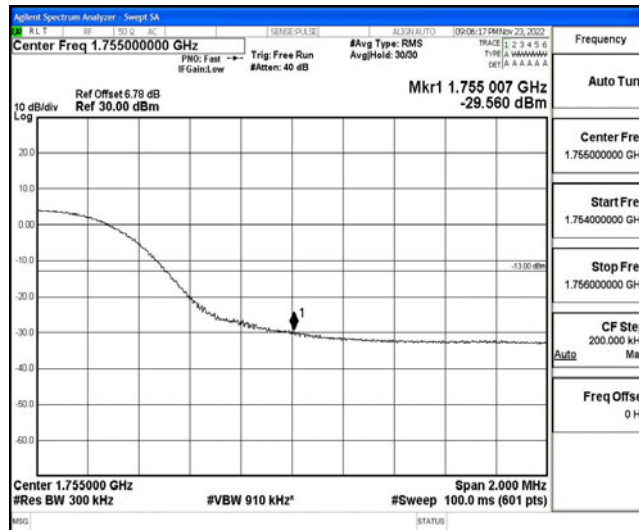

Band4-10MHz-16QAM-20000-50RB#0

Band4-10MHz-16QAM-20350-50RB#0

Band4-15MHz-QPSK-20025-75RB#0

Band4-15MHz-QPSK-20325-75RB#0

Band4-15MHz-16QAM-20025-75RB#0

Band4-15MHz-16QAM-20325-75RB#0

Band4-20MHz-QPSK-20050-100RB#0