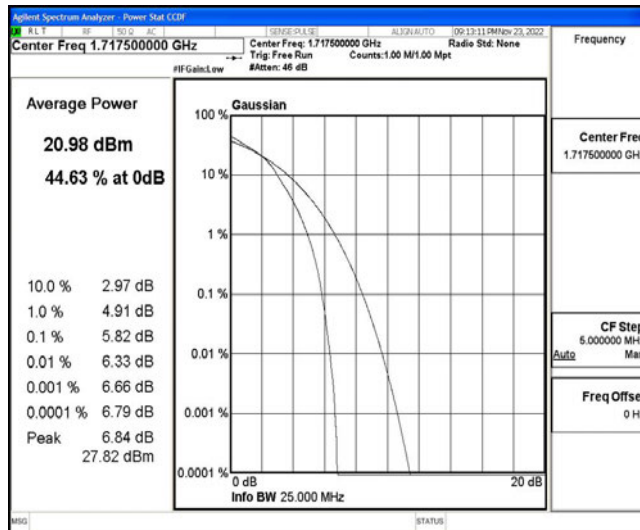

Band4-15MHz-16QAM-20025-75RB#0