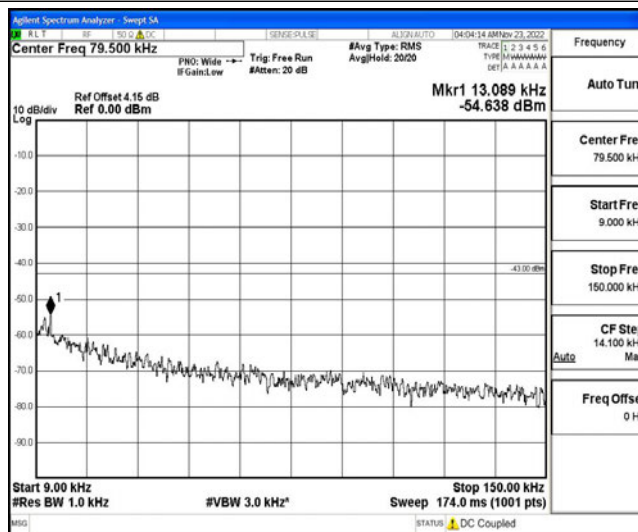

Band4-1.4MHz-QPSK-20175-1RB#0-Range1:0.009~0.15MHz