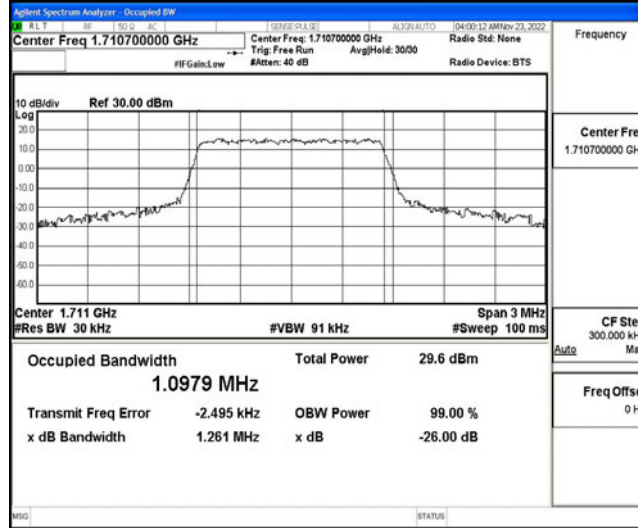

Test Graphs

Band4-1.4MHz-QPSK-19957-6RB#0