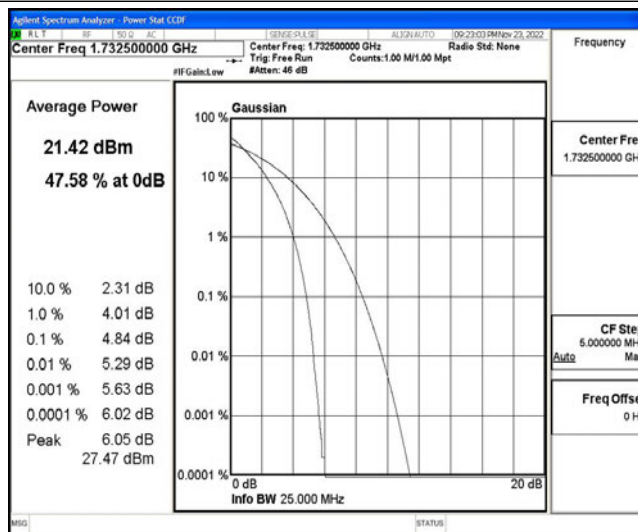

Band4-20MHz-QPSK-20175-100RB#0