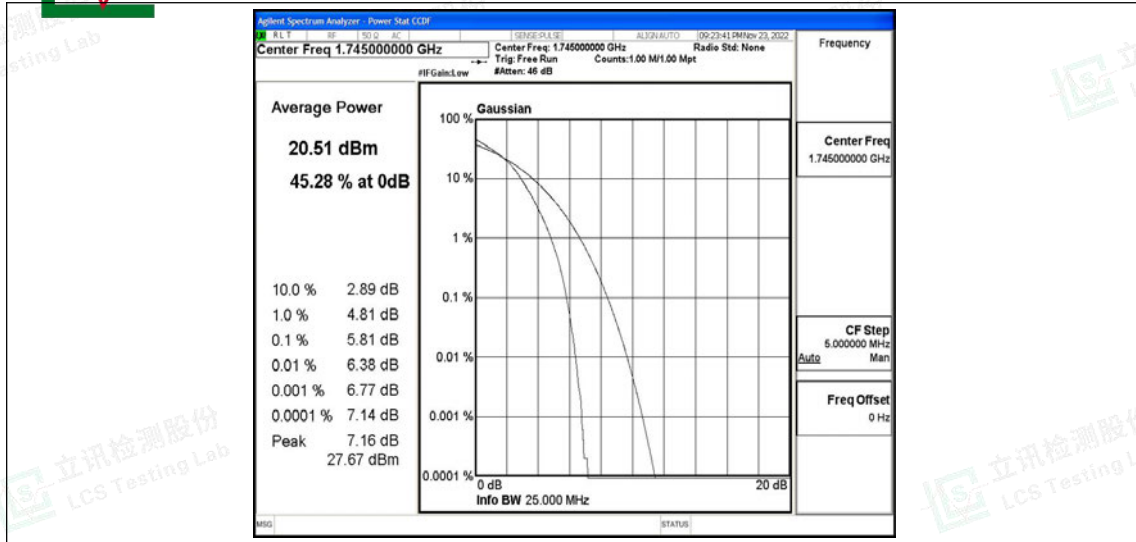

### G.3 26dB Bandwidth and Occupied Bandwidth