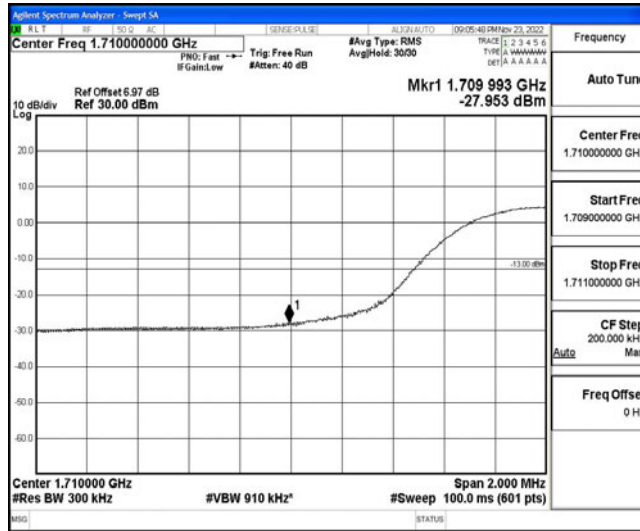

Band4-10MHz-16QAM-20000-50RB#0

Band4-10MHz-16QAM-20350-50RB#0

Band4-15MHz-QPSK-20025-75RB#0

Band4-15MHz-QPSK-20325-75RB#0

Band4-15MHz-16QAM-20025-75RB#0

Band4-15MHz-16QAM-20325-75RB#0

Band4-20MHz-QPSK-20050-100RB#0