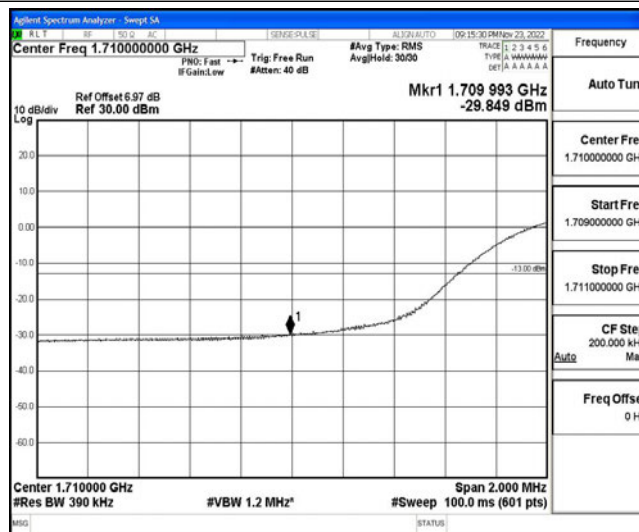

Band4-10MHz-16QAM-20000-50RB#0

Band4-10MHz-16QAM-20350-50RB#0

Band4-15MHz-QPSK-20025-75RB#0

Band4-15MHz-QPSK-20325-75RB#0

Band4-15MHz-16QAM-20025-75RB#0

Band4-15MHz-16QAM-20325-75RB#0

Band4-20MHz-QPSK-20050-100RB#0