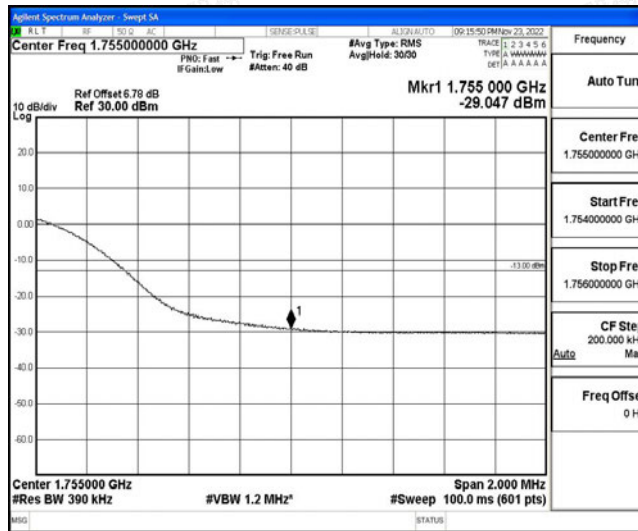

Band4-20MHz-QPSK-20300-100RB#0