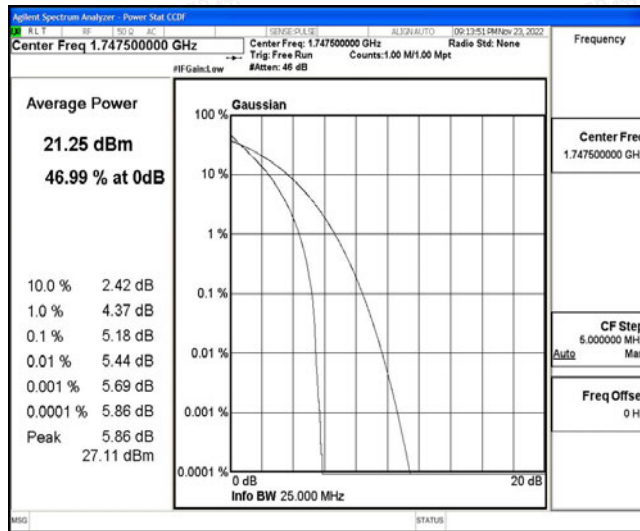

Band4-15MHz-QPSK-20325-75RB#0