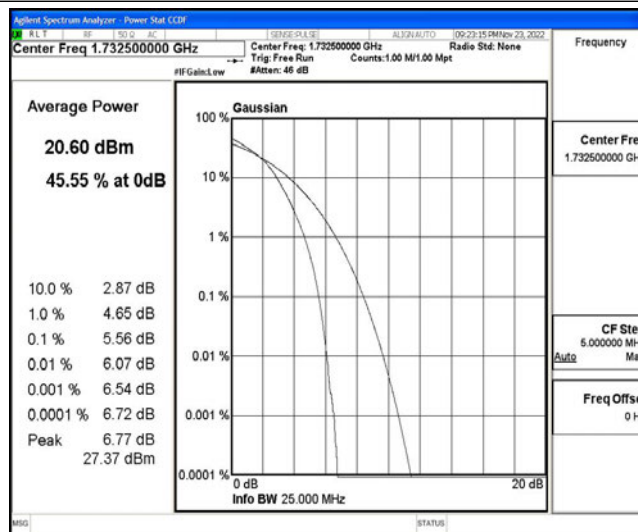

Band4-20MHz-16QAM-20175-100RB#0