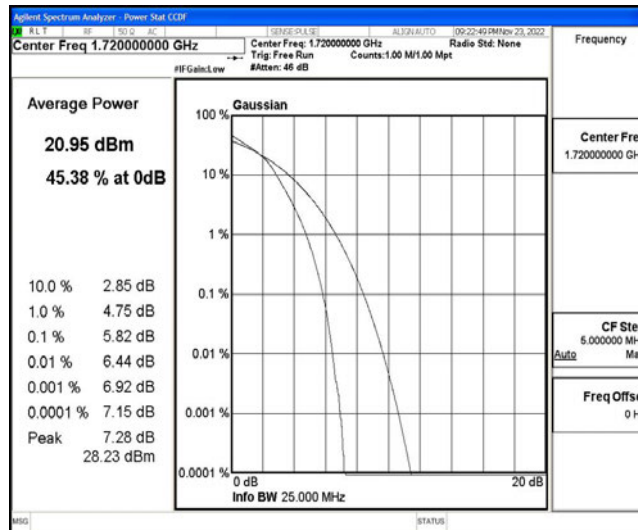

Band4-20MHz-16QAM-20050-100RB#0