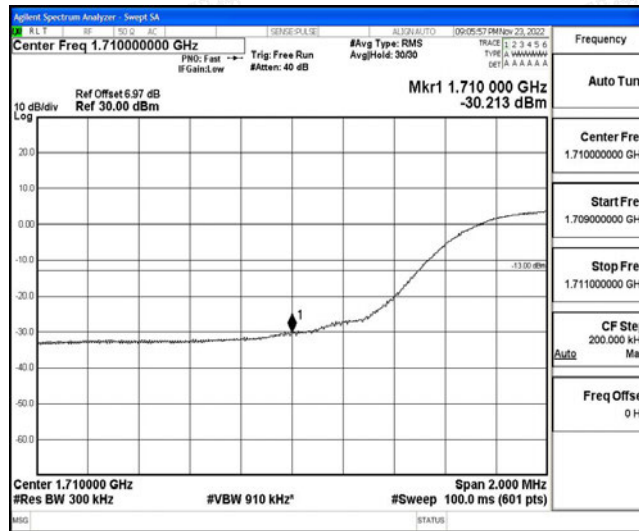

Band4-10MHz-16QAM-20000-50RB#0

Band4-10MHz-16QAM-20350-50RB#0

Band4-15MHz-QPSK-20025-75RB#0

Band4-15MHz-QPSK-20325-75RB#0

Band4-15MHz-16QAM-20025-75RB#0

Band4-15MHz-16QAM-20325-75RB#0

Band4-20MHz-QPSK-20050-100RB#0