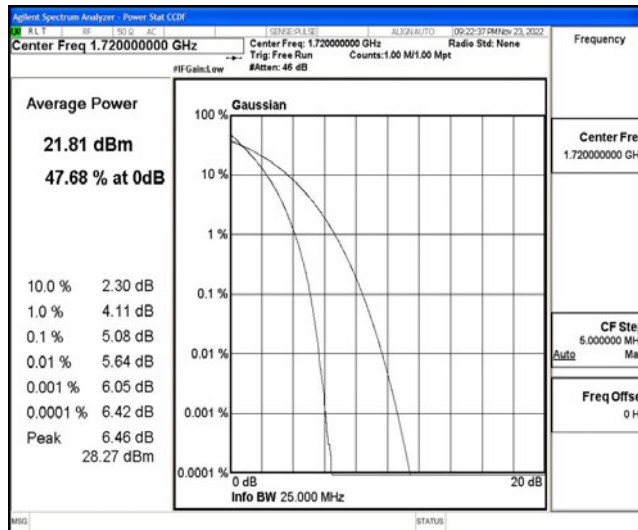

Band4-20MHz-QPSK-20050-100RB#0