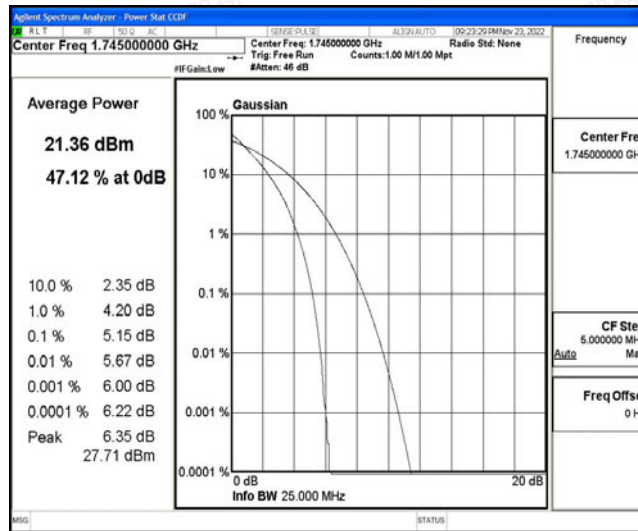

Band4-20MHz-QPSK-20300-100RB#0