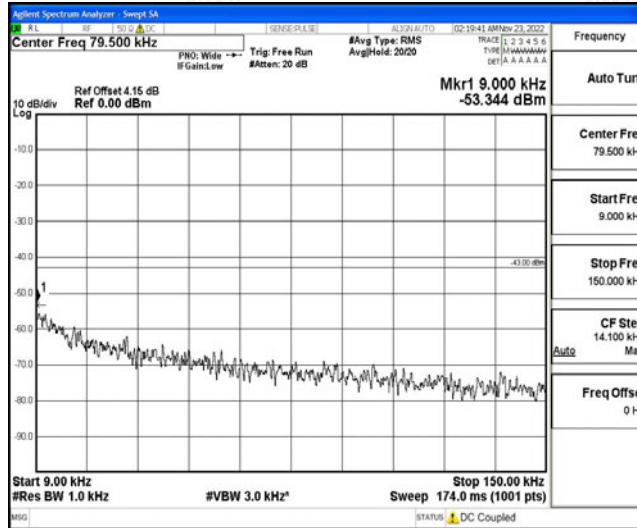

Band2-1.4MHz-16QAM-18607-1RB#0-Range1:0.009~0.15MHz

Band2-1.4MHz-16QAM-18607-1RB#0-Range2:0.15~30MHz