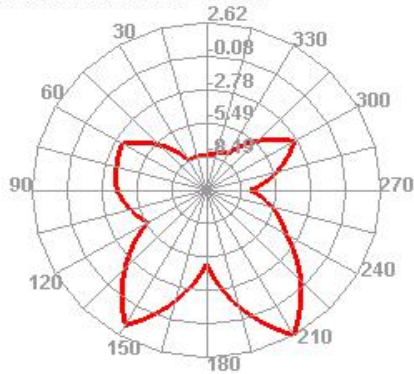

2450.000MHz E2