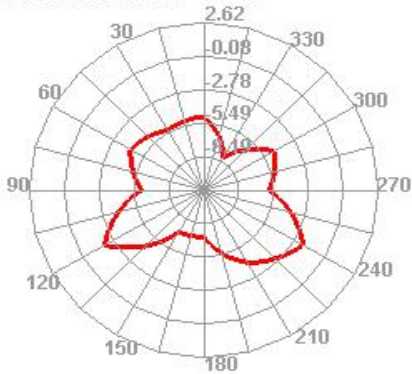

2450.000MHz E1