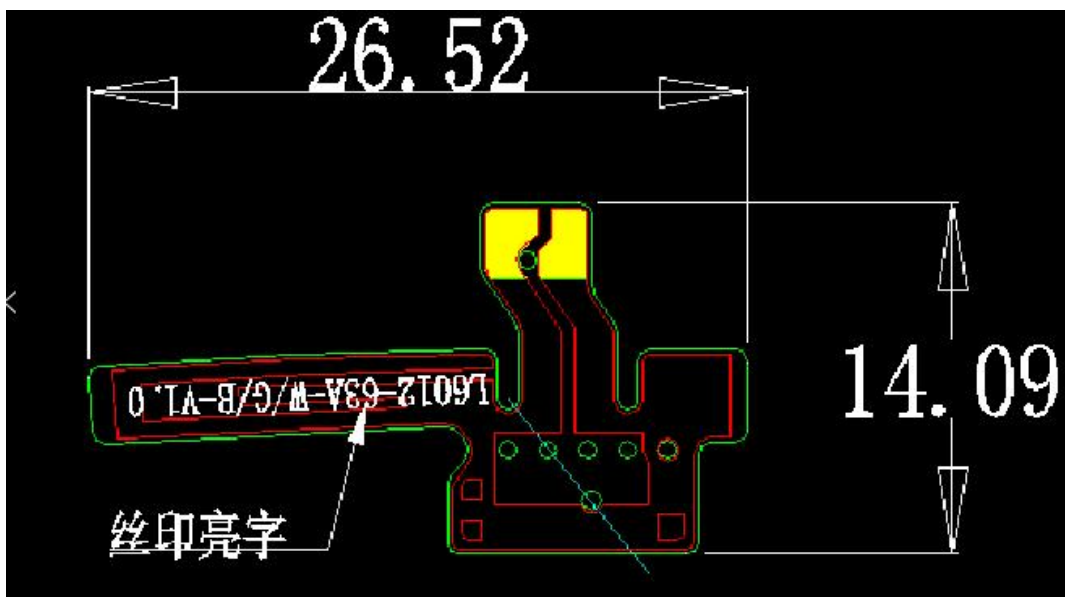

ANTENNASPECIFICATION

Manufacturer: Collage Investments LLC.

Bluetooth+WIFI Antenna frequencyrange: 2400M-6000MHz

2.4G WIFI Antenna gain: -0.58dBi(Max)

5G WIFI Antenna gain: -1.03dBi(Max)

(1) The antenna size