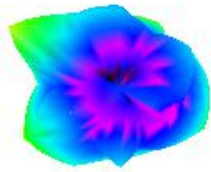

ANTENNASPECIFICATION

Manufacturer: Collage Investments LLC.

Bluetooth+WIFI Antenna frequencyrange: 2400M-6000MHz

2.4G WIFI Antenna gain: -0.58dBi(Max)

5G WIFI Antenna gain: -1.03dBi(Max)

(1) The antenna size

(2) Data

Frequency(MHz)	Efficiency (%)	Average GAIN(dB)	Peak GAIN (dBi)
2400	49.44	-3.06	-0.60
2450	49.18	-3.08	-0.63
2500	47.9	-2.93	-0.58
5800	43.53	-1.97	-1.03

(3) 2D/ 3D lobe pattern picture

2450.000MHz