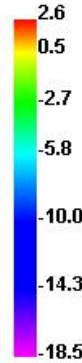

ANTENNASPECIFICATION

Manufacturer: Collage Investments LLC.

Bluetooth+WIFI Antenna frequencyrange: 2400M-6000MHz

2.4G WIFI Antenna gain: -0.58dBi(Max)

5G WIFI Antenna gain: -1.03dBi(Max)

(1) The antenna size

(2) Data

Frequency(MHz)	Efficiency (%)	Average GAIN(dB)	Peak GAIN (dBi)
2400	49.44	-3.06	-0.60
2450	49.18	-3.08	-0.63
2500	47.9	-2.93	-0.58
5800	43.53	-1.97	-1.03

(3) 2D/ 3D lobe pattern picture

2450.000MHz

2450.000MHz H

2450.000MHz E1

2450.000MHz E2

5800.000MHz

5800.000MHz H

5800.000MHz E1

5800.000MHz E2