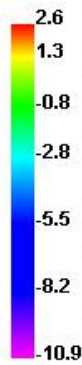

ANTENNASPECIFICATION

Manufacturer: Collage Investments LLC.

Bluetooth+WIFI Antenna frequencyrange: 2400M-6000MHz

2.4G WIFI Antenna gain: -0.58dBi(Max)

5G WIFI Antenna gain: -1.03dBi(Max)

(1) The antenna size

(2) Data

Frequency(MHz)	Efficiency (%)	Average GAIN(dB)	Peak GAIN (dBi)
2400	49.44	-3.06	-0.60
2450	49.18	-3.08	-0.63
2500	47.9	-2.93	-0.58
5800	43.53	-1.97	-1.03

(3) 2D/ 3D lobe pattern picture

2450.000MHz

2450.000MHz H

2450.000MHz E1

2450.000MHz E2

5800.000MHz

5800.000MHz H

5800.000MHz E1

5800.000MHz E2