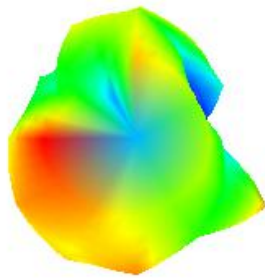

5800.000MHz