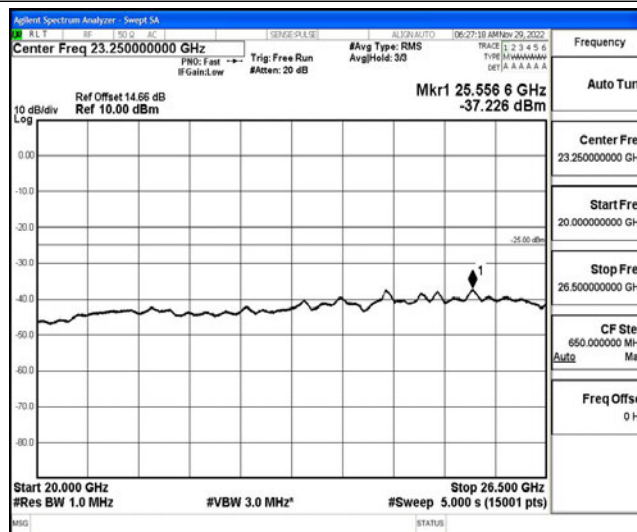

Band7-15MHz-16QAM-21375-1RB#0-Range6:20000~26500MHz

Band7-20MHz-QPSK-20850-1RB#0-Range1:0.009~0.15MHz