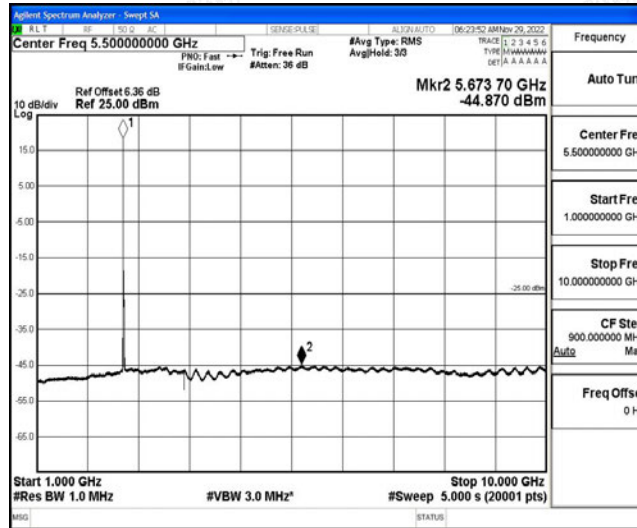

Band7-15MHz-16QAM-21100-1RB#0-Range1:0.009~0.15MHz

Band7-15MHz-16QAM-21100-1RB#0-Range2:0.15~30MHz

Band7-15MHz-16QAM-21100-1RB#0-Range3:30~1000MHz

Band7-15MHz-16QAM-21100-1RB#0-Range4:1000~10000MHz

Band7-15MHz-16QAM-21100-1RB#0-Range5:10000~20000MHz