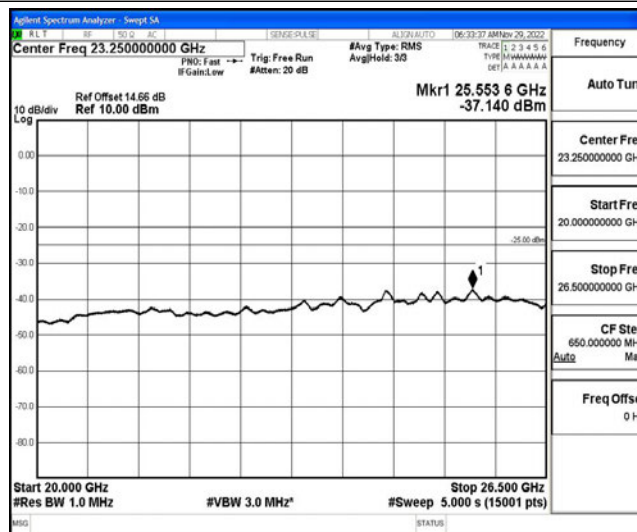

Band7-20MHz-16QAM-20850-1RB#0-Range6:20000~26500MHz

Band7-20MHz-16QAM-21100-1RB#0-Range1:0.009~0.15MHz