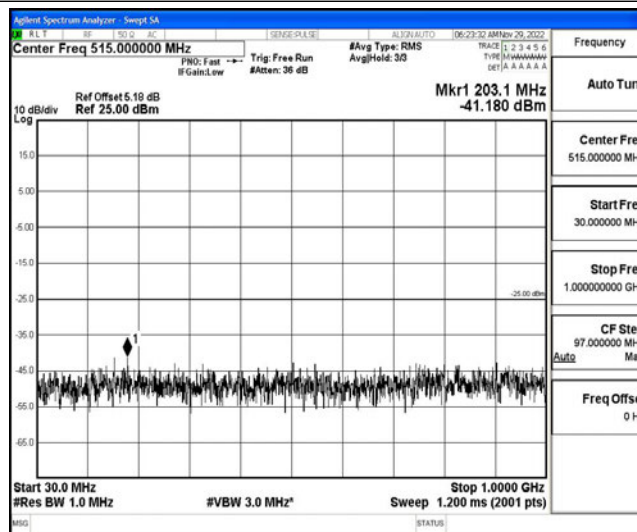

Band7-15MHz-16QAM-21100-1RB#0-Range1:0.009~0.15MHz

Band7-15MHz-16QAM-21100-1RB#0-Range2:0.15~30MHz

Band7-15MHz-16QAM-21100-1RB#0-Range3:30~1000MHz

Band7-15MHz-16QAM-21100-1RB#0-Range4:1000~10000MHz

Band7-15MHz-16QAM-21100-1RB#0-Range5:10000~20000MHz