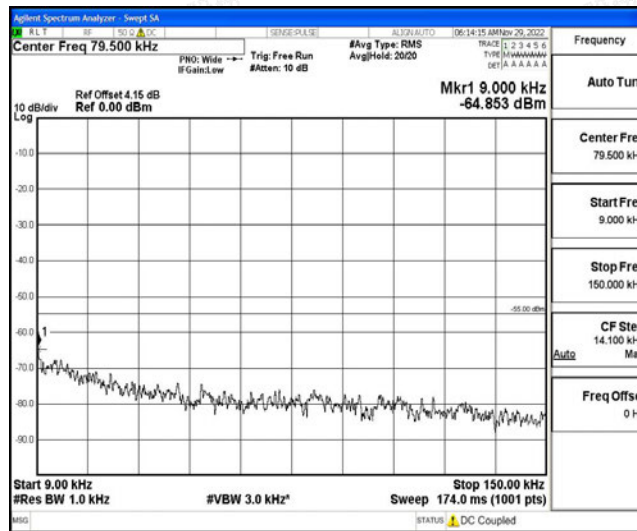

Band7-10MHz-16QAM-21400-1RB#0-Range1:0.009~0.15MHz

Band7-10MHz-16QAM-21400-1RB#0-Range2:0.15~30MHz