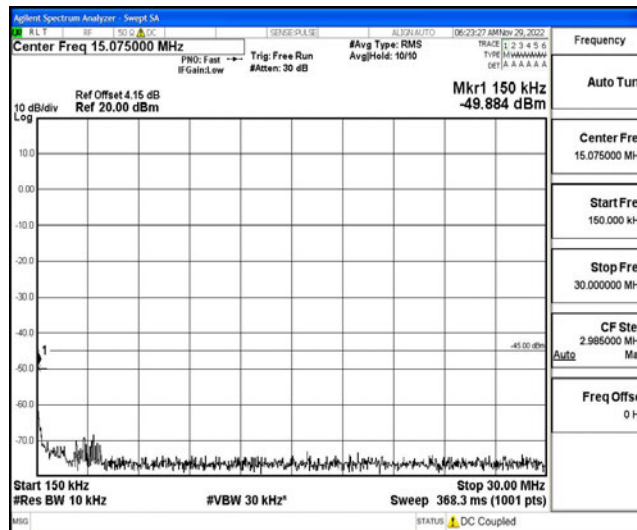

Band7-15MHz-16QAM-21100-1RB#0-Range2:0.15~30MHz

Band7-15MHz-16QAM-21100-1RB#0-Range3:30~1000MHz