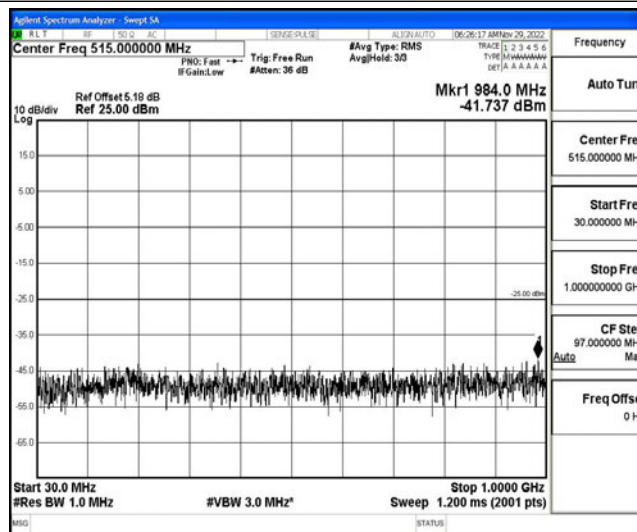

Band7-15MHz-16QAM-21100-1RB#0-Range6:20000~26500MHz

Band7-15MHz-16QAM-21375-1RB#0-Range1:0.009~0.15MHz

Band7-15MHz-16QAM-21375-1RB#0-Range2:0.15~30MHz

Band7-15MHz-16QAM-21375-1RB#0-Range3:30~1000MHz

Band7-15MHz-16QAM-21375-1RB#0-Range4:1000~10000MHz