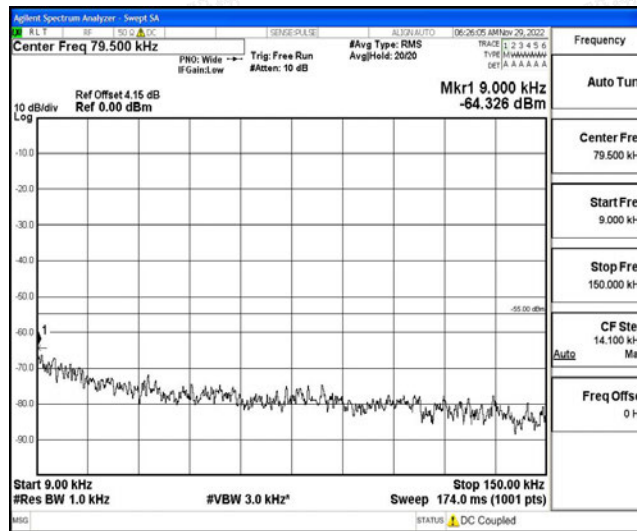

Band7-15MHz-16QAM-21375-1RB#0-Range1:0.009~0.15MHz

Band7-15MHz-16QAM-21375-1RB#0-Range2:0.15~30MHz