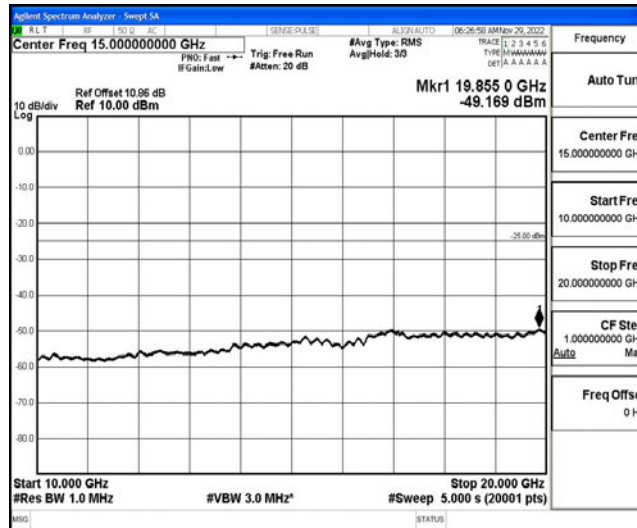

Band7-15MHz-16QAM-21375-1RB#0-Range5:10000~20000MHz

Band7-15MHz-16QAM-21375-1RB#0-Range6:20000~26500MHz