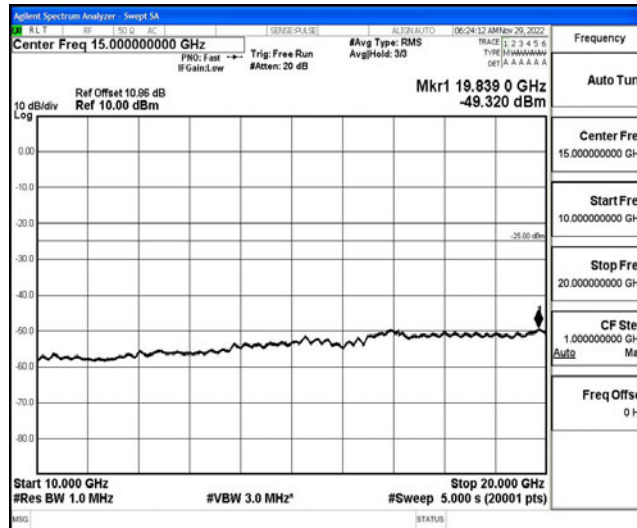

Band7-15MHz-16QAM-21100-1RB#0-Range1:0.009~0.15MHz

Band7-15MHz-16QAM-21100-1RB#0-Range2:0.15~30MHz

Band7-15MHz-16QAM-21100-1RB#0-Range3:30~1000MHz

Band7-15MHz-16QAM-21100-1RB#0-Range4:1000~10000MHz

Band7-15MHz-16QAM-21100-1RB#0-Range5:10000~20000MHz