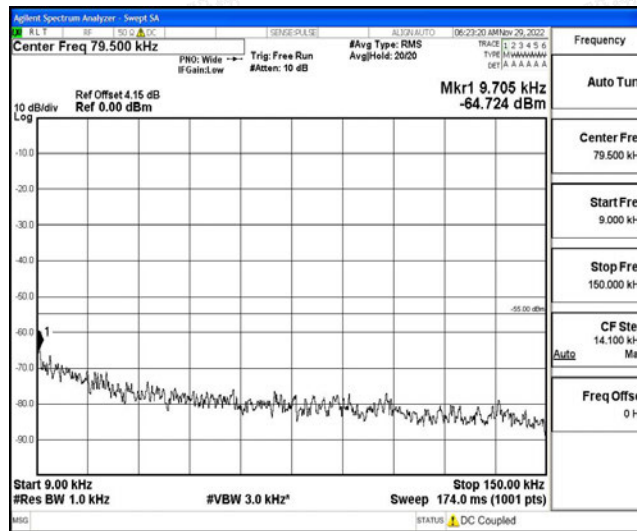

Band7-15MHz-16QAM-21100-1RB#0-Range1:0.009~0.15MHz

Band7-15MHz-16QAM-21100-1RB#0-Range2:0.15~30MHz