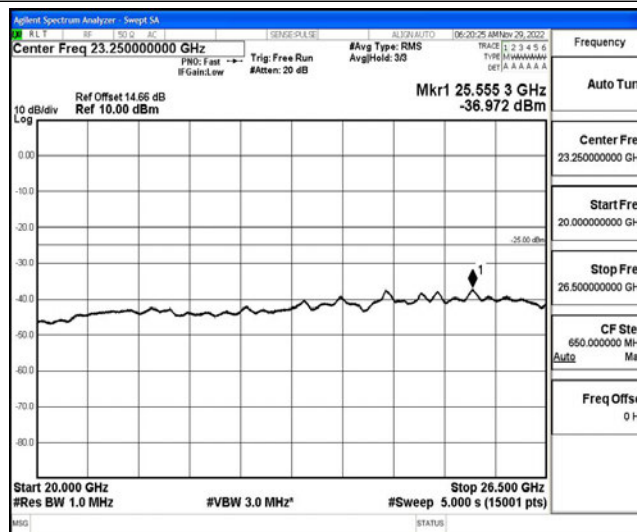

Band7-15MHz-QPSK-20825-1RB#0-Range6:20000~26500MHz

Band7-15MHz-QPSK-21100-1RB#0-Range1:0.009~0.15MHz