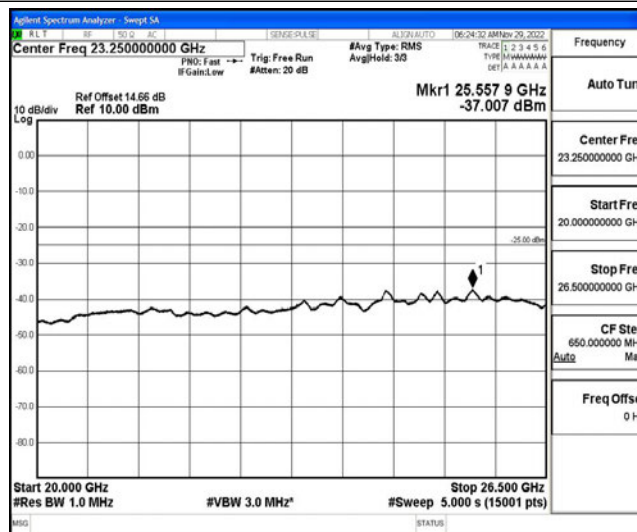

Band7-15MHz-16QAM-21100-1RB#0-Range6:20000~26500MHz

Band7-15MHz-16QAM-21375-1RB#0-Range1:0.009~0.15MHz