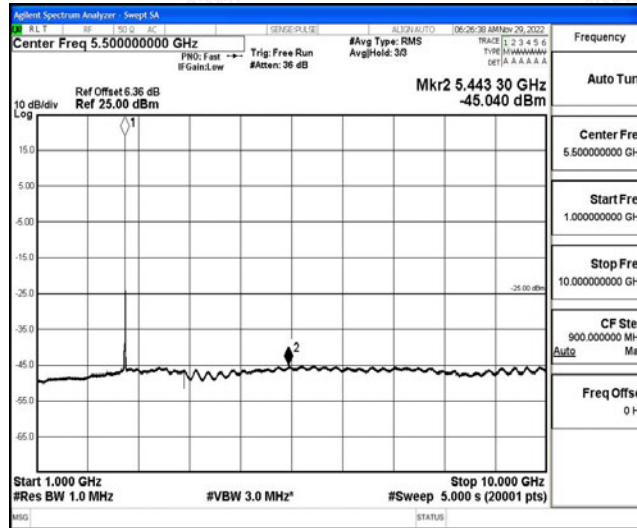

Band7-15MHz-16QAM-21100-1RB#0-Range6:20000~26500MHz

Band7-15MHz-16QAM-21375-1RB#0-Range1:0.009~0.15MHz

Band7-15MHz-16QAM-21375-1RB#0-Range2:0.15~30MHz

Band7-15MHz-16QAM-21375-1RB#0-Range3:30~1000MHz

Band7-15MHz-16QAM-21375-1RB#0-Range4:1000~10000MHz