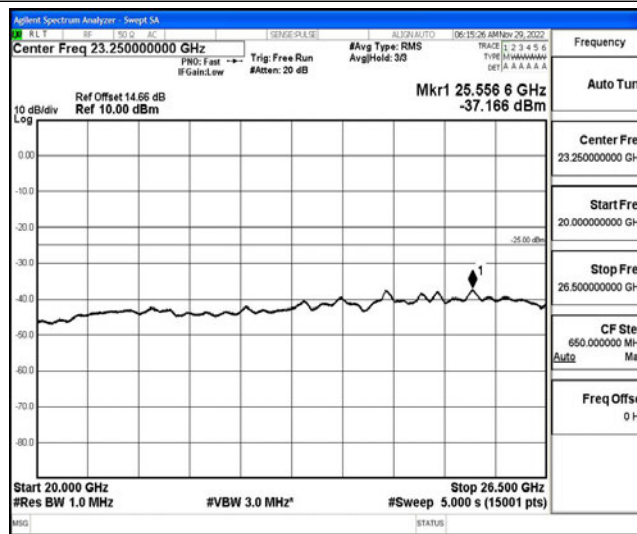

Band7-10MHz-16QAM-21400-1RB#0-Range6:20000~26500MHz

Band7-15MHz-QPSK-20825-1RB#0-Range1:0.009~0.15MHz