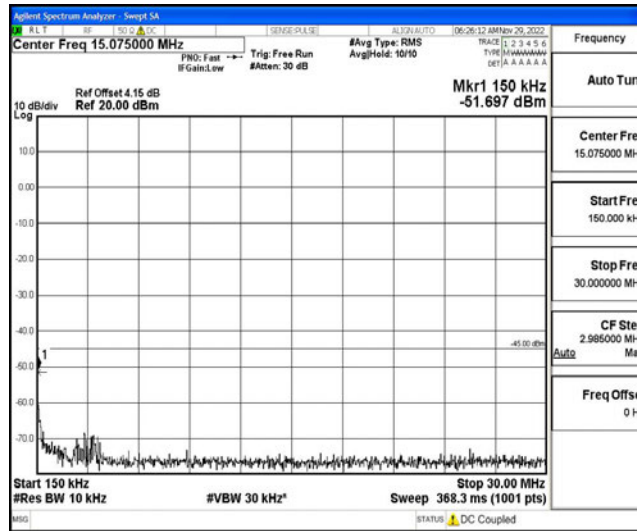

Band7-15MHz-16QAM-21100-1RB#0-Range6:20000~26500MHz

Band7-15MHz-16QAM-21375-1RB#0-Range1:0.009~0.15MHz

Band7-15MHz-16QAM-21375-1RB#0-Range2:0.15~30MHz

Band7-15MHz-16QAM-21375-1RB#0-Range3:30~1000MHz

Band7-15MHz-16QAM-21375-1RB#0-Range4:1000~10000MHz