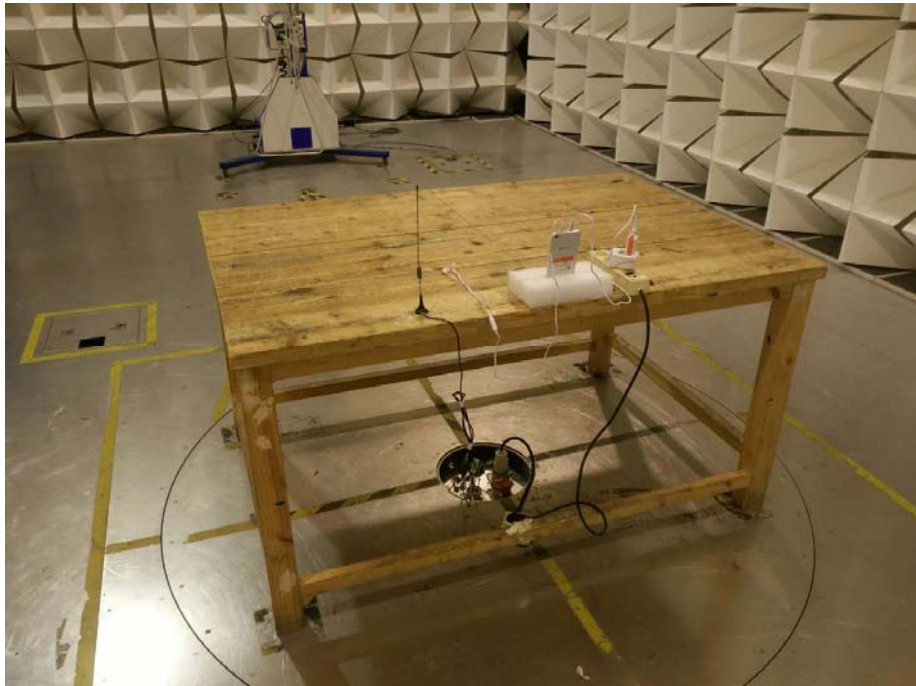

Appendix WTS17S0374376E_Photo

2G/3G Setup photo Model STAR 5 HD FCC ID: GAO-STAR5HD

Photograph - Spurious Emissions Radiated Test Setup

Below 30MHz Test Site 2#

For 30MHz-1000MHz Test Site 2#

Appendix WTS17S0374376E_Photo

For Above 1GHz Test Site 1#