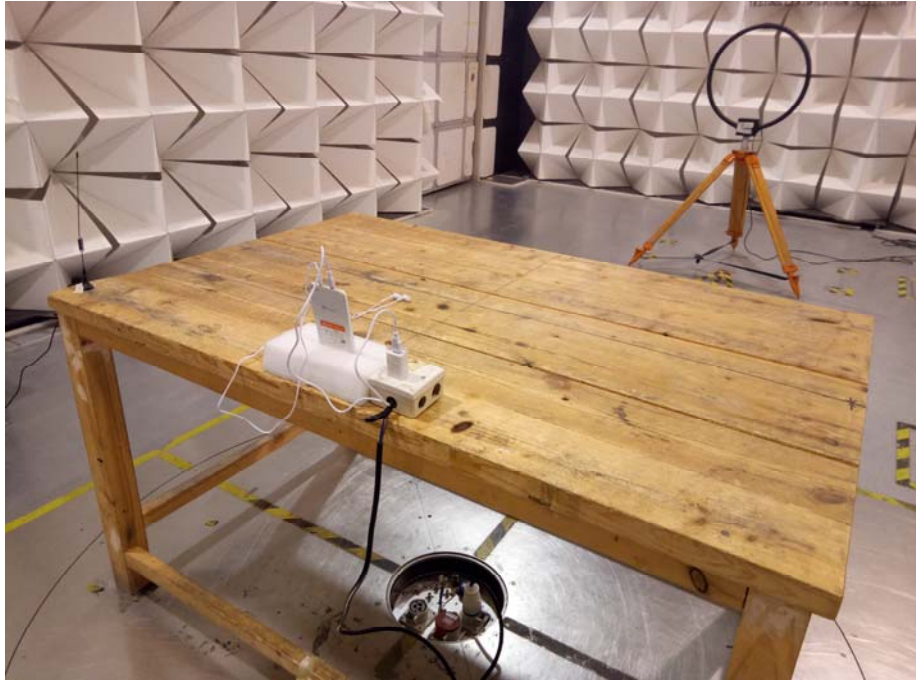

Appendix WTS17S0374376E_Photo

2G/3G Setup photo Model STAR 5 HD FCC ID: GAO-STAR5HD

Photograph - Spurious Emissions Radiated Test Setup

Below 30MHz Test Site 2#

For 30MHz-1000MHz Test Site 2#

Appendix WTS17S0374376E_Photo