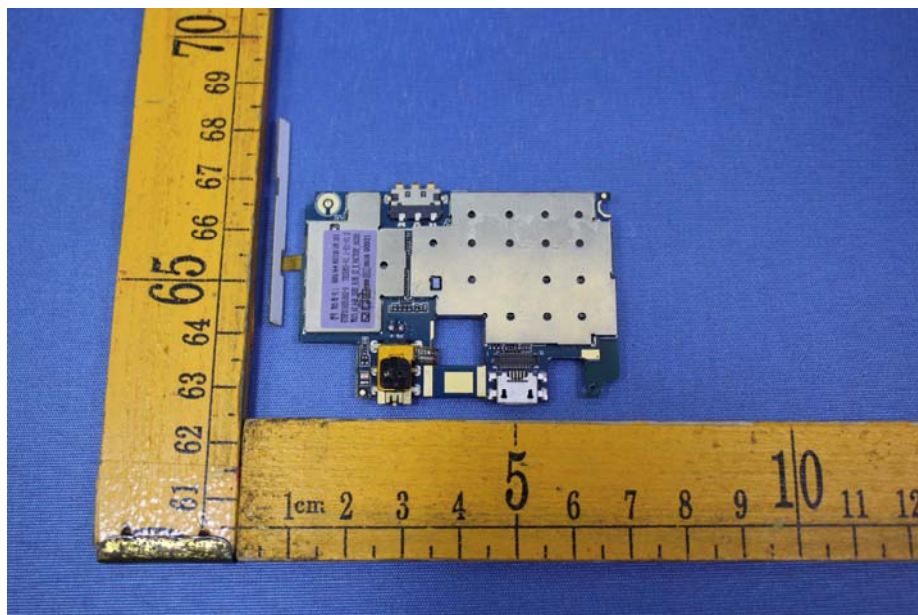

Appendix WTS17S0374376E_Photo