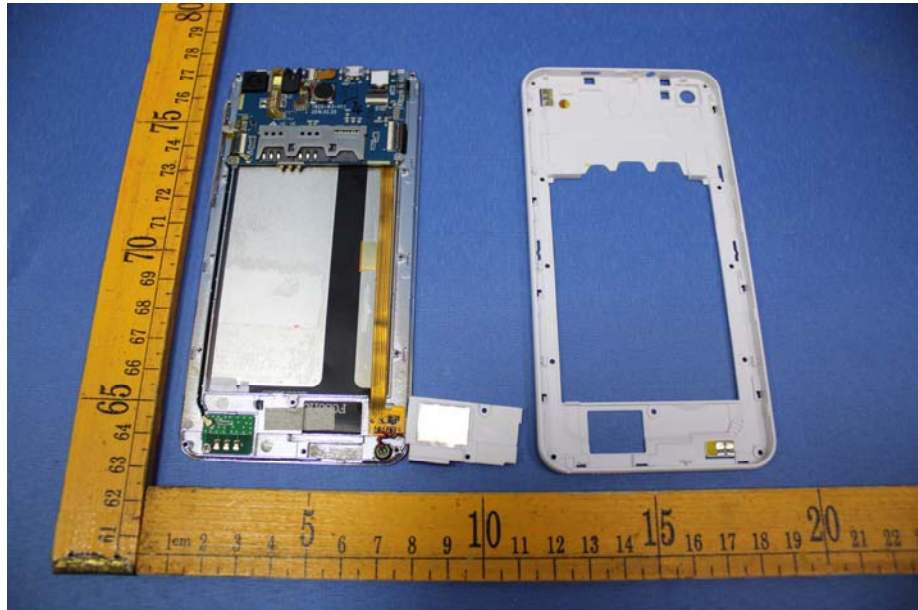

## Appendix WTS17S0374376E\_Photo

### EUT – Internal View Model STAR 5 HD FCC ID: GAO-STAR5HD

GSM/WCDMA ANT.