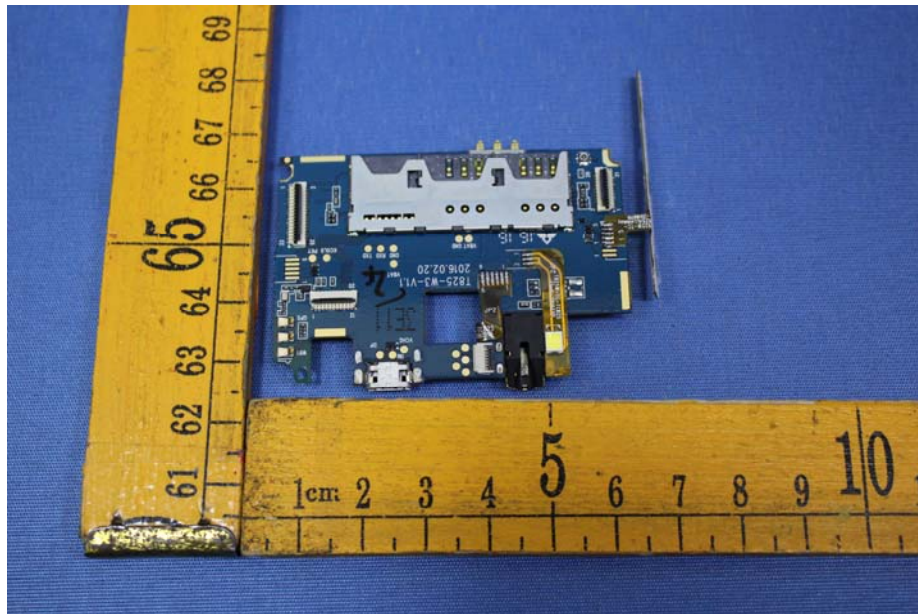

Appendix WTS17S0374376E_Photo