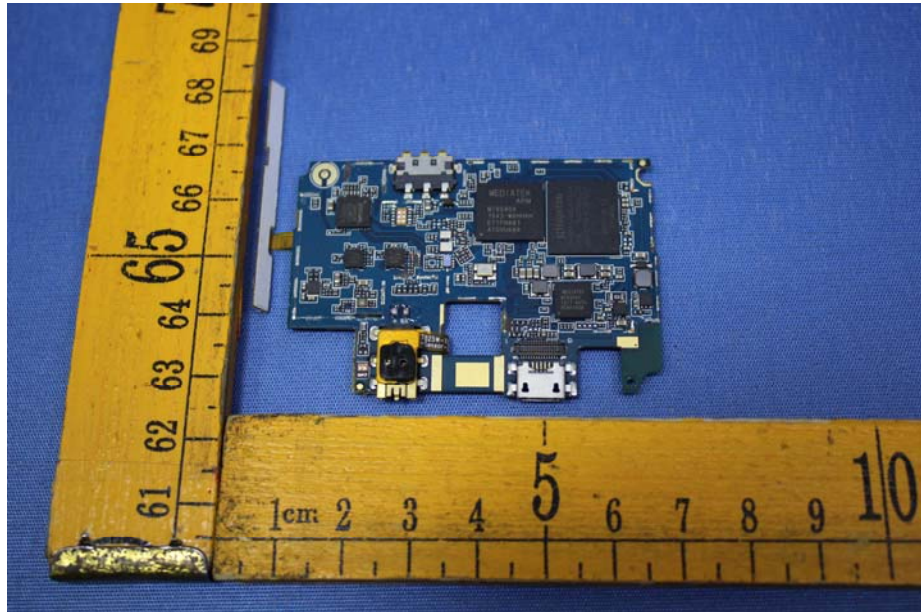

Appendix WTS17S0374376E_Photo