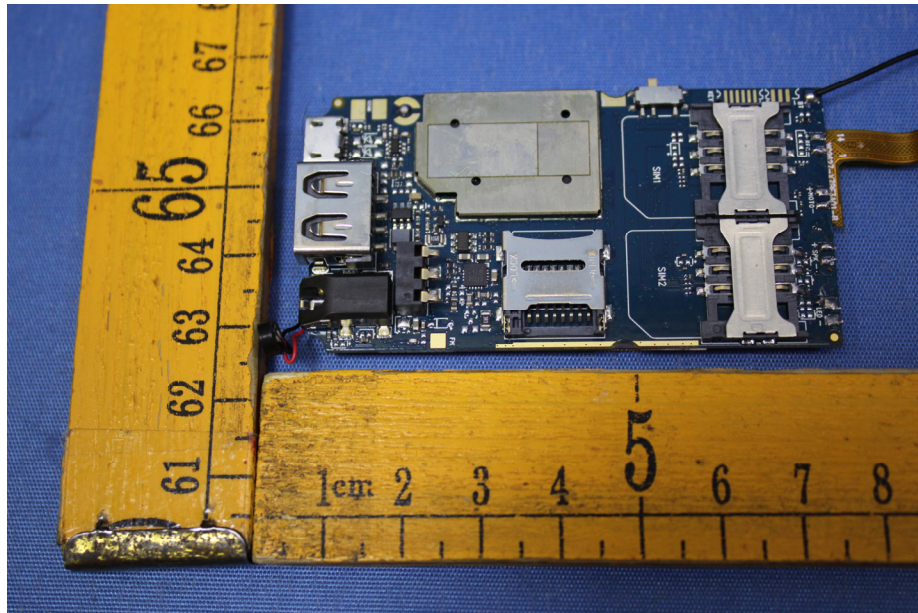

EUT – Internal View Model SNAP MAX FCC ID: GAO-SSMAX

Appendix WTS17S0991465E_Photo

Appendix WTS17S0991465E_Photo

====End=====