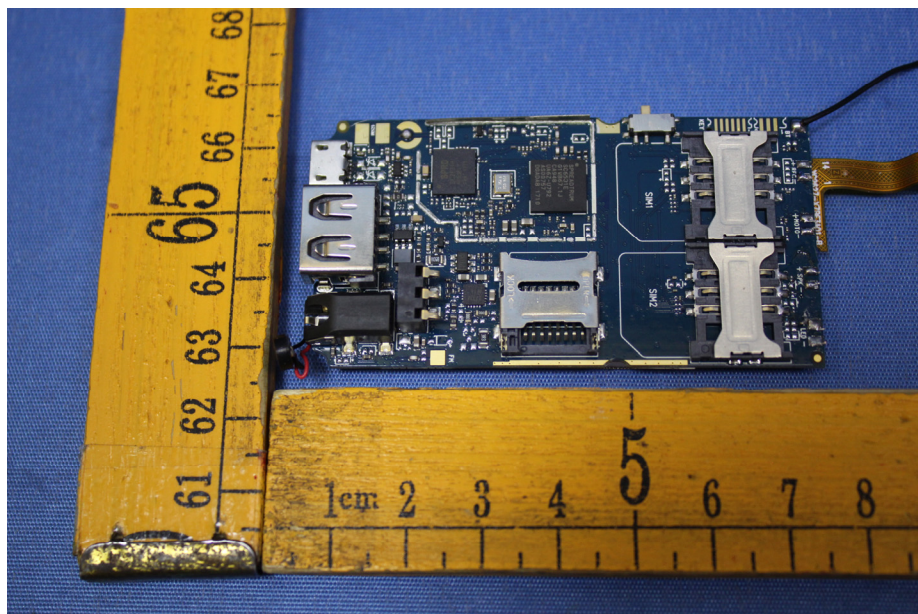

EUT – Internal View Model SNAP MAX FCC ID: GAO-SSMAX

Appendix WTS17S0991465E_Photo

Appendix WTS17S0991465E_Photo

====End=====