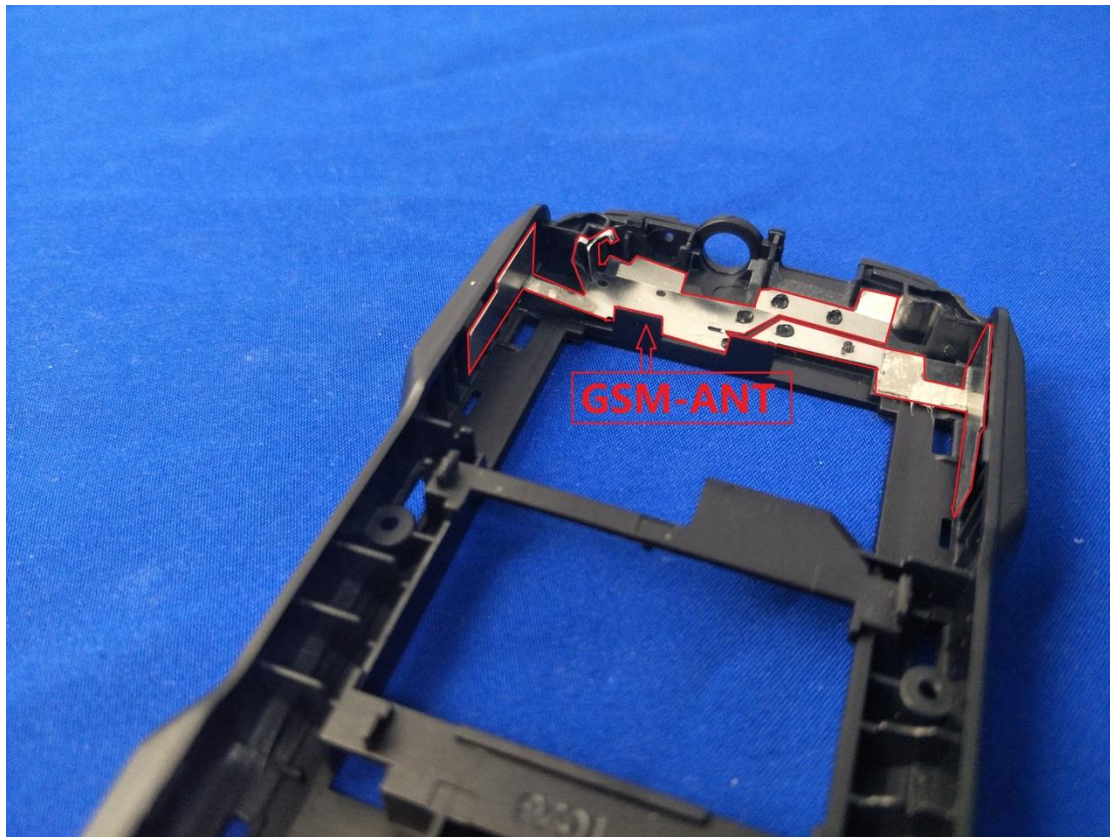

EUT Photos (Model: SNAP Ranger)

EUT Antenna Locations

SAR Test Setup Photos

Head

Right Cheek

Right Tilted

Left Cheek

Left Tilted

Body

Front side (10mm)

Back side(10mm)