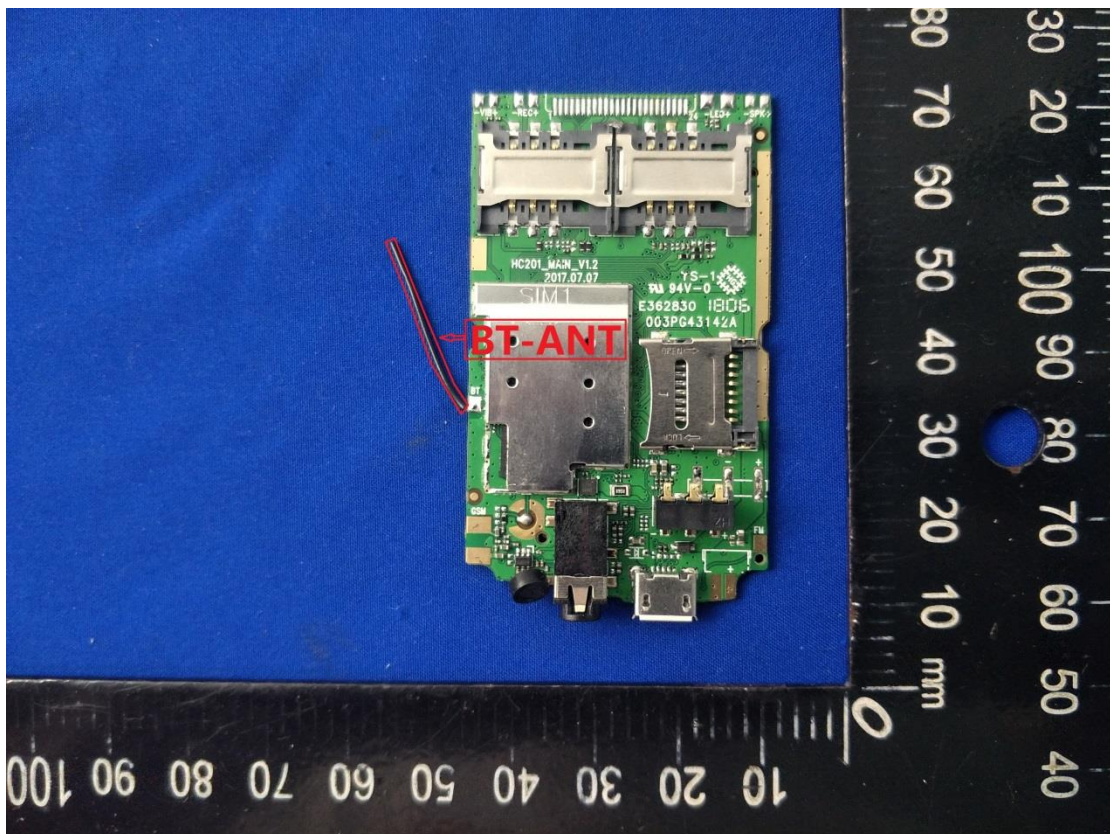

EUT Photos (Model: SNAP Ranger)

EUT Antenna Locations

SAR Test Setup Photos

Head

Right Cheek

Right Tilted

Left Cheek

Left Tilted

Body

Front side (10mm)

Back side(10mm)