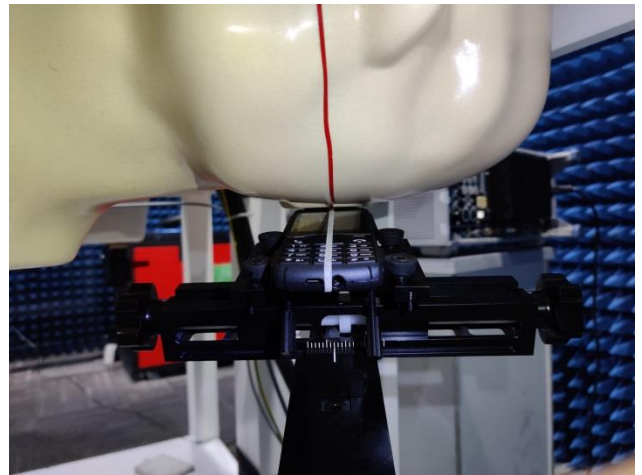

EUT Photos (Model: SNAP Ranger)

EUT Antenna Locations

SAR Test Setup Photos

Head

Right Cheek

Right Tilted

Left Cheek

Left Tilted

Body

Front side (10mm)

Back side(10mm)