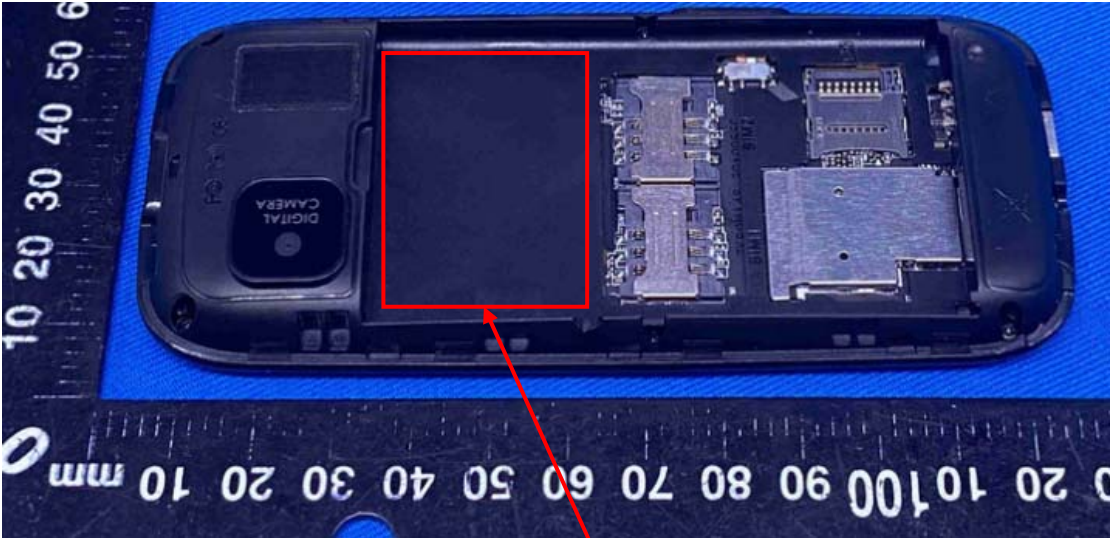

Label Artwork and Location

Model: SNAP TANK II

Label:

Size: L*W=40*30mm

Location