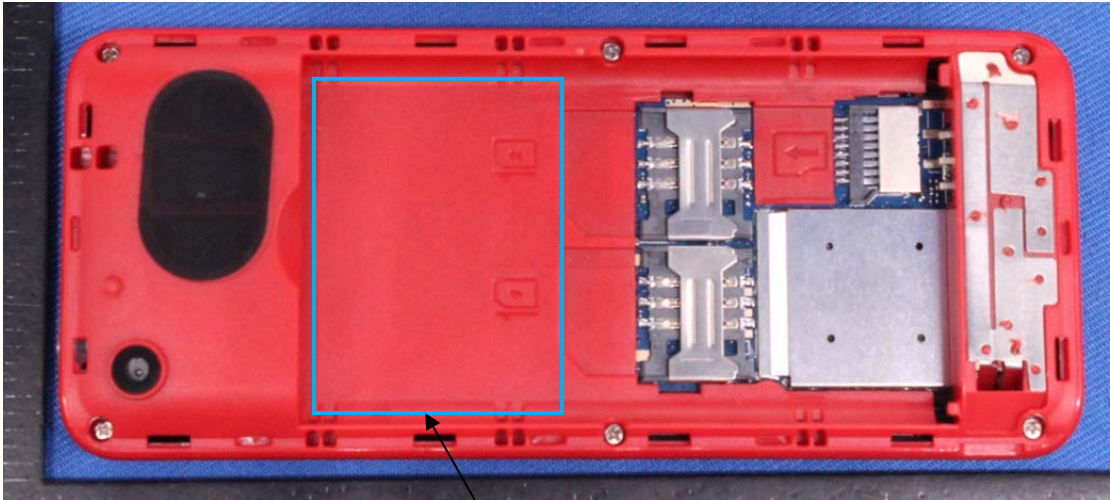

**Label Artwork and Location**

**Model: SNAP TANK 3**

**Label:**

**Size: L\*W=35\*30mm**

**Location**