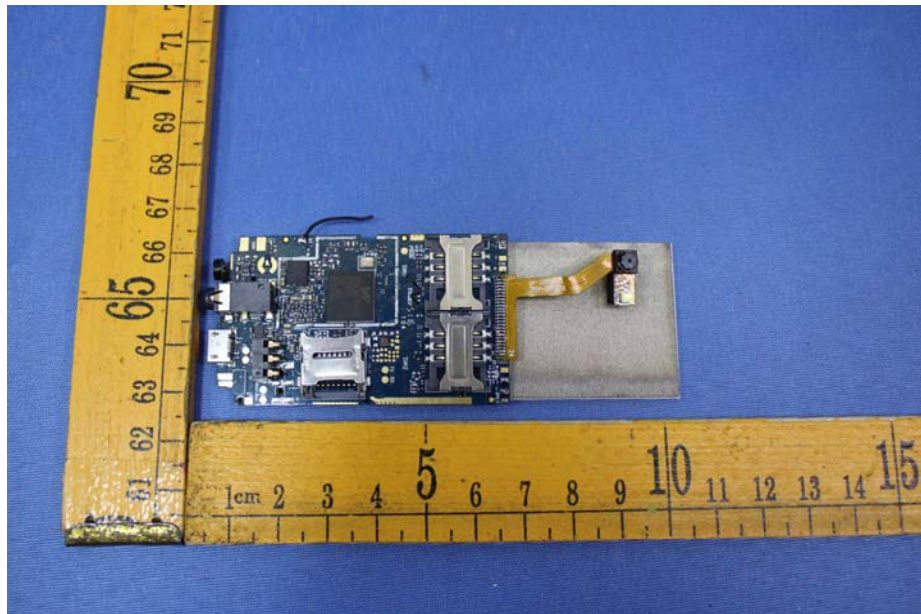

Appendix WTS17S0374122E_Photo