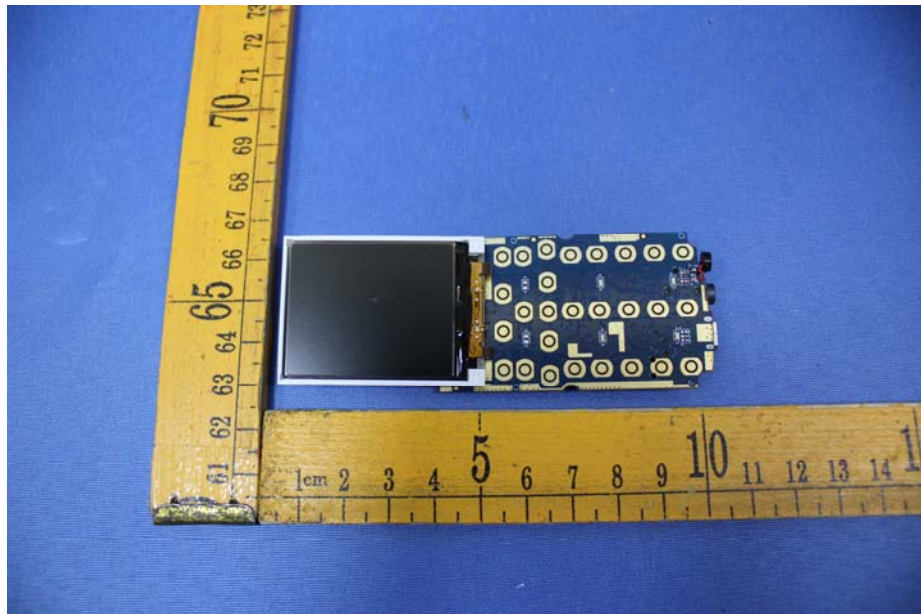

Appendix WTS17S0374122E_Photo

BT ANT.

GSM ANT.