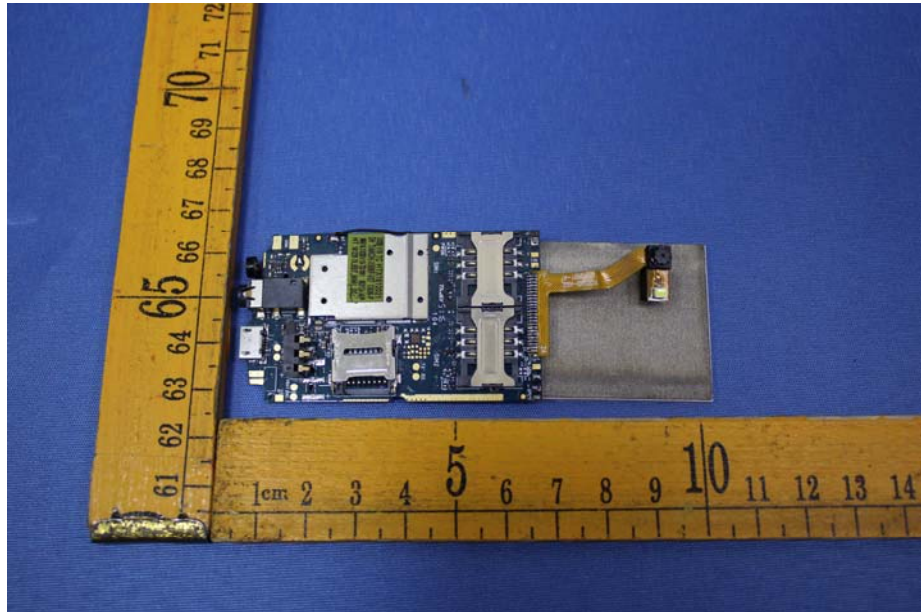

Appendix WTS17S0374122E_Photo